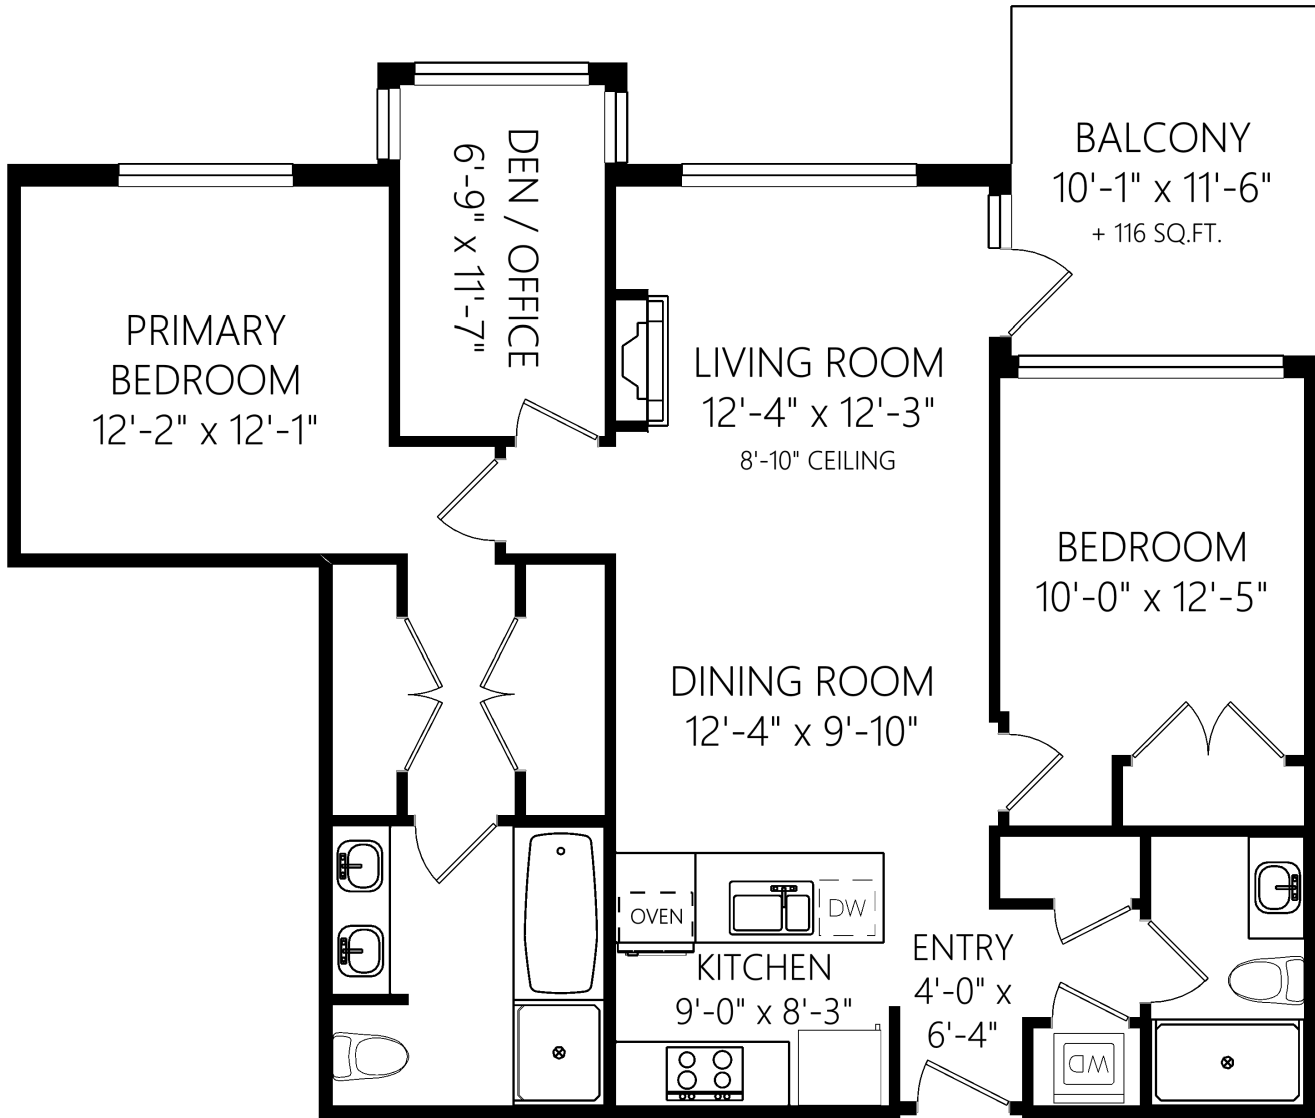

213-999 Burdett Ave

SINGLE LEVEL

1159 FINISHED SQ.FT.

+ ADDNL. SQ.FT. WHERE NOTED

	Fin. Sq.Ft.	UnFin. Sq.Ft.	Total Sq.Ft.
Single Level	1159	0	1159
Total	1159	0	1159

Shown length and width dimensions are approximate. Area sq.ft. is representative of the on-site measurements. (1" accuracy)