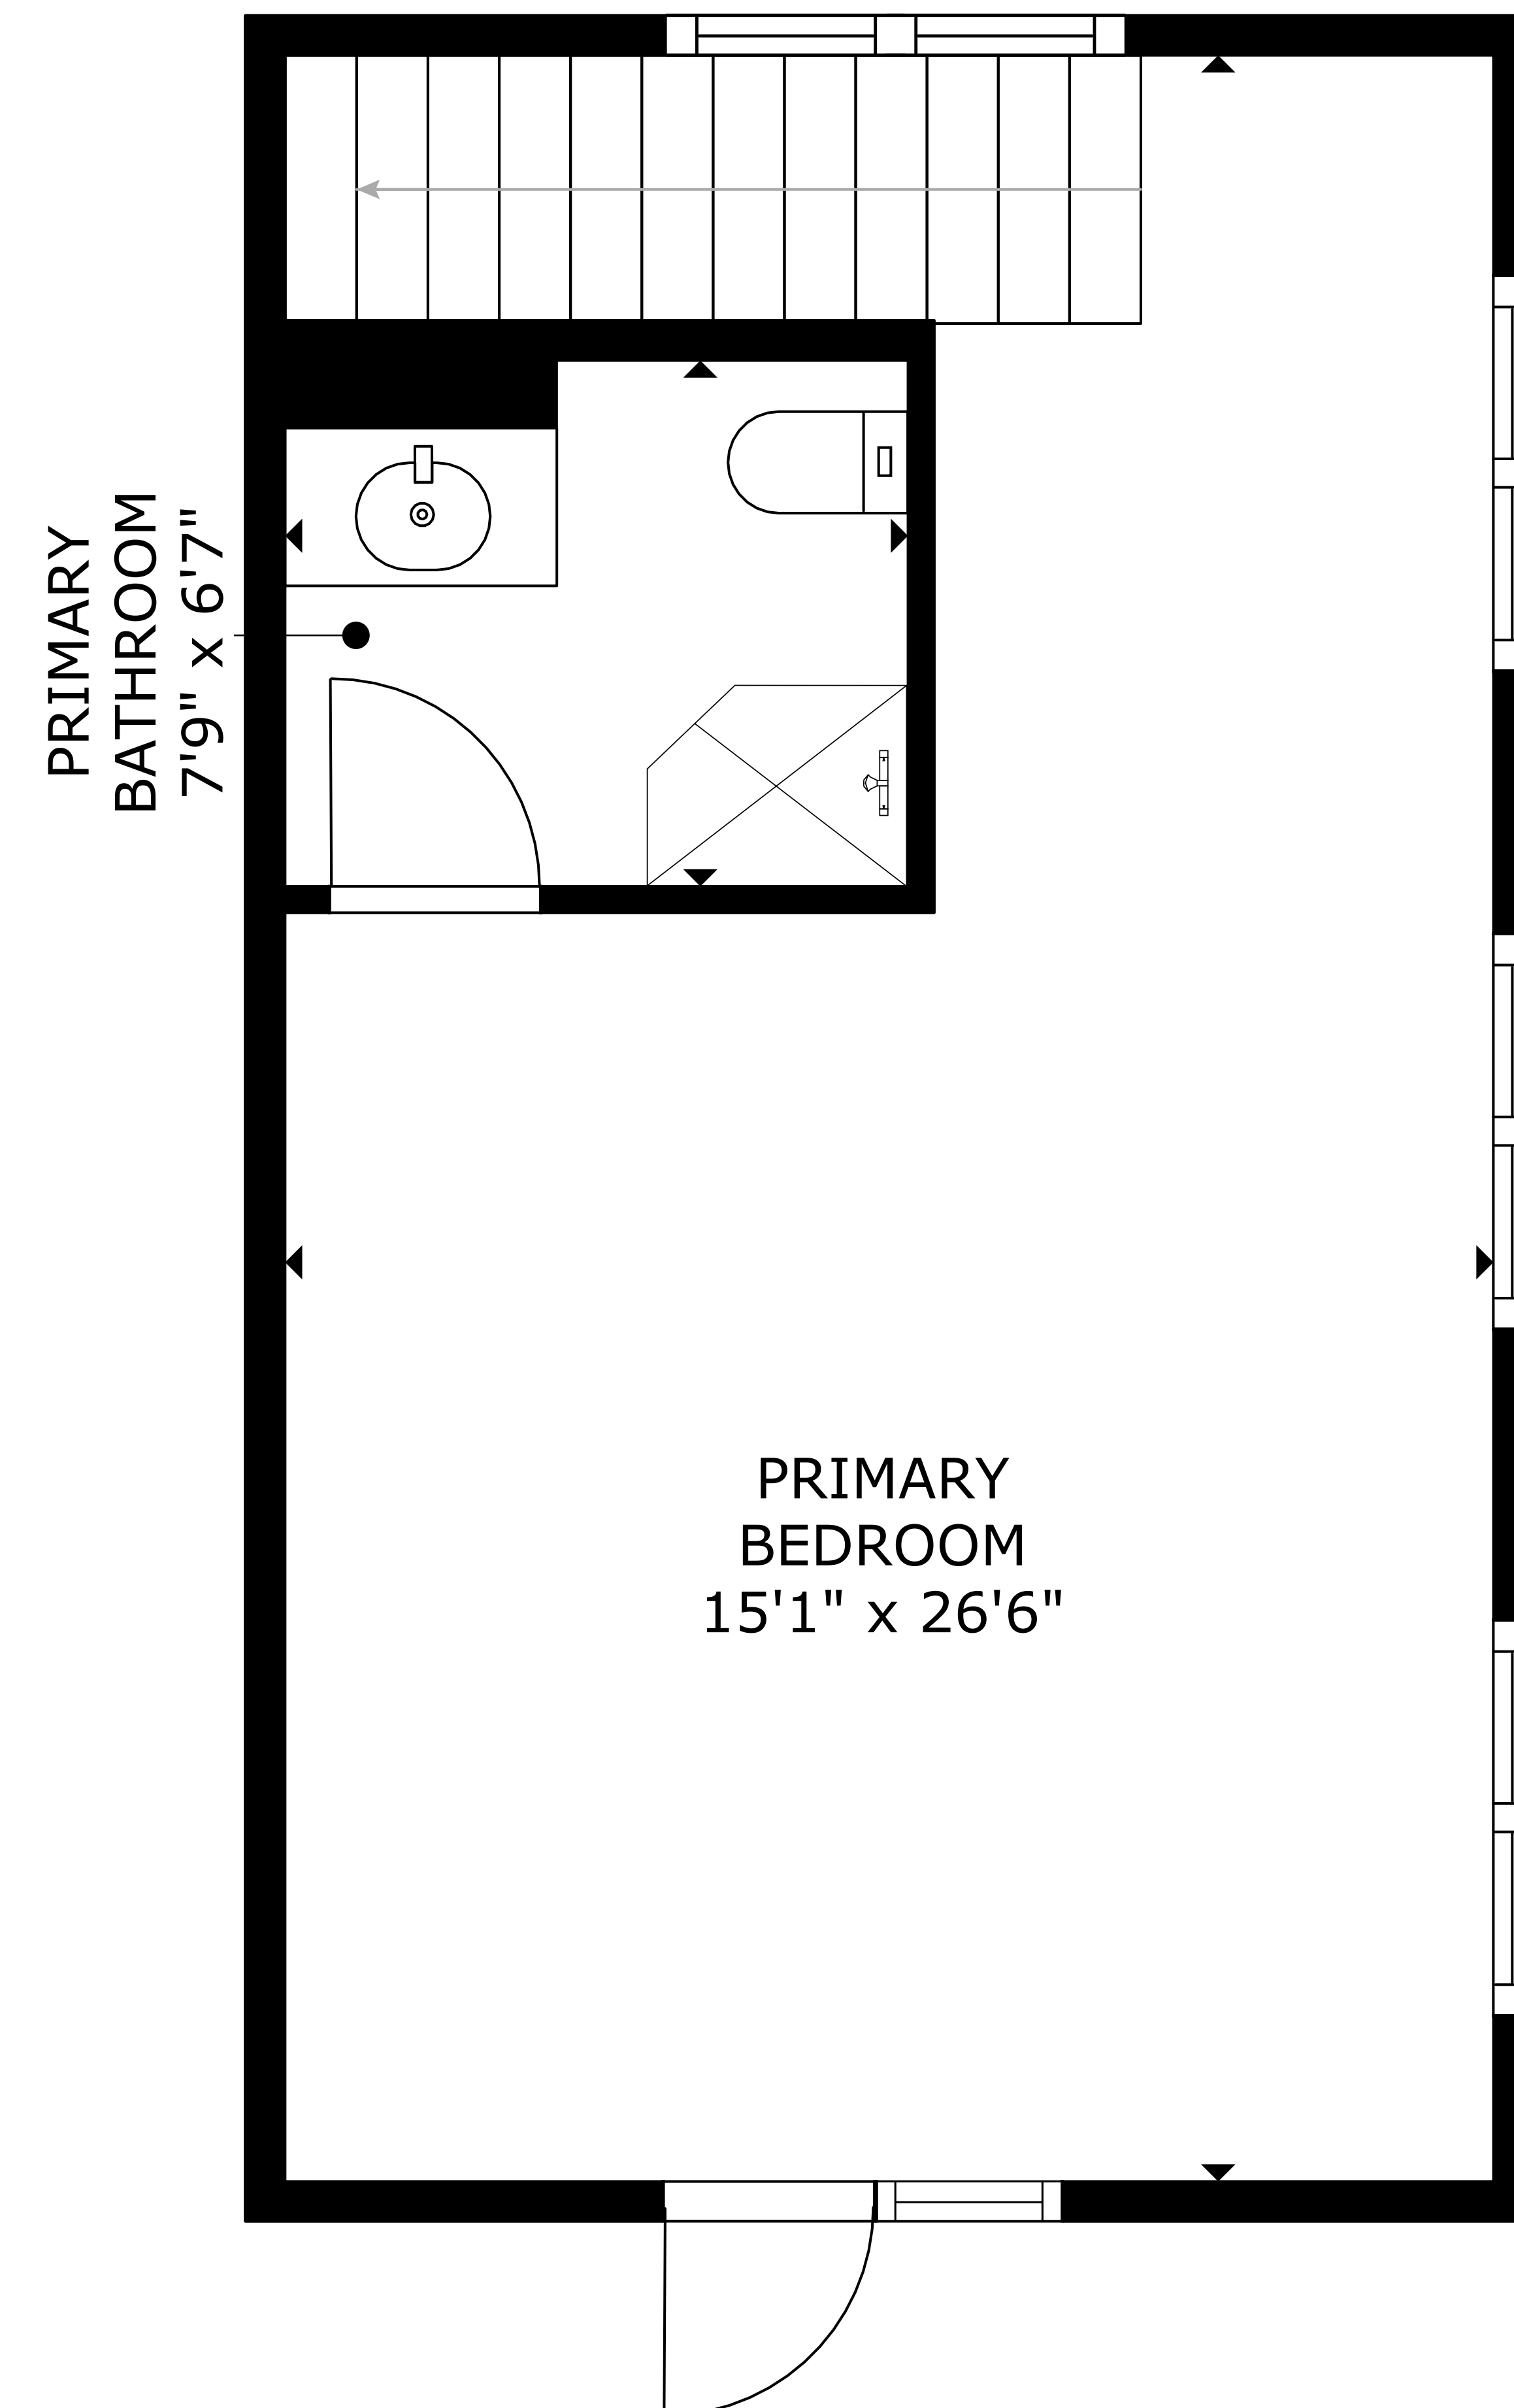

FLOOR 1

FLOOR 2

GROSS INTERNAL AREA  
 FLOOR 1: 988 sq. ft, FLOOR 2: 398 sq. ft  
 TOTAL: 1,386 sq. ft

SIZES AND DIMENSIONS ARE APPROXIMATE, ACTUAL MAY VARY.