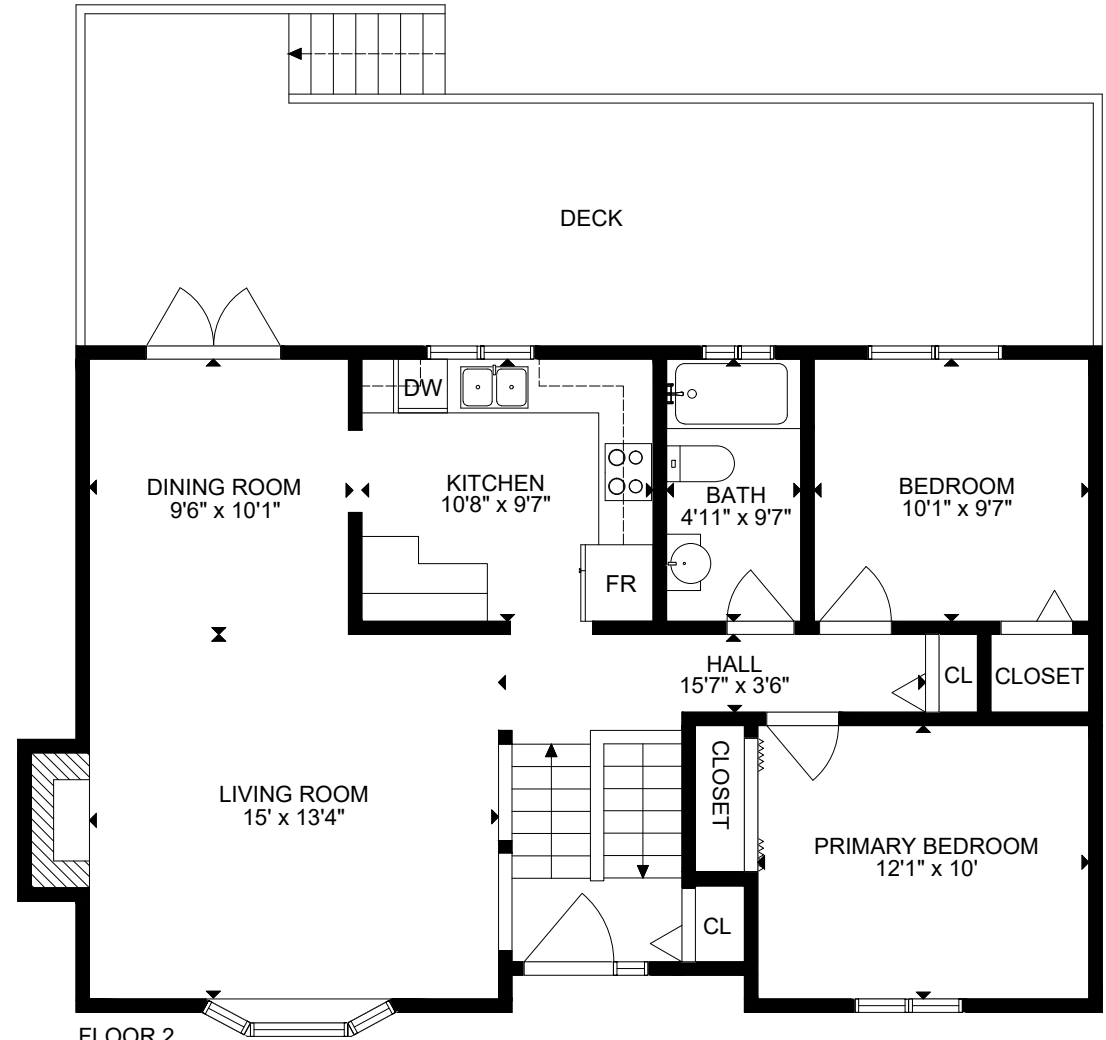

FLOOR 1

FLOOR 2

GROSS INTERNAL AREA
 FLOOR 1: 871 SQ FT, FLOOR 2: 925 SQ FT
 TOTAL: 1796 SQ FT
 SIZE AND DIMENSIONS ARE APPROXIMATE, ACTUAL MAY VARY