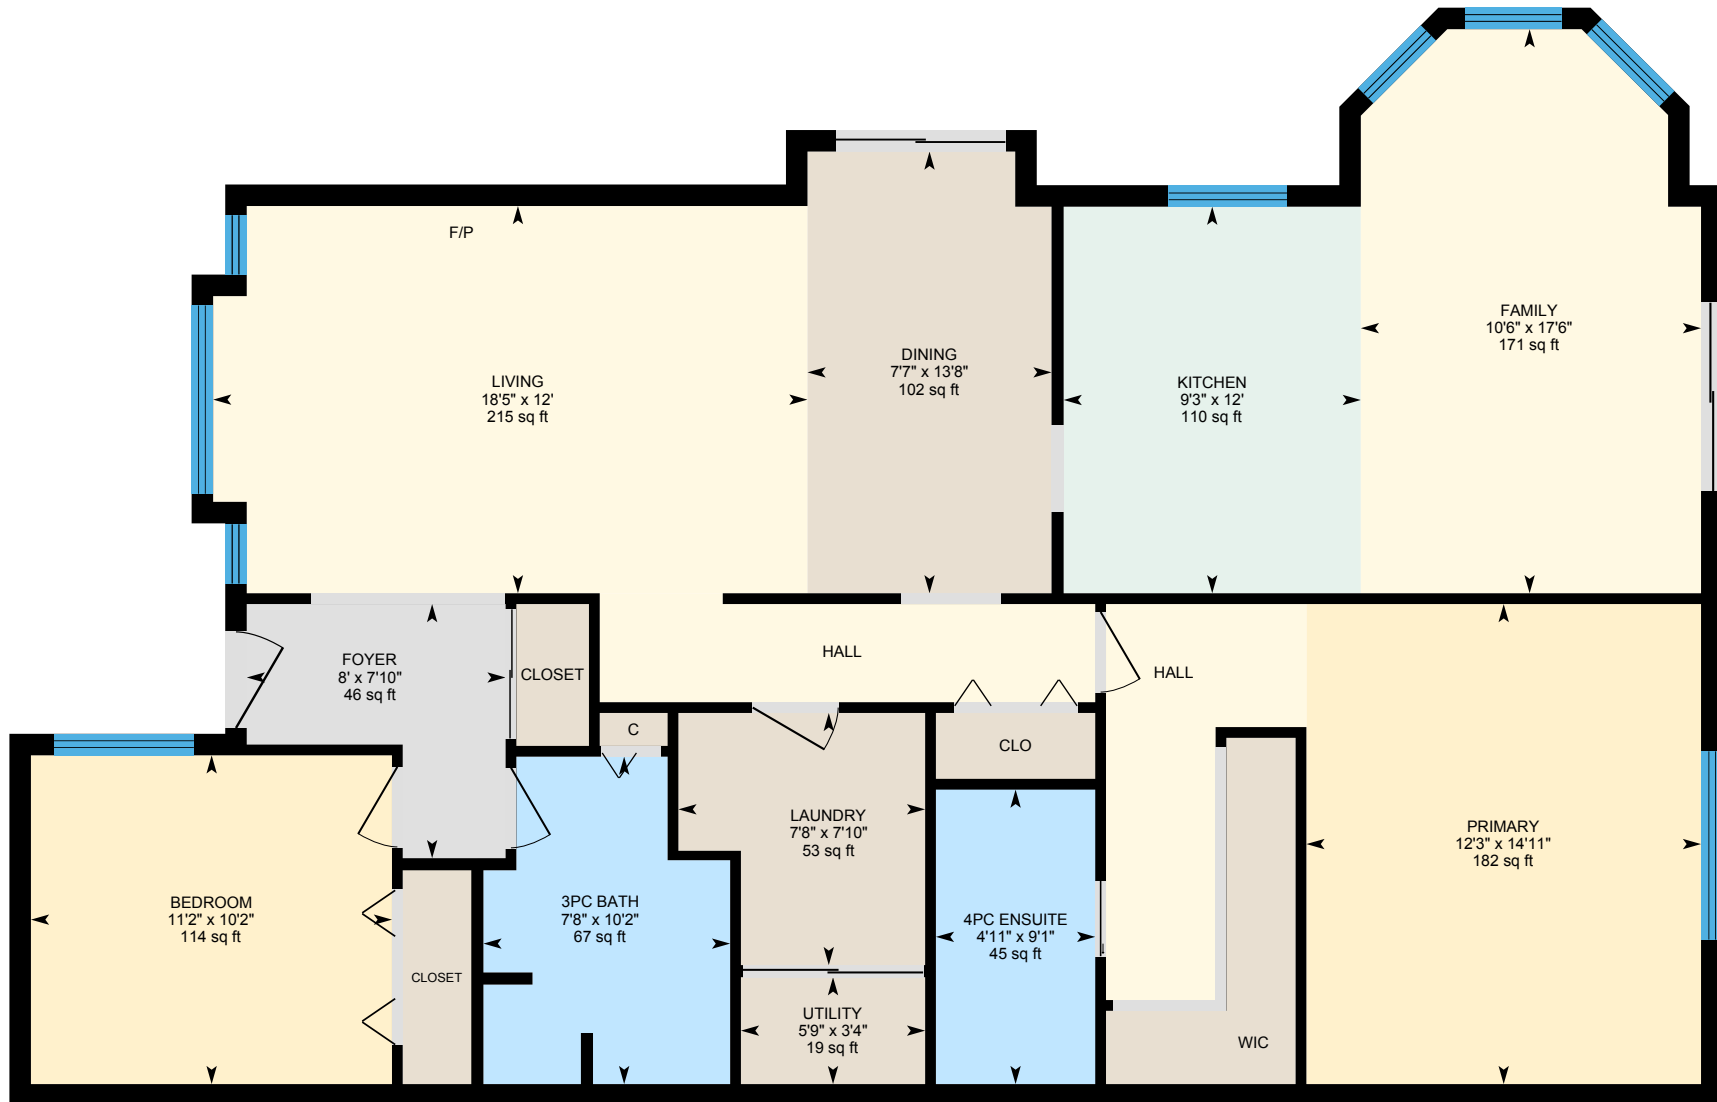

8-8700 Jubilee Rd E, Summerland, BC

Main Floor Exterior Area 1472.21 sq ft
Interior Area 1356.53 sq ft

PREPARED: 2023/11/04

White regions are excluded from total floor area in iGUIDE floor plans. All room dimensions and floor areas must be considered approximate and are subject to independent verification.