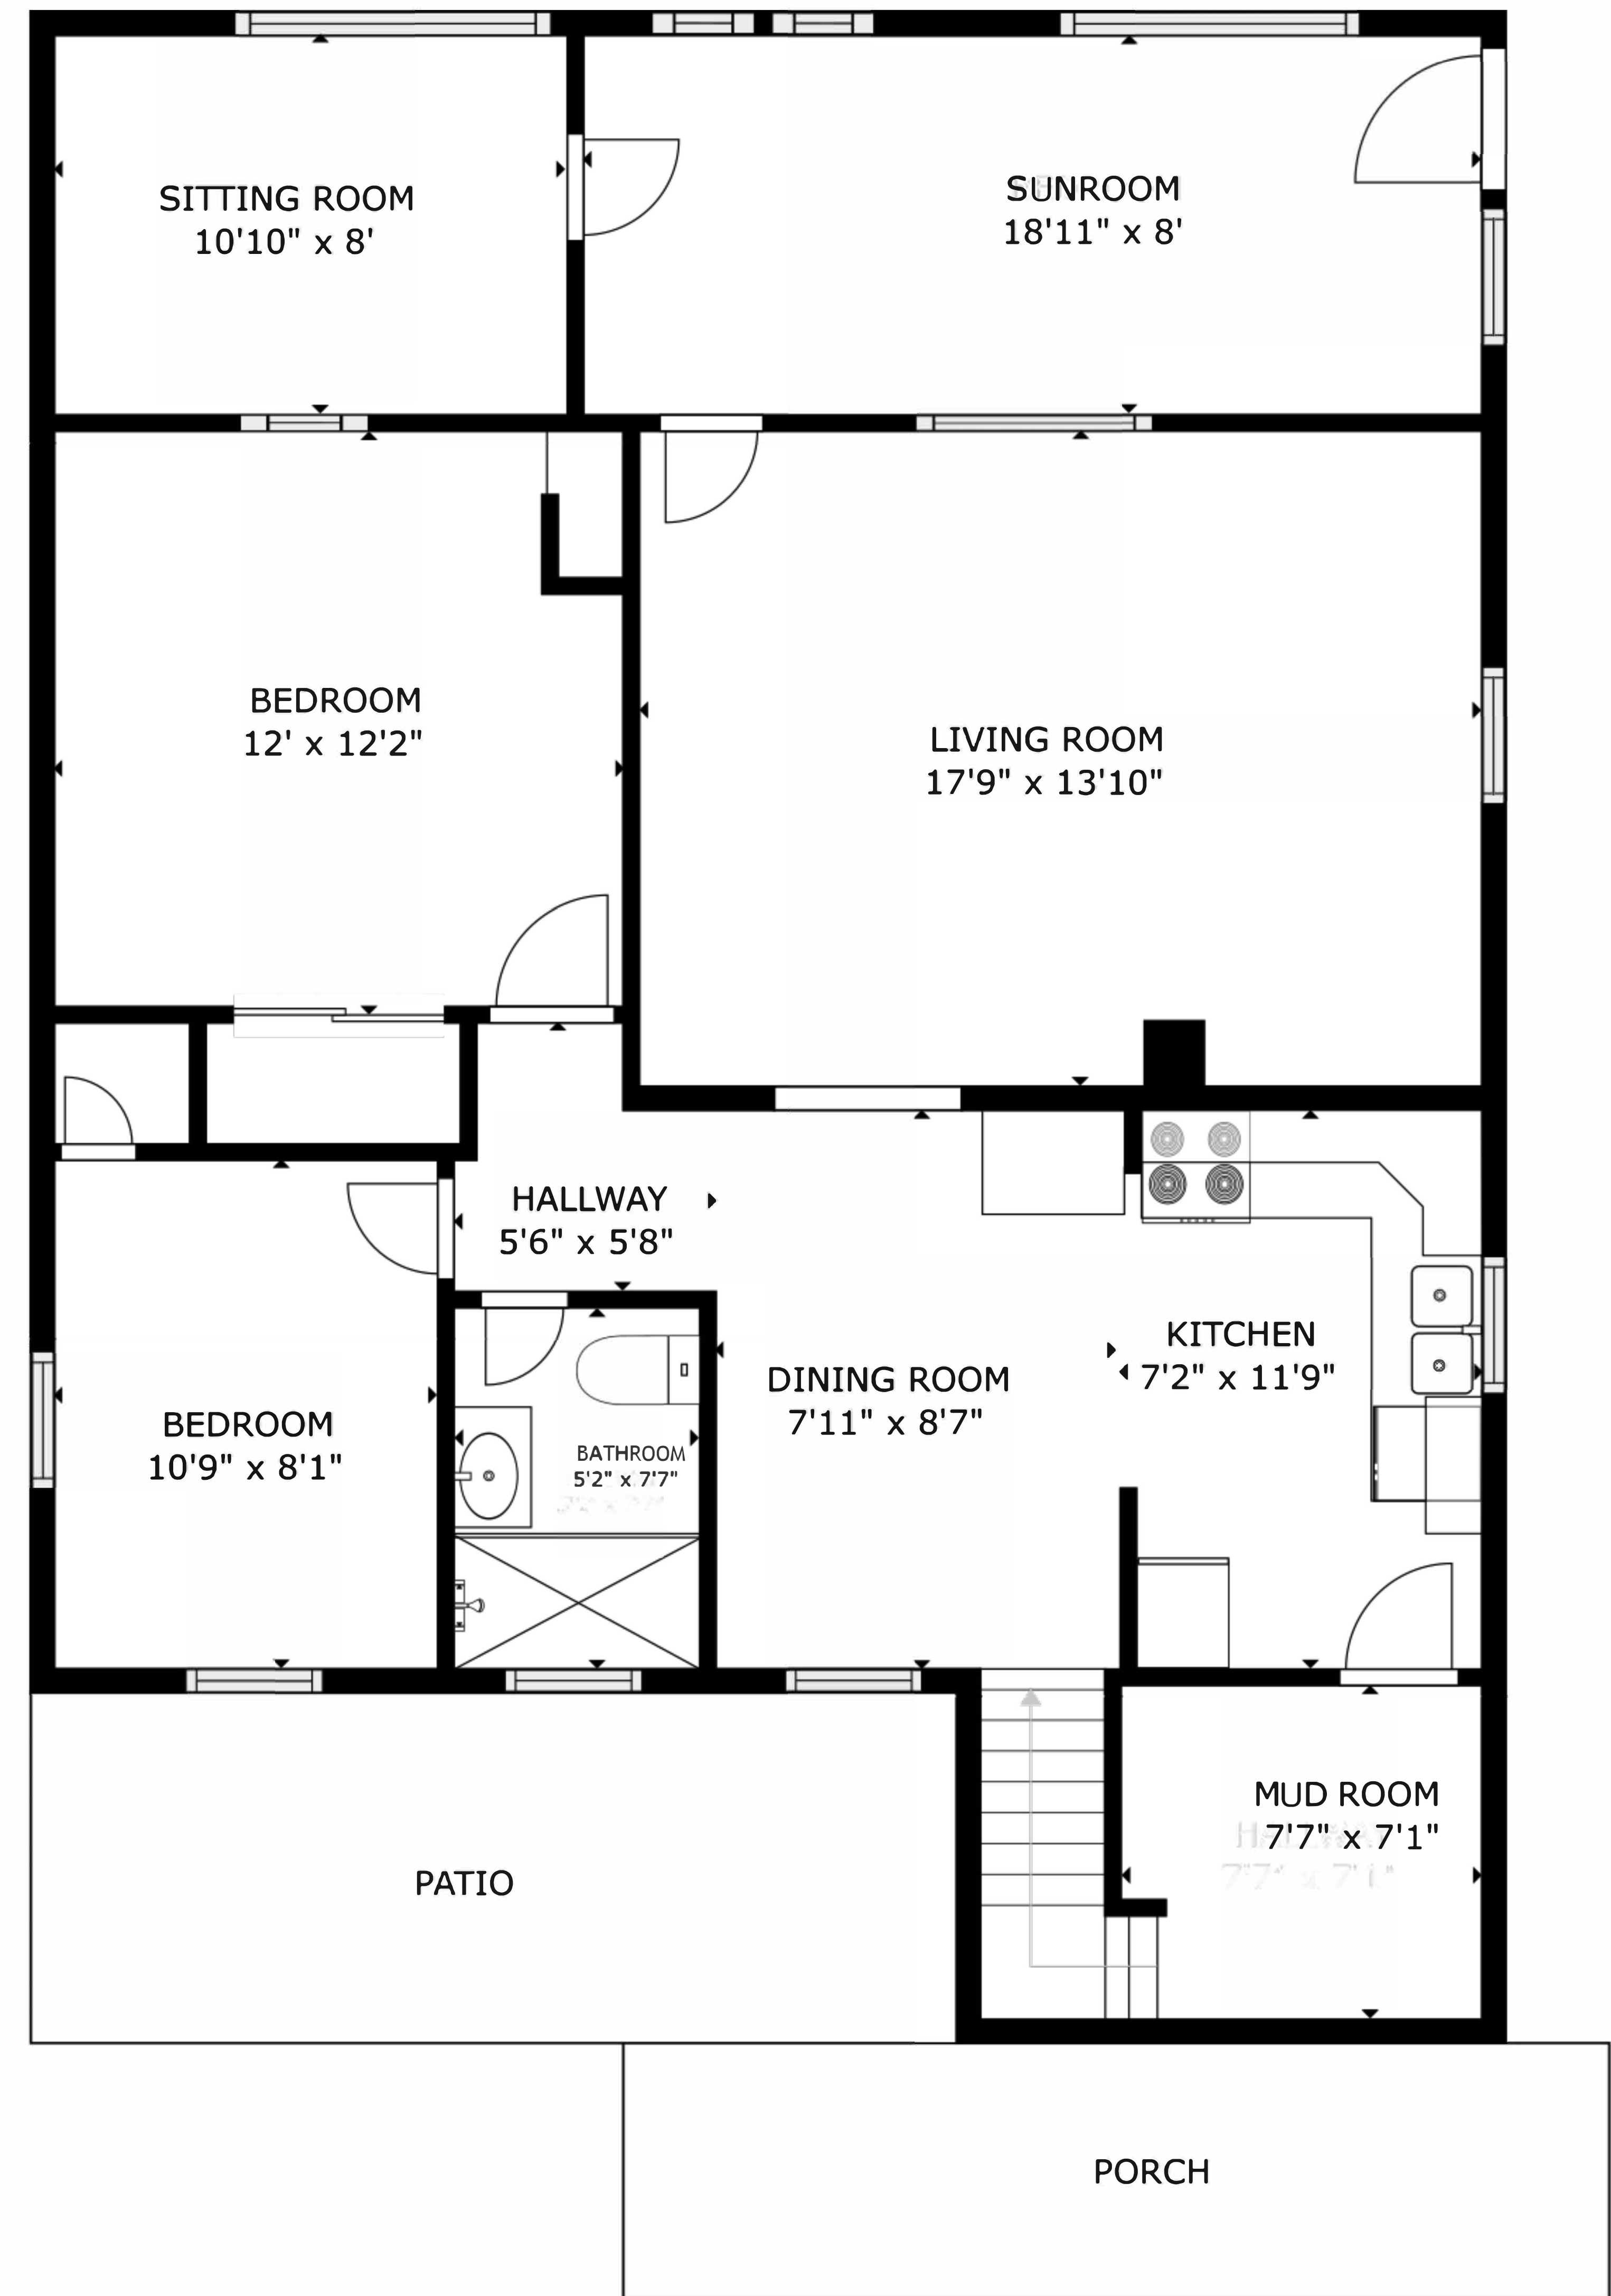

FLOOR 1

FLOOR 2

GROSS INTERNAL AREA  
 FLOOR 1: 729 sq ft, FLOOR 2: 1110 sq ft  
 EXCLUDED AREAS; PORCH: 112 sq ft, PATIO: 1110 sq ft  
 TOTAL: 1839 sq ft  
 SIZES AND DIMENSIONS ARE APPROXIMATE, ACTUAL MAY VARY.