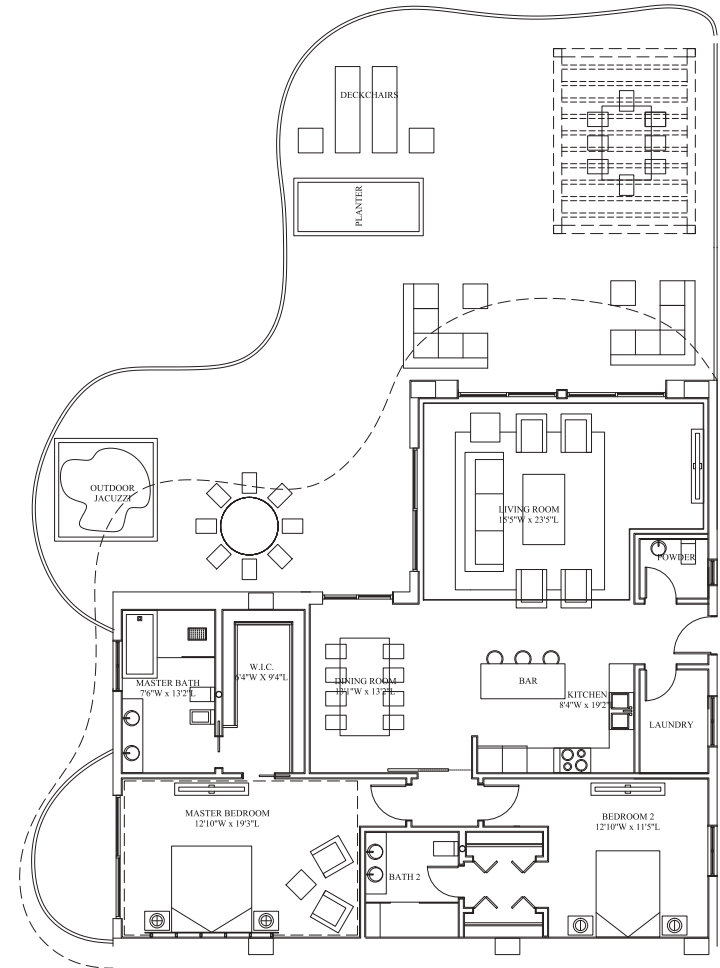

THE VERANDA

EZLO COLLECTION

RESIDENCE 410

Air Conditioned Space

1660 ft² / 154 m²

Patio Space

1658 ft² / 154 m²

Total Space

3318 ft² / 308 m²

2 BEDROOMS

2 ½ BATHROOMS

2