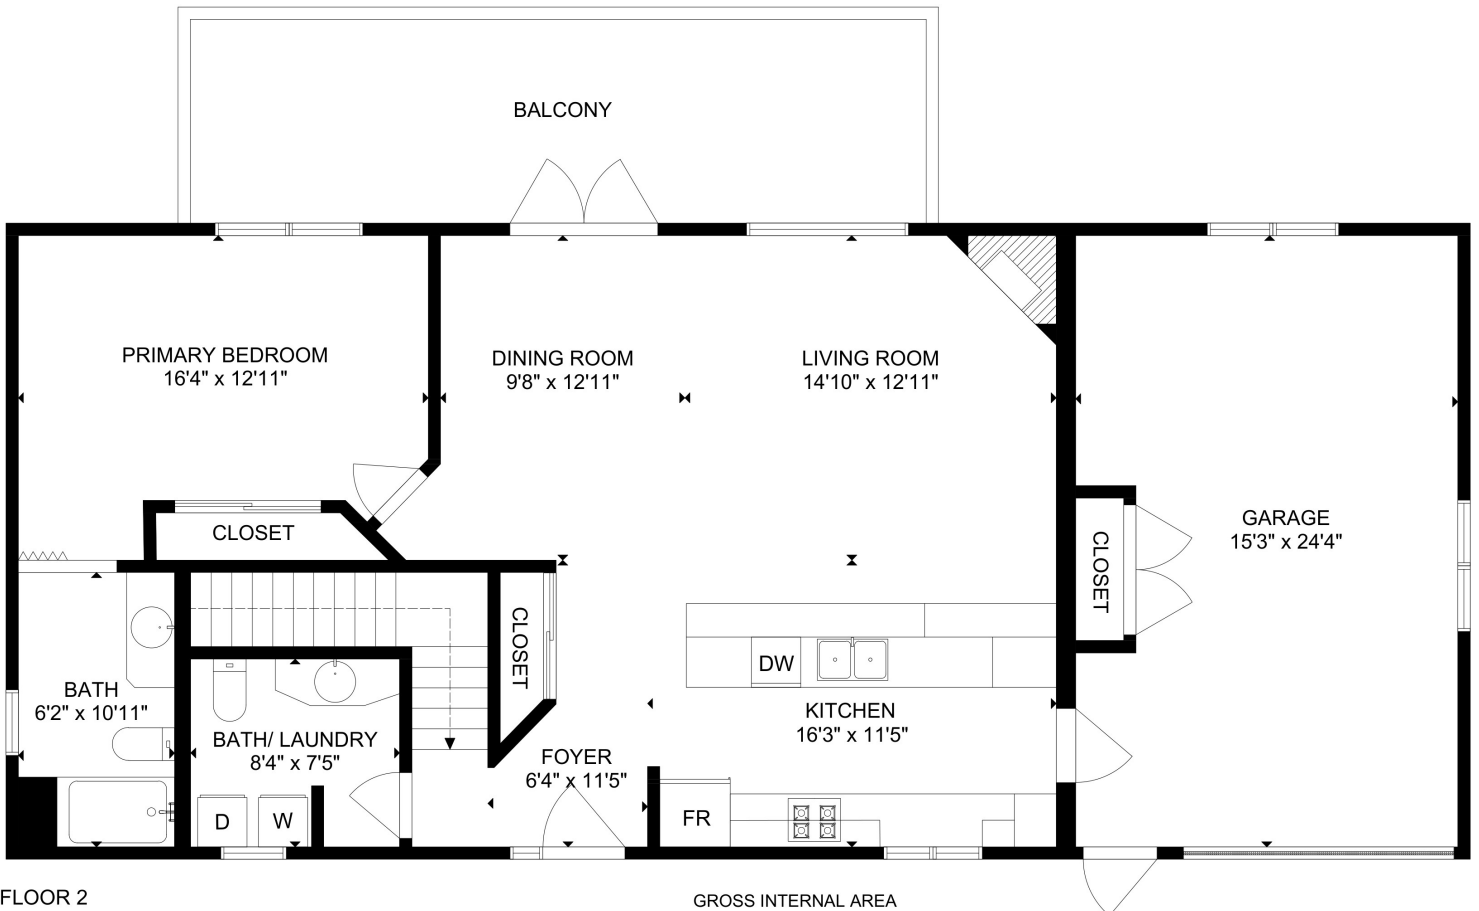

FLOOR 1

GROSS INTERNAL AREA
 FLOOR 1: 1474 SQ FT, FLOOR 2: 1076 SQ FT
 EXCLUDED AREAS: GARAGE: 398 SQ FT
 TOTAL: 2550 SQ FT

SIZE AND DIMENSIONS ARE APPROXIMATE, ACTUAL MAY VARY

FLOOR 2

GROSS INTERNAL AREA
 FLOOR 1: 1474 SQ FT, FLOOR 2: 1076 SQ FT
 EXCLUDED AREAS: GARAGE: 398 SQ FT
 TOTAL: 2550 SQ FT

SIZE AND DIMENSIONS ARE APPROXIMATE, ACTUAL MAY VARY

FLOOR 2

FLOOR 1

GROSS INTERNAL AREA
 FLOOR 1: 1474 SQ FT, FLOOR 2: 1076 SQ FT
 EXCLUDED AREAS: GARAGE: 398 SQ FT
 TOTAL: 2550 SQ FT
 SIZE AND DIMENSIONS ARE APPROXIMATE, ACTUAL MAY VARY