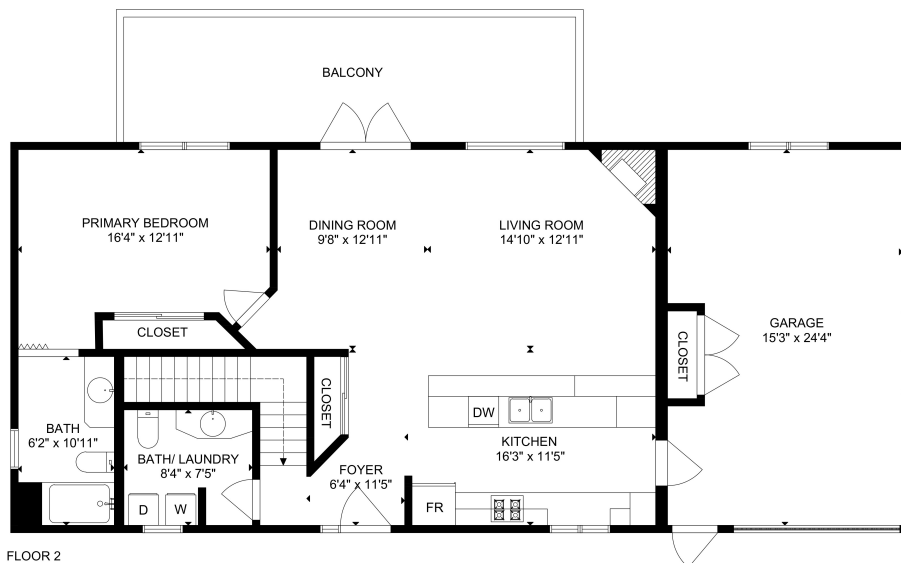

FLOOR 1

GROSS INTERNAL AREA
 FLOOR 1: 1474 SQ FT, FLOOR 2: 1076 SQ FT
 EXCLUDED AREAS: GARAGE: 398 SQ FT
 TOTAL: 2550 SQ FT

SIZE AND DIMENSIONS ARE APPROXIMATE, ACTUAL MAY VARY

FLOOR 2

GROSS INTERNAL AREA
 FLOOR 1: 1474 SQ FT, FLOOR 2: 1076 SQ FT
 EXCLUDED AREAS: GARAGE: 398 SQ FT
 TOTAL: 2550 SQ FT

SIZE AND DIMENSIONS ARE APPROXIMATE, ACTUAL MAY VARY

FLOOR 2

FLOOR 1

GROSS INTERNAL AREA
 FLOOR 1: 1474 SQ FT, FLOOR 2: 1076 SQ FT
 EXCLUDED AREAS: GARAGE: 398 SQ FT
 TOTAL: 2550 SQ FT
 SIZE AND DIMENSIONS ARE APPROXIMATE, ACTUAL MAY VARY