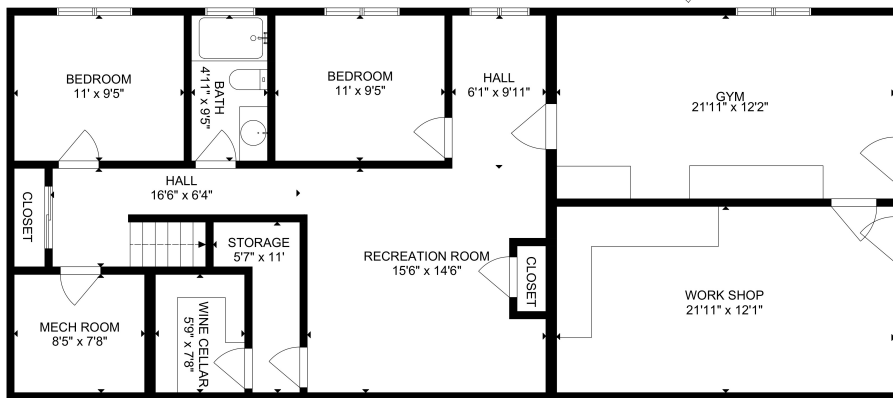

FLOOR 1

GROSS INTERNAL AREA
 FLOOR 1: 1474 SQ FT, FLOOR 2: 1076 SQ FT
 EXCLUDED AREAS: GARAGE: 398 SQ FT
 TOTAL: 2550 SQ FT

SIZE AND DIMENSIONS ARE APPROXIMATE, ACTUAL MAY VARY

FLOOR 2

GROSS INTERNAL AREA
 FLOOR 1: 1474 SQ FT, FLOOR 2: 1076 SQ FT
 EXCLUDED AREAS: GARAGE: 398 SQ FT
 TOTAL: 2550 SQ FT

SIZE AND DIMENSIONS ARE APPROXIMATE, ACTUAL MAY VARY

FLOOR 2

FLOOR 1

GROSS INTERNAL AREA
 FLOOR 1: 1474 SQ FT, FLOOR 2: 1076 SQ FT
 EXCLUDED AREAS: GARAGE: 398 SQ FT
 TOTAL: 2550 SQ FT
 SIZE AND DIMENSIONS ARE APPROXIMATE, ACTUAL MAY VARY