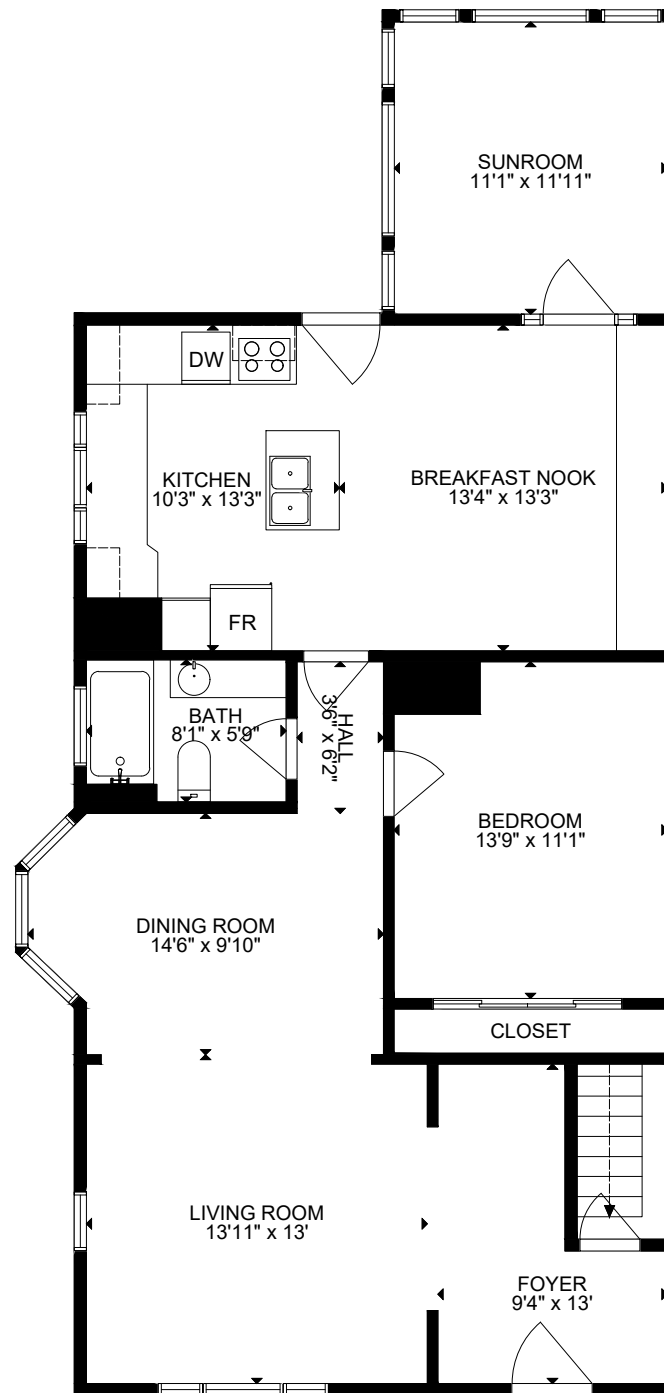

FLOOR 1

FLOOR 2

GROSS INTERNAL AREA
 FLOOR 1: 1011 SQ FT, FLOOR 2: 1248 SQ FT
 TOTAL: 2259 SQ FT
 SIZE AND DIMENSIONS ARE APPROXIMATE, ACTUAL MAY VARY