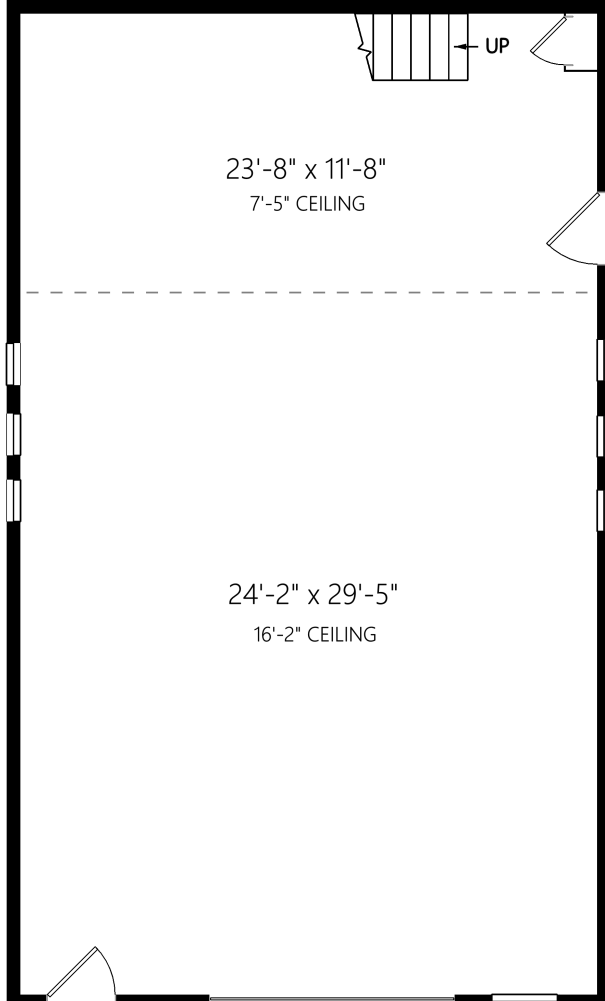

90 Lakeview Ave

GARAGE

1070 UNFINISHED SQ.FT.
+ ADDNL. SQ.FT. WHERE NOTED

GARAGE LOFT

308 FINISHED SQ.FT.
+ ADDNL. SQ.FT. WHERE NOTED

Shown length and width dimensions are approximate.
Area sq.ft. is representative of the on-site measurements. (1" accuracy)

| | Fin. Sq.Ft. | UnFin. Sq.Ft. | Total Sq.Ft. |
|--------------|-------------|---------------|--------------|
| Garage | 0 | 1070 | 1070 |
| Garage Loft | 308 | 0 | 308 |
| Total | 308 | 1070 | 1378 |