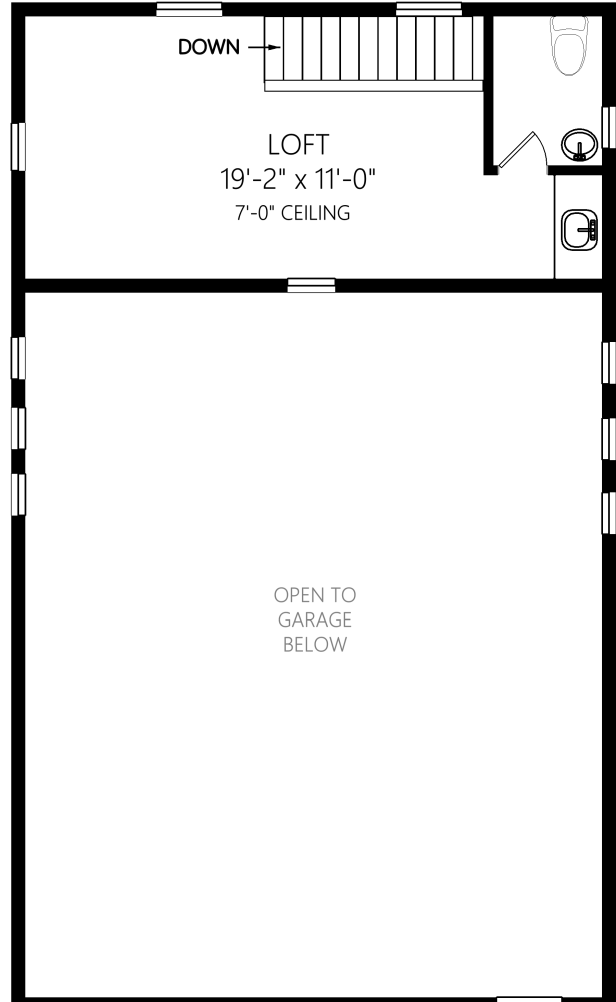

90 Lakeview Ave

GARAGE

1070 UNFINISHED SQ.FT.
+ ADDNL. SQ.FT. WHERE NOTED

GARAGE LOFT

308 FINISHED SQ.FT.
+ ADDNL. SQ.FT. WHERE NOTED

Shown length and width dimensions are approximate.
Area sq.ft. is representative of the on-site measurements. (1" accuracy)