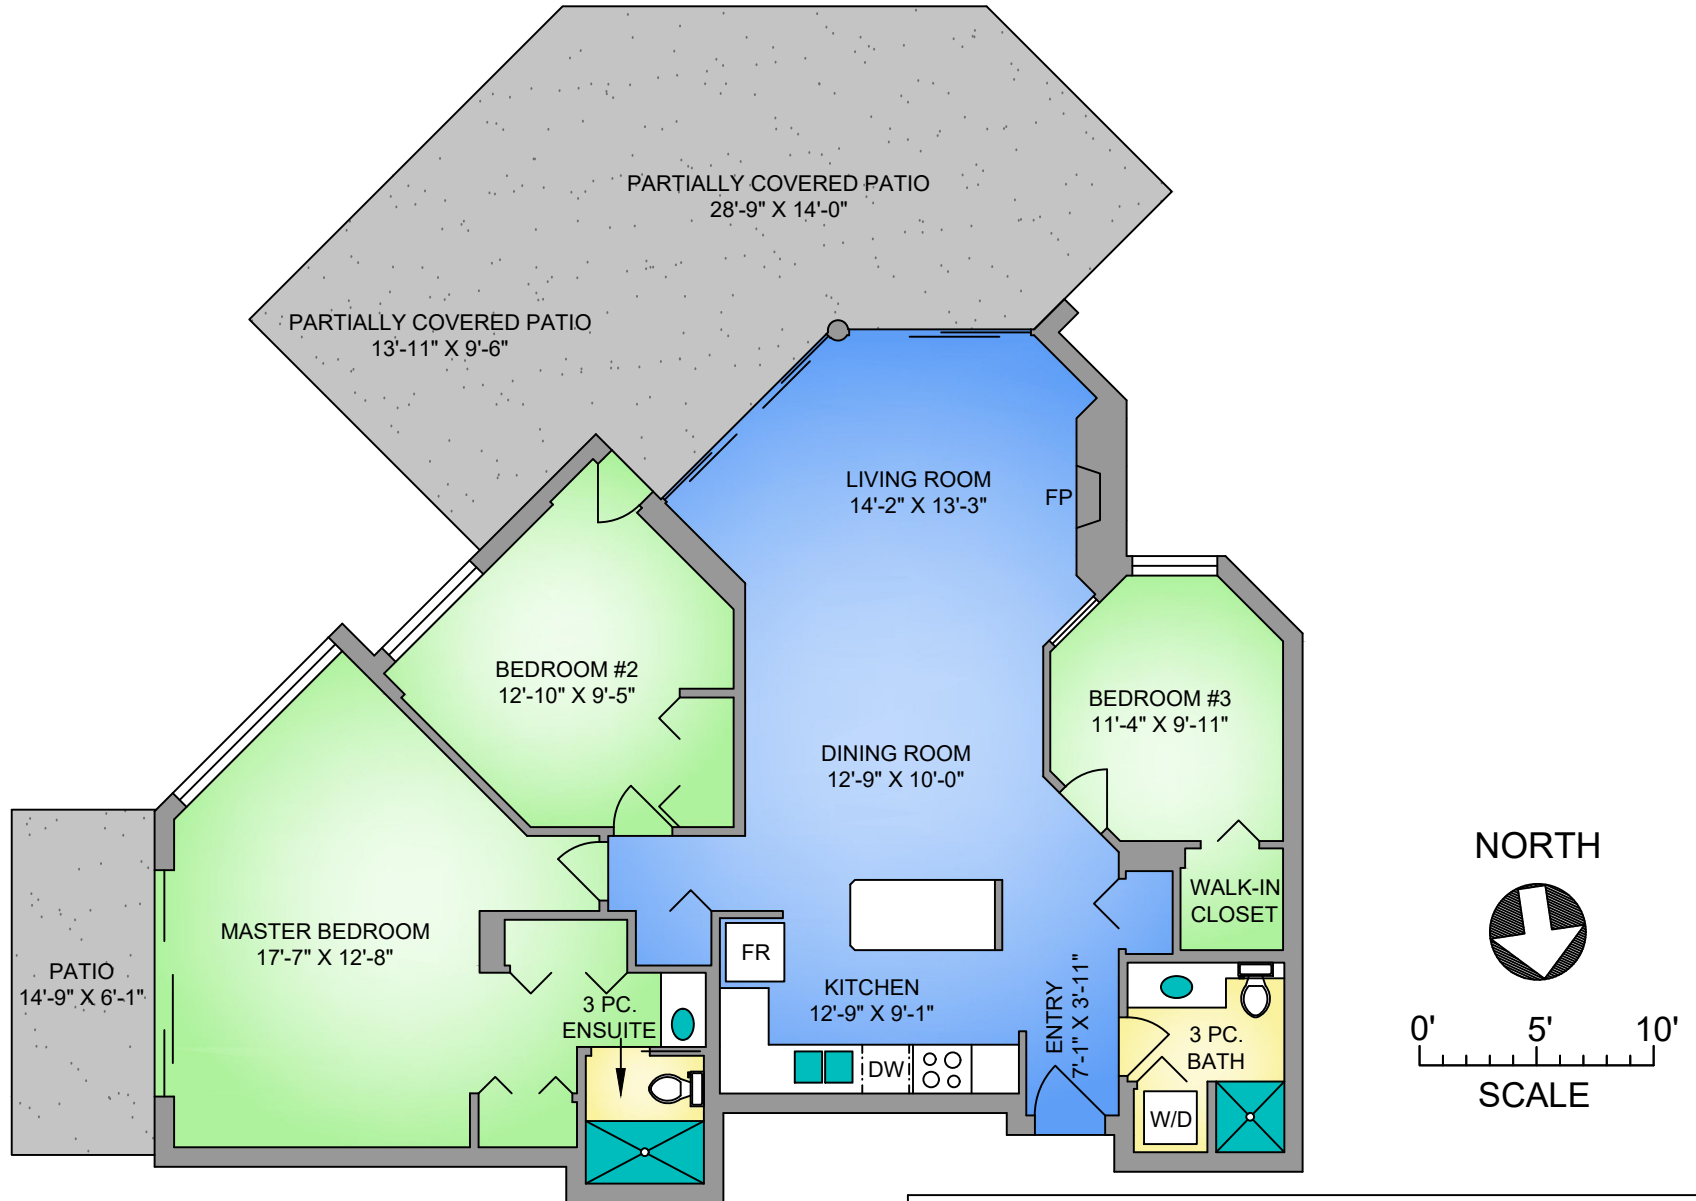

# 113-150 PROMENADE DRIVE

## 1355 SQ. FT.

113-150 PROMENADE DRIVE		
JUNE 14, 2020		
Prepared by PROPER MEASURE MID ISLAND for the exclusive use of LORI BROTHERS Plans may not be 100% accurate. Buyer must verify any critical measurement. Private resale or modification of floor plans to a third party by any individual or entity other than Proper Measure Mid Island is strictly prohibited.		
FLOOR	AREA (SQ. FT.)	
	FINISHED	DECK / PATIO
TOTAL	1355	617