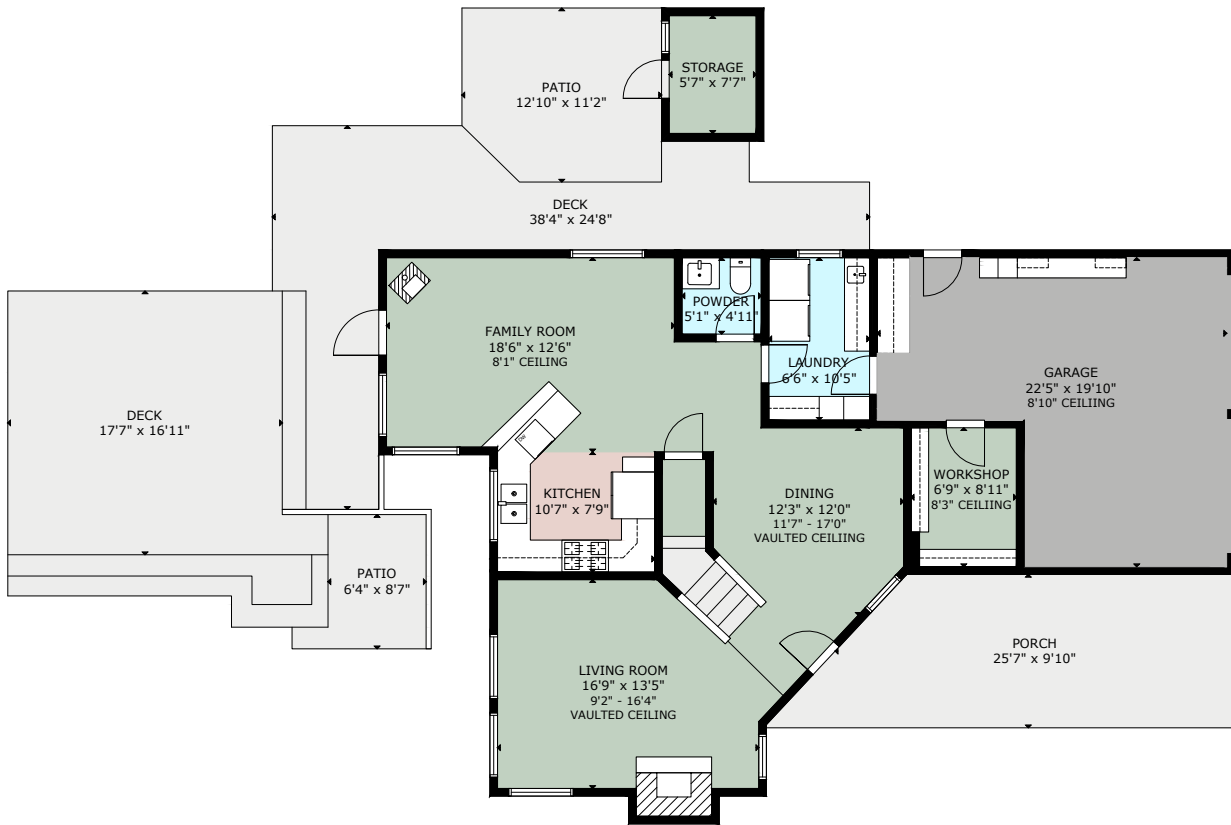

MAIN FLOOR
940 SQ. FT.

UPPER FLOOR
878 SQ. FT.

2012 DEBORAH PLACE

	FINISHED	UNFINISHED	GARAGE	DECK/PATIO	PORCH	STORAGE
MAIN	940	-	424	905	252	42
UPPER	878	-	-	-	-	-
TOTAL	1818	-	424	905	252	42

SIZE AND DIMENSIONS ARE APPROXIMATE, ACTUAL MAY VARY
PREPARED FOR THE EXCLUSIVE USE OF