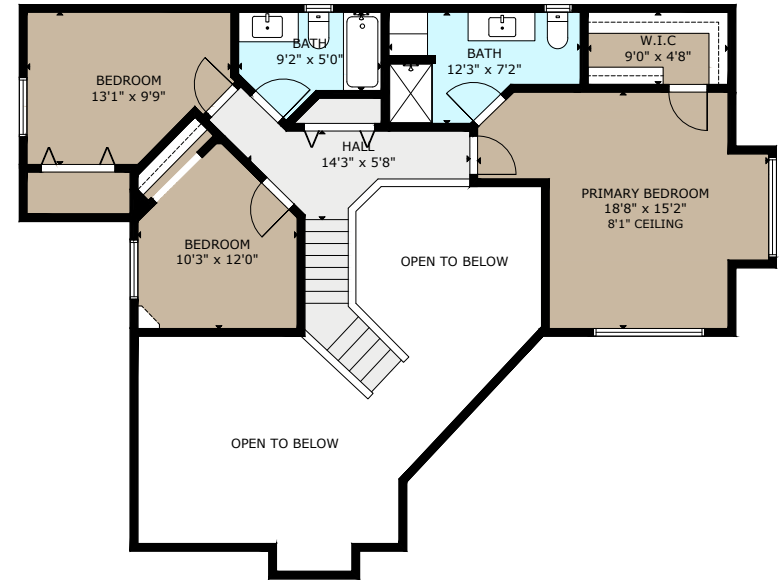

MAIN FLOOR
940 SQ. FT.

UPPER FLOOR
878 SQ. FT.

2012 DEBORAH PLACE

	FINISHED	UNFINISHED	GARAGE	DECK/PATIO	PORCH	STORAGE
MAIN	940	-	424	905	252	42
UPPER	878	-	-	-	-	-
TOTAL	1818	-	424	905	252	42

SIZE AND DIMENSIONS ARE APPROXIMATE, ACTUAL MAY VARY
PREPARED FOR THE EXCLUSIVE USE OF