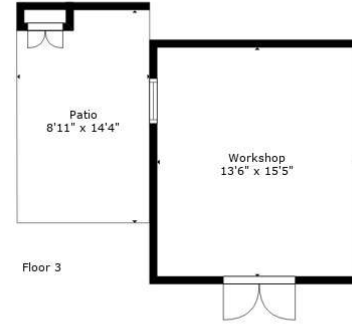

Floor 3

Estimated areas

Measurements By Reblsun Co. Deemed Highly Reliable But Not Guaranteed.