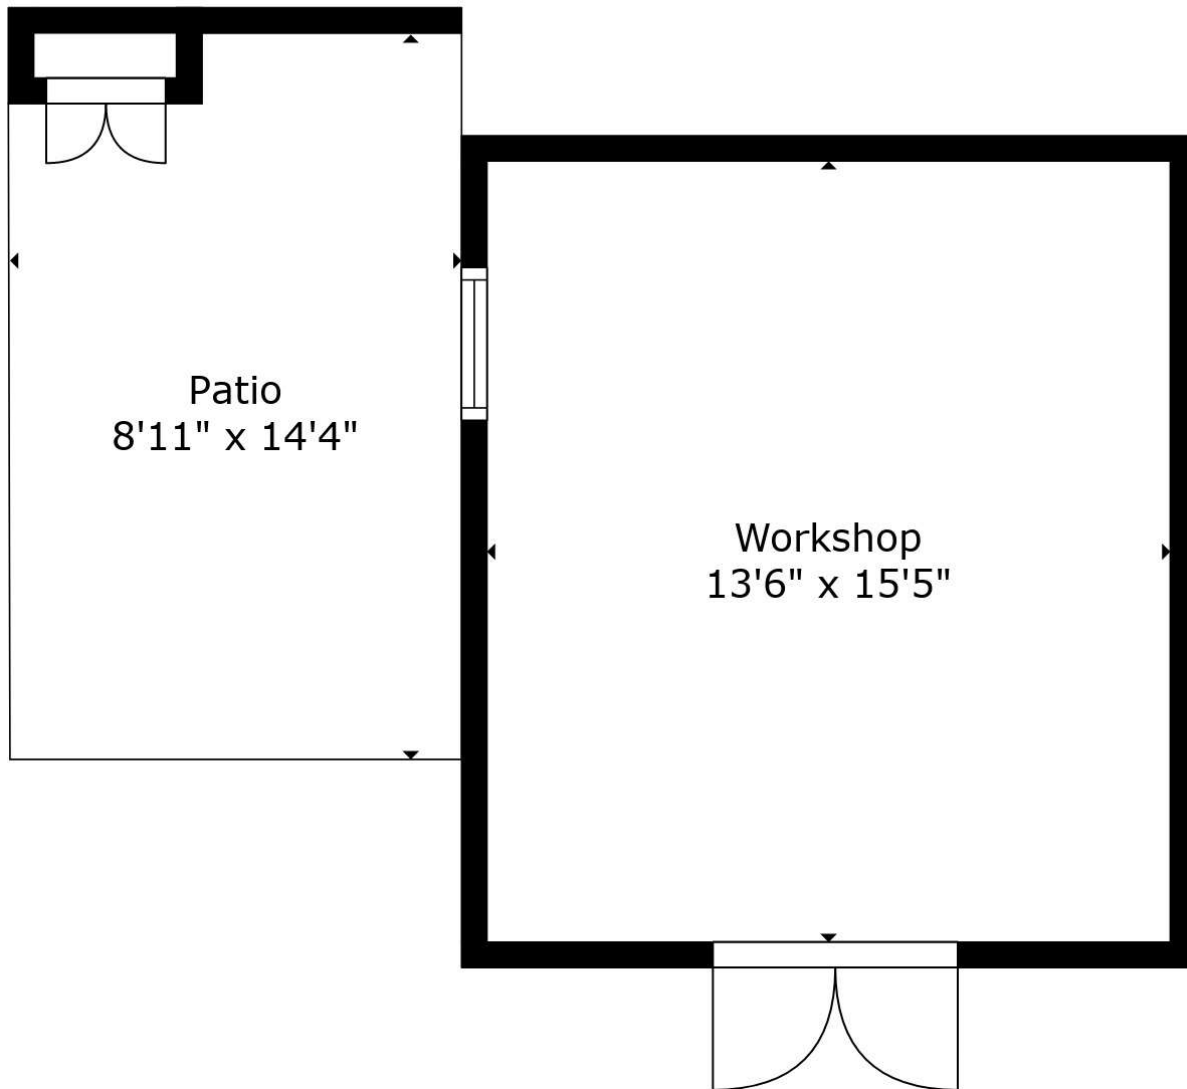

Floor 2

Floor 3

Floor 1

Estimated areas

GLA FLOOR 1: 945 sq. ft, excluded 108 sq. ft
 GLA FLOOR 2: 1100 sq. ft, excluded 511 sq. ft
 GLA FLOOR 3: 0 sq. ft, excluded 367 sq. ft
 Total GLA 2045 sq. ft, total scanned area 3031 sq. ft

Measurements By Reblsun Co. Deemed Highly Reliable But Not Guaranteed.

Estimated areas

GLA FLOOR 1: 945 sq. ft, excluded 108 sq. ft
GLA FLOOR 2: 1100 sq. ft, excluded 511 sq. ft
GLA FLOOR 3: 0 sq. ft, excluded 367 sq. ft
Total GLA 2045 sq. ft, total scanned area 3031 sq. ft

Measurements By Rebelsun Co. Deemed Highly Reliable But Not Guaranteed.

Estimated areas

GLA FLOOR 1: 945 sq. ft, excluded 108 sq. ft
 GLA FLOOR 2: 1100 sq. ft, excluded 511 sq. ft
 GLA FLOOR 3: 0 sq. ft, excluded 367 sq. ft
 Total GLA 2045 sq. ft, total scanned area 3031 sq. ft