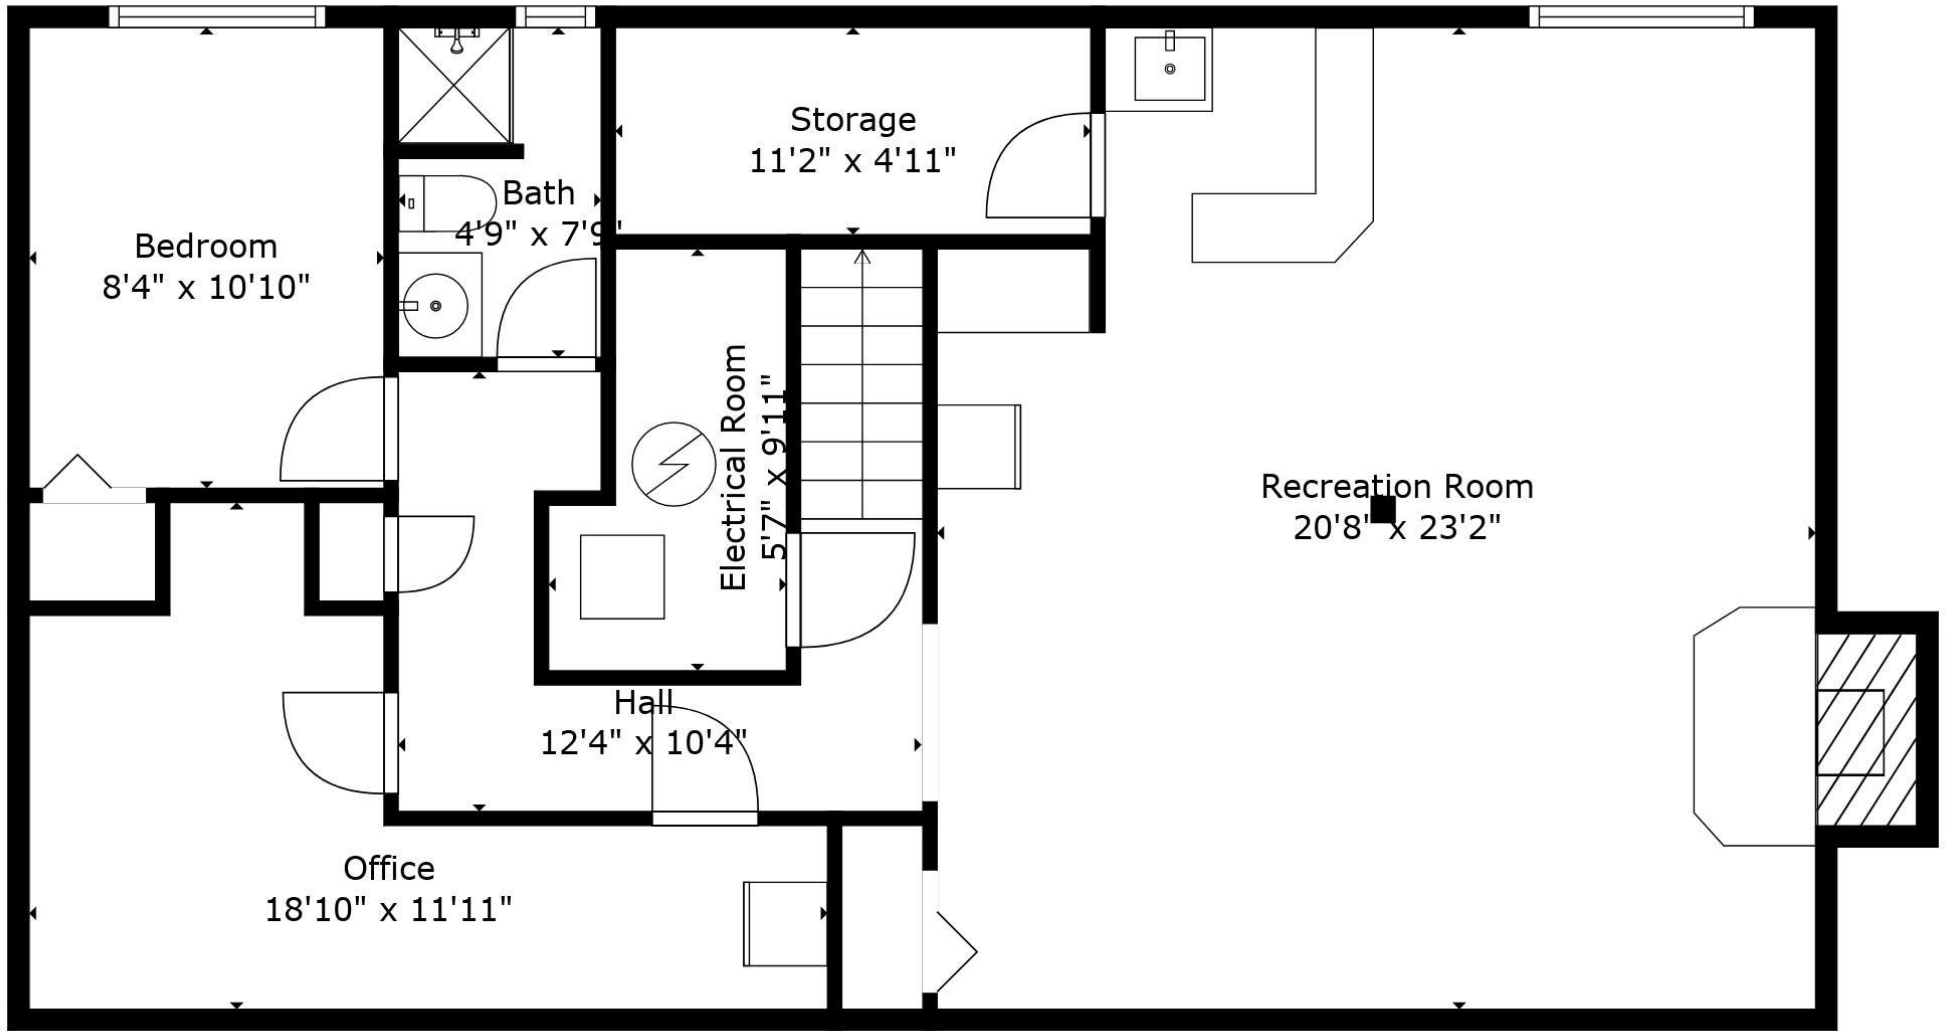

Estimated areas

Measurements By Rebelsun Co. Deemed Highly Reliable But Not Guaranteed.