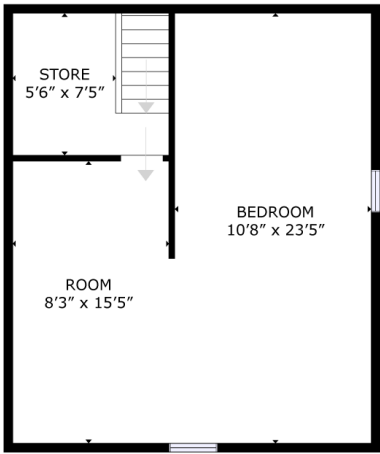

GROSS INTERNAL AREA

FLOOR 1: 1087 sq.ft, FLOOR 2: 441 sq.ft
TOTAL: 1528 sq.ft

SIZES AND DIMENSIONS ARE APPROXIMATE, ACTUAL MAY VARY.

FLOOR 2

GROSS INTERNAL AREA
FLOOR 1: 1087 sq.ft, FLOOR 2: 441 sq.ft
TOTAL: 1528 sq.ft
SIZES AND DIMENSIONS ARE APPROXIMATE, ACTUAL MAY VARY.