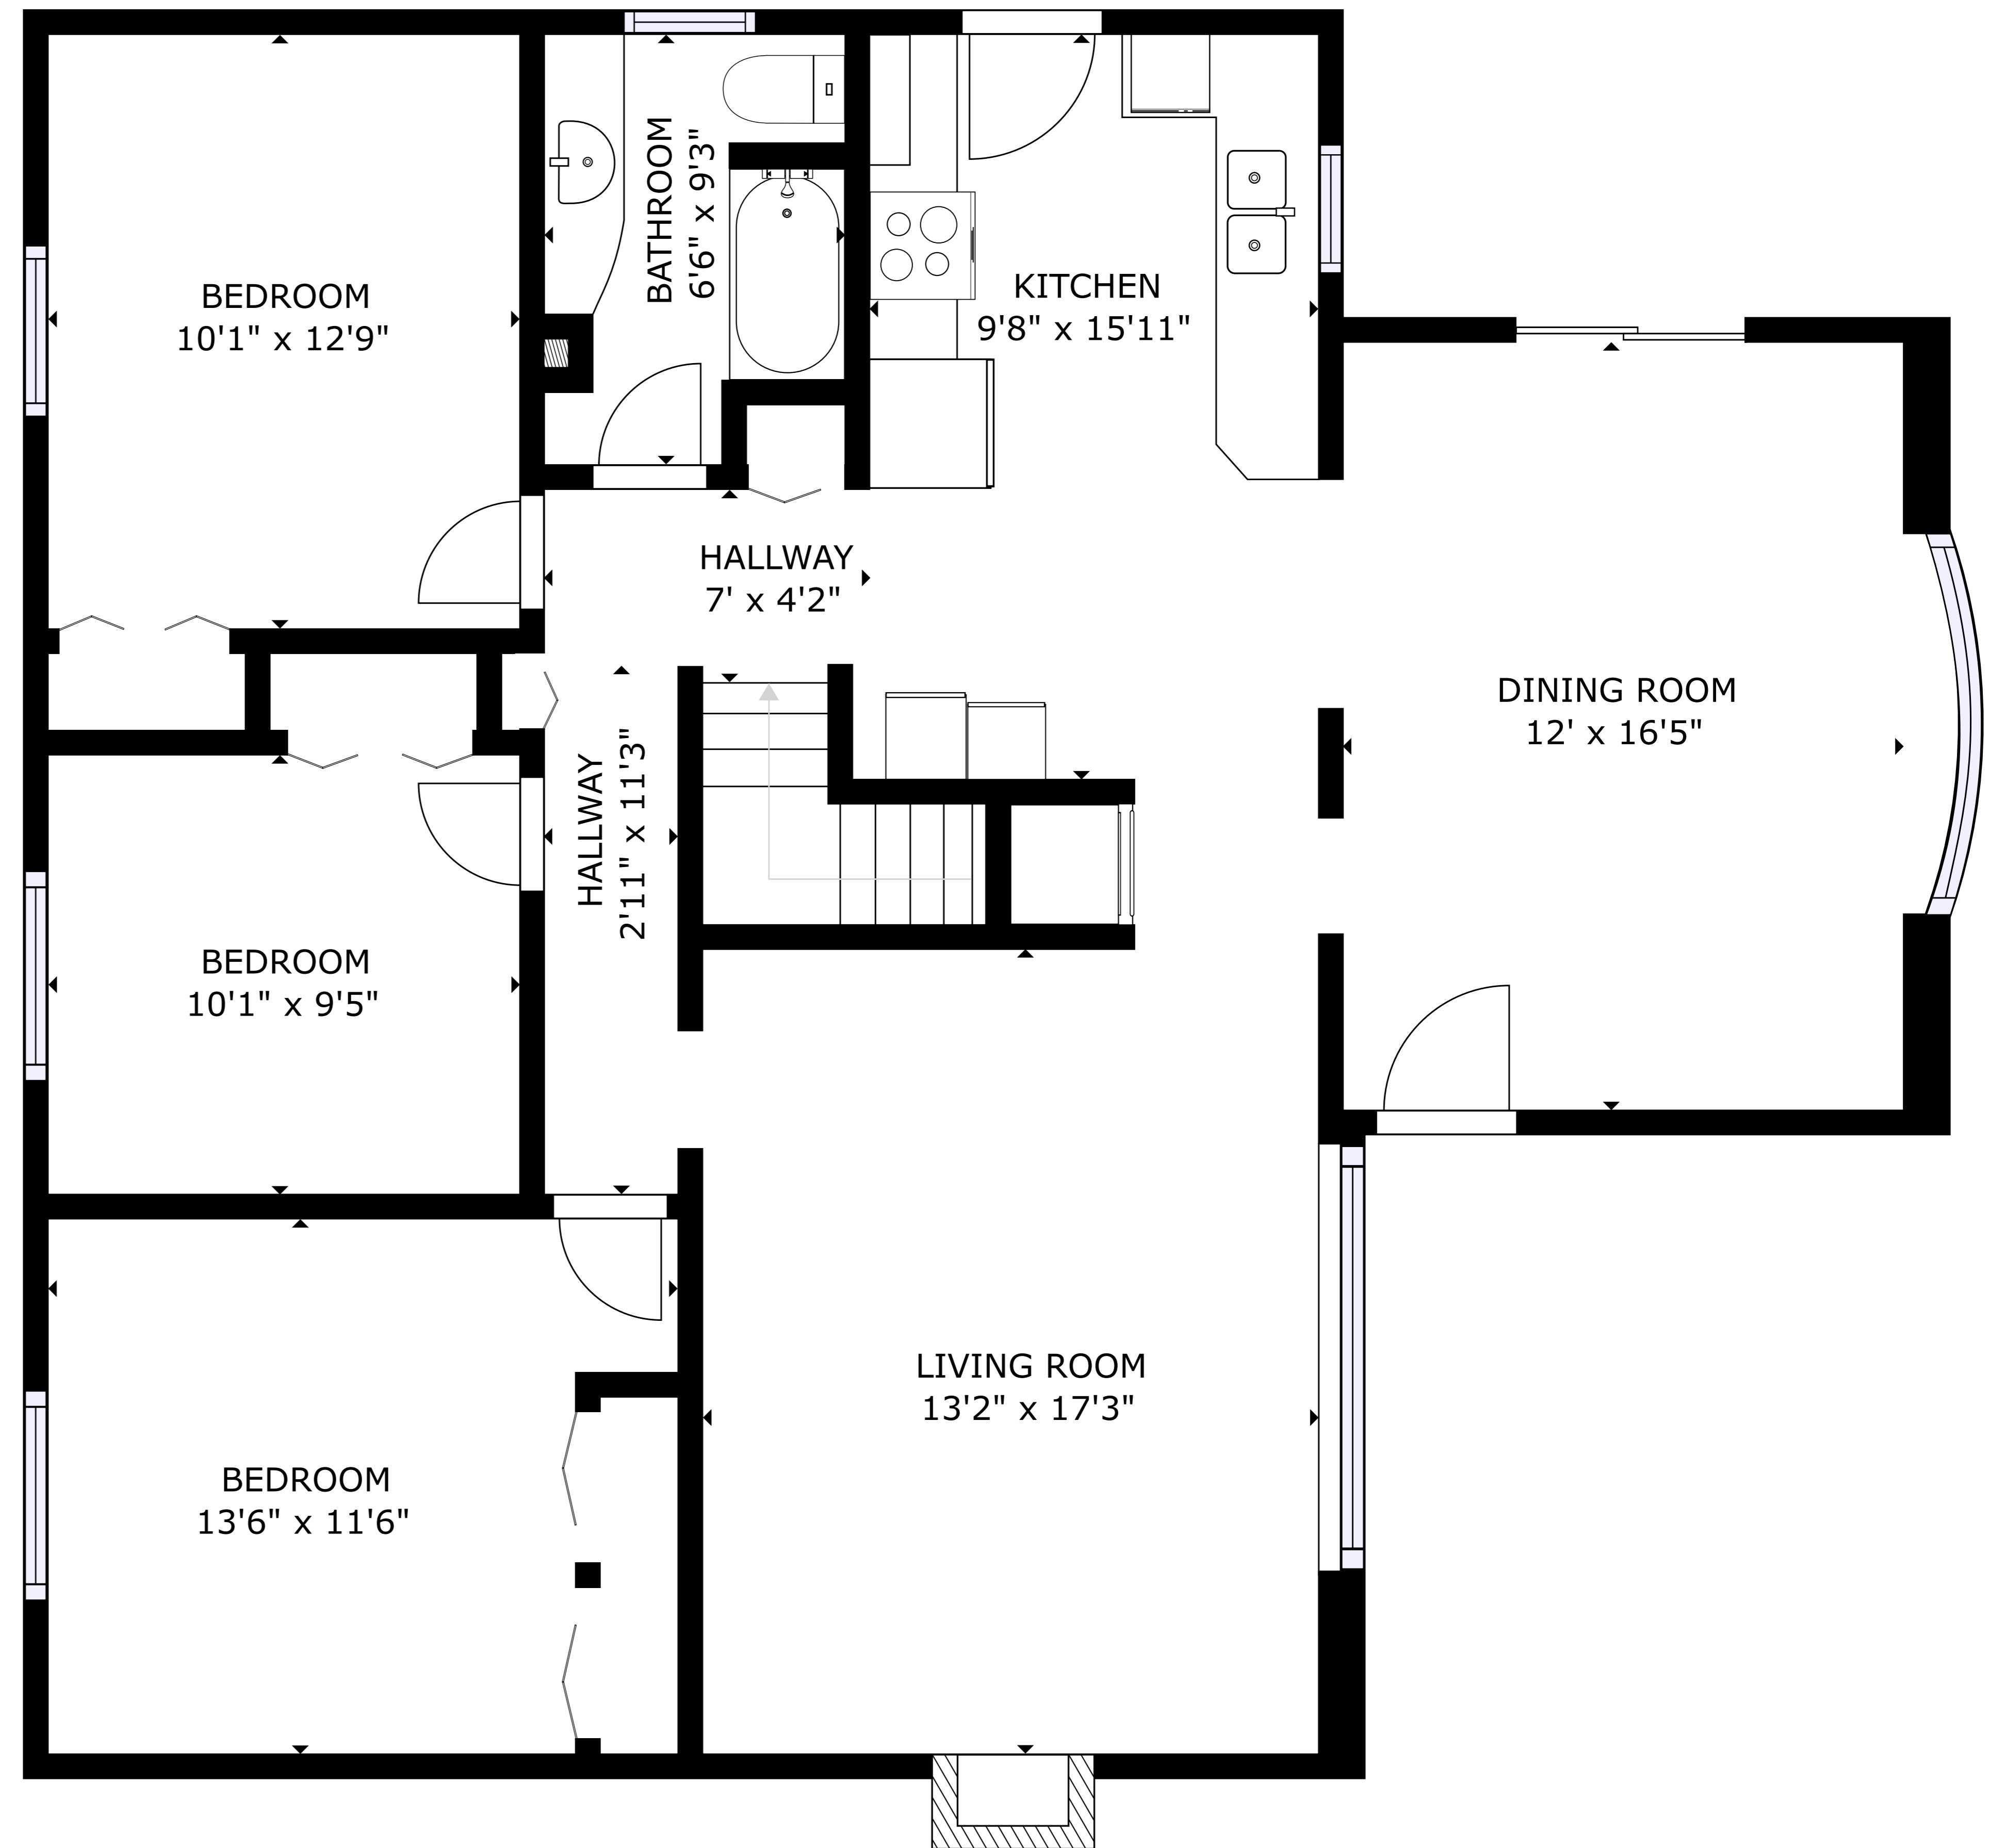

FLOOR 1

FLOOR 2

GROSS INTERNAL AREA  
 FLOOR 1: 990 sq ft, FLOOR 2: 1220 sq ft  
 TOTAL: 2210 sq ft  
 SIZES AND DIMENSIONS ARE APPROXIMATE, ACTUAL MAY VARY.