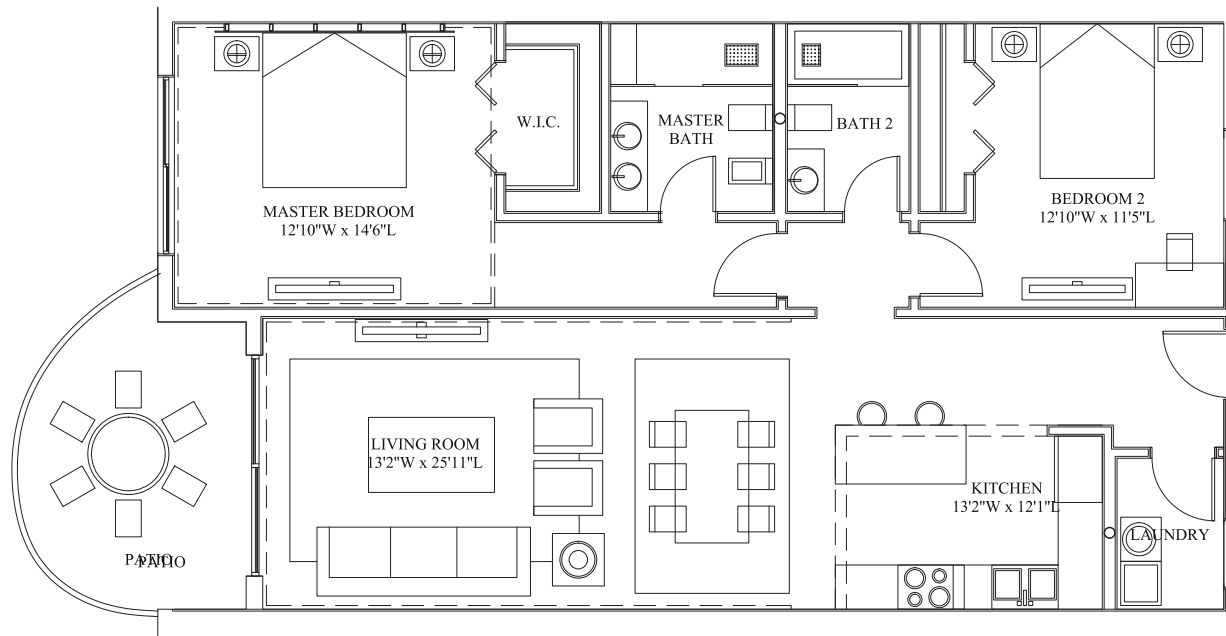

RESIDENCES 102-402, 109-409, 110-310, 111

ALLURE

Air Conditioned Space
1204 ft² / 112 m²

Patio Space
131 ft² / 12 m²

Total Space
1335 ft² / 124 m²

2 BEDROOMS
2 BATHROOMS