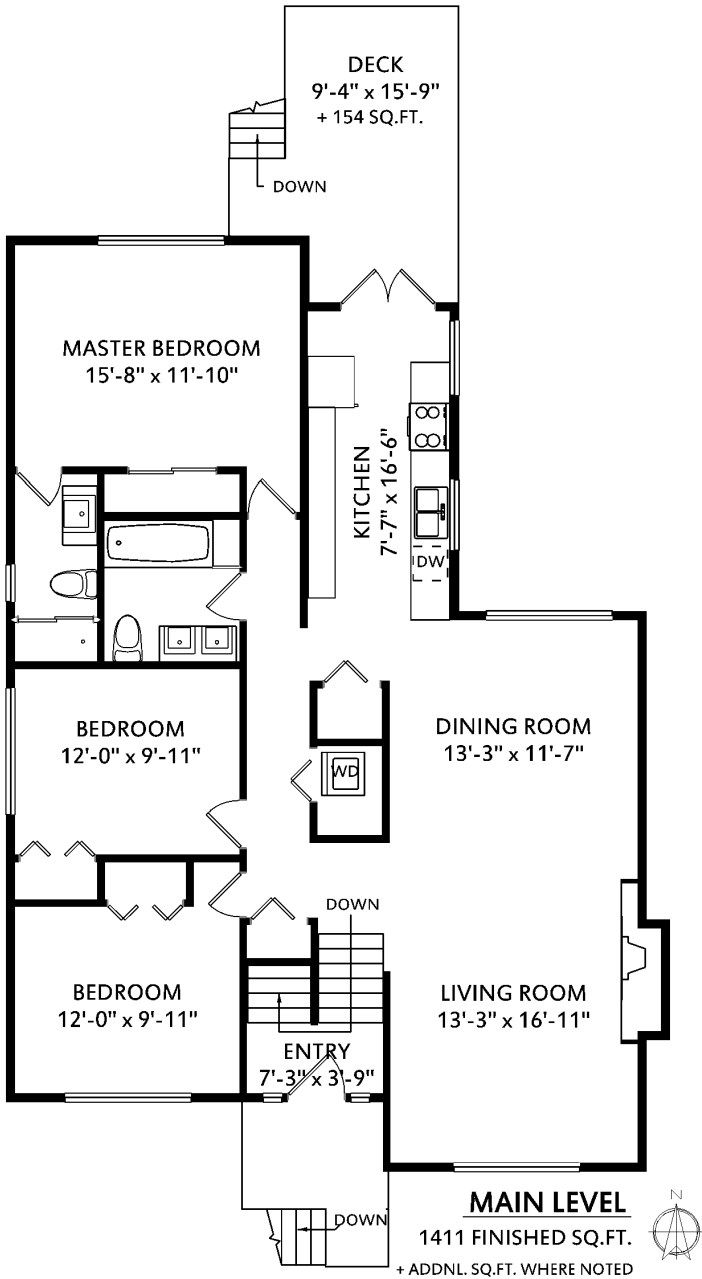

**PEMBERTON  
HOLMES**  
REAL ESTATE • EST. 1887

**Tracy Menzies\***

Personal Real Estate Corporation

(250) 419-2075

menzies.tracy@gmail.com

http://TracyMenzies.com

1982 Allenby St

	Fin. Sq.Ft.	UnFin. Sq.Ft.	Total Sq.Ft.
Main Level	1411	0	1411
Lower Level	1412	0	1412
<b>Total</b>	<b>2823</b>	<b>0</b>	<b>2823</b>

Shown length and width dimensions are approximate. Area sq.ft. is representative of the on-site measurements. (1" accuracy)

Figures, Calculations, and Representations are for indicative and promotional purpose only. VI Standard Real Estate Services Inc. will not be liable for any damages of any kind arising from the mis-use of this information.