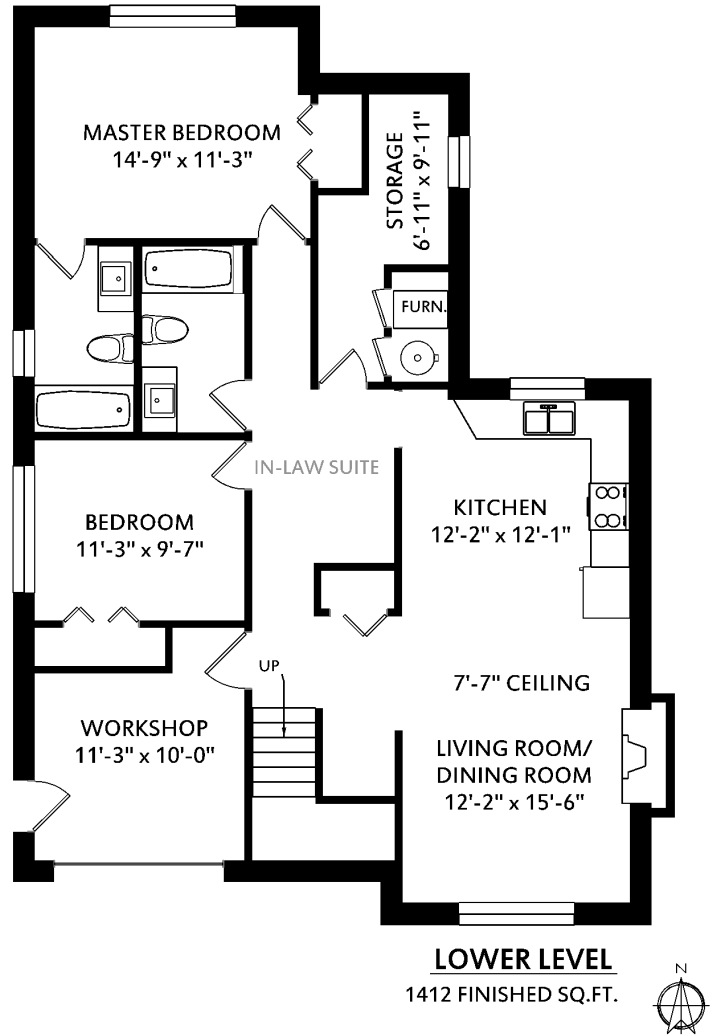

**PEMBERTON  
HOLMES**  
REAL ESTATE • EST. 1887

**Tracy Menzies\***

Personal Real Estate Corporation

(250) 419-2075

menzies.tracy@gmail.com

http://TracyMenzies.com

1982 Allenby St

	Fin. Sq.Ft.	UnFin. Sq.Ft.	Total Sq.Ft.
Main Level	1411	0	1411
Lower Level	1412	0	1412
<b>Total</b>	<b>2823</b>	<b>0</b>	<b>2823</b>

Shown length and width dimensions are approximate. Area sq.ft. is representative of the on-site measurements. (1" accuracy)

Figures, Calculations, and Representations are for indicative and promotional purpose only. VI Standard Real Estate Services Inc. will not be liable for any damages of any kind arising from the mis-use of this information.