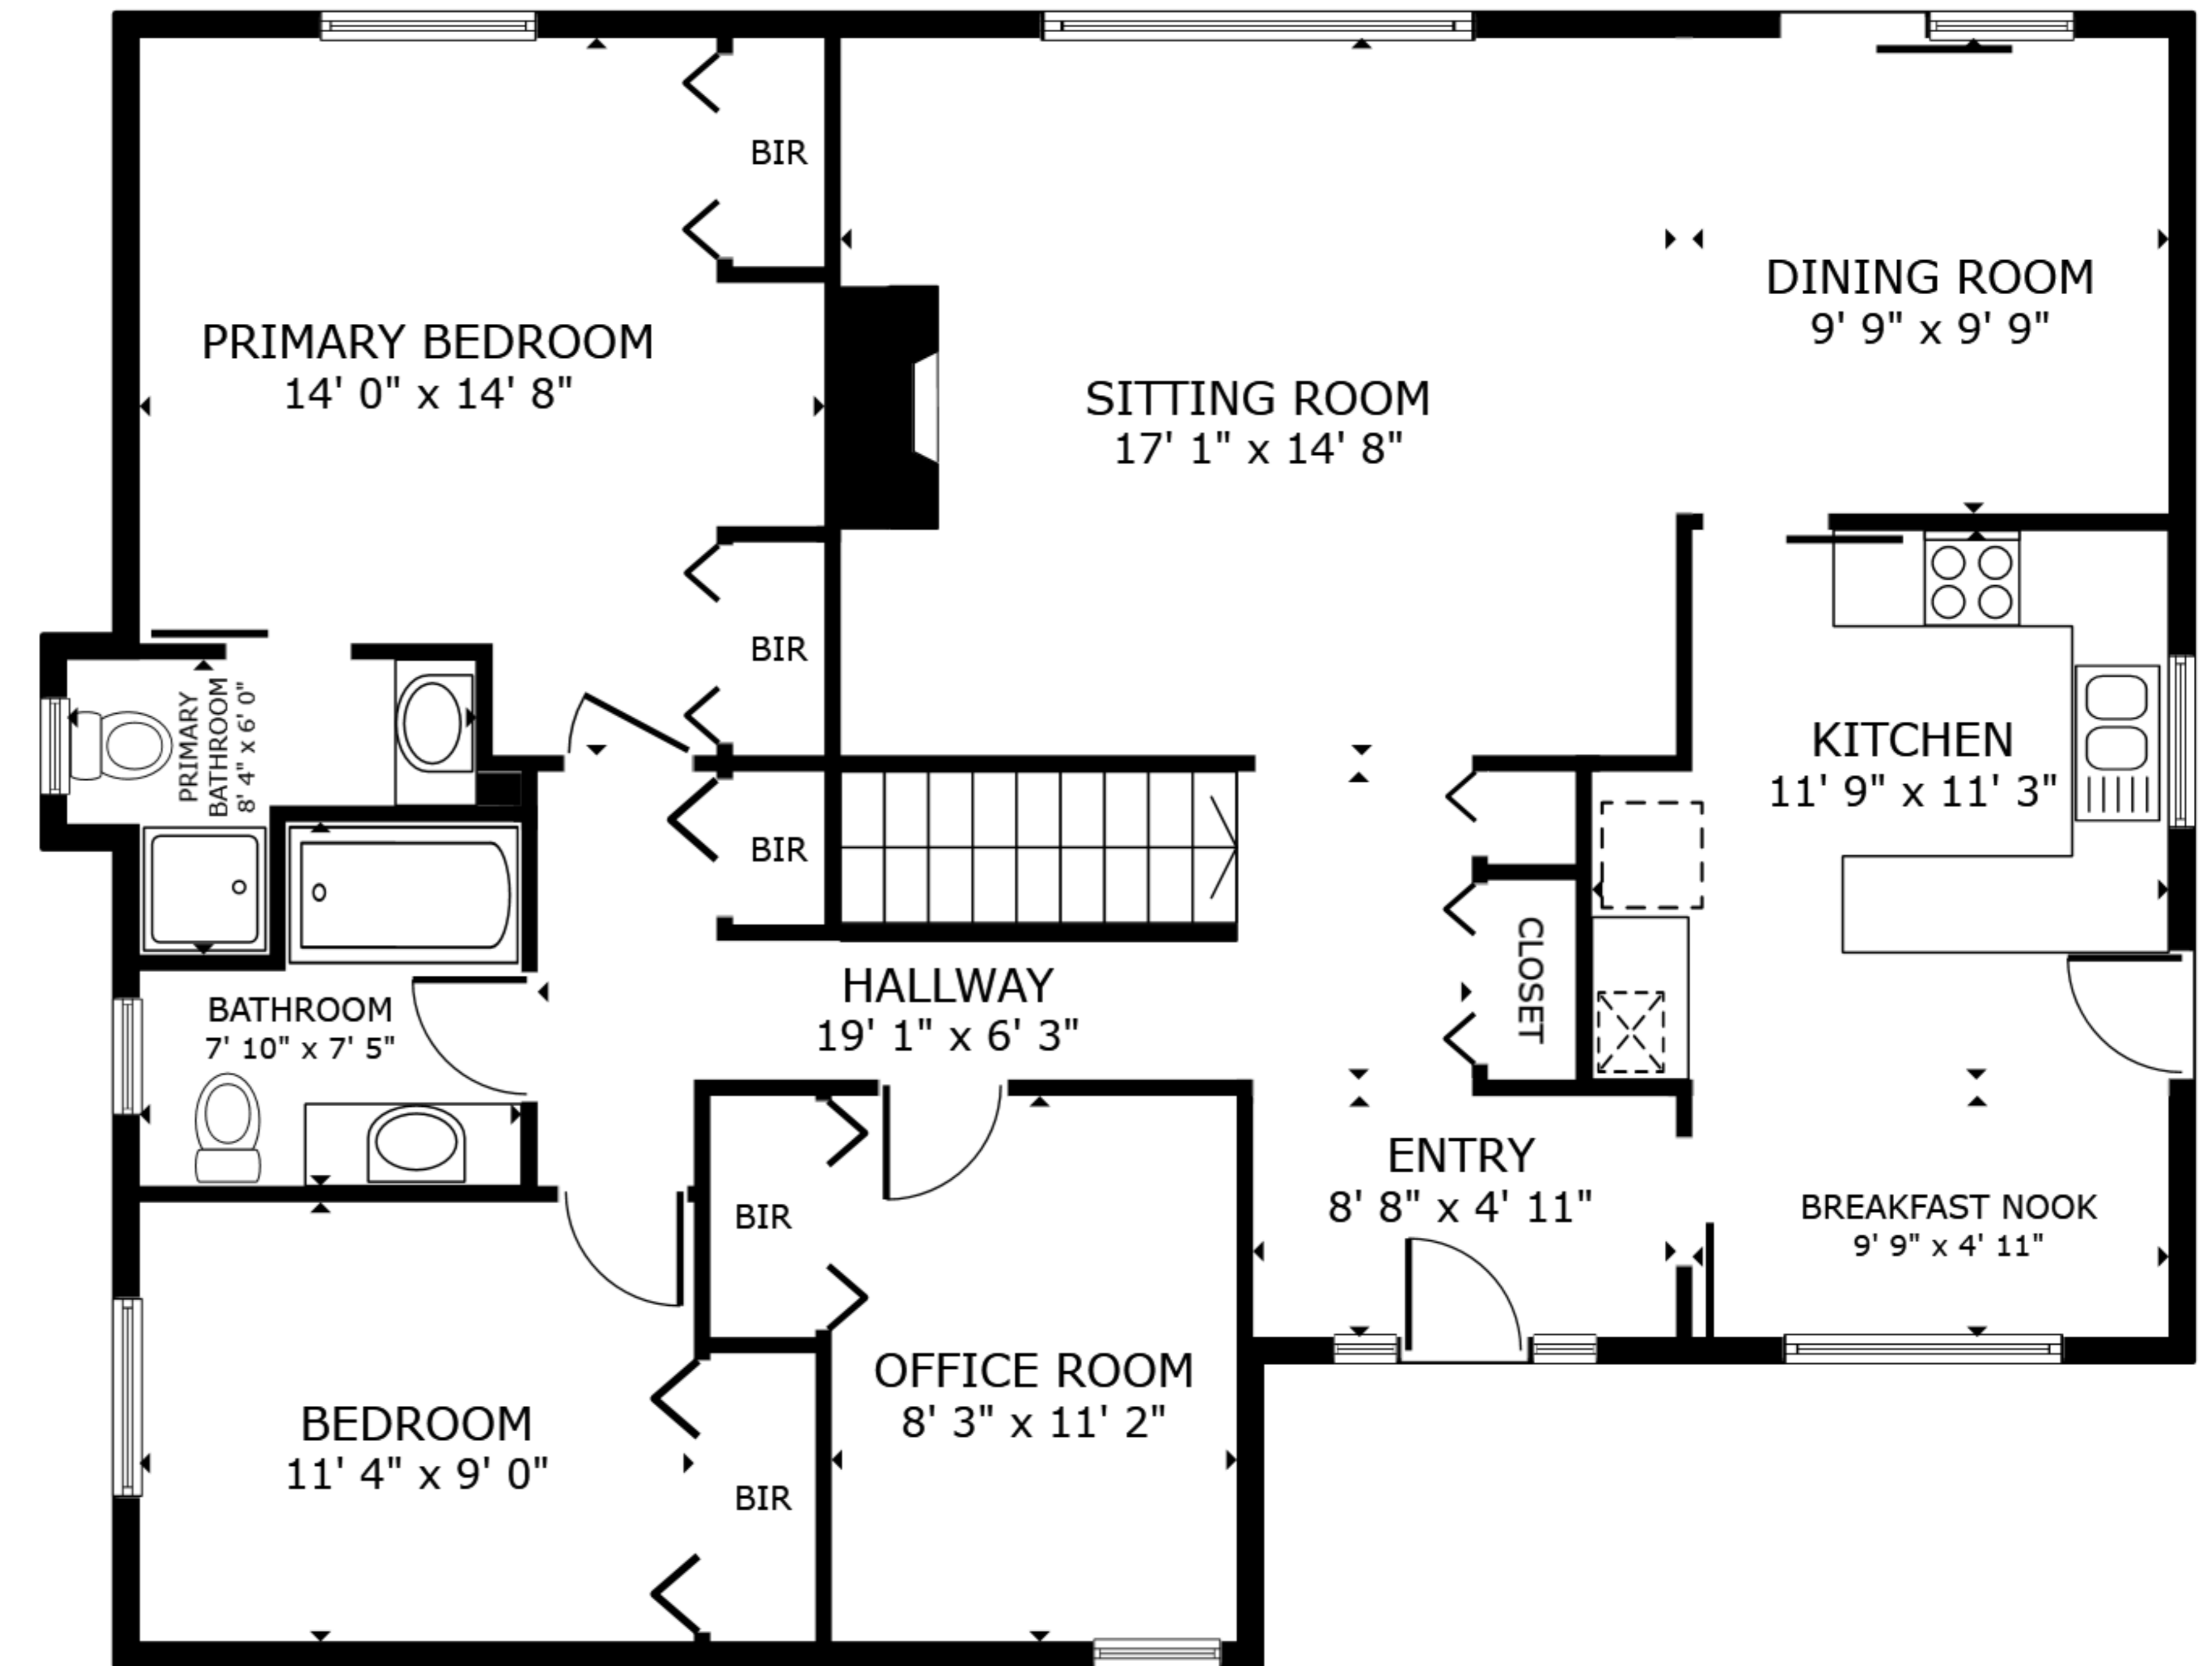

FLOOR 1

FLOOR 2

GROSS INTERNAL AREA  
 FLOOR 1 1,238 sq.ft. FLOOR 2 1,243 sq.ft.  
 TOTAL : 2,481 sq.ft.

SIZES AND DIMENSIONS ARE APPROXIMATE, ACTUAL MAY VARY.