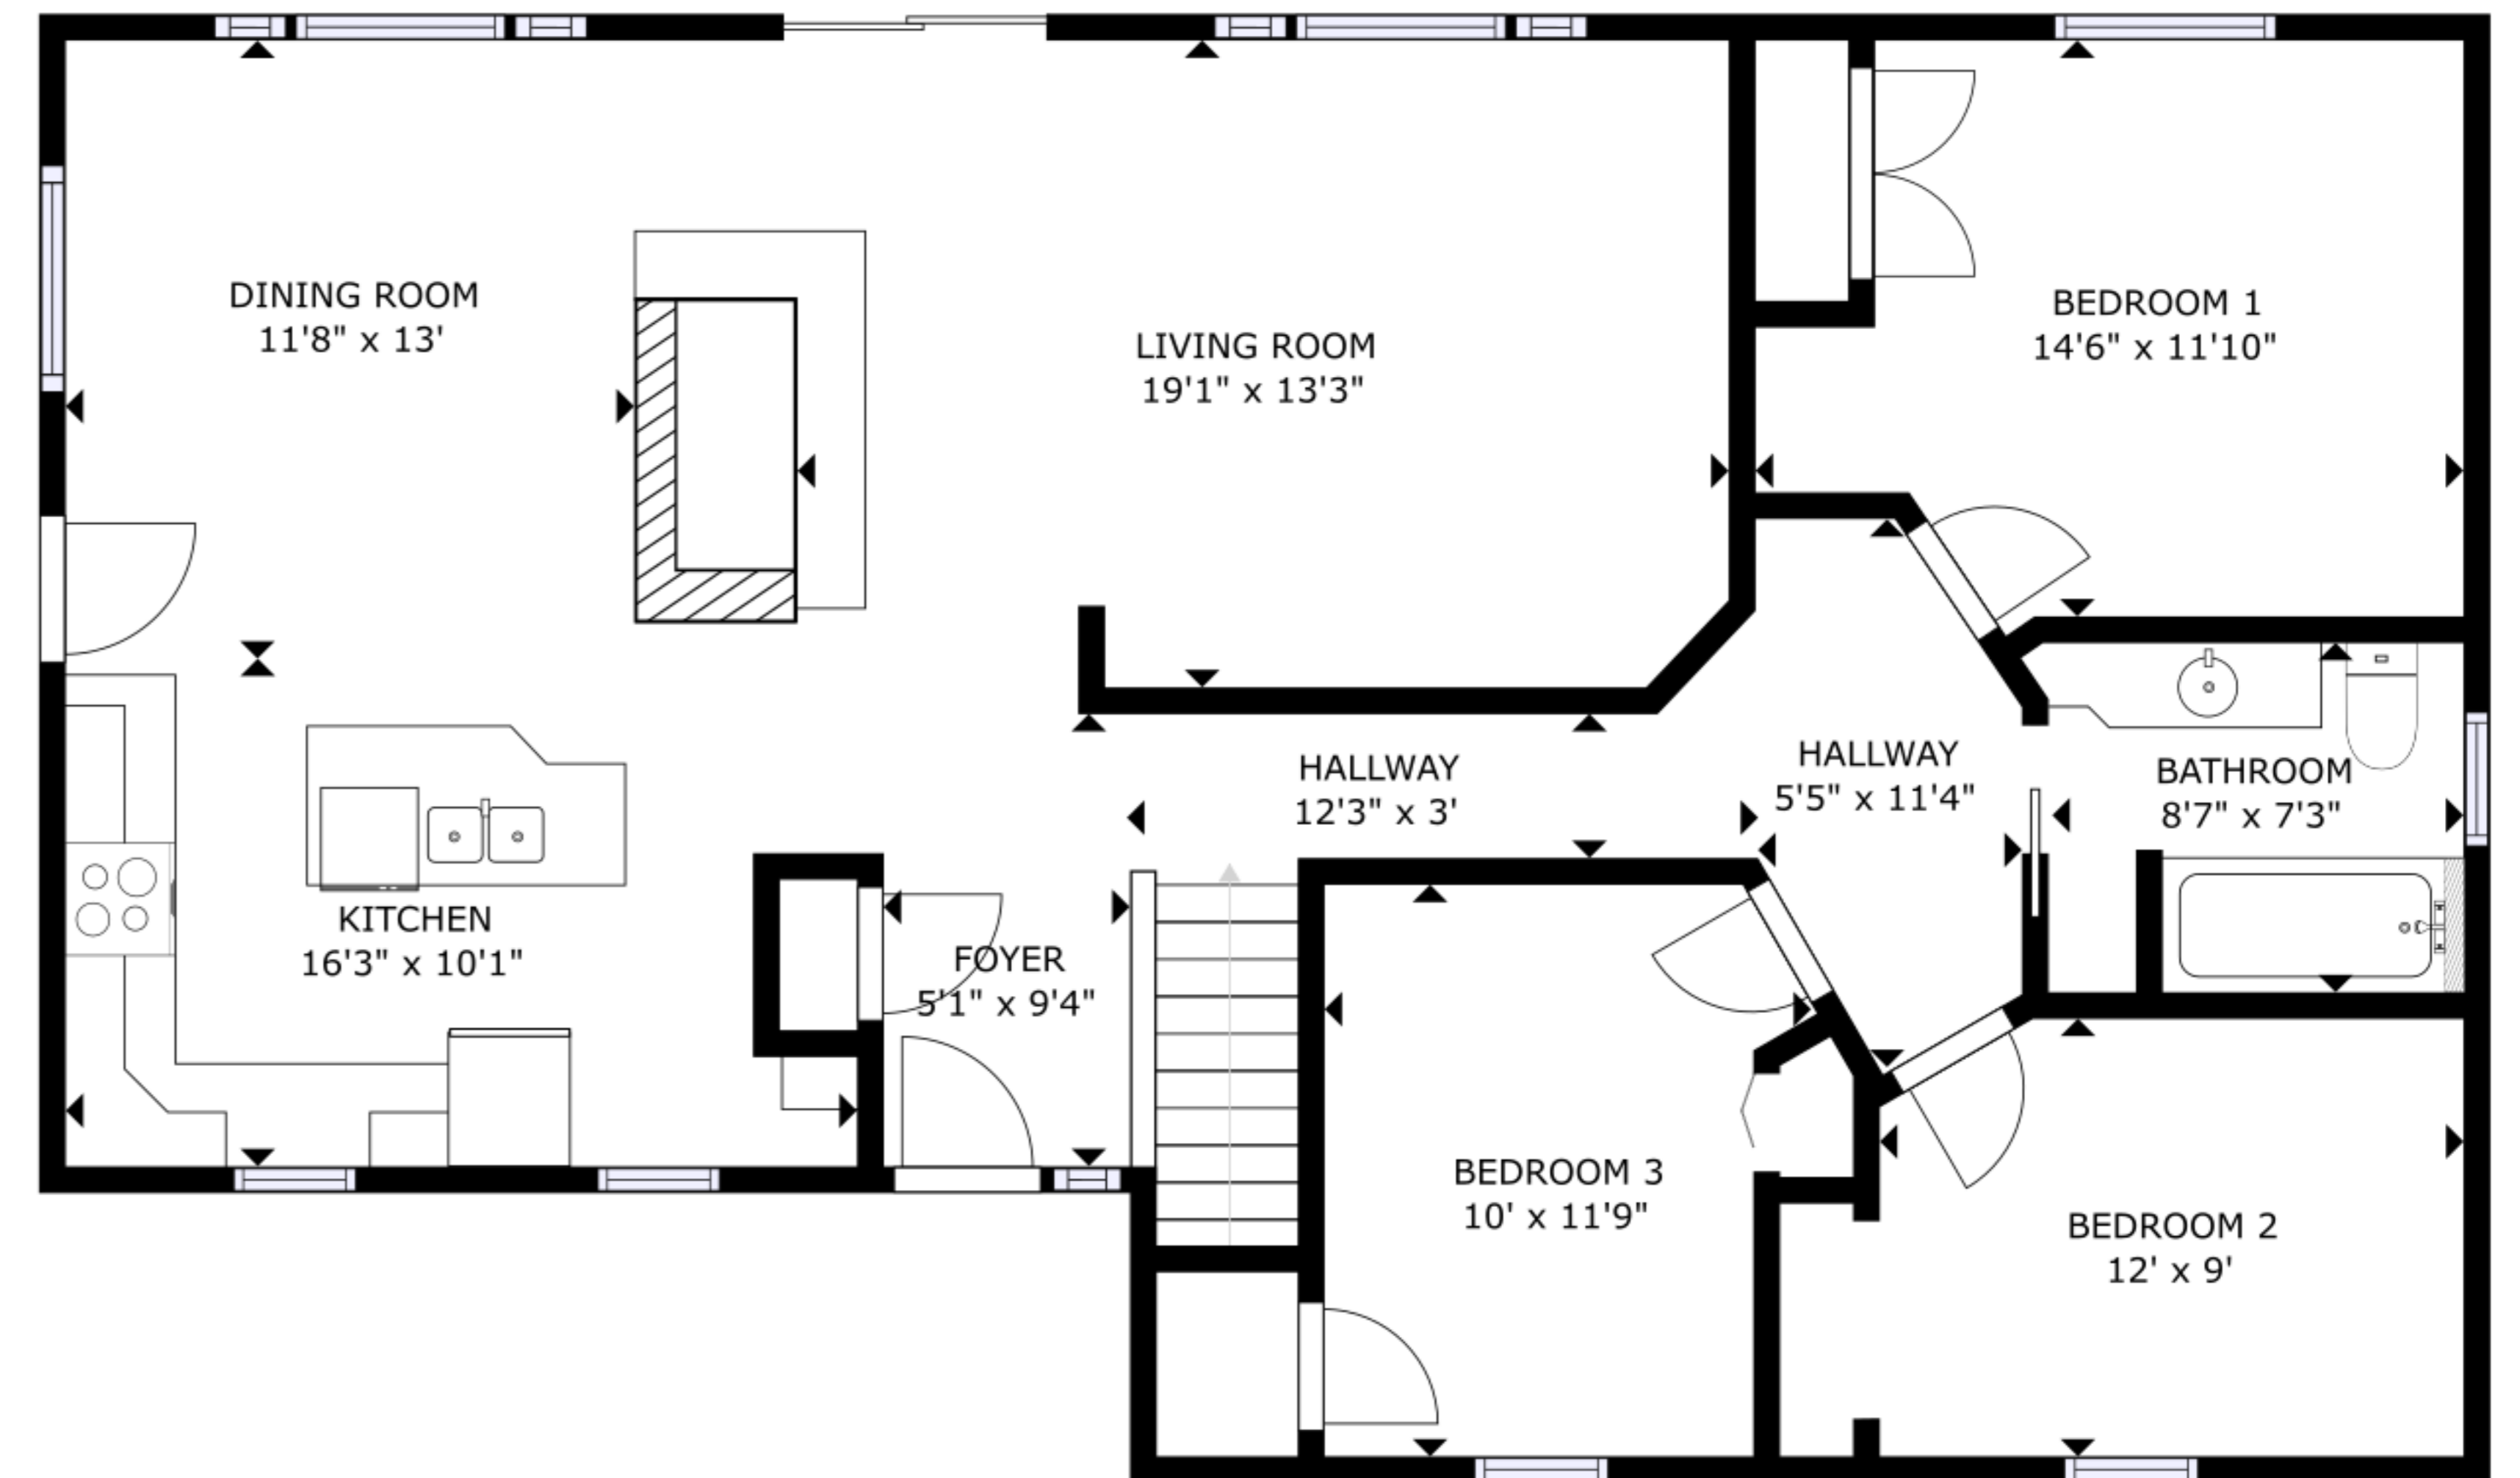

FLOOR 1

FLOOR 2

GROSS INTERNAL AREA
 FLOOR 1: 1242 sq ft, FLOOR 2: 1292 sq ft
 TOTAL: 2534 sq ft
 SIZES AND DIMENSIONS ARE APPROXIMATE, ACTUAL MAY VARY.