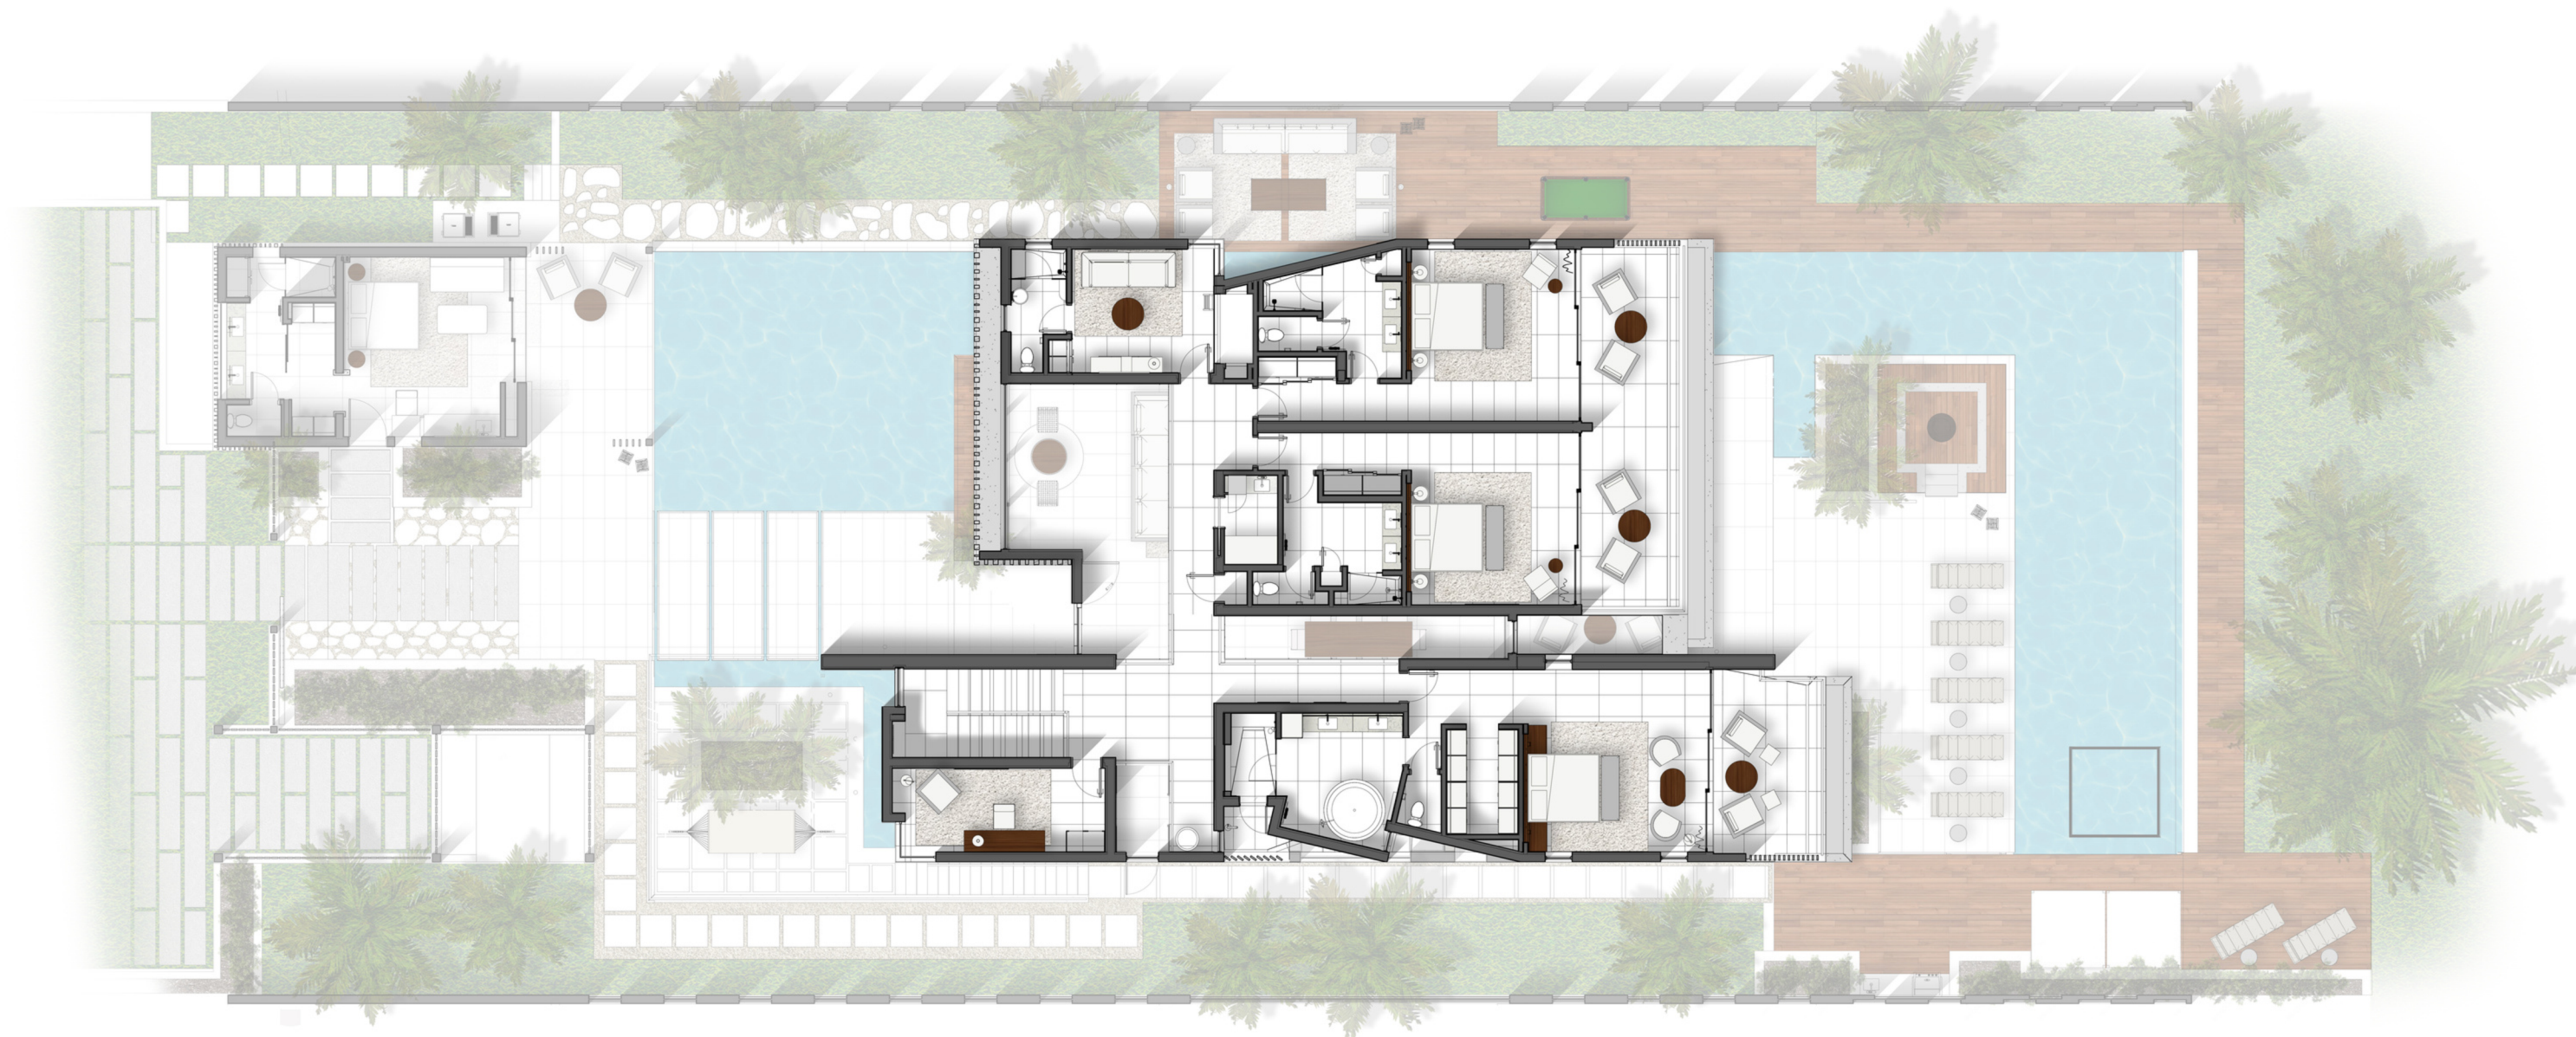

NAVAH

Internal 5,991 Sq Ft
Under Roof 11,212 Sq Ft
Total Area 17,203 Sq Ft

NAVAH

Internal 5,991 Sq Ft
Under Roof 11,212 Sq Ft
Total Area 17,203 Sq Ft