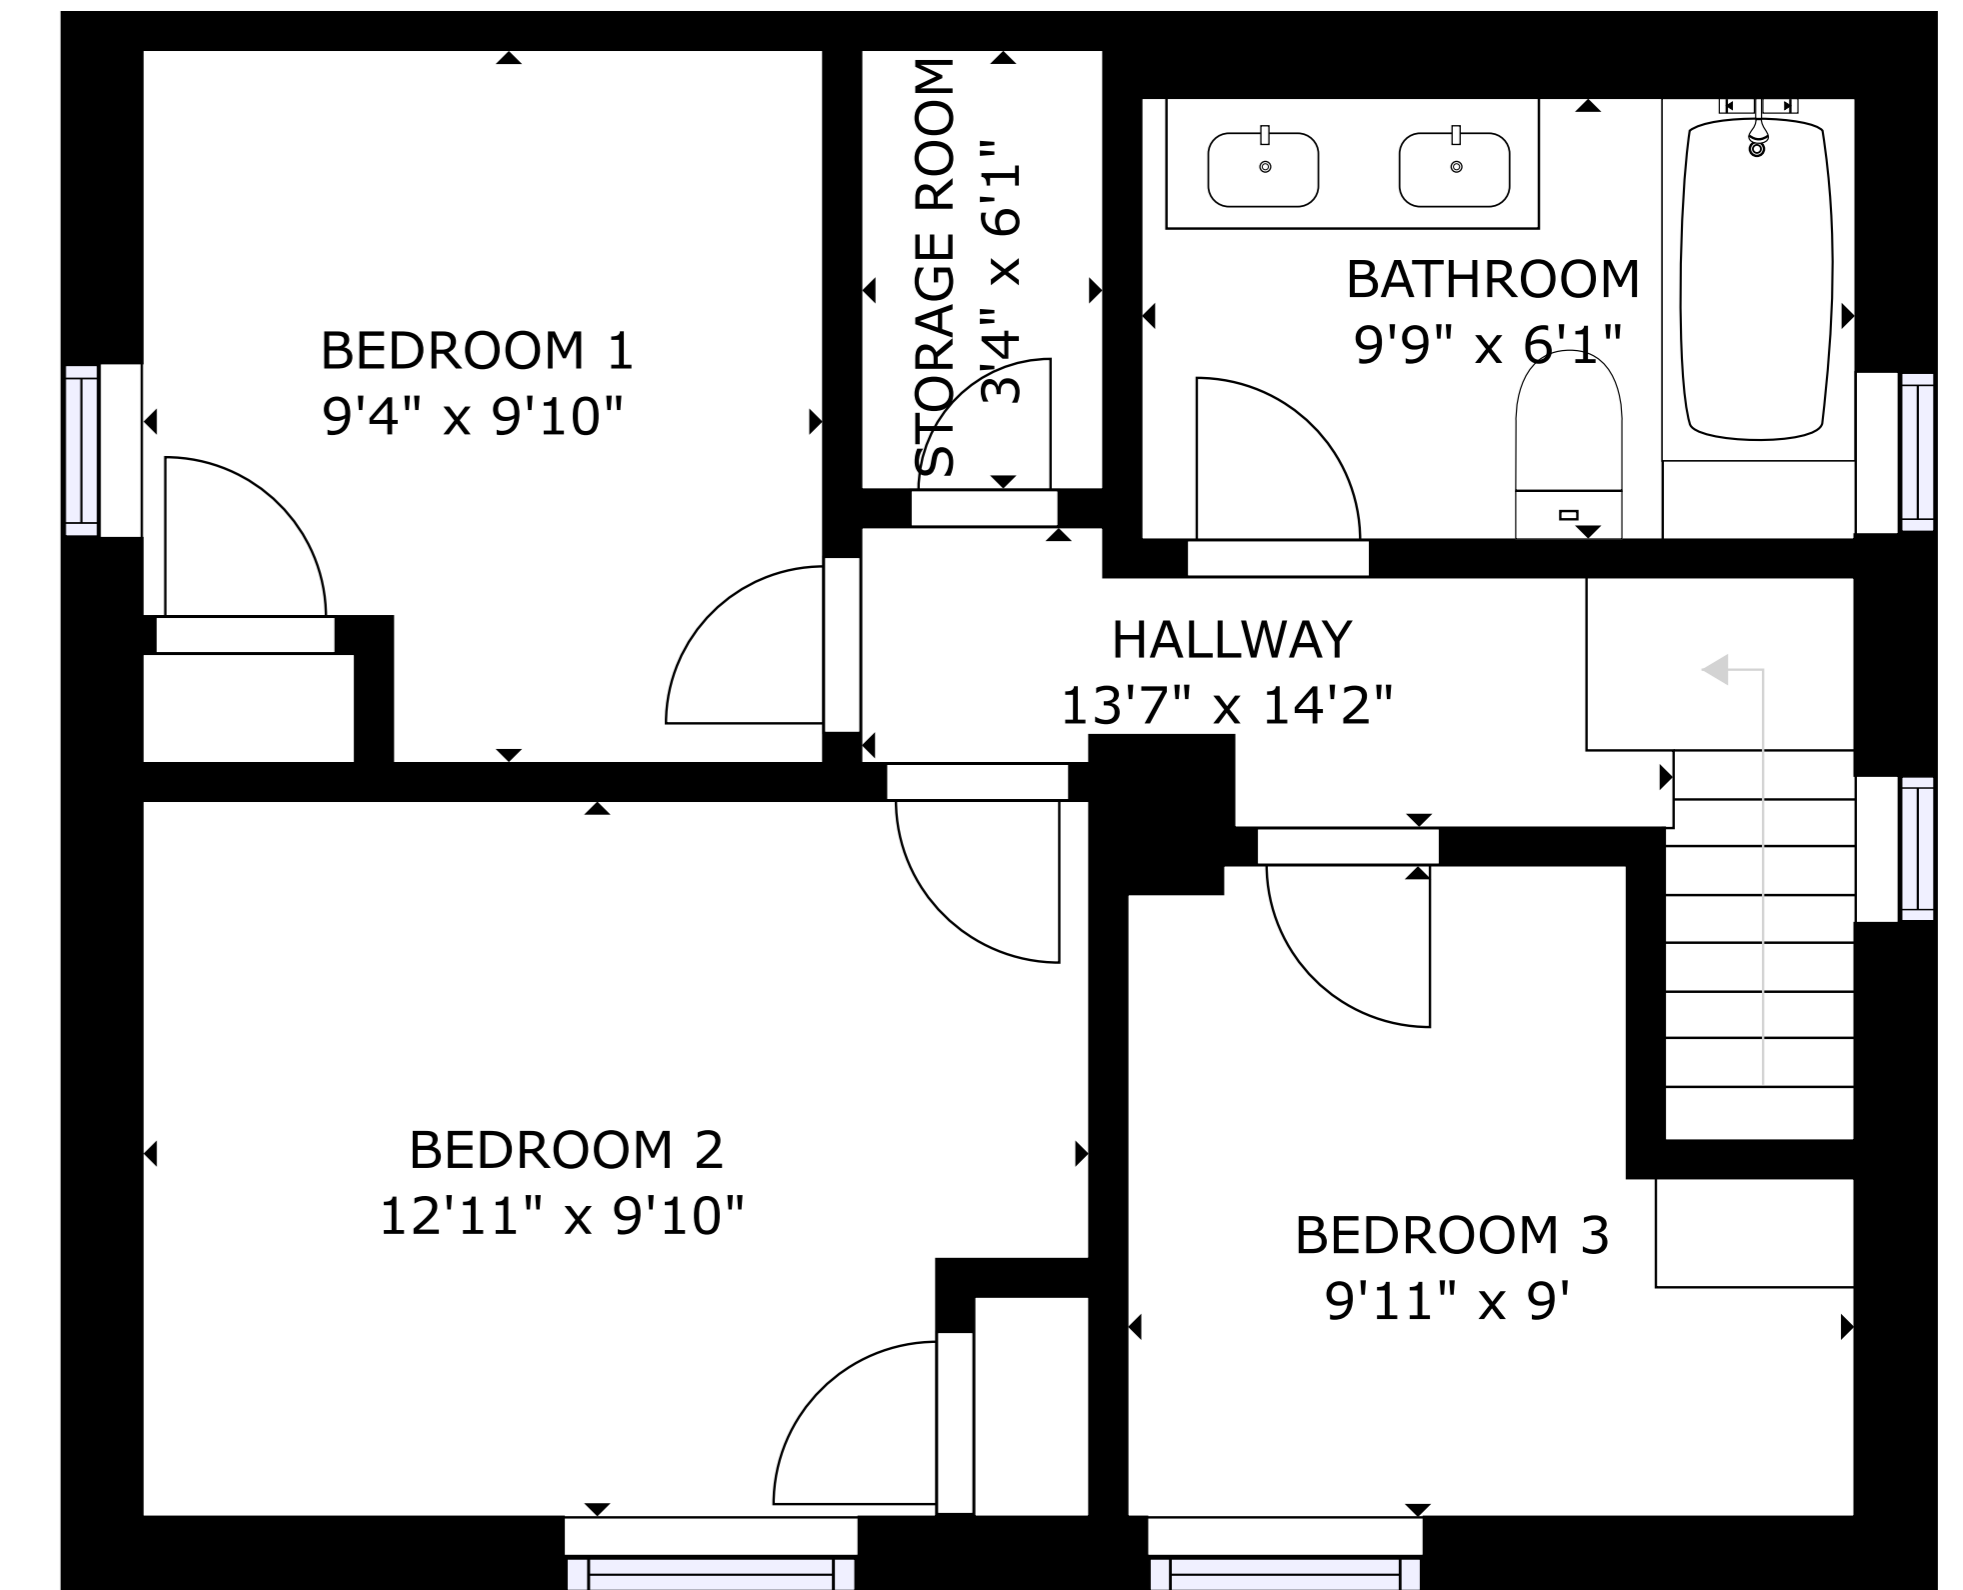

FLOOR 1

FLOOR 2

FLOOR 3

GROSS INTERNAL AREA  
 FLOOR 1: 836 sq ft, FLOOR 2: 818 sq ft, FLOOR 3: 508 sq ft  
 TOTAL: 2162 sq ft  
 SIZES AND DIMENSIONS ARE APPROXIMATE, ACTUAL MAY VARY.