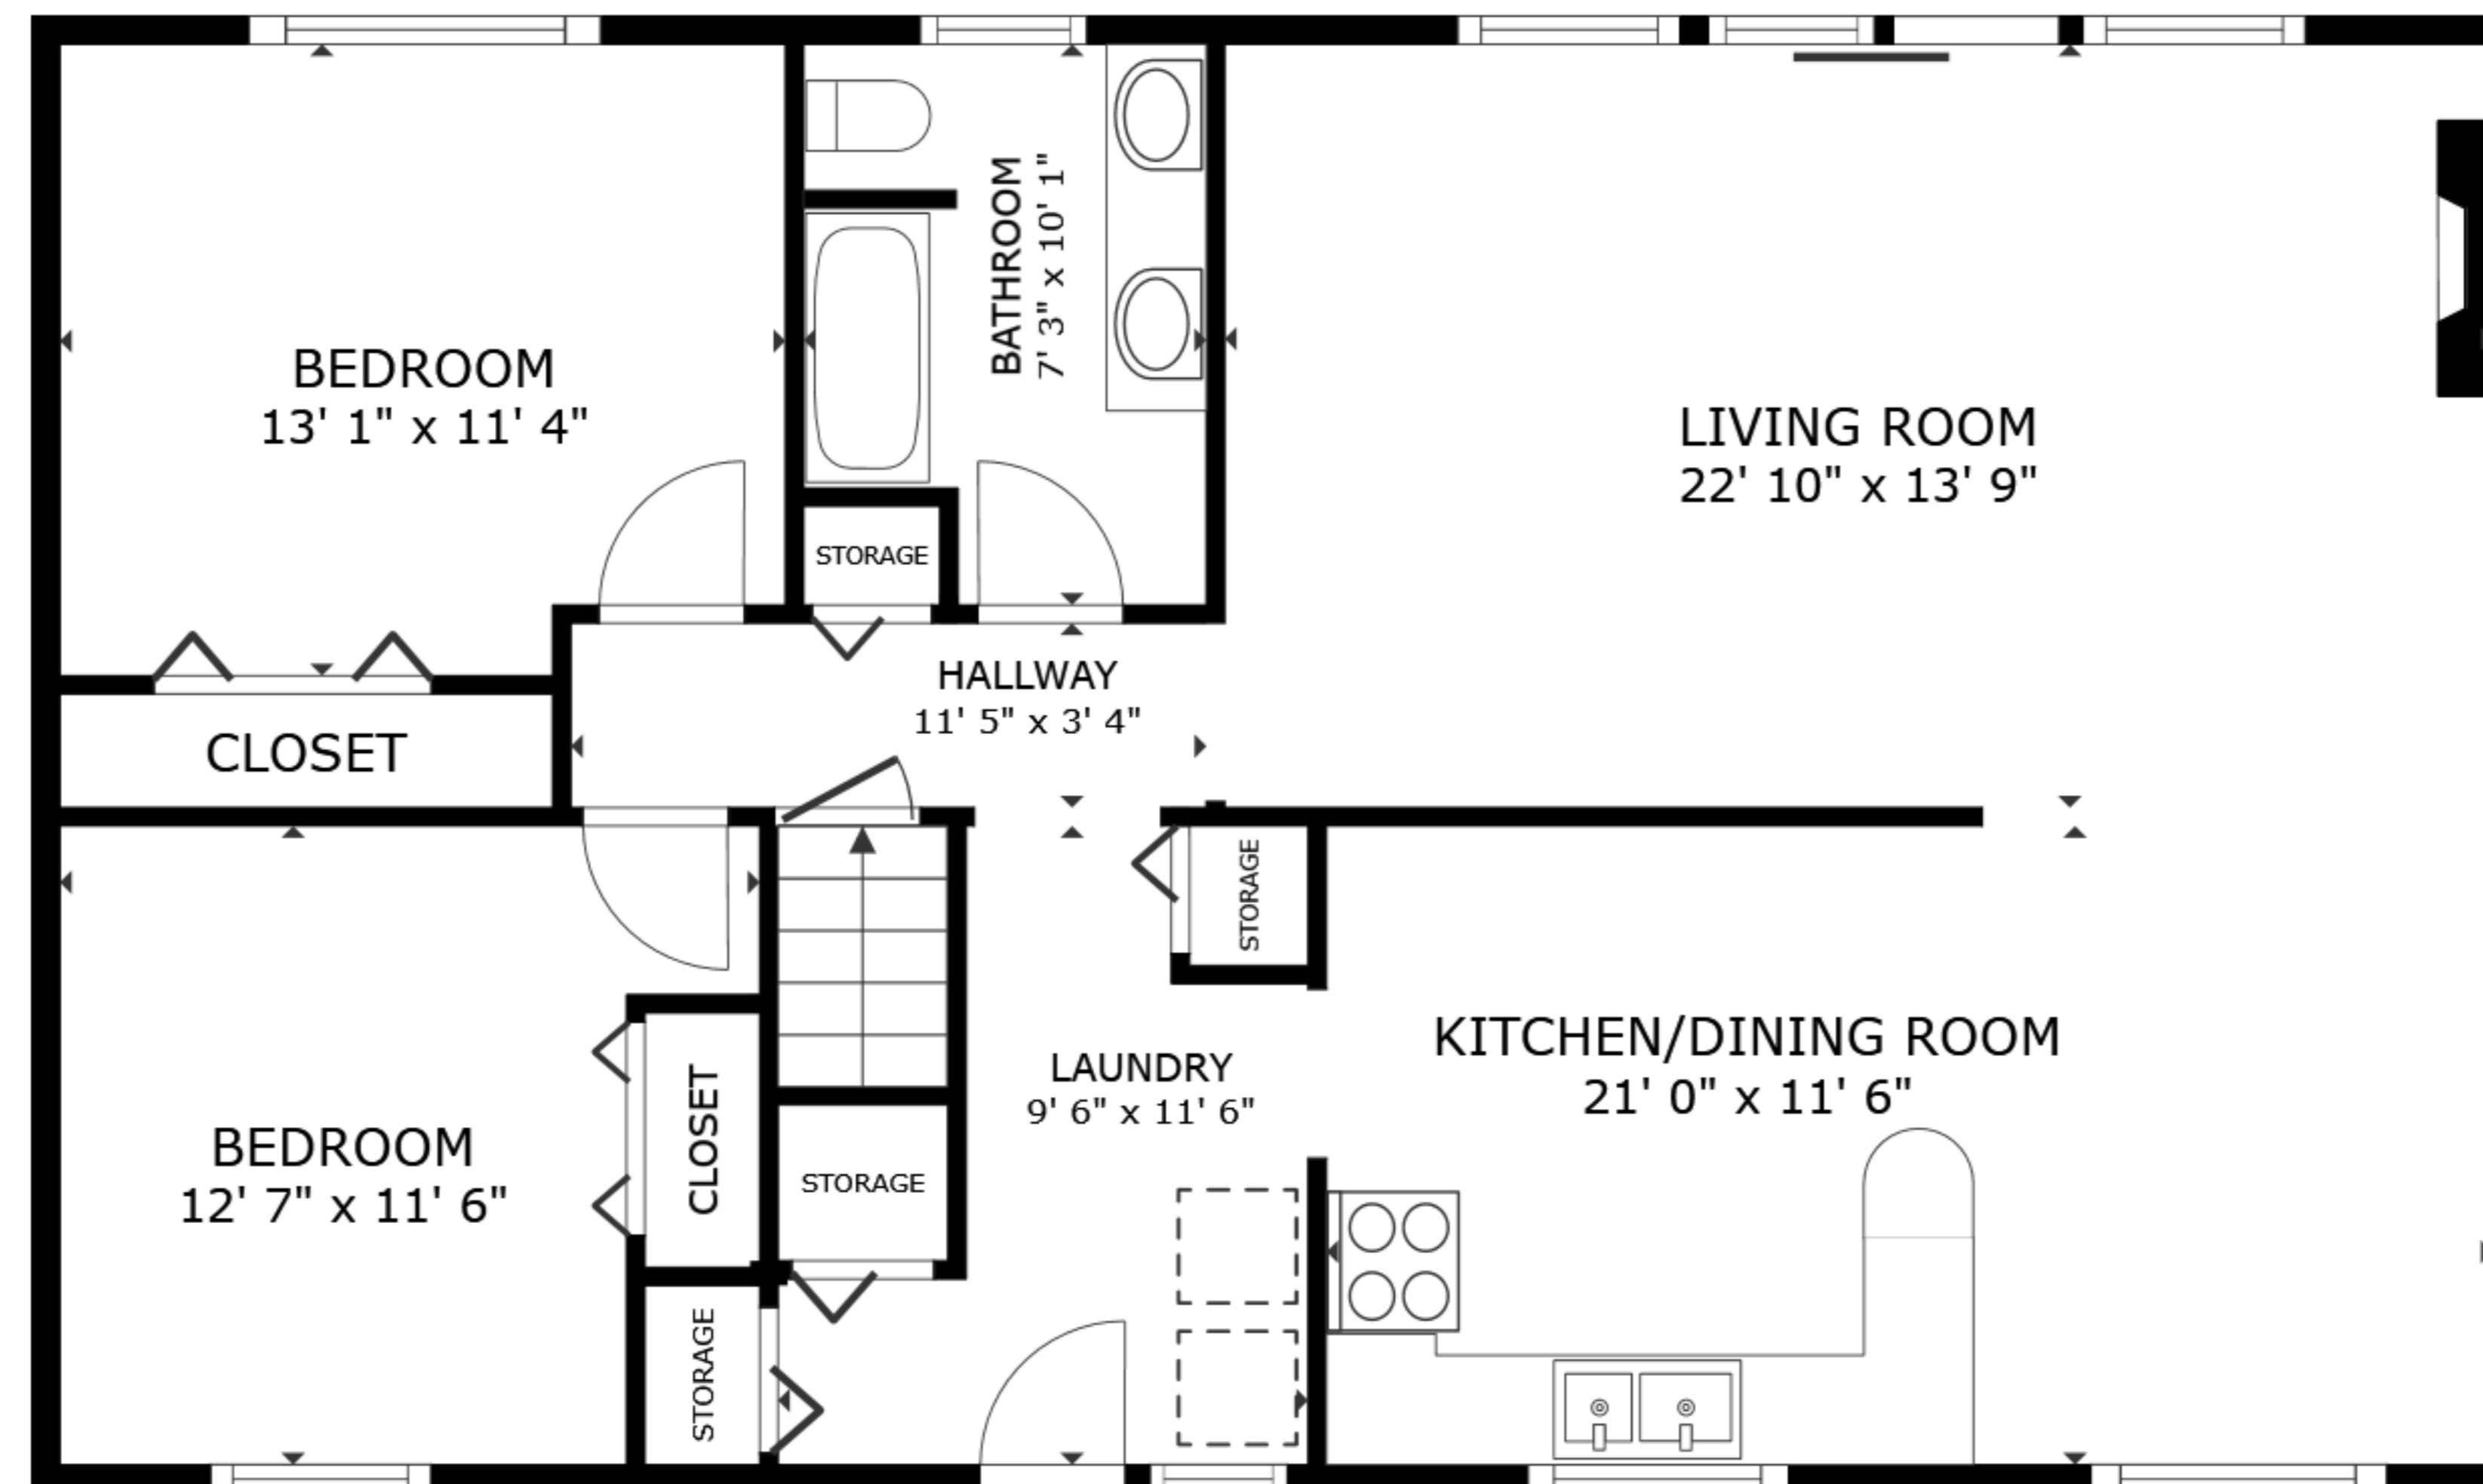

FLOOR 1

FLOOR 2

GROSS INTERNAL AREA  
 FLOOR 1 1,042 sq.ft. FLOOR 2 1,118 sq.ft.  
 TOTAL : 2,160 sq.ft.

SIZES AND DIMENSIONS ARE APPROXIMATE, ACTUAL MAY VARY.