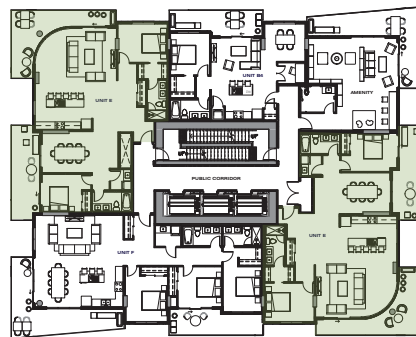

Trillium Canopy Collection Type E

- 2 bedroom + 2 bathroom
- Interior 1506 s.f.
- Balconies 396 s.f. (214 s.f. + 182 s.f.)
- Located on floor 22 N & S

Developer reserves the right to make modifications to floorplans, layouts, areas, specifications, finishes, sizes, prices and availability without notice. Actual floorplans may have minor variations and are based on architectural areas. This is not an offering for sale. An offering for sale can only be made with a Disclosure Statement. E.&O.E.