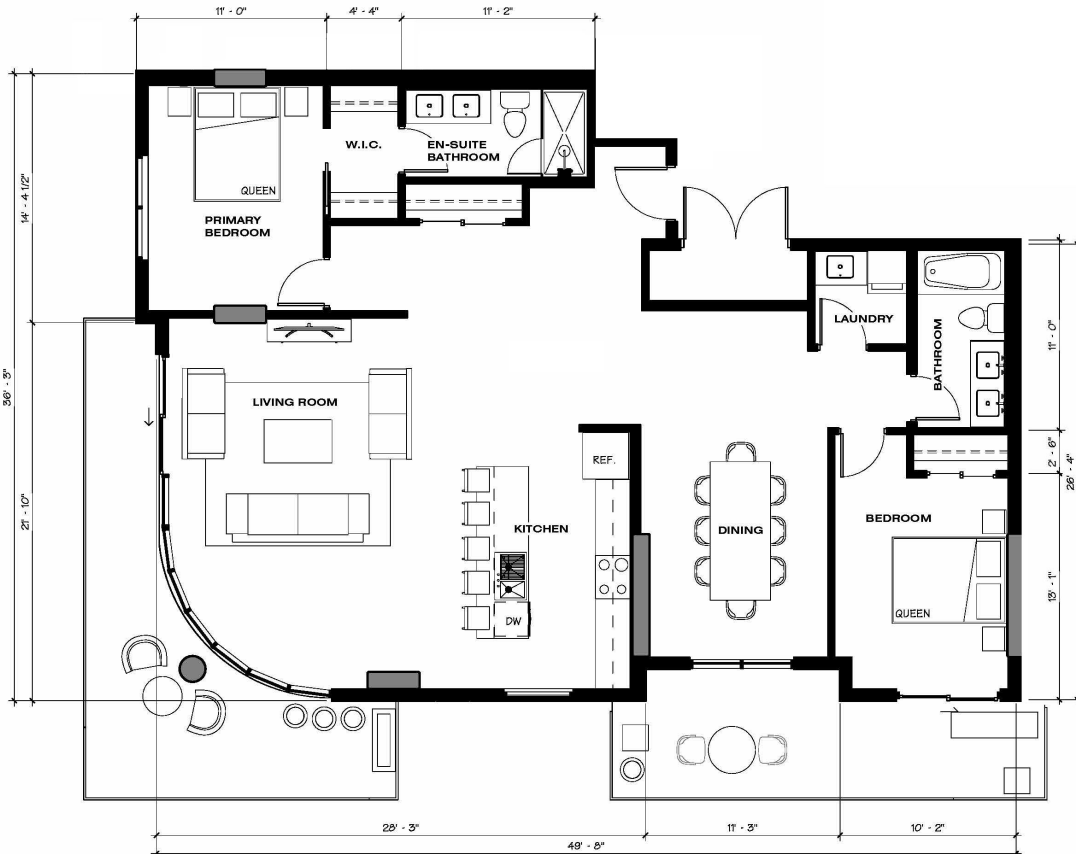

Trillium Canopy Collection Type E

- 2 bedroom + 2 bathroom
- Interior 1506 s.f.
- Balconies 396 s.f. (214 s.f. + 182 s.f.)
- Located on floor 22 N & S

Developer reserves the right to make modifications to floorplans, layouts, areas, specifications, finishes, sizes, prices and availability without notice. Actual floorplans may have minor variations and are based on architectural areas. This is not an offering for sale. An offering for sale can only be made with a Disclosure Statement. E.&O.E.