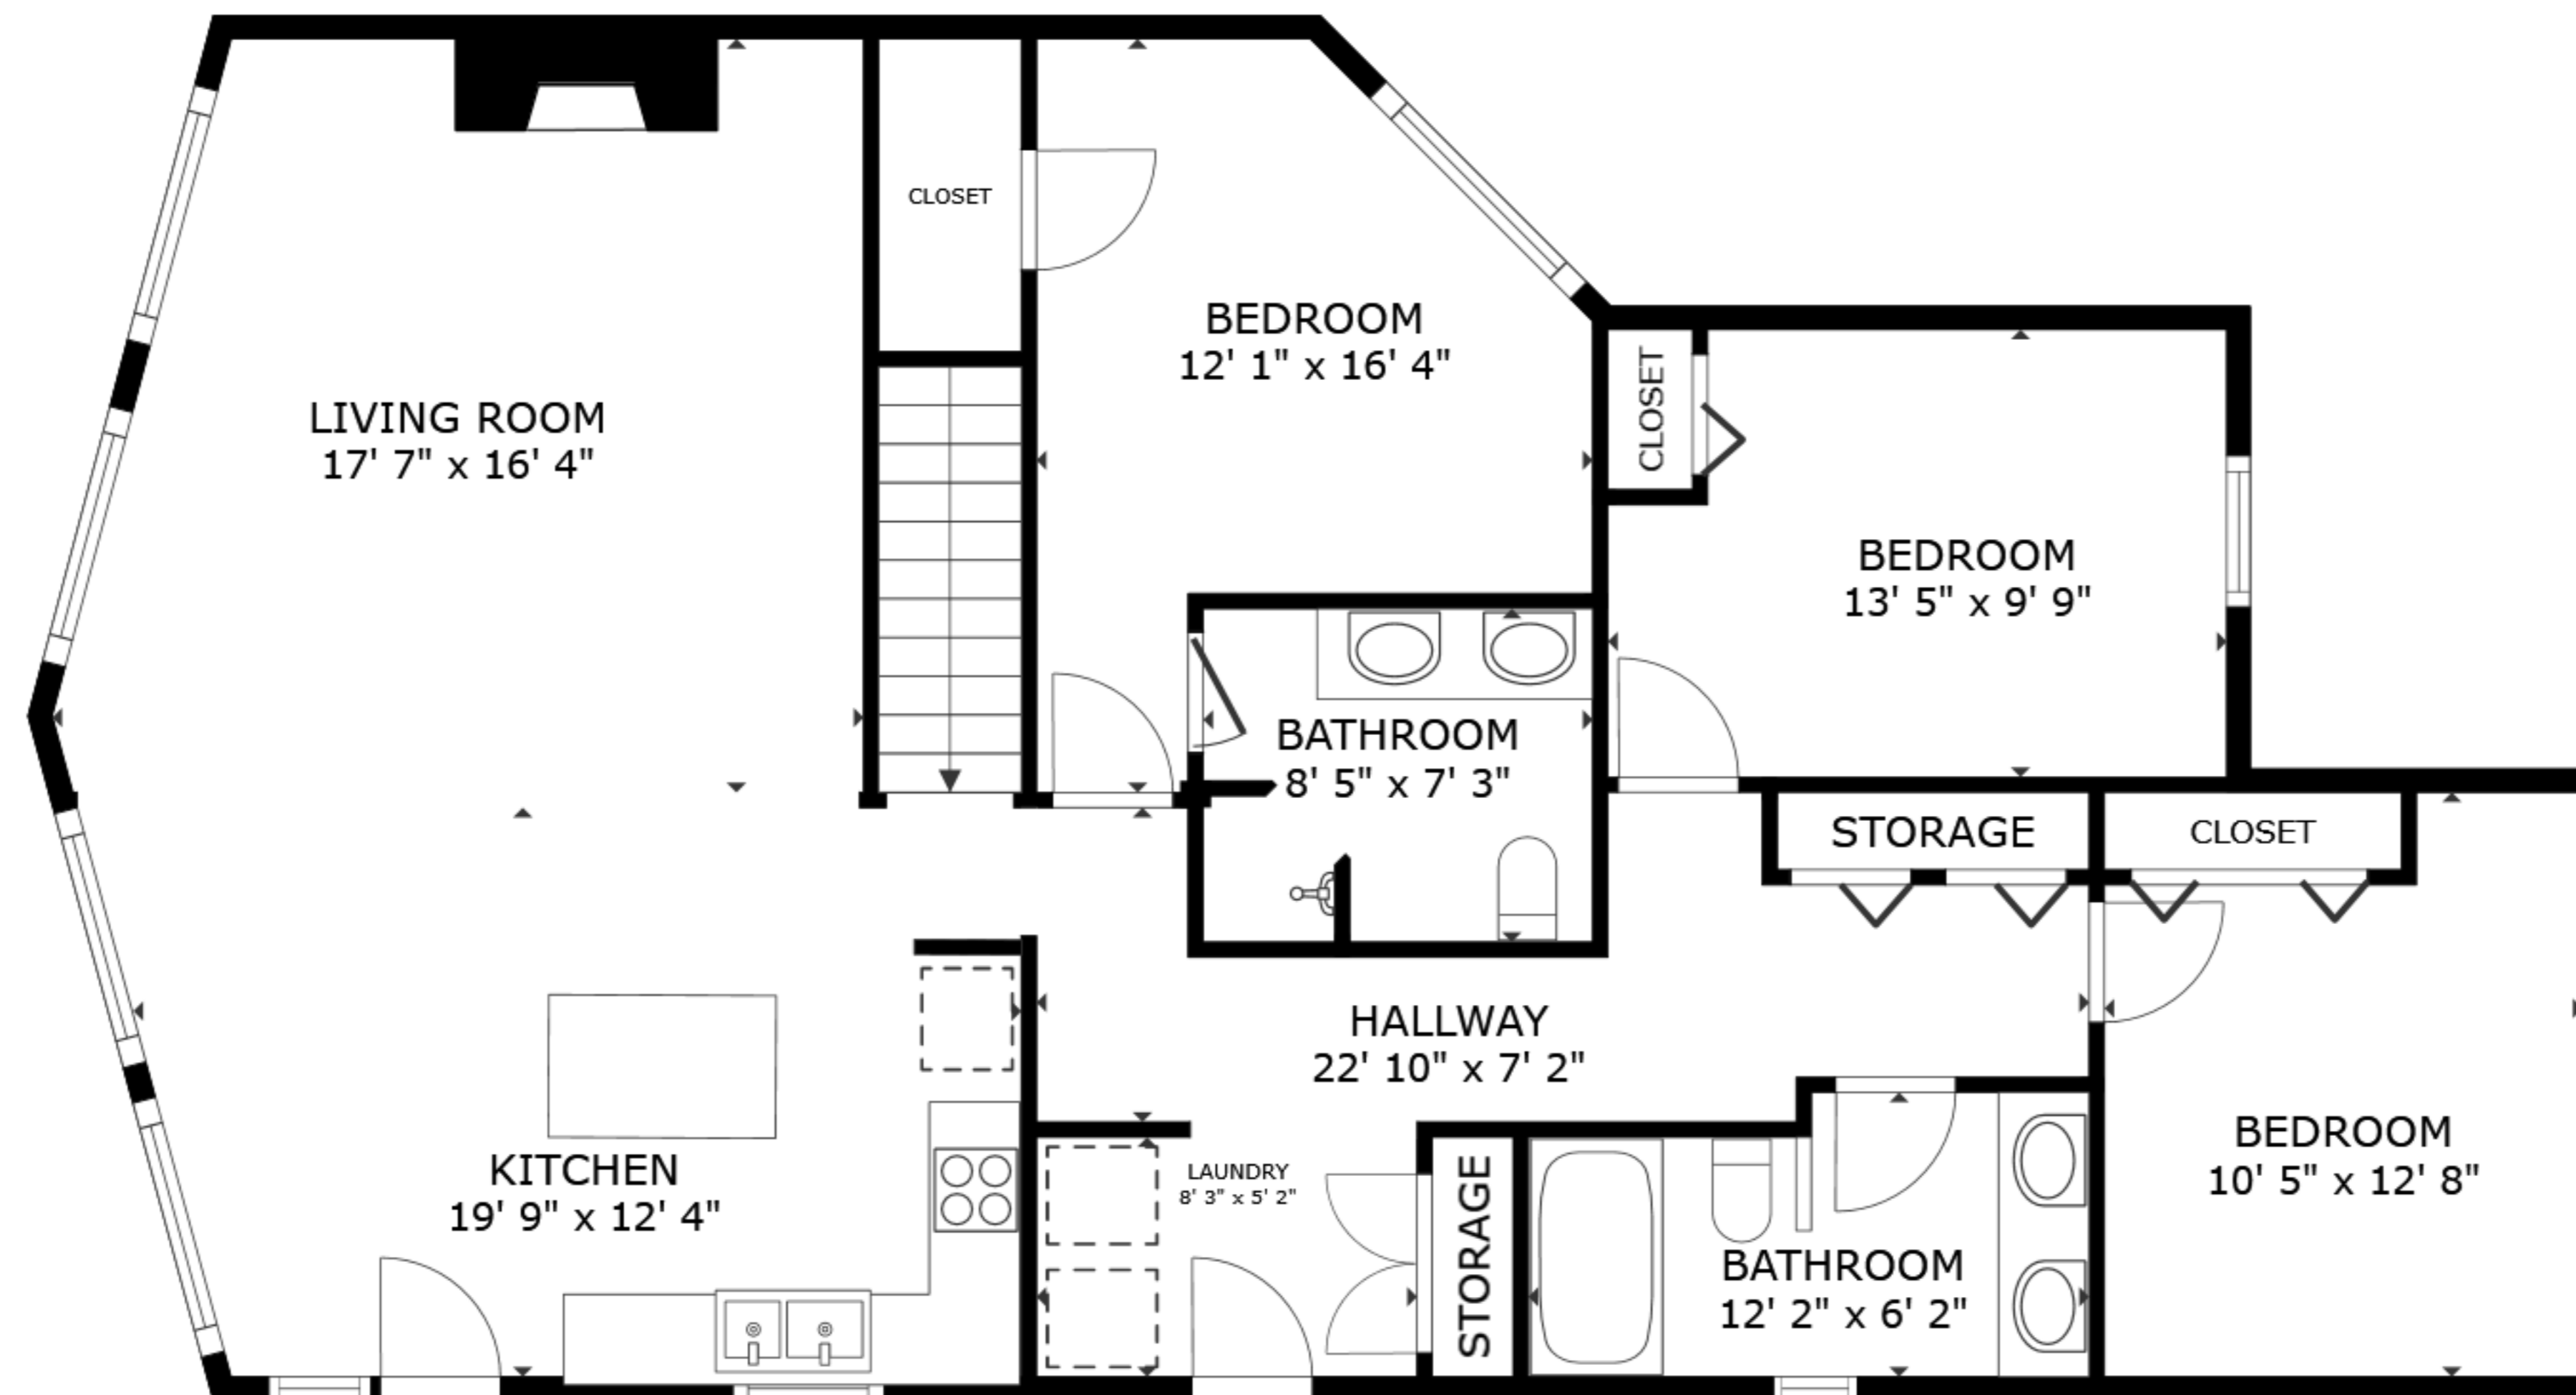

FLOOR 1

FLOOR 2

GROSS INTERNAL AREA
 FLOOR 1 1,293 sq.ft. FLOOR 2 1,967 sq.ft.
 TOTAL : 3,260 sq.ft.

SIZES AND DIMENSIONS ARE APPROXIMATE, ACTUAL MAY VARY.