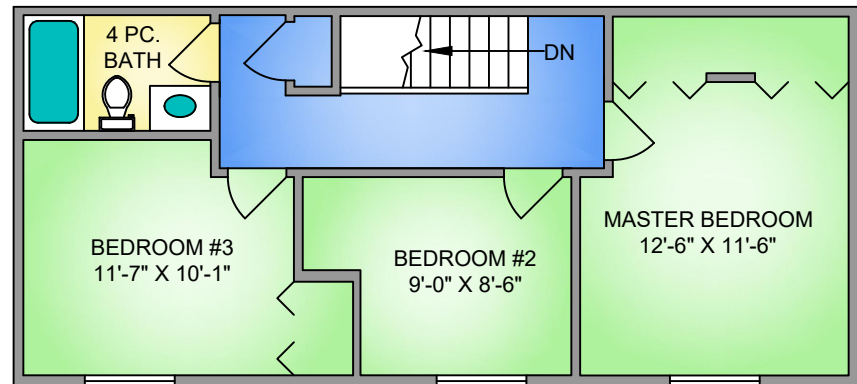

MAIN FLOOR
579 SQ. FT.

UPPER FLOOR
579 SQ. FT.

NORTH

SCALE

5-9 BUTTERTUBS DRIVE		
JULY 20, 2020		
Prepared by PROPER MEASURE MID ISLAND for the exclusive use of LORI BROTHERS		
Plans may not be 100% accurate. Buyer must verify any critical measurement.		
Private resale or modification of floor plans to a third party by any individual or entity other than Proper Measure Mid Island is strictly prohibited		
FLOOR	AREA (SQ. FT.)	
	FINISHED	DECK / PATIO
MAIN	579	115
UPPER	579	-
TOTAL	1158	115