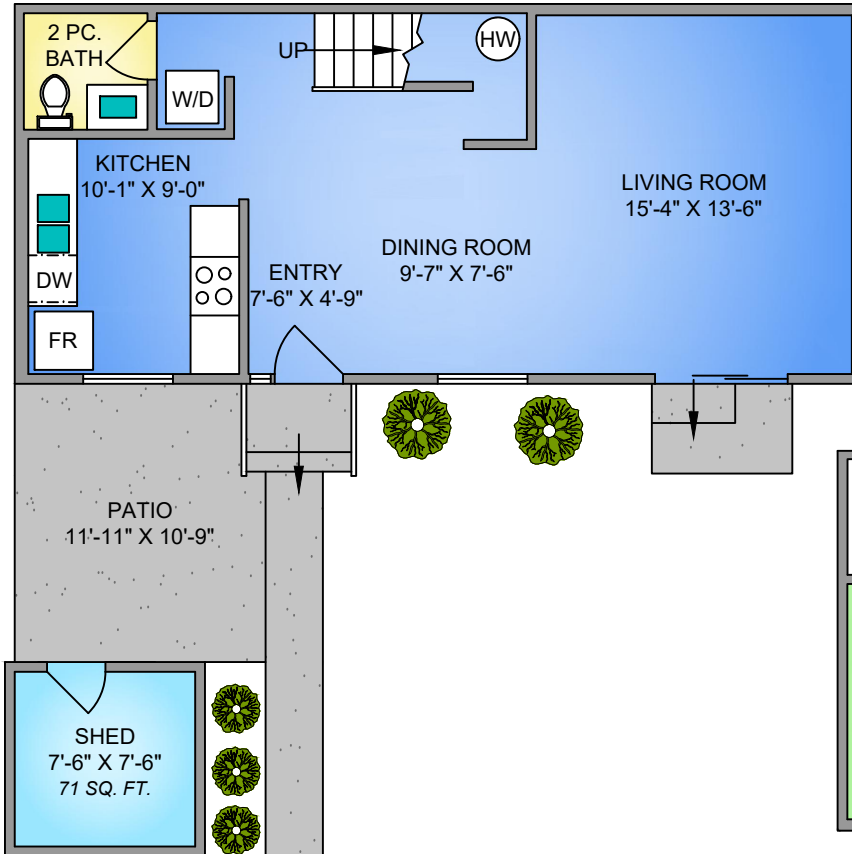

MAIN FLOOR
579 SQ. FT.

UPPER FLOOR
579 SQ. FT.

NORTH

SCALE

5-9 BUTTERTUBS DRIVE		
JULY 20, 2020		
Prepared by PROPER MEASURE MID ISLAND for the exclusive use of LORI BROTHERS		
Plans may not be 100% accurate. Buyer must verify any critical measurement.		
Private resale or modification of floor plans to a third party by any individual or entity other than Proper Measure Mid Island is strictly prohibited		
FLOOR	AREA (SQ. FT.)	
	FINISHED	DECK / PATIO
MAIN	579	115
UPPER	579	-
TOTAL	1158	115