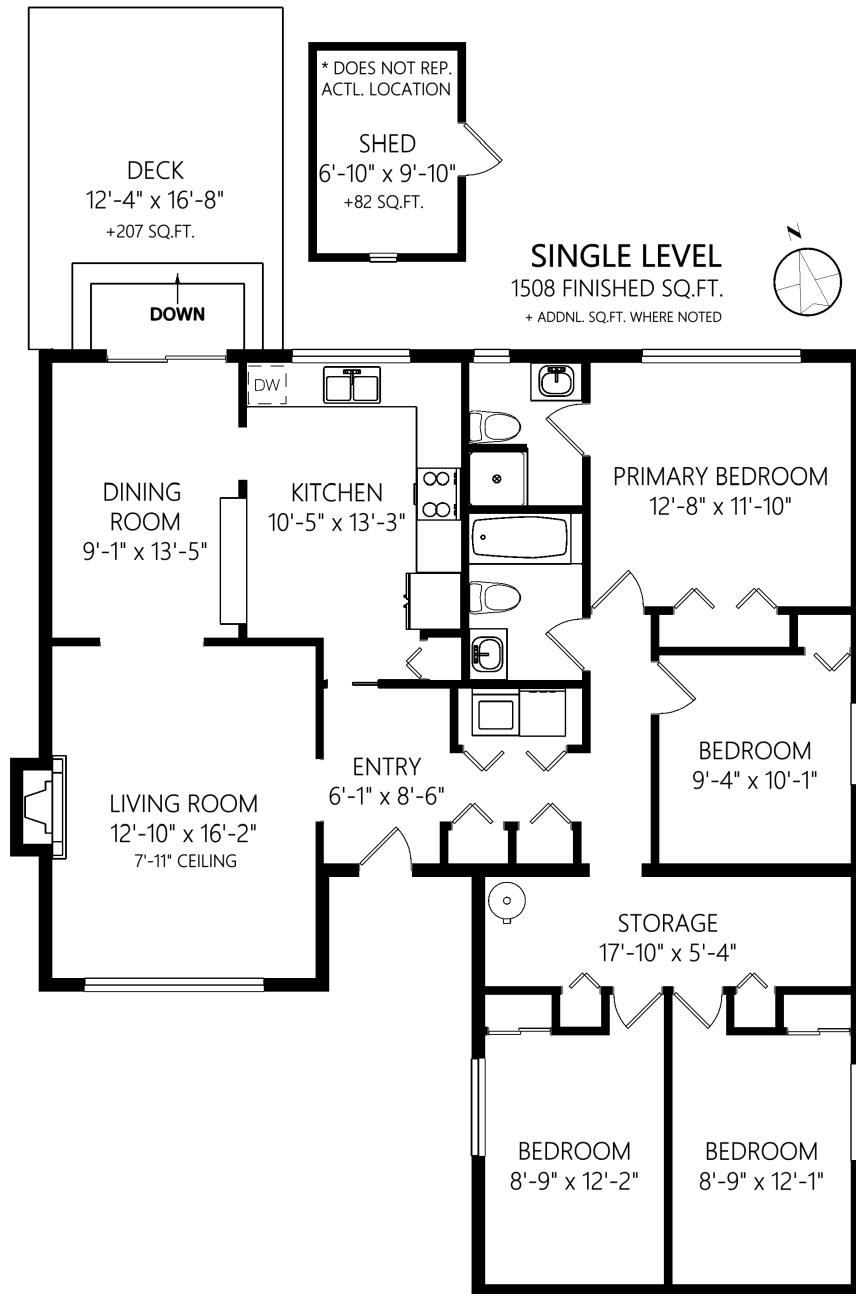

528 Normandy Rd

	Fin. Sq.Ft.	UnFin. Sq.Ft.	Total Sq.Ft.
<b>Single Level</b>	<b>1508</b>	<b>0</b>	<b>1508</b>
<b>Total</b>	<b>1508</b>	<b>0</b>	<b>1508</b>

Shown length and width dimensions are approximate.  
Area sq.ft. is representative of the on-site measurements. (1" accuracy)