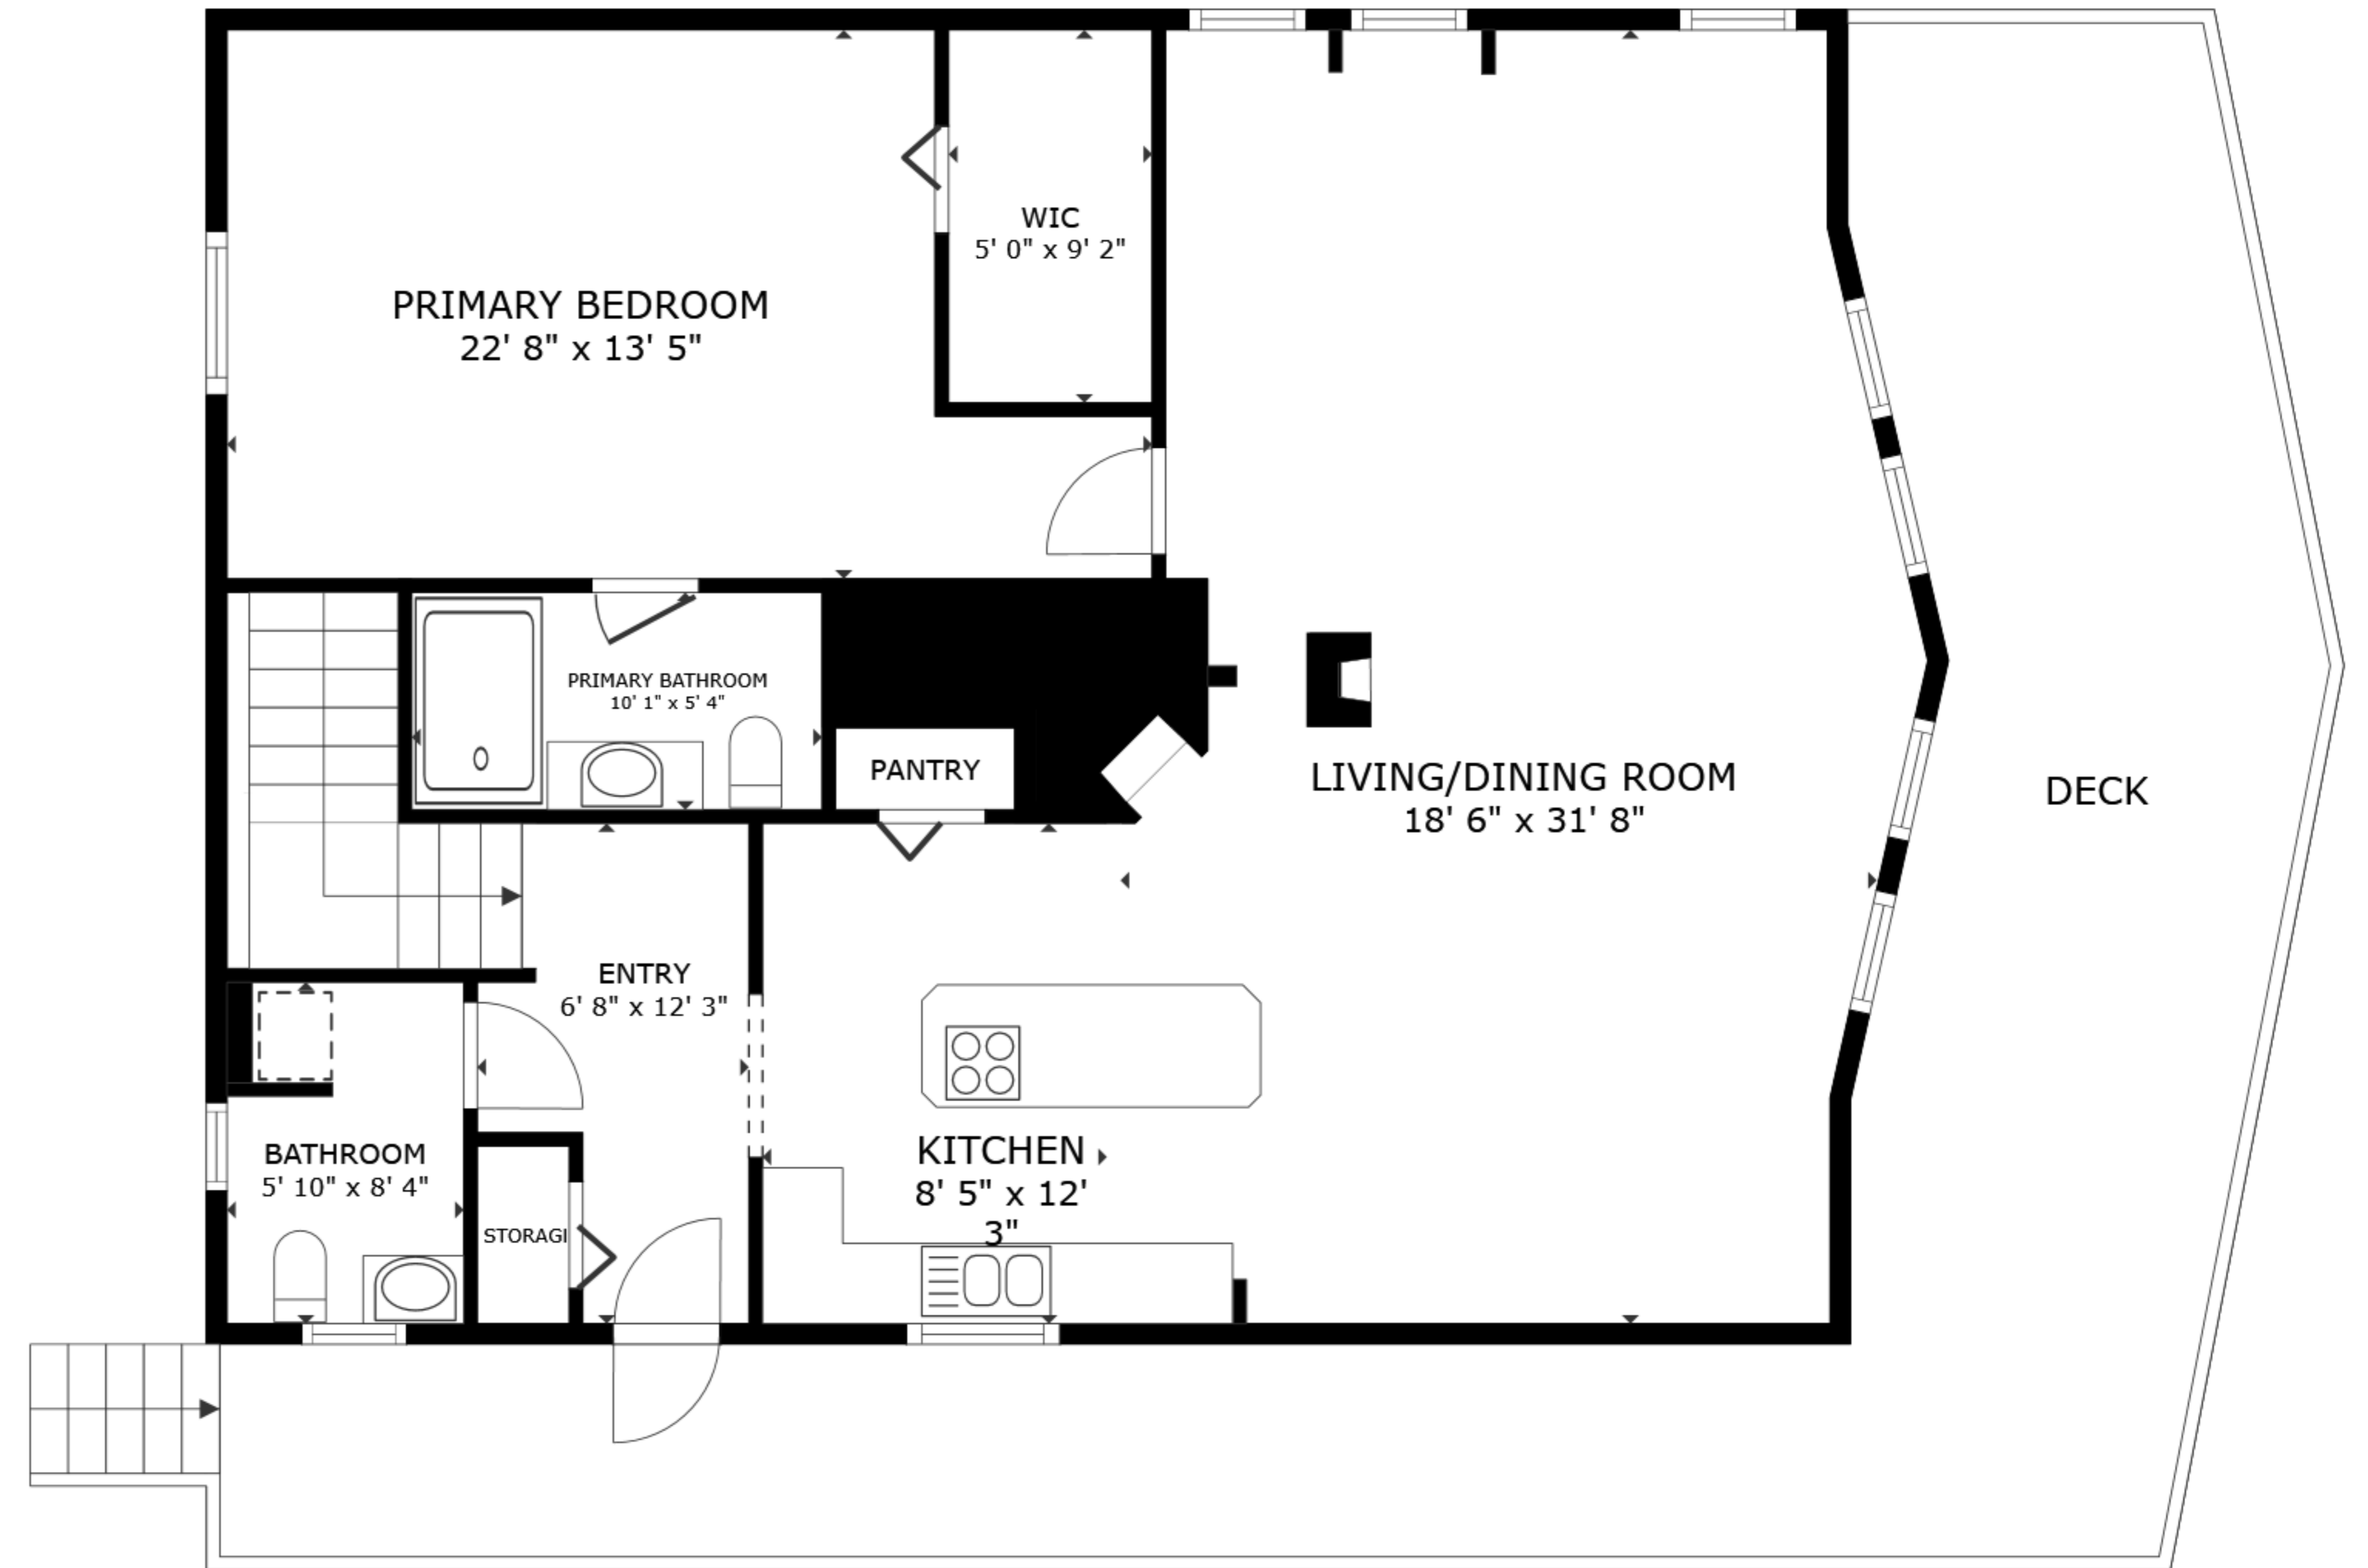

FLOOR 1

FLOOR 2

GROSS INTERNAL AREA
 FLOOR 1 1,208 sq.ft. FLOOR 2 1,226 sq.ft.
 TOTAL : 2,434 sq.ft.

SIZES AND DIMENSIONS ARE APPROXIMATE, ACTUAL MAY VARY.