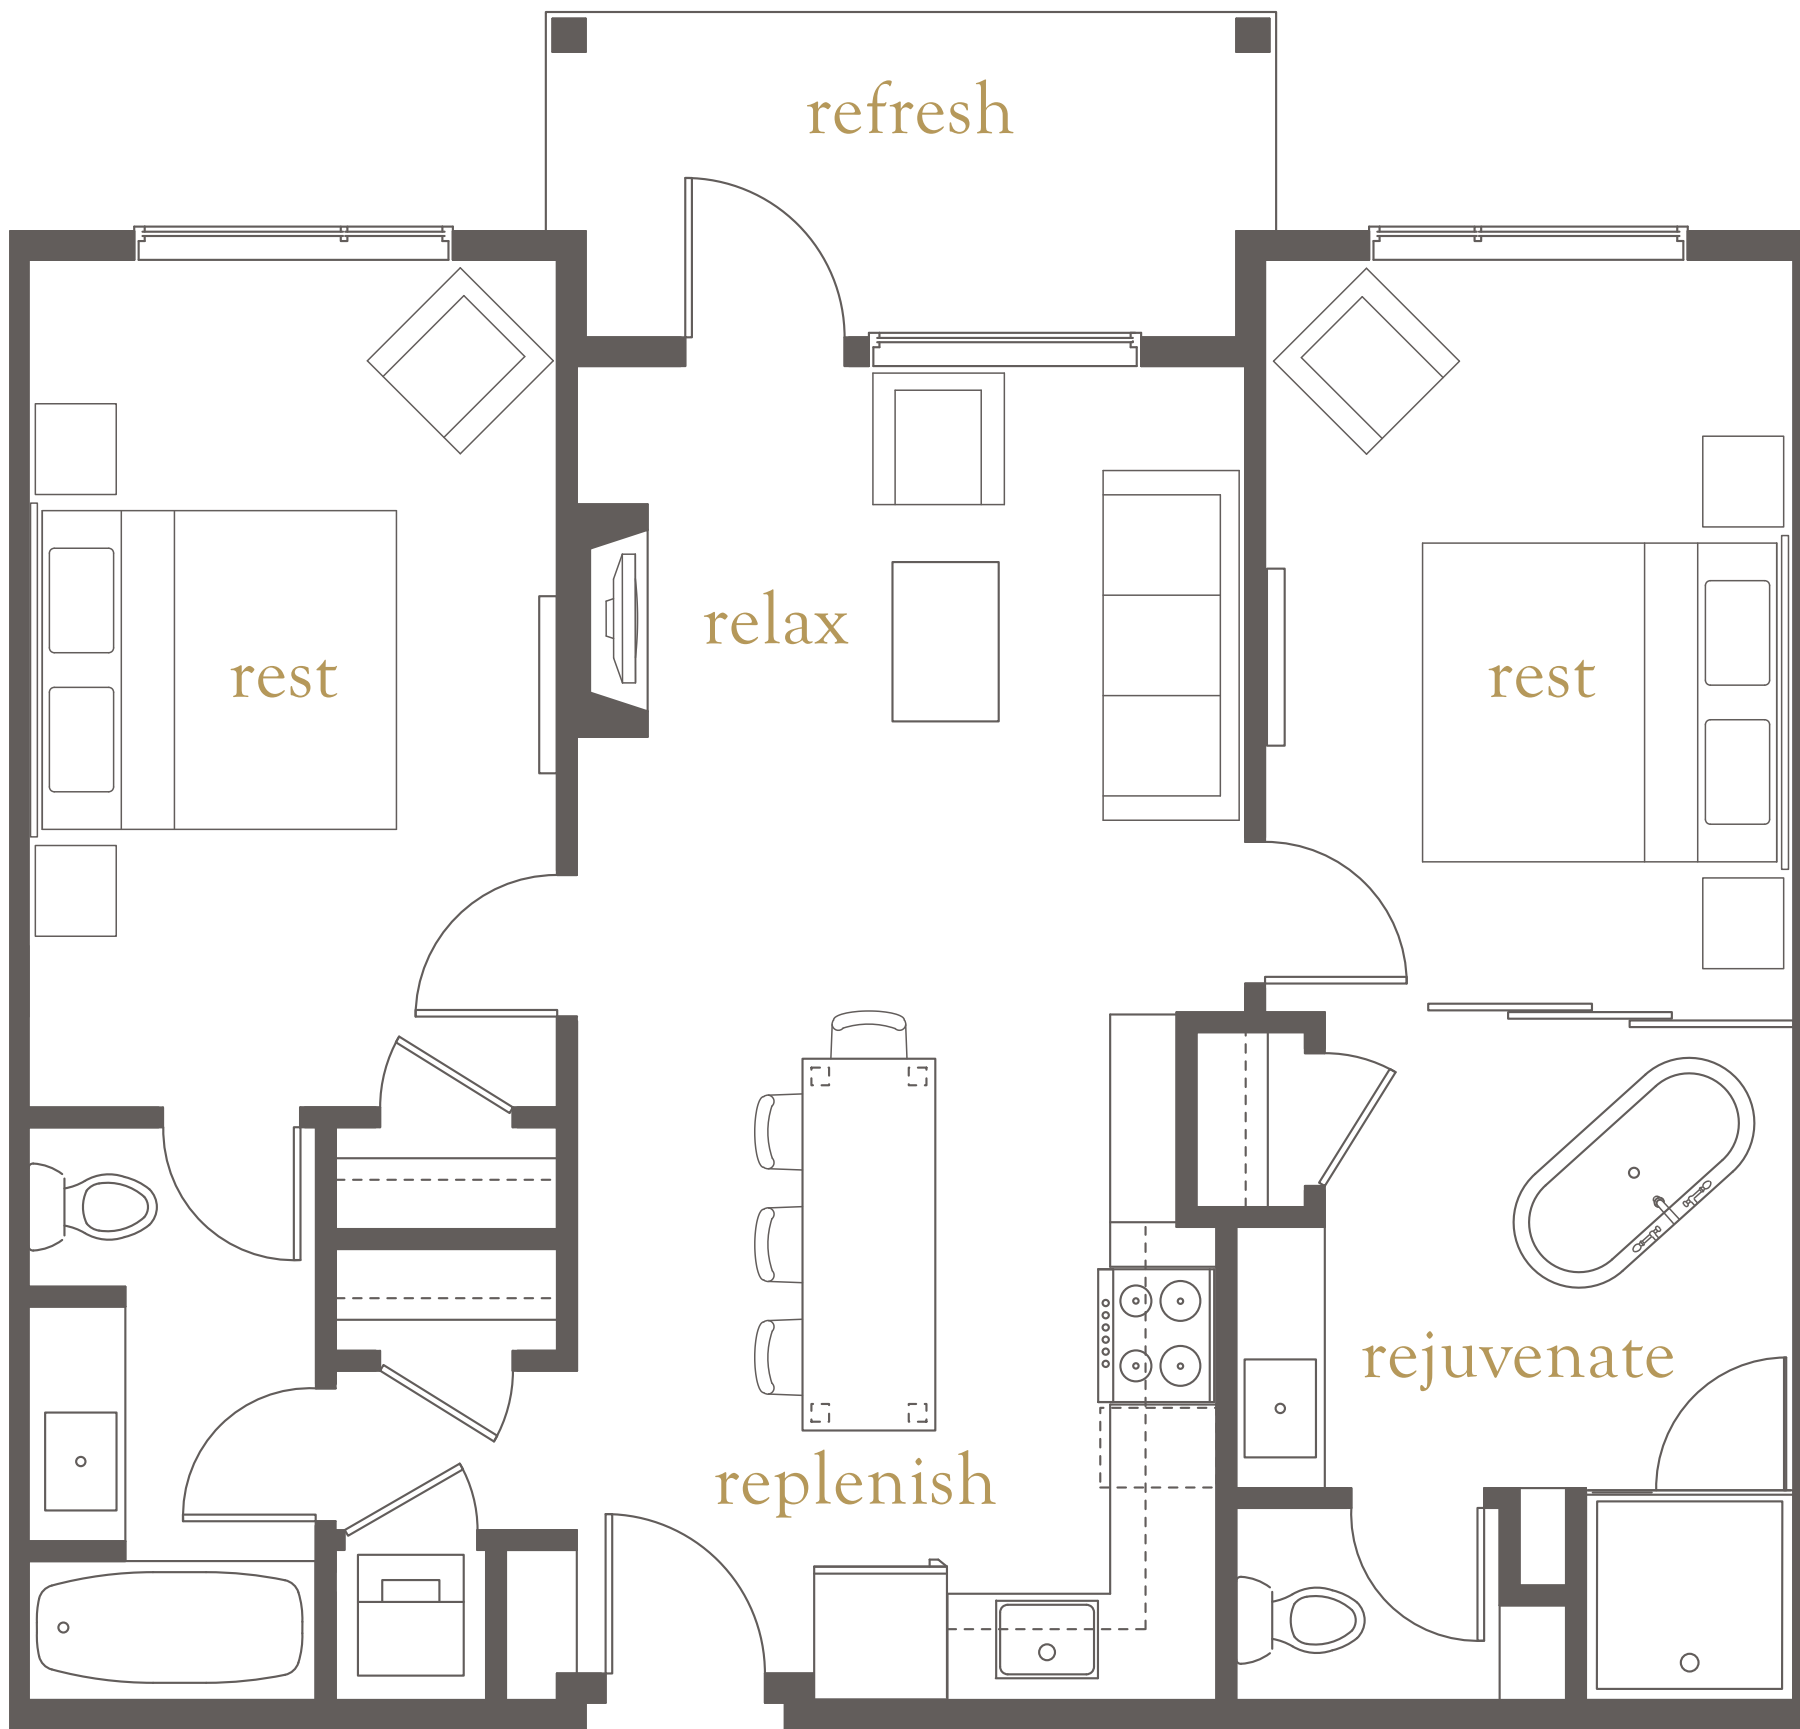

THE SELKIRK

923 & 950 square feet

→ 950 square feet: suites 409, 410, 309, 310, 209, 210 and 109