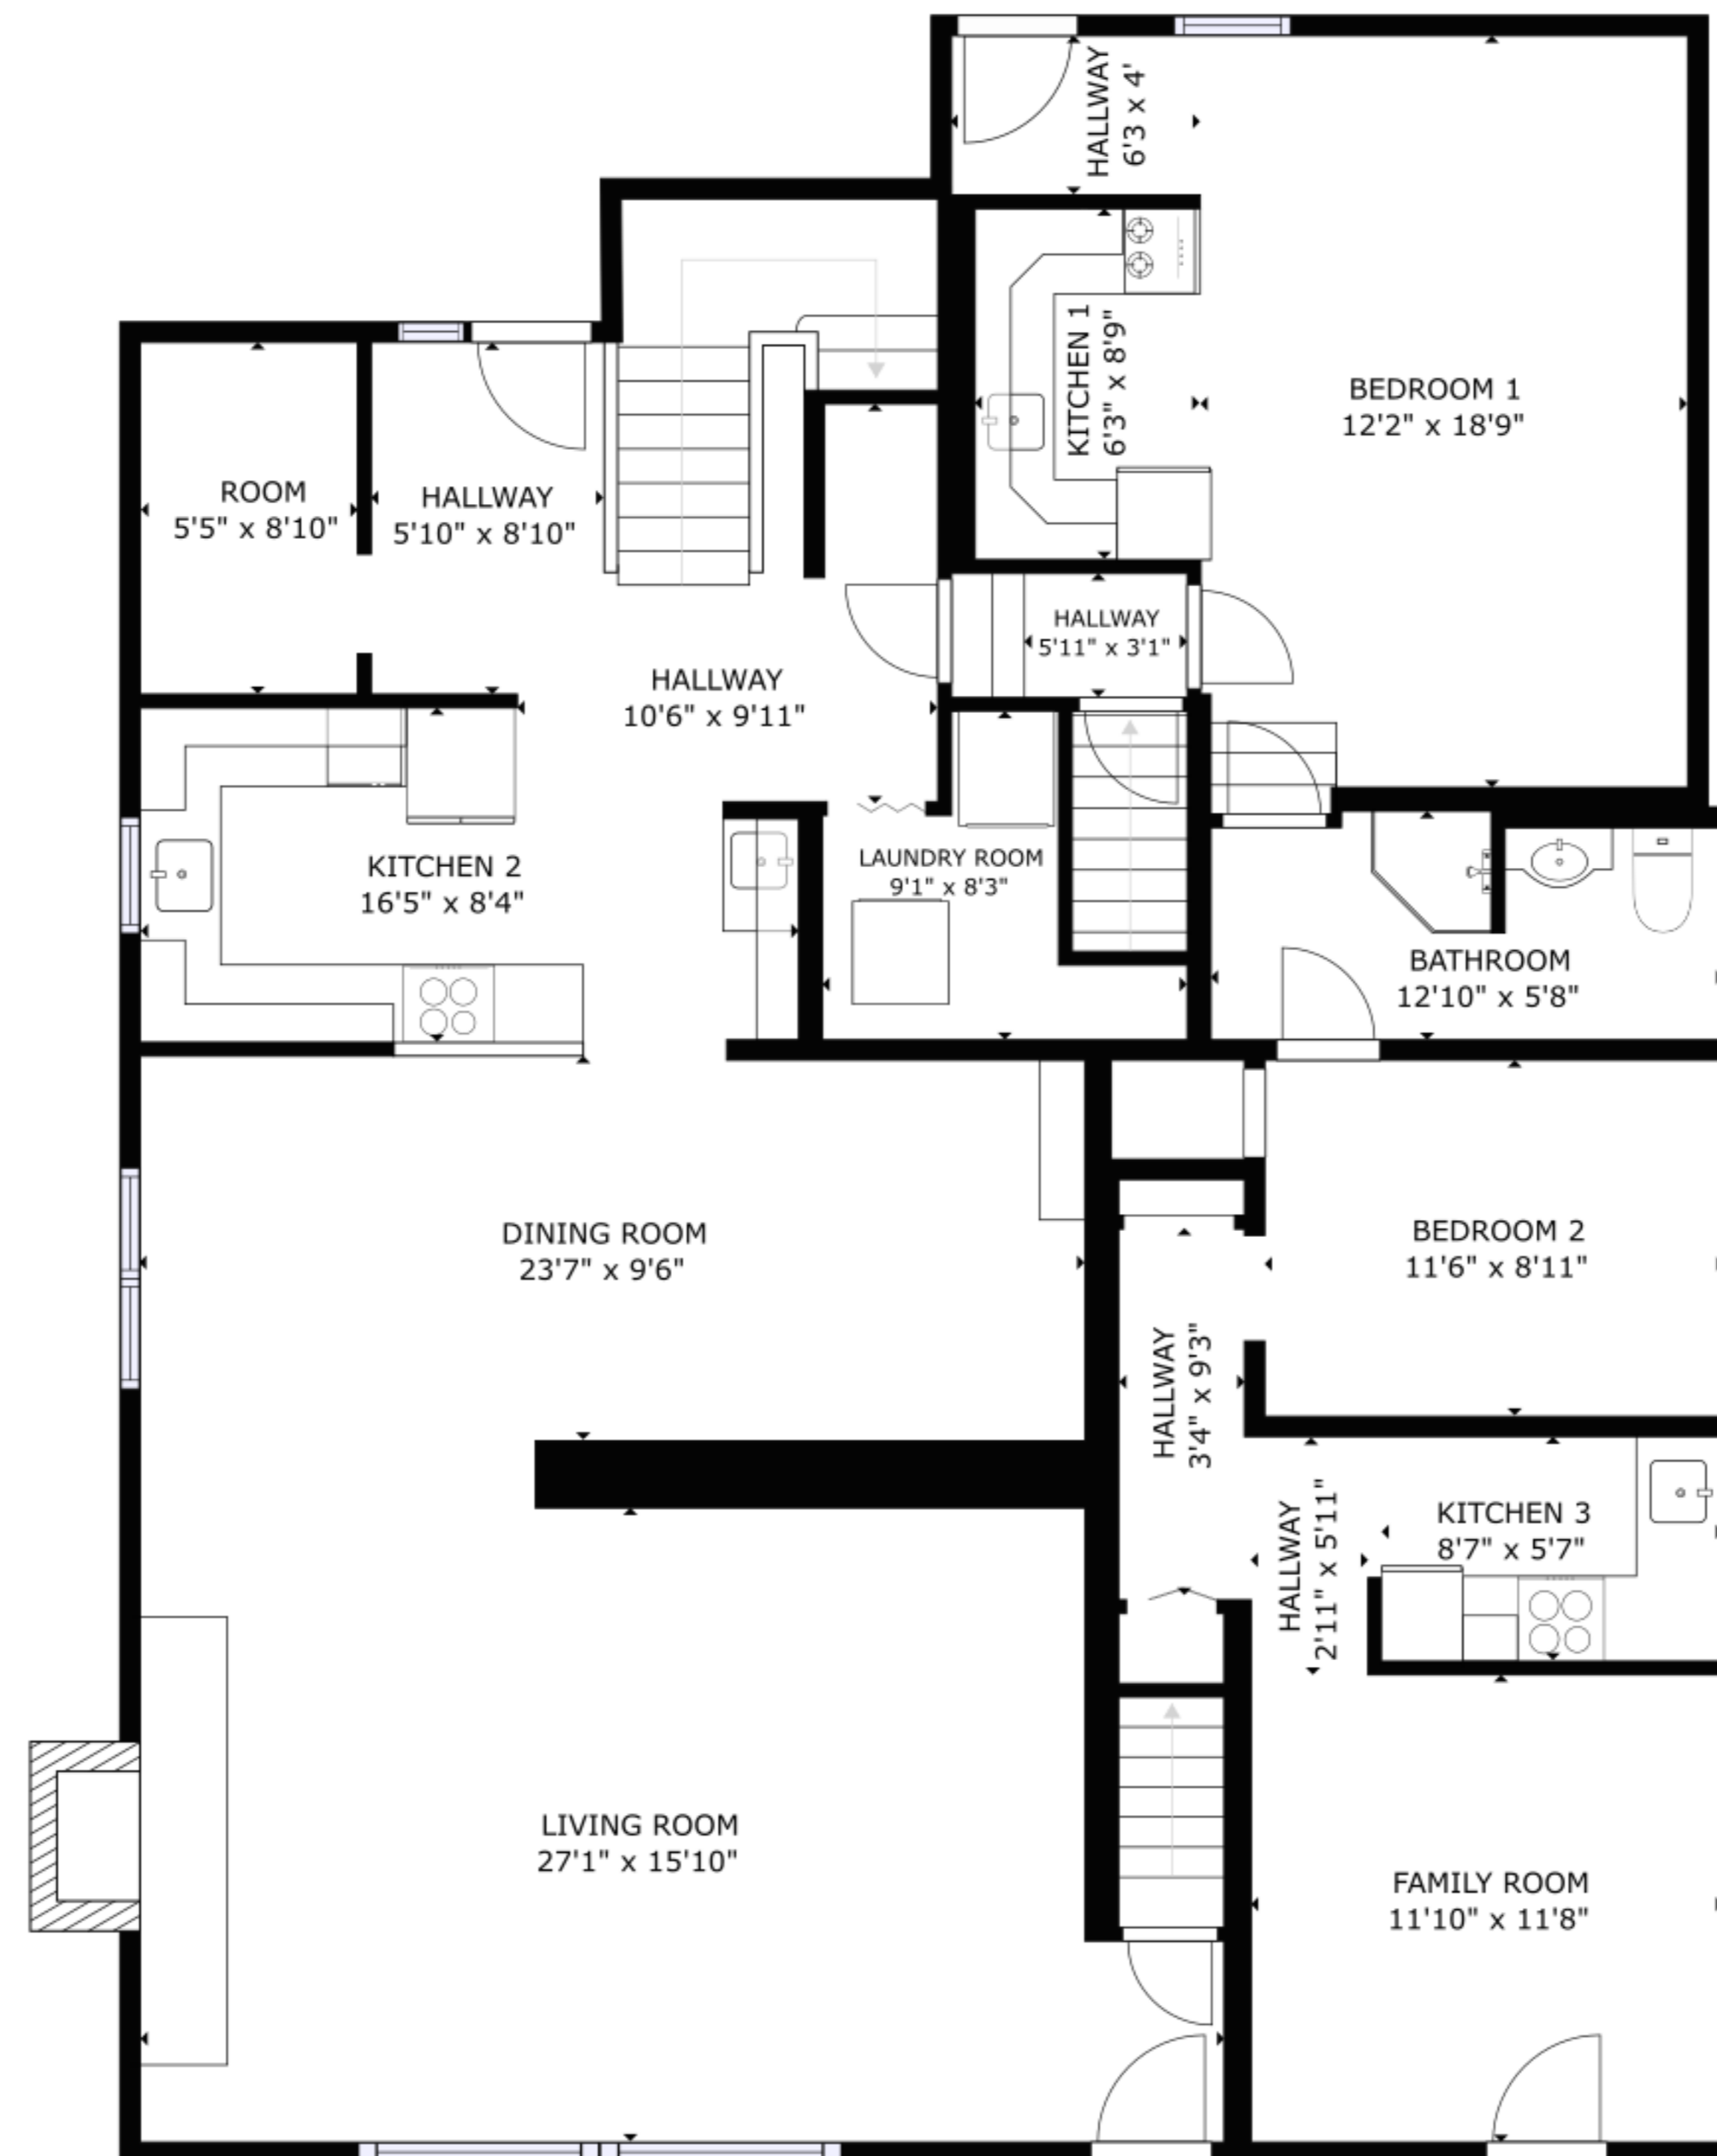

FLOOR 1

FLOOR 2

FLOOR 3

GROSS INTERNAL AREA
 FLOOR 1: 1241 sq ft, FLOOR 2: 1933 sq ft, FLOOR 3: 1104 sq ft
 TOTAL: 4278 sq ft
 SIZES AND DIMENSIONS ARE APPROXIMATE, ACTUAL MAY VARY.