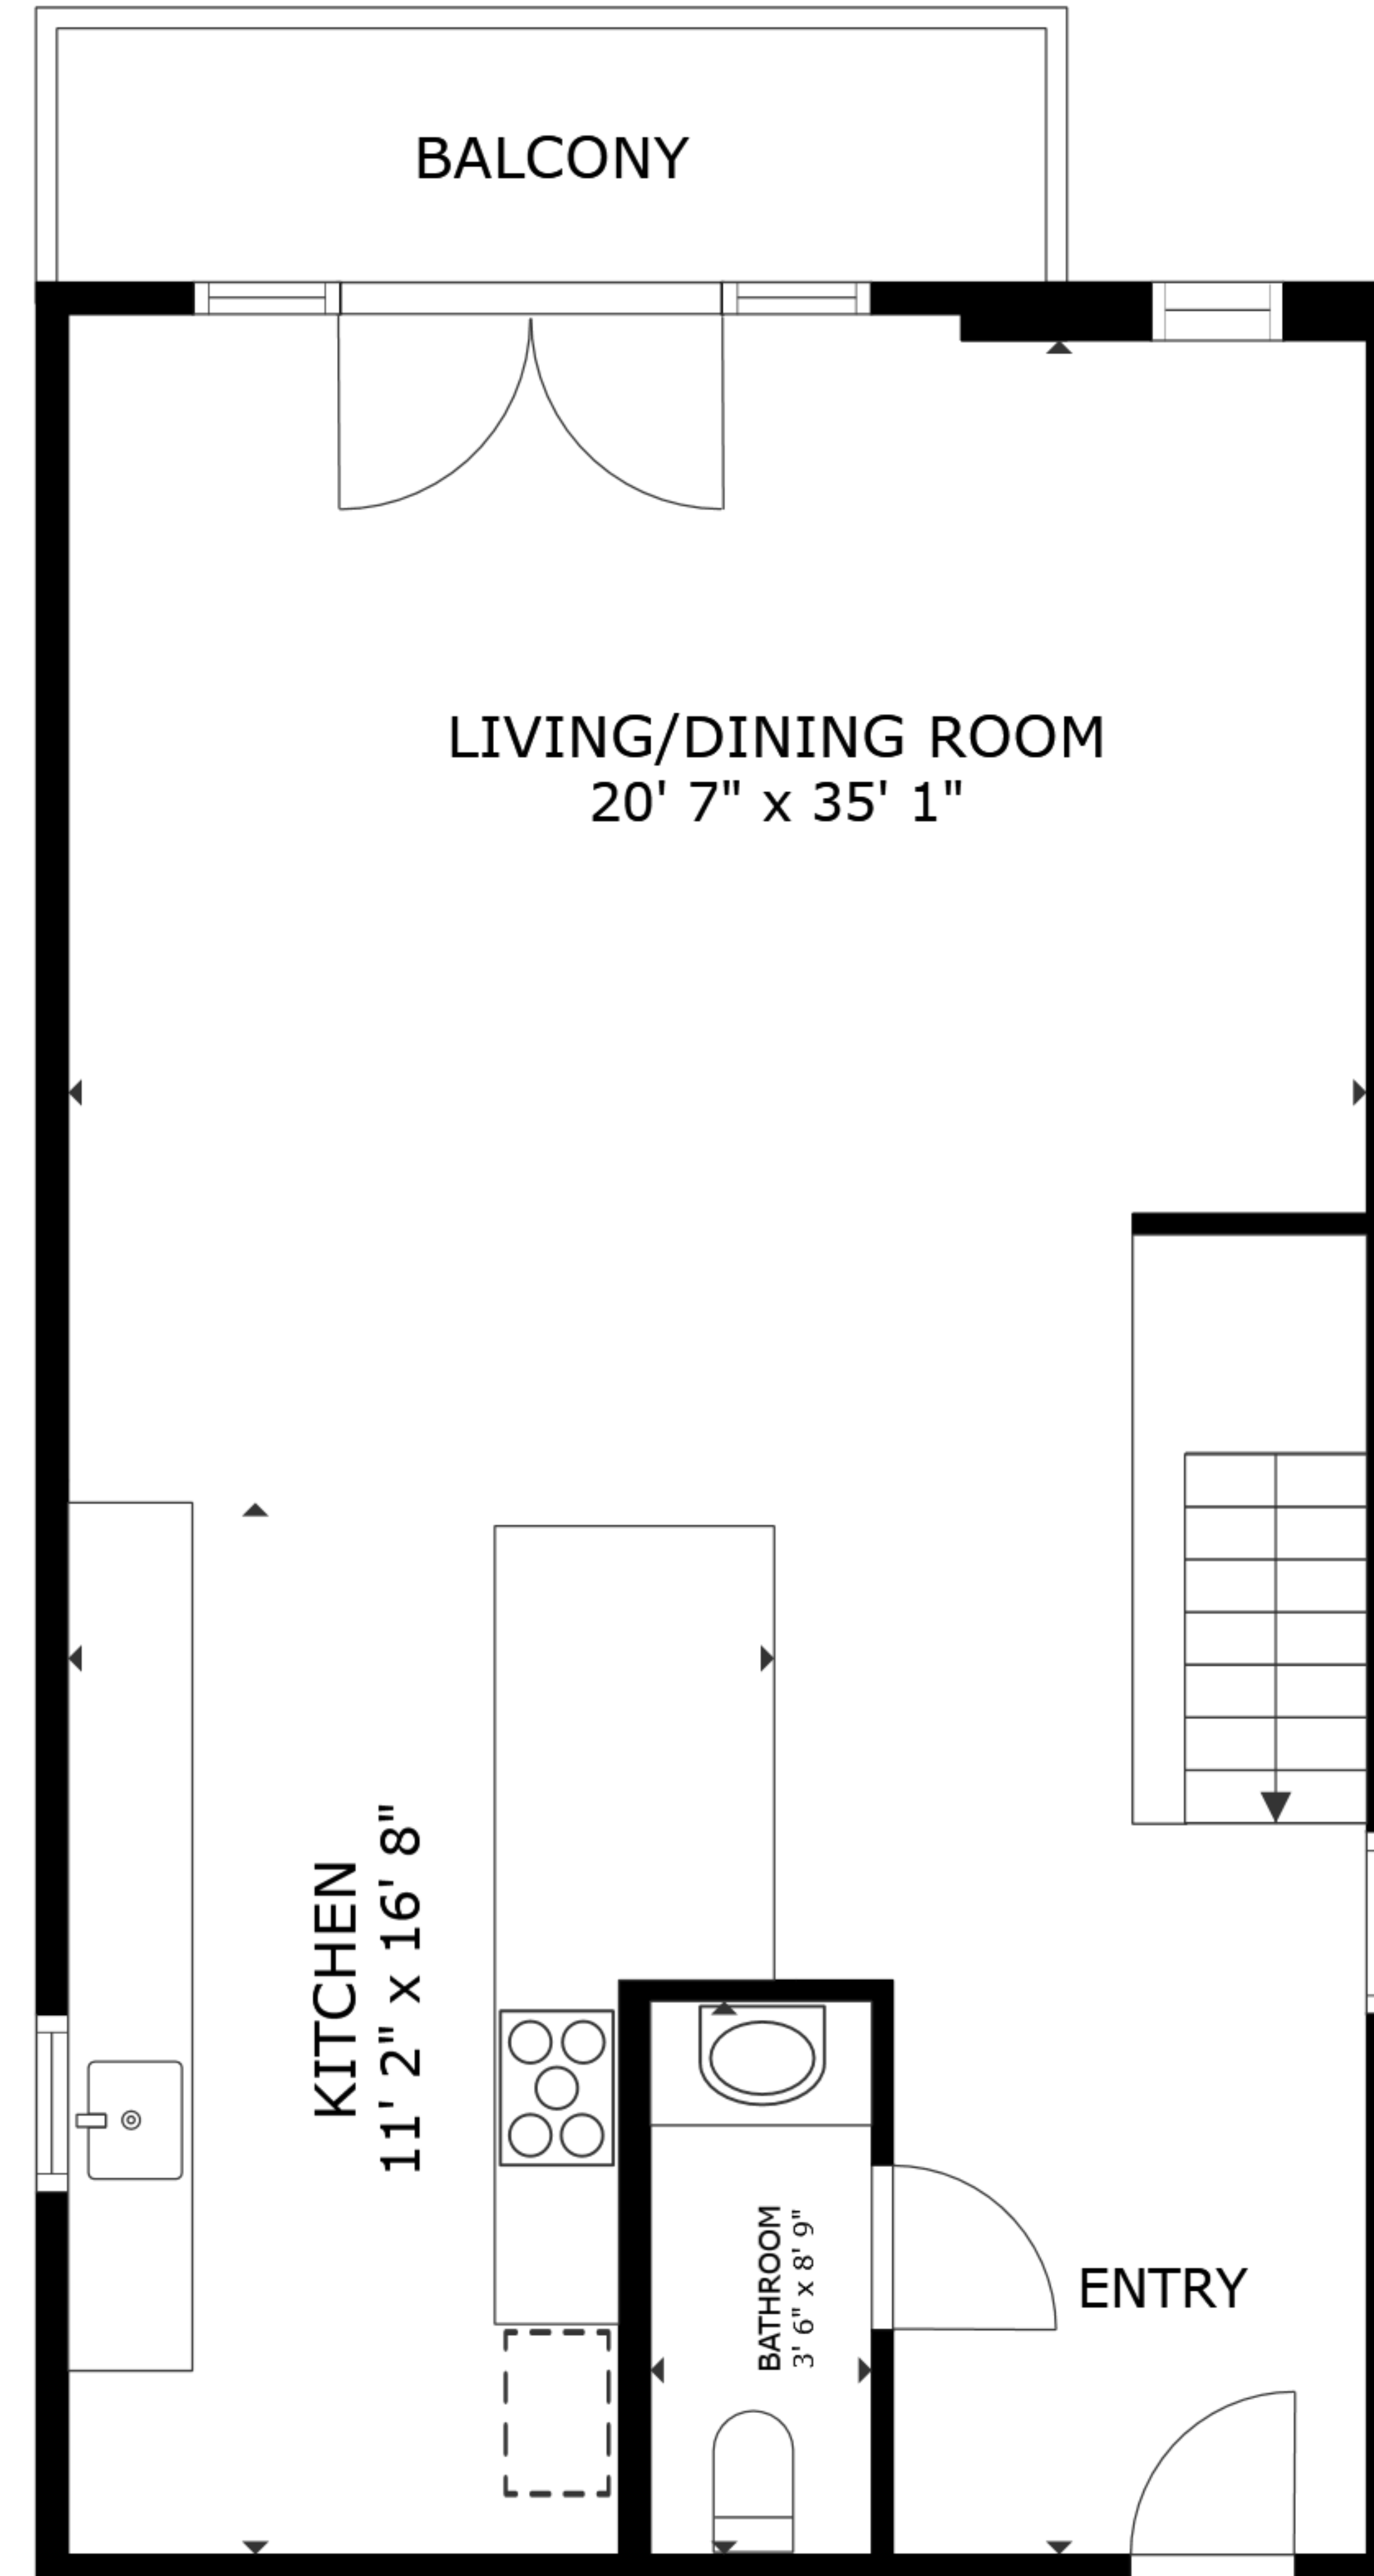

FLOOR 1

FLOOR 2

GROSS INTERNAL AREA
 FLOOR 1 714 sq.ft. FLOOR 2 729 sq.ft.
 EXCLUDED AREAS : BALCONY 63 sq.ft.
 TOTAL : 1,442 sq.ft.

SIZES AND DIMENSIONS ARE APPROXIMATE, ACTUAL MAY VARY.