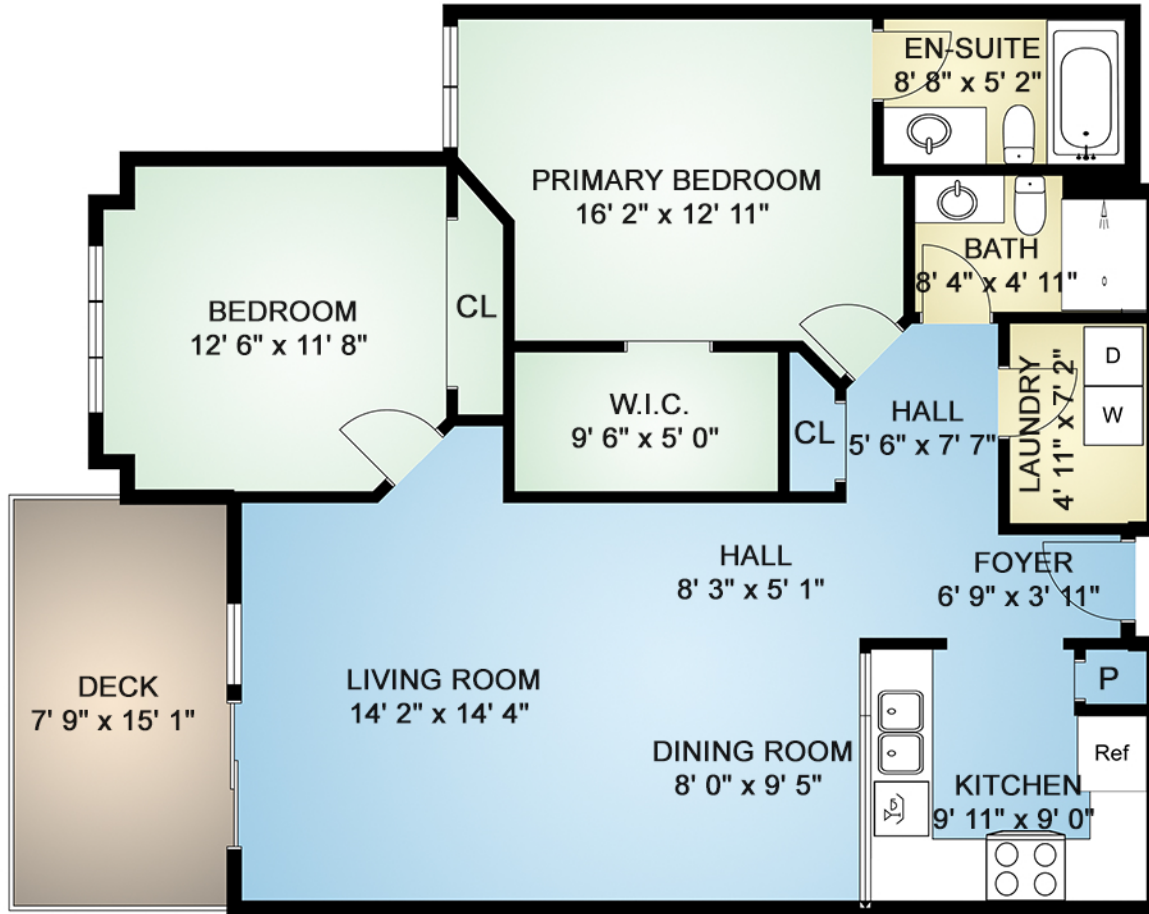

Main Floor

Finished = 1110
(Ceiling Height 7' 10")

Deck = 115

Total = 1225

FLOOR PLAN PREPARED
FOR EXCLUSIVE USE OF
COLIN GAREAU PREC*

204-9710 Second St

Total Finished Area : 1110 Sq Ft