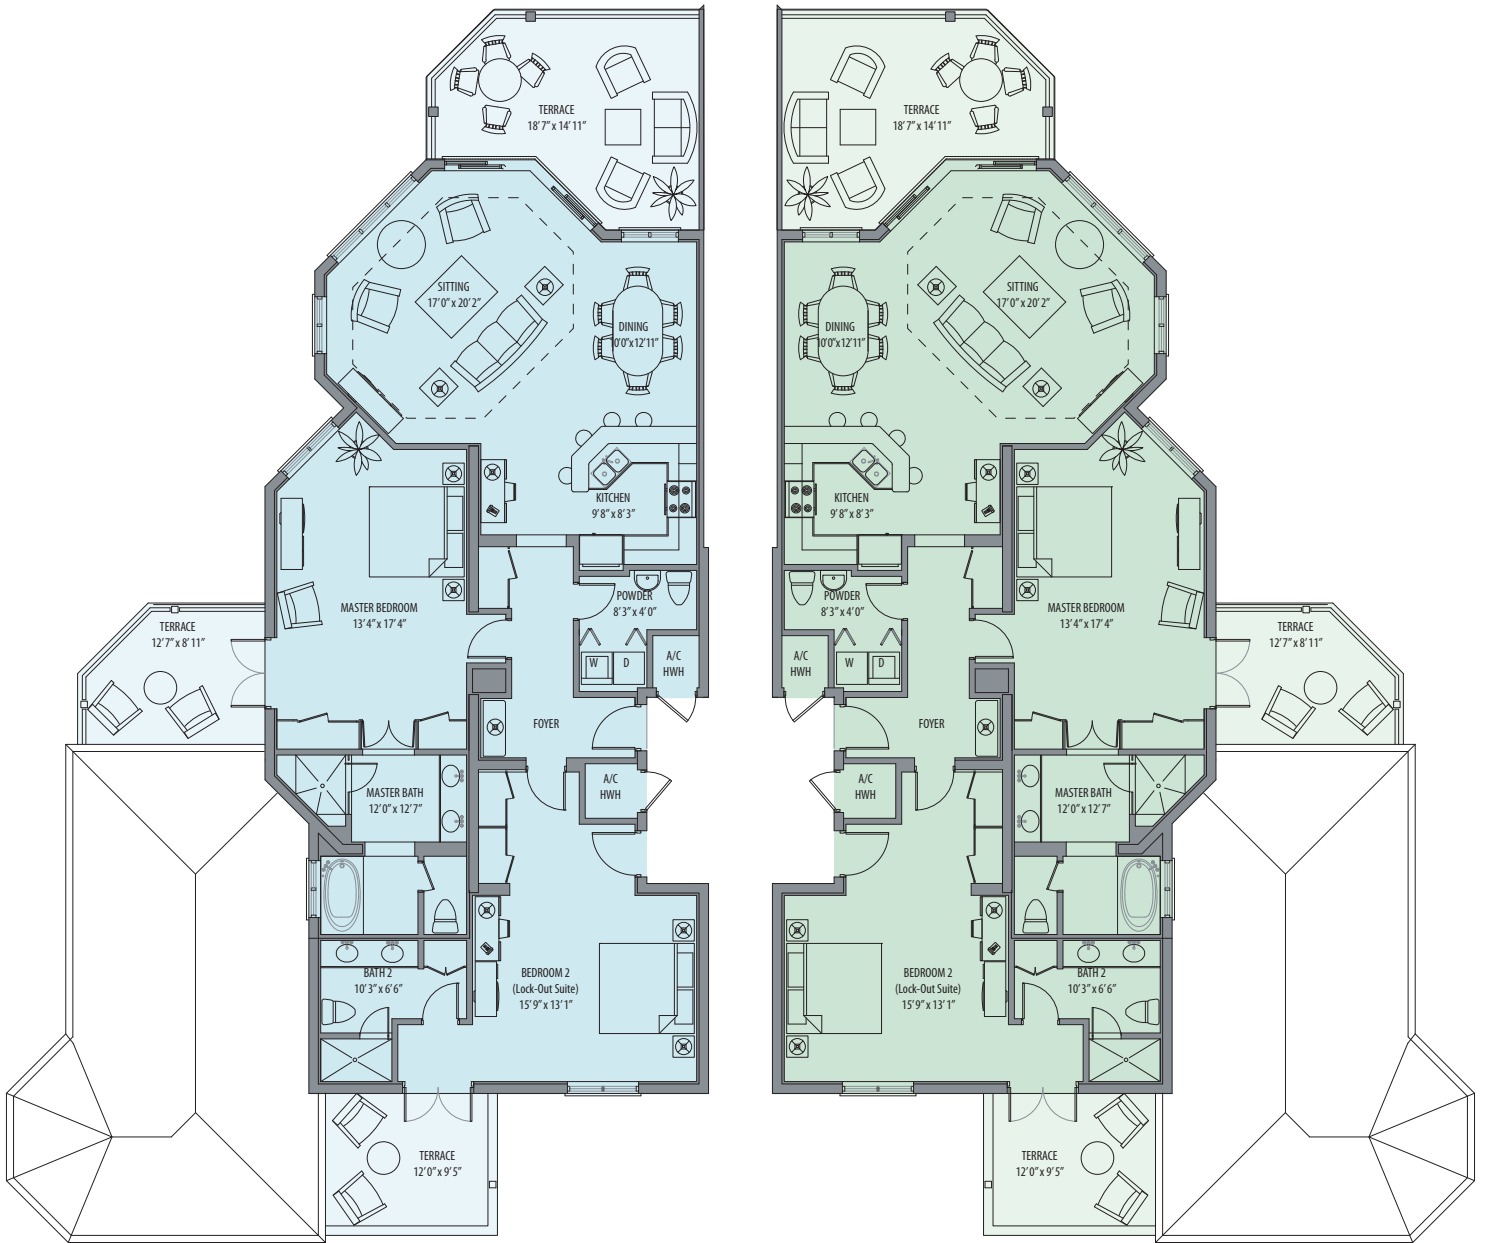

Plan E2:  
2 Bedrooms, 2 1/2 Baths

<p>A/C: 1771 sq. ft.          Balcony: 490 sq. ft.          Total: 2261 sq. ft.          2 bedrooms, 2 1/2 baths</p>	
----------------------------------------------------------------------------------------------------------------------------------	--

Plan E2 is available on floor 4