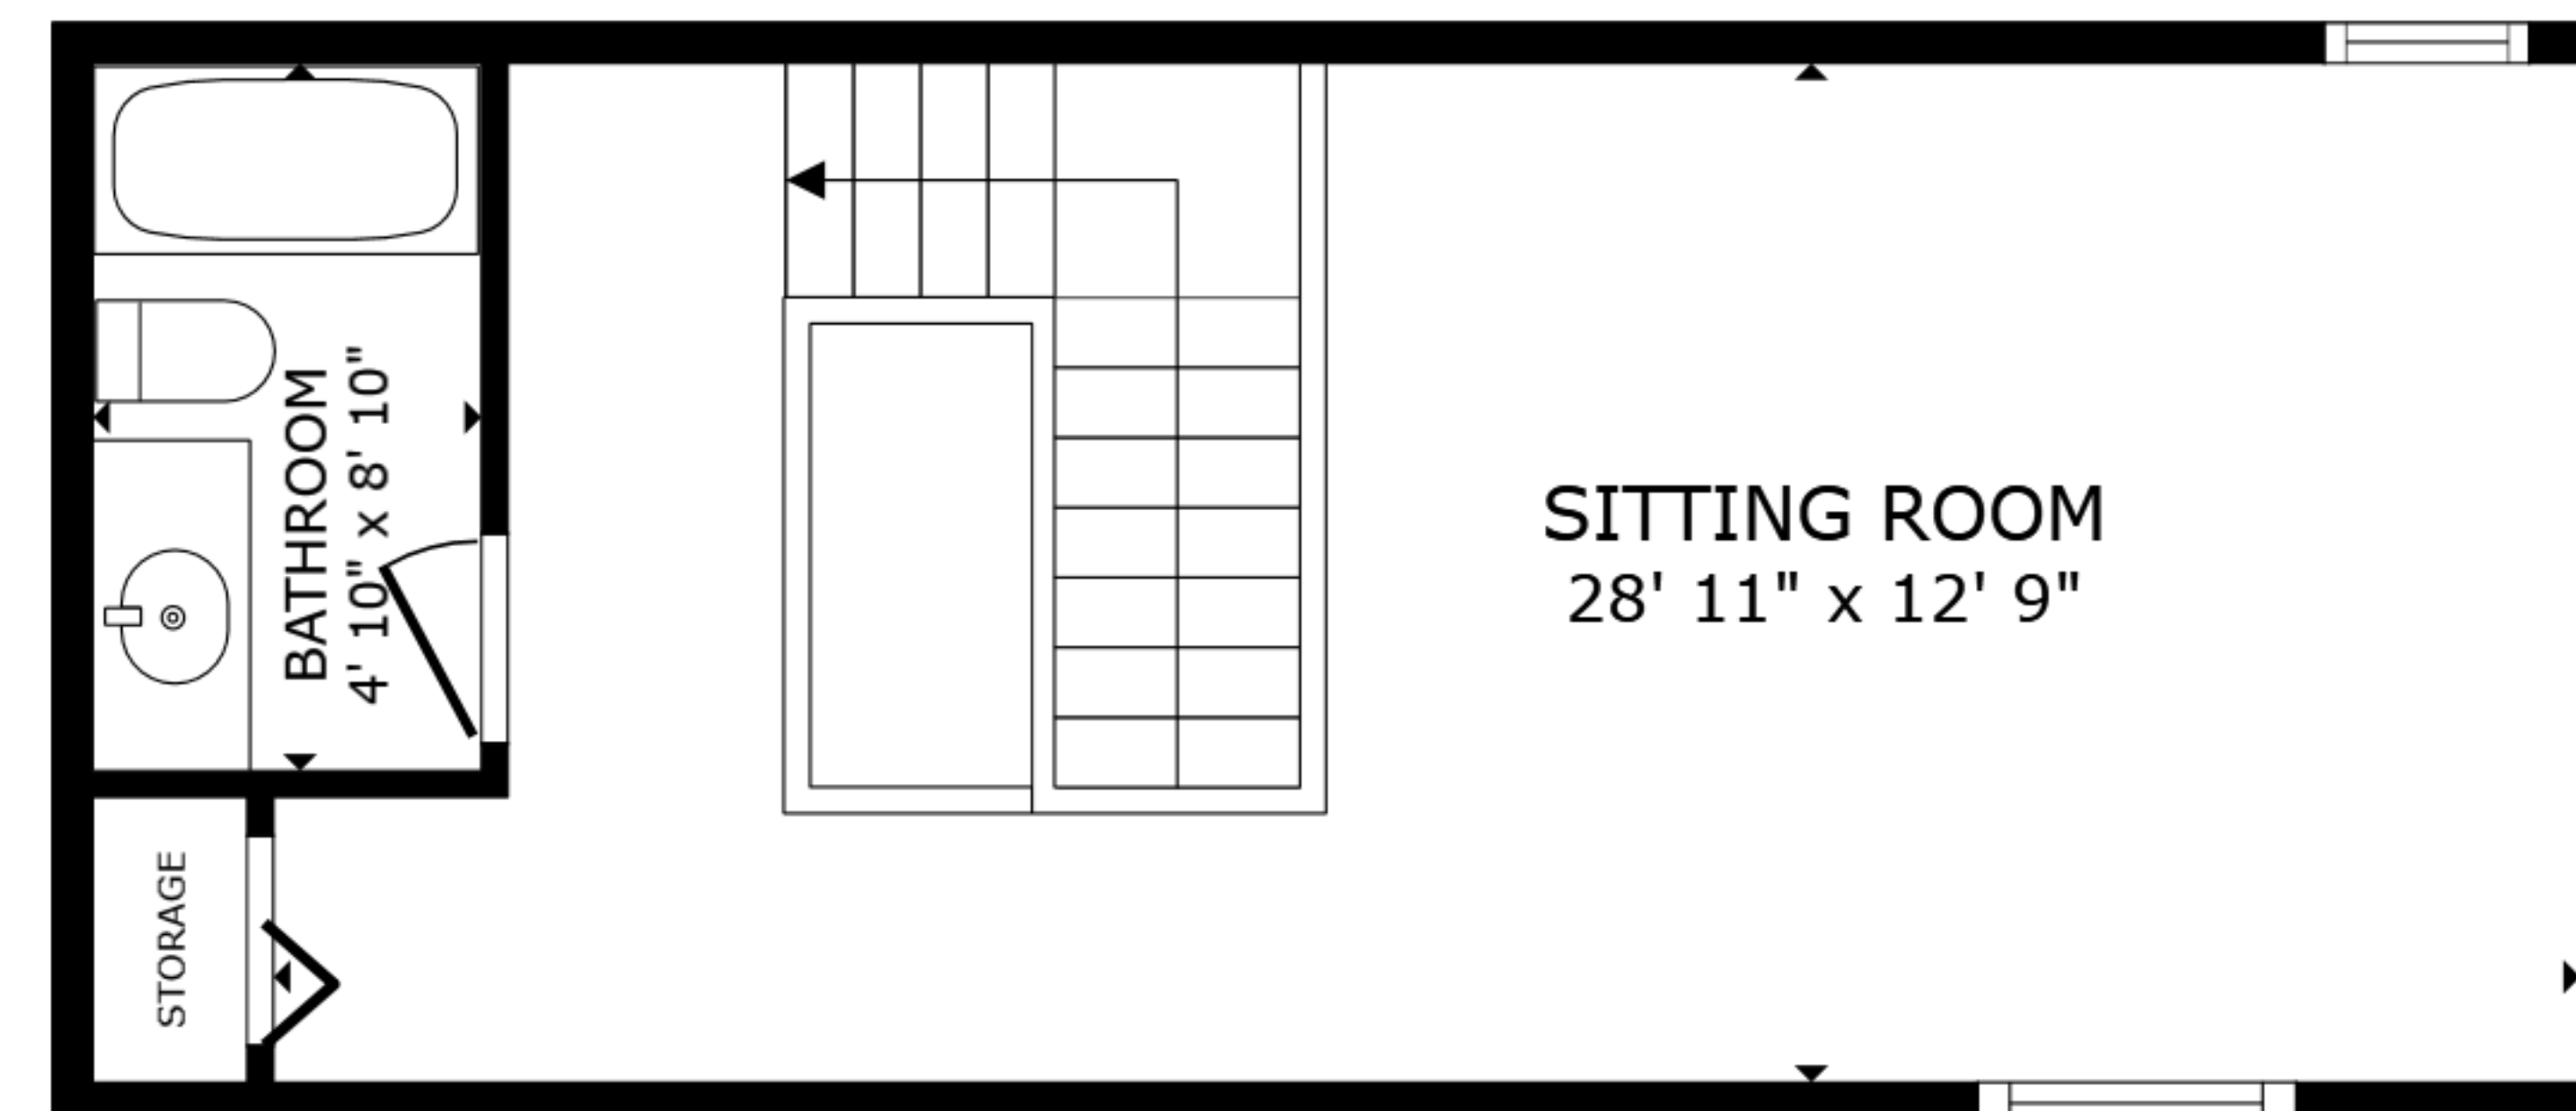

FLOOR 1

FLOOR 2

GROSS INTERNAL AREA  
 FLOOR 1 1,002 sq.ft. FLOOR 2 397 sq.ft.  
 TOTAL : 1,400 sq.ft.

SIZES AND DIMENSIONS ARE APPROXIMATE, ACTUAL MAY VARY.