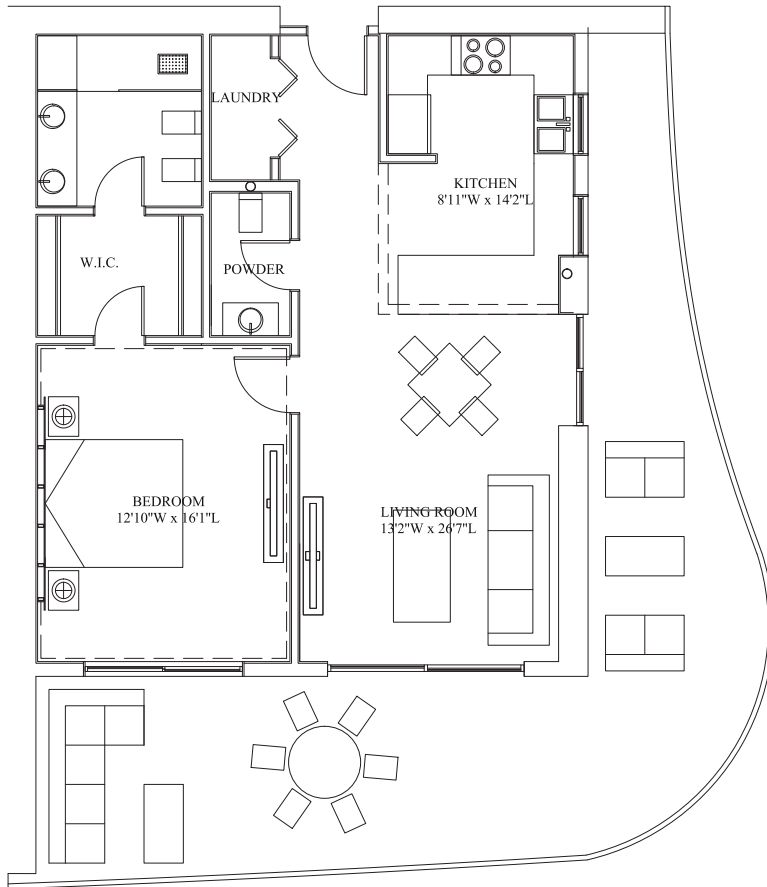

RESIDENCES 203-503

THE BRICKELL

Air Conditioned Space

867 ft² / 81 m²

Patio Space

550 ft² / 51 m²

Total Space

1417 ft² / 132 m²

1 BEDROOMS

1 ½ BATHROOMS