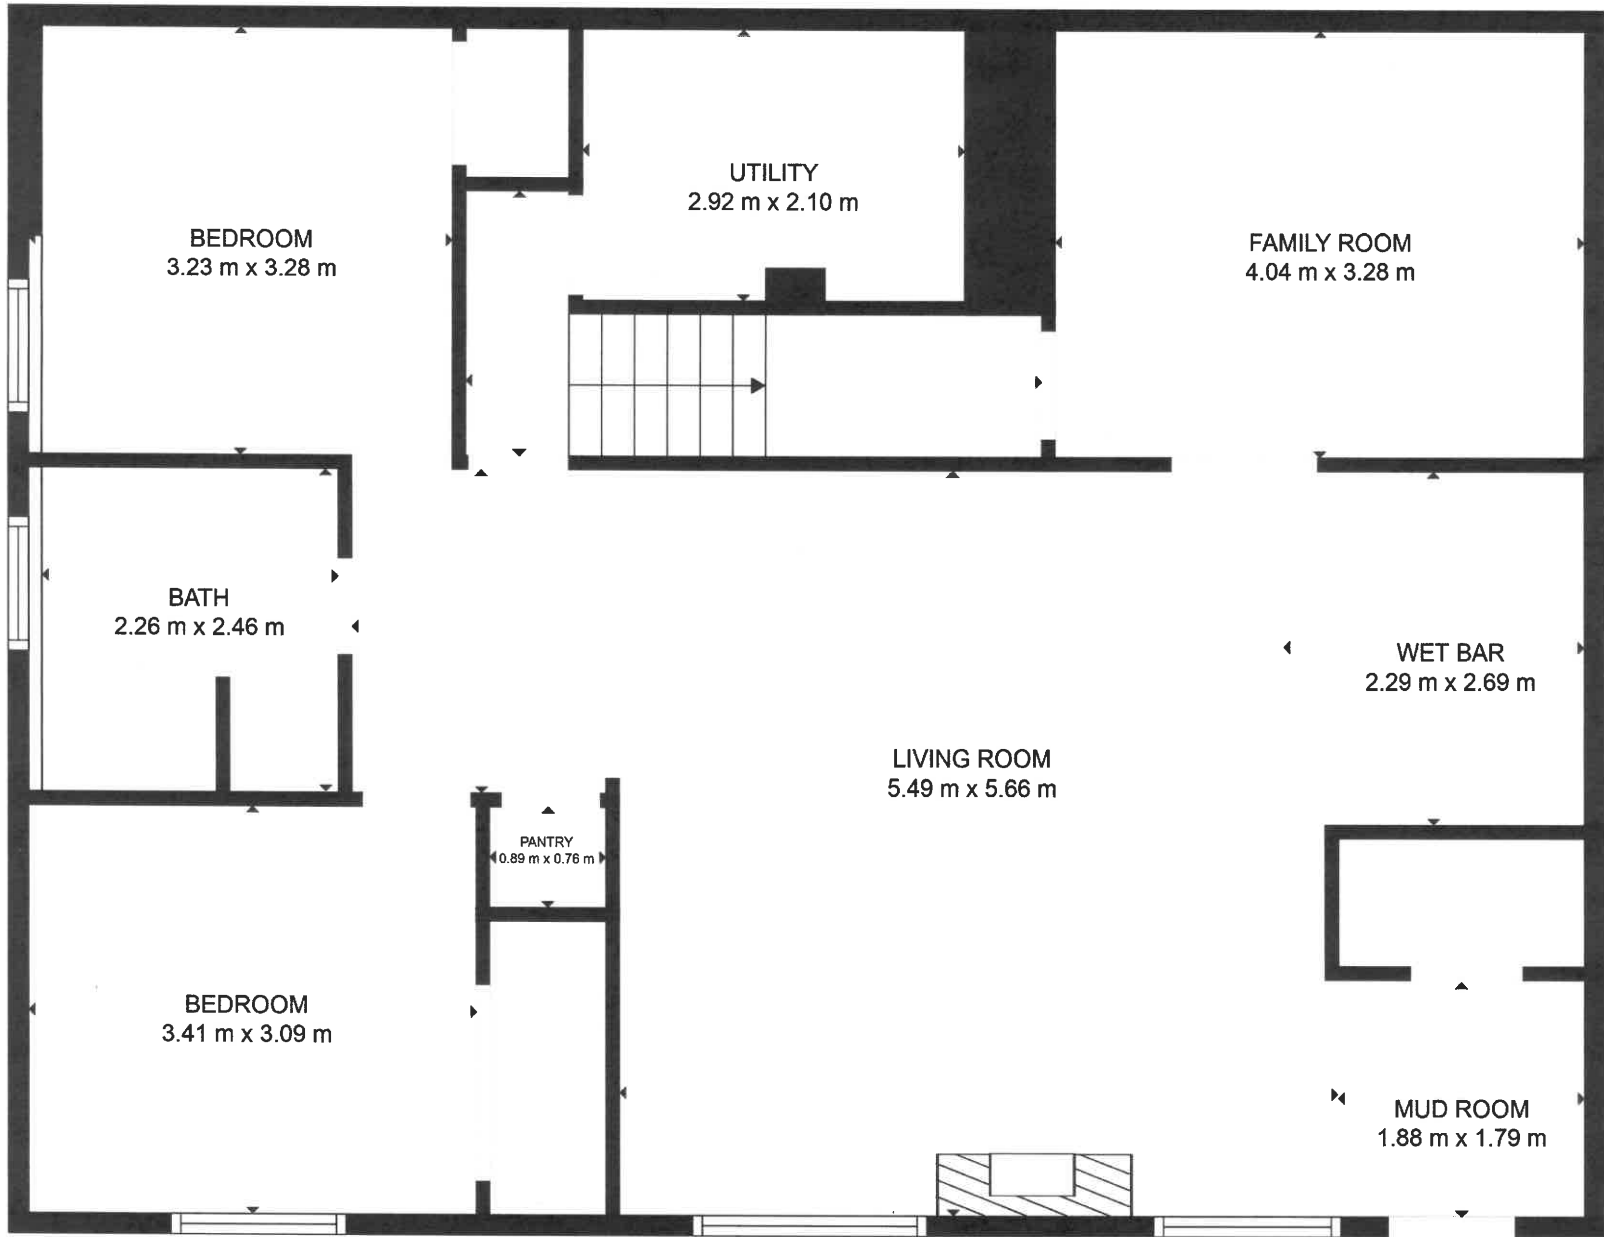

1575 Manor Road Kimberley Main Floor

TOTAL: 109 m²
FLOOR 1: 109 m²

MEASUREMENTS ARE CALCULATED BY CUBICASA TECHNOLOGY. DEEMED HIGHLY RELIABLE BUT NOT GUARANTEED.

1575 Manor Road Kimberley Walk-out Level

TOTAL: 107 m2
FLOOR 1: 107 m2

MEASUREMENTS ARE CALCULATED BY CUBICASA TECHNOLOGY. DEEMED HIGHLY RELIABLE BUT NOT GUARANTEED.