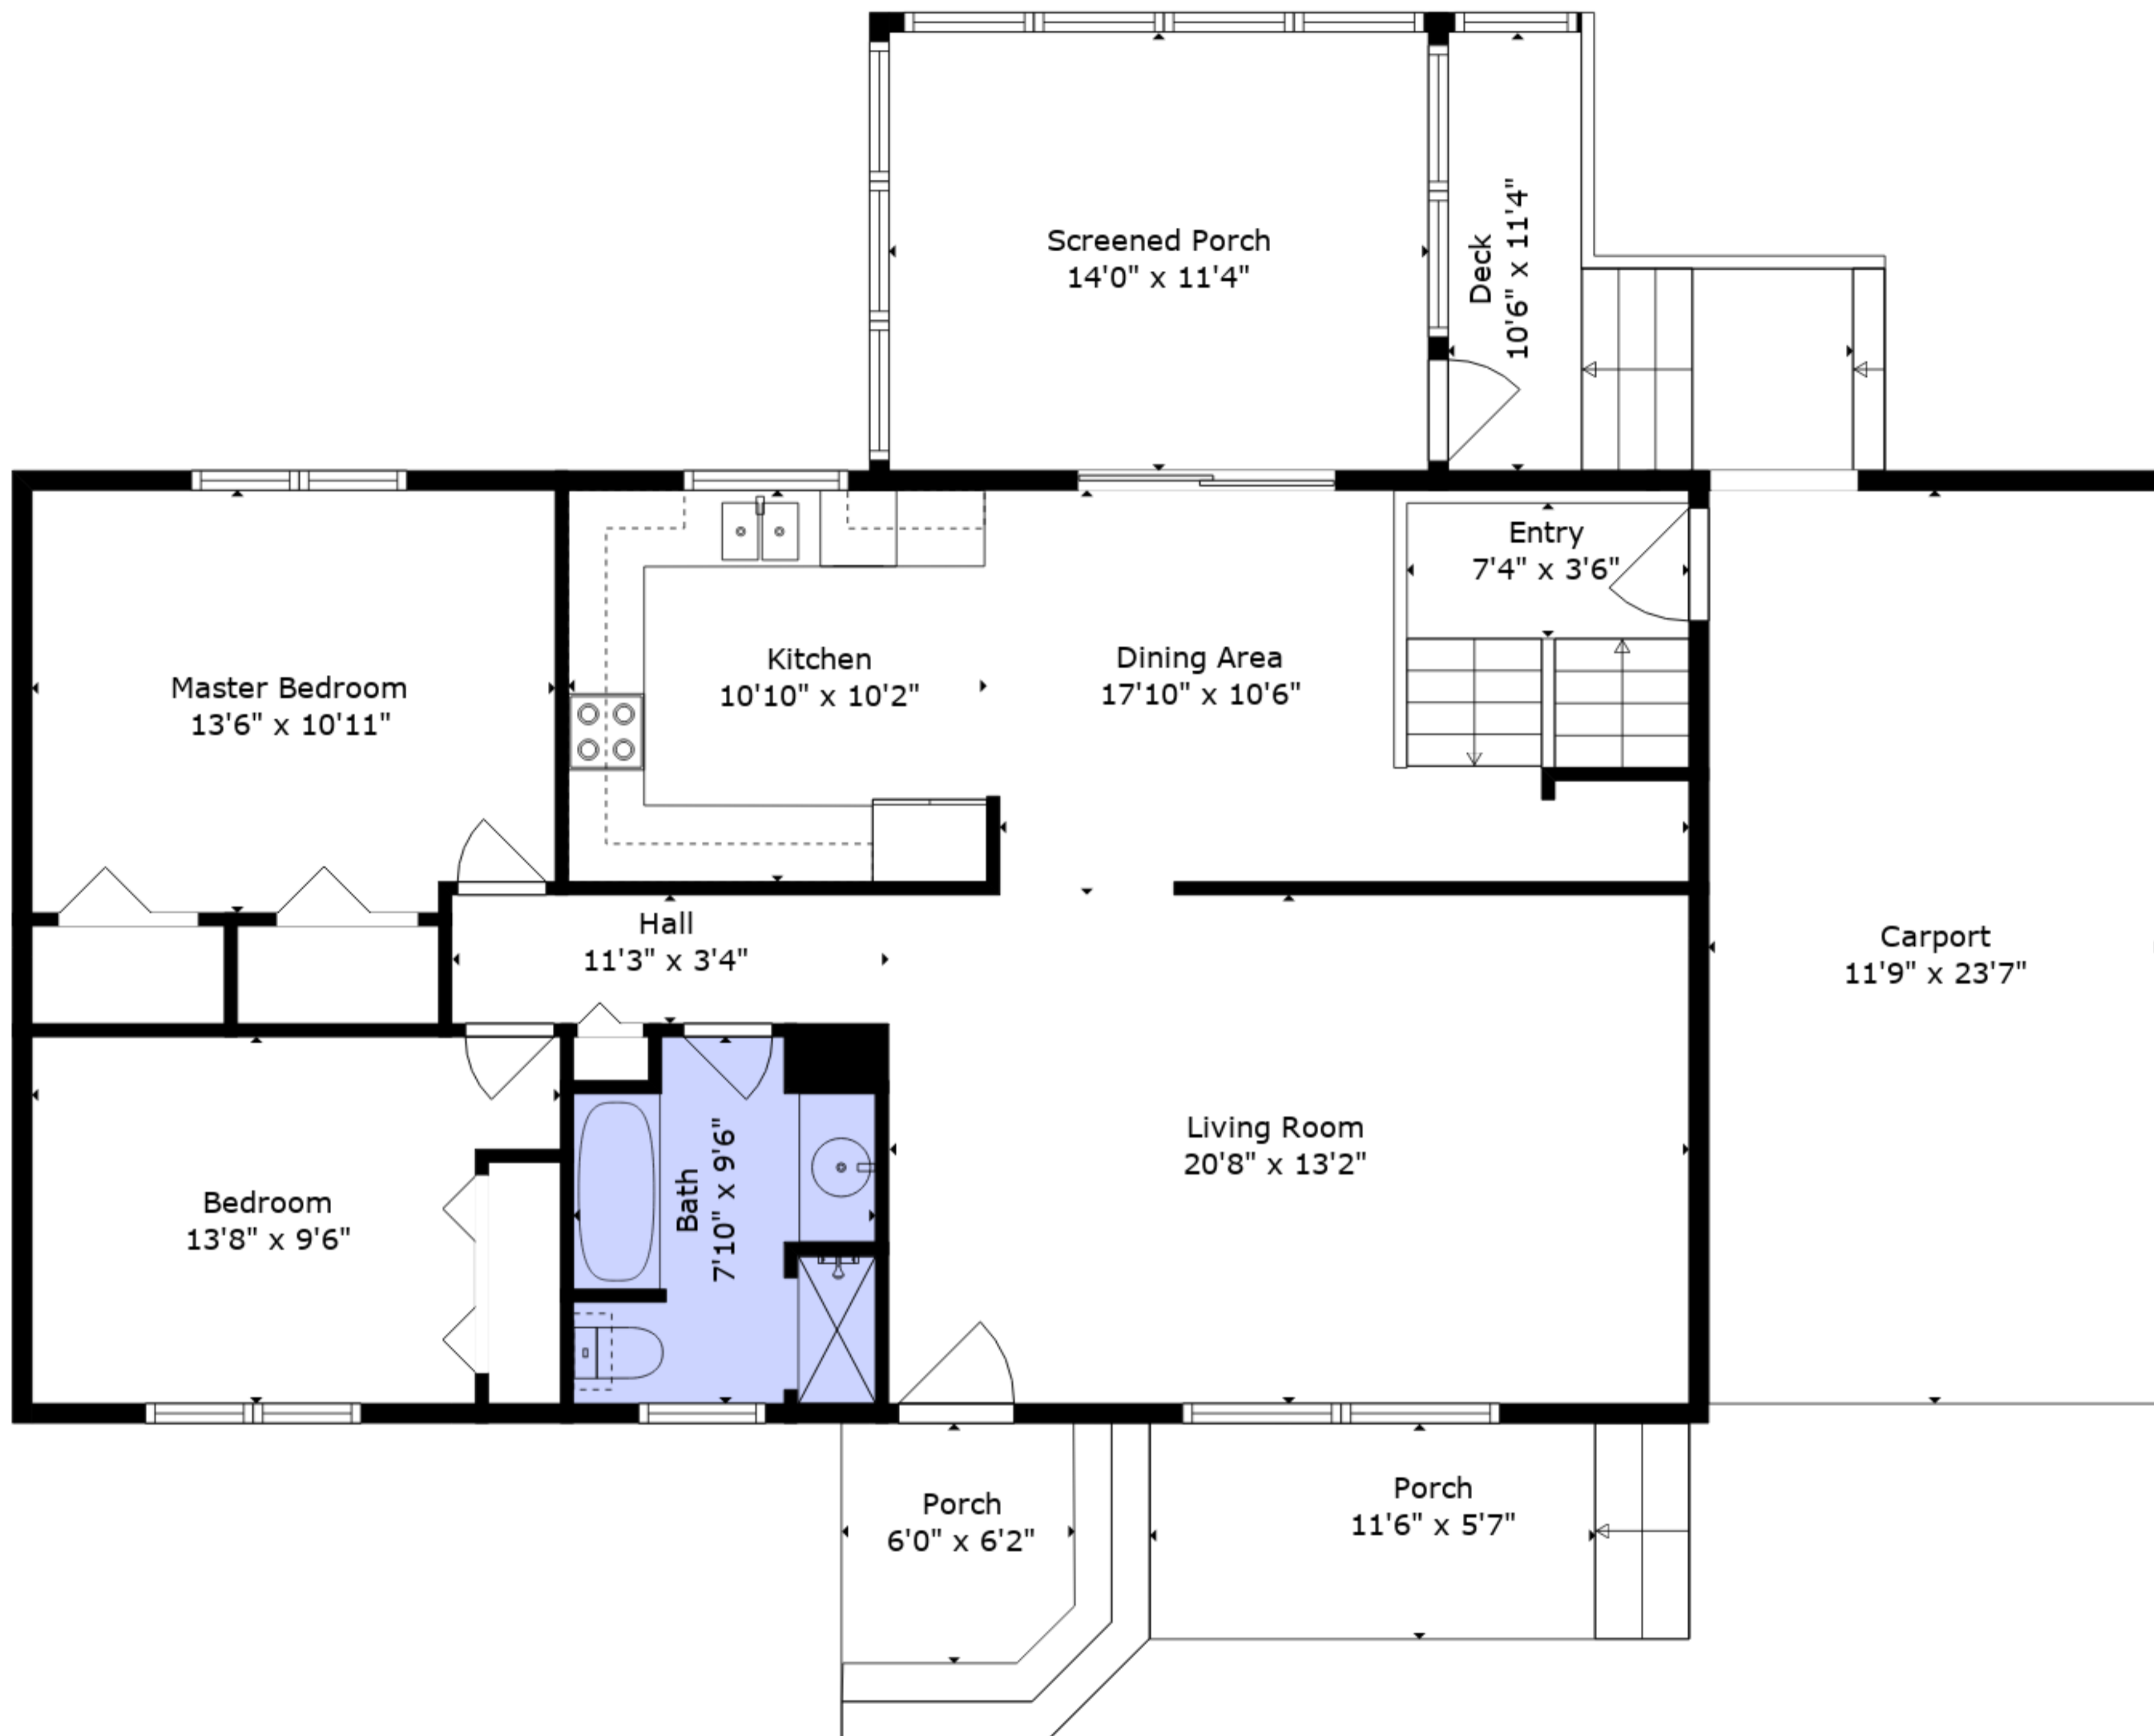

Bedroom  
20'3" x 23'3"

Bedroom  
14'4" x 11'5"

Utility  
31'4" x 12'4"

Bath  
11'2" x 5'3"

**Estimated areas**

GLA FLOOR 1: 1074 sq. ft, excluded 6 sq. ft  
GLA FLOOR 2: 1080 sq. ft, excluded 692 sq. ft  
Total GLA 2154 sq. ft, total scanned area 2852 sq. ft

Measurements By Rebelsun Co. Deemed Highly Reliable But Not Guaranteed.

**Estimated areas**

GLA FLOOR 1: 1074 sq. ft, excluded 6 sq. ft  
 GLA FLOOR 2: 1080 sq. ft, excluded 692 sq. ft  
 Total GLA 2154 sq. ft, total scanned area 2852 sq. ft

Measurements By Rebelsun Co. Deemed Highly Reliable But Not Guaranteed.

Floor 1

Floor 2

**Estimated areas**

GLA FLOOR 1: 1074 sq. ft, excluded 6 sq. ft  
 GLA FLOOR 2: 1080 sq. ft, excluded 692 sq. ft  
 Total GLA 2154 sq. ft, total scanned area 2852 sq. ft