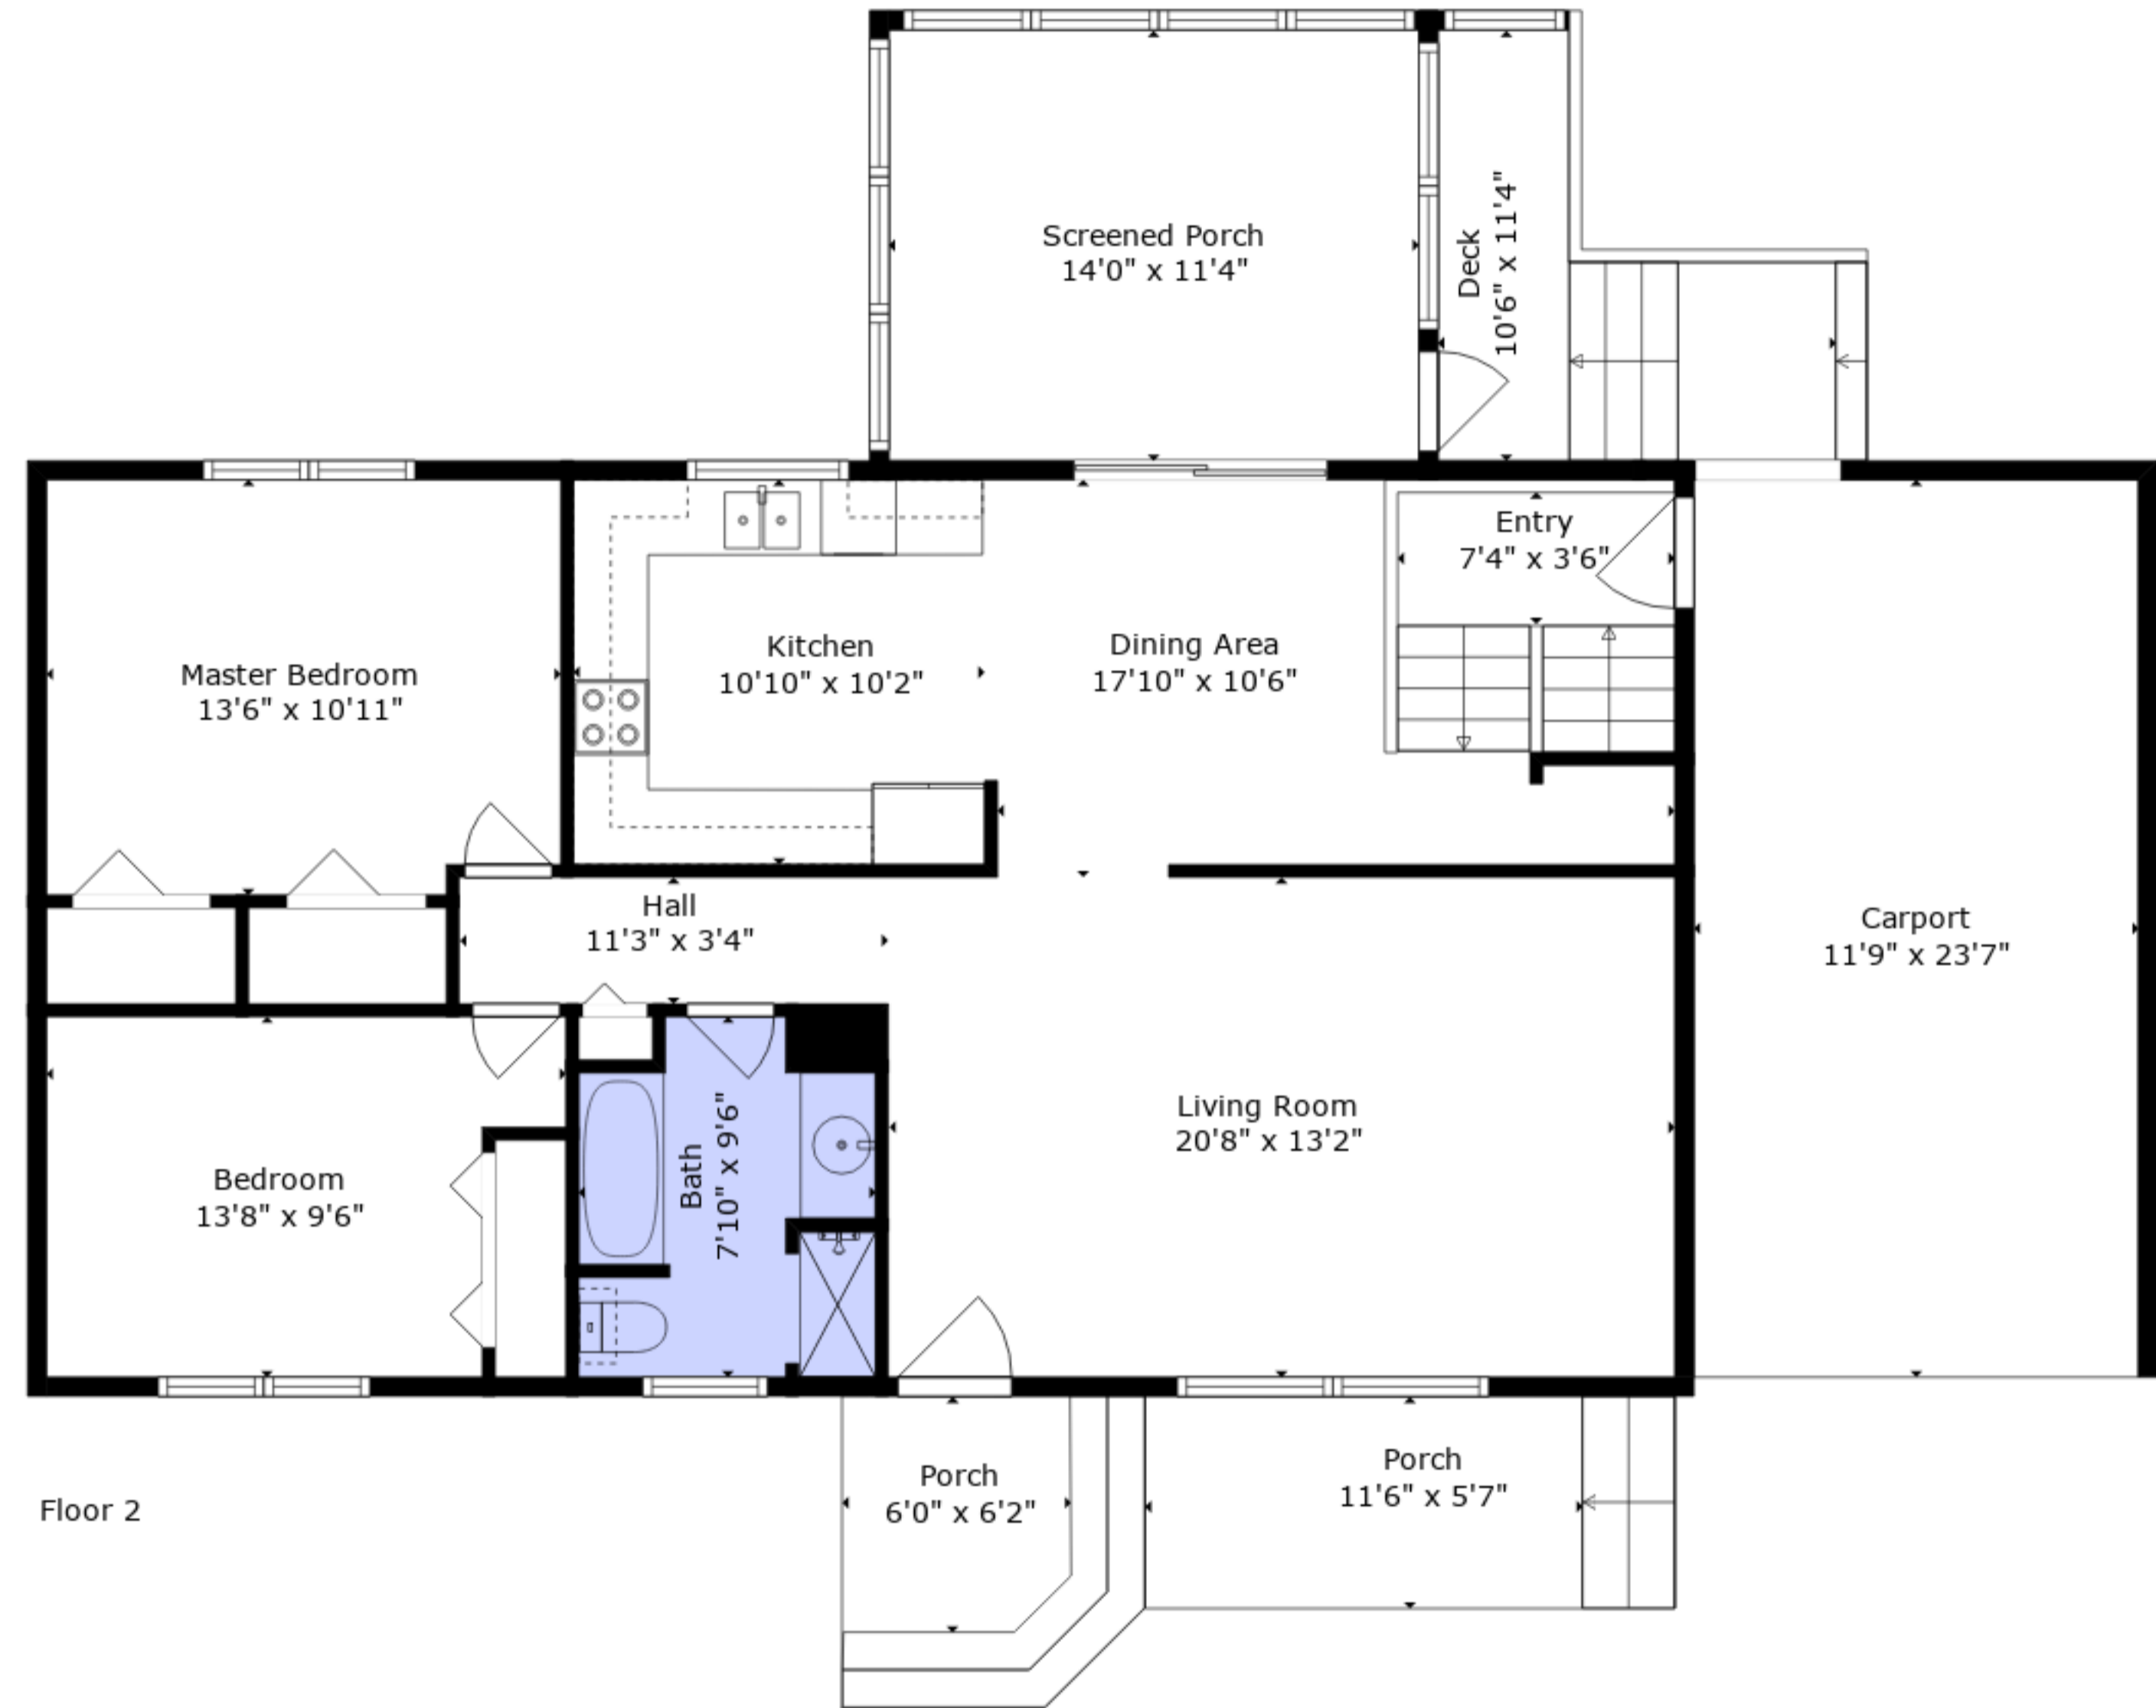

Bedroom  
20'3" x 23'3"

Bedroom  
14'4" x 11'5"

Utility  
31'4" x 12'4"

Bath  
11'2" x 5'3"

**Estimated areas**

GLA FLOOR 1: 1074 sq. ft, excluded 6 sq. ft  
GLA FLOOR 2: 1080 sq. ft, excluded 692 sq. ft  
Total GLA 2154 sq. ft, total scanned area 2852 sq. ft

Measurements By Rebelsun Co. Deemed Highly Reliable But Not Guaranteed.

**Estimated areas**

GLA FLOOR 1: 1074 sq. ft, excluded 6 sq. ft  
 GLA FLOOR 2: 1080 sq. ft, excluded 692 sq. ft  
 Total GLA 2154 sq. ft, total scanned area 2852 sq. ft

Measurements By Rebelsun Co. Deemed Highly Reliable But Not Guaranteed.

Floor 1

Floor 2

**Estimated areas**

GLA FLOOR 1: 1074 sq. ft, excluded 6 sq. ft  
 GLA FLOOR 2: 1080 sq. ft, excluded 692 sq. ft  
 Total GLA 2154 sq. ft, total scanned area 2852 sq. ft