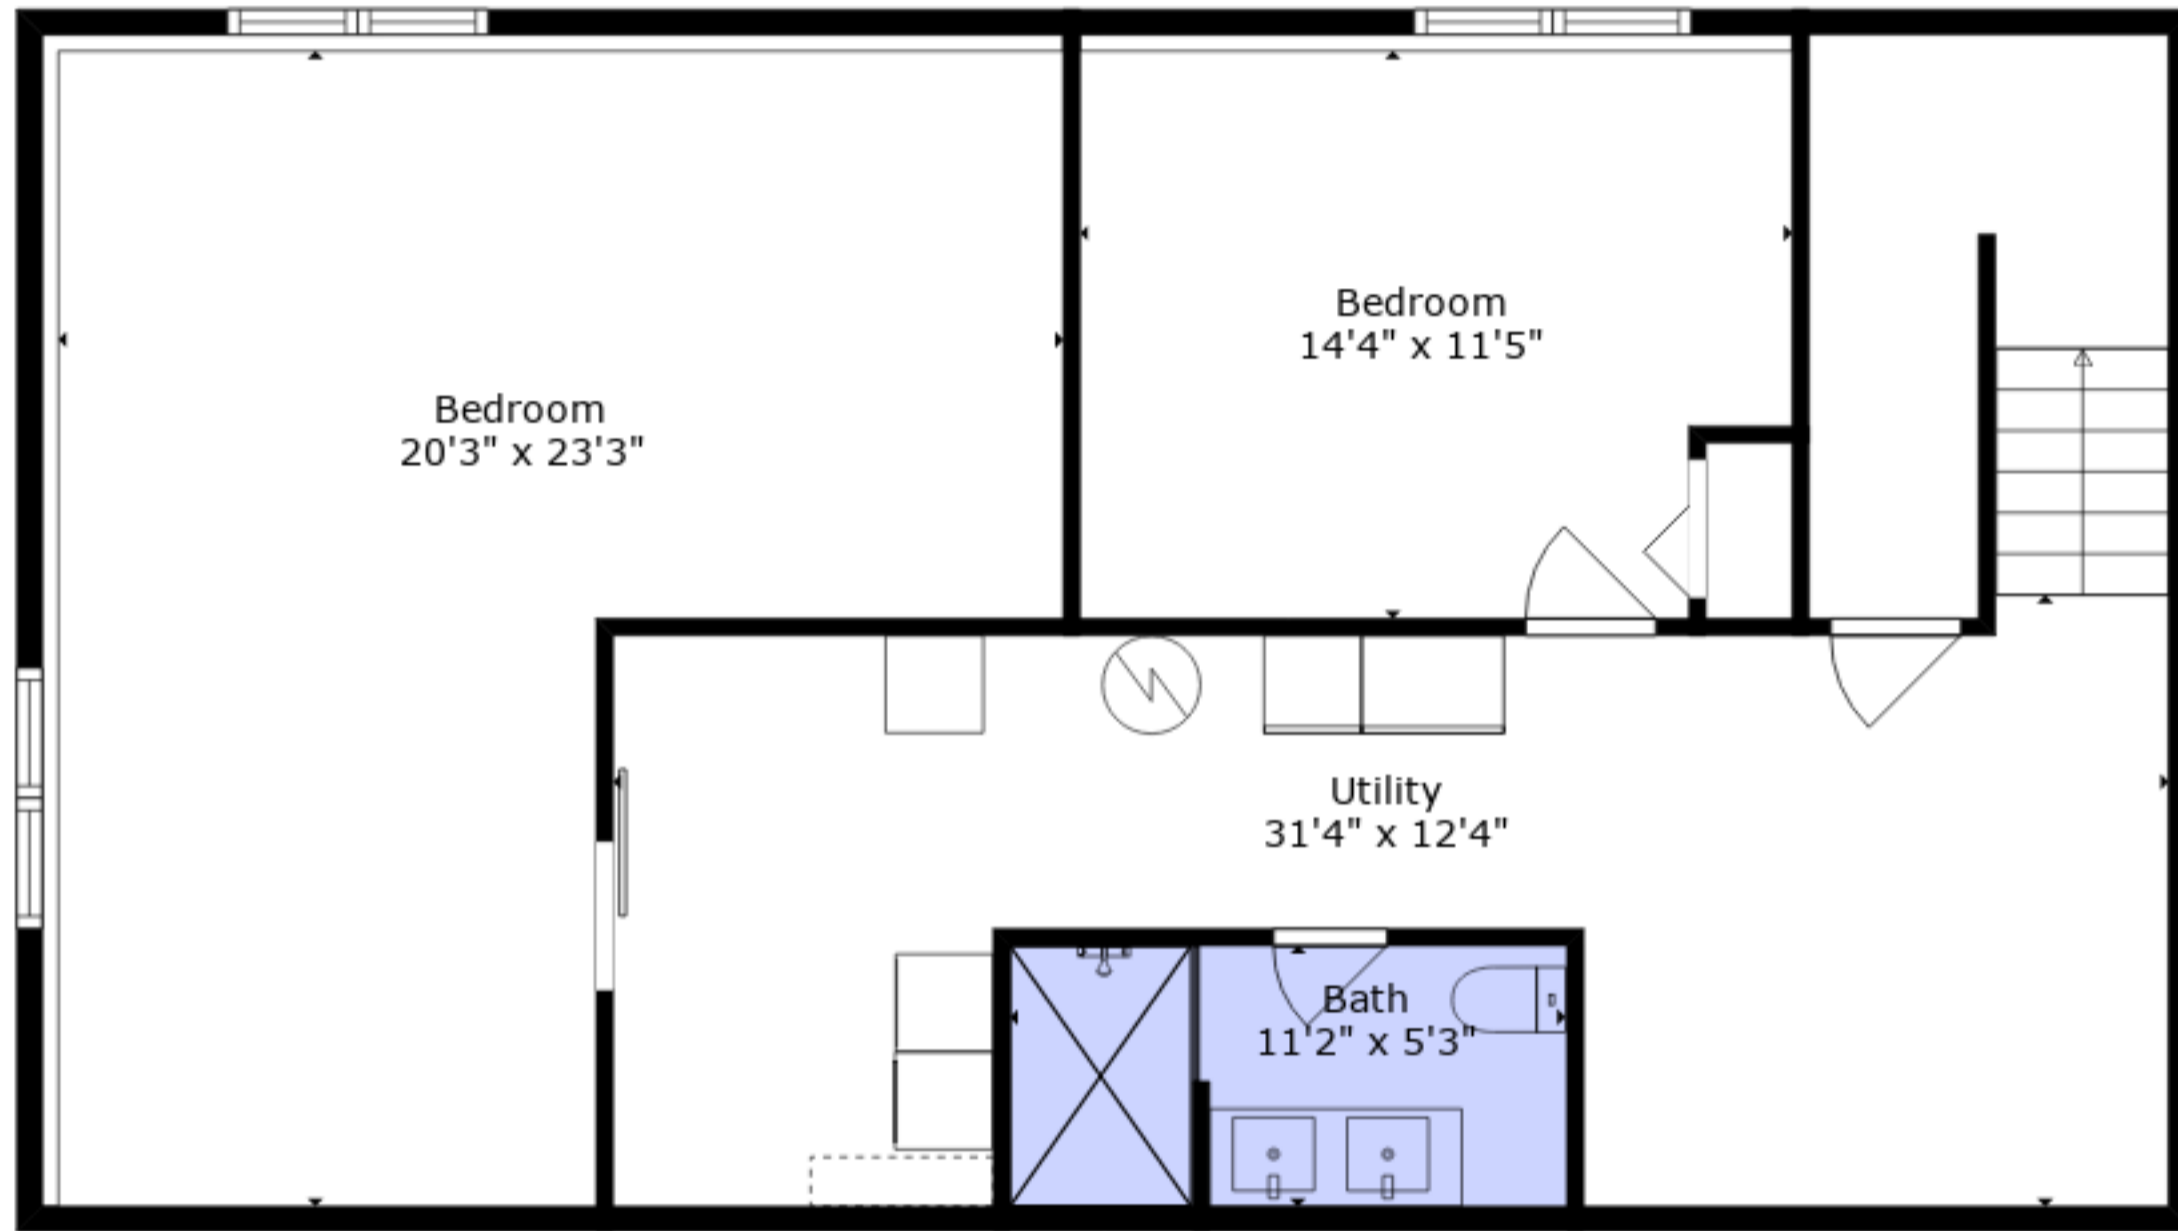

Bedroom  
20'3" x 23'3"

Bedroom  
14'4" x 11'5"

Utility  
31'4" x 12'4"

Bath  
11'2" x 5'3"

**Estimated areas**

GLA FLOOR 1: 1074 sq. ft, excluded 6 sq. ft  
GLA FLOOR 2: 1080 sq. ft, excluded 692 sq. ft  
Total GLA 2154 sq. ft, total scanned area 2852 sq. ft

Measurements By Rebelsun Co. Deemed Highly Reliable But Not Guaranteed.

**Estimated areas**

GLA FLOOR 1: 1074 sq. ft, excluded 6 sq. ft  
 GLA FLOOR 2: 1080 sq. ft, excluded 692 sq. ft  
 Total GLA 2154 sq. ft, total scanned area 2852 sq. ft

Measurements By Rebelsun Co. Deemed Highly Reliable But Not Guaranteed.

Floor 1

Floor 2

**Estimated areas**

GLA FLOOR 1: 1074 sq. ft, excluded 6 sq. ft  
 GLA FLOOR 2: 1080 sq. ft, excluded 692 sq. ft  
 Total GLA 2154 sq. ft, total scanned area 2852 sq. ft