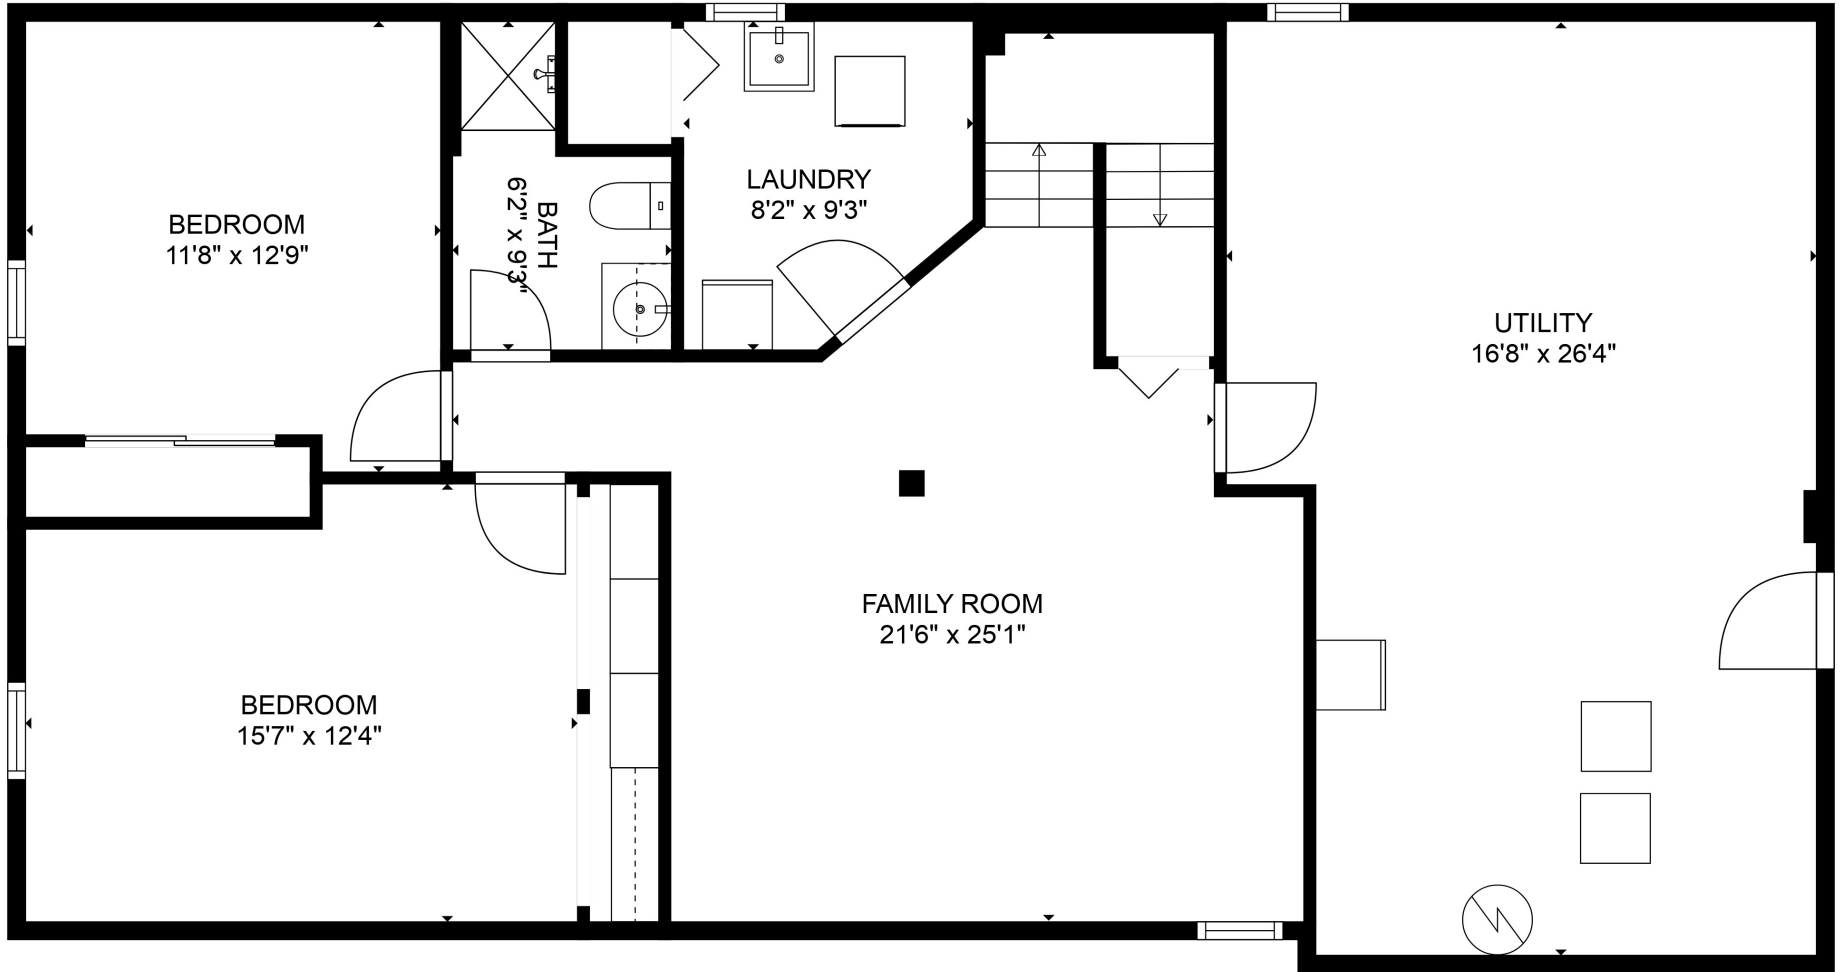

FLOOR 1

FLOOR 2

Total scanned area: 2788 sq. ft

MEASUREMENTS ARE CALCULATED BY CUBICASA TECHNOLOGY. DEEMED HIGHLY RELIABLE BUT NOT GUARANTEED.

Total scanned area: 2788 sq. ft

MEASUREMENTS ARE CALCULATED BY CUBICASA TECHNOLOGY. DEEMED HIGHLY RELIABLE BUT NOT GUARANTEED.

Total scanned area: 2788 sq. ft

MEASUREMENTS ARE CALCULATED BY CUBICASA TECHNOLOGY. DEEMED HIGHLY RELIABLE BUT NOT GUARANTEED.