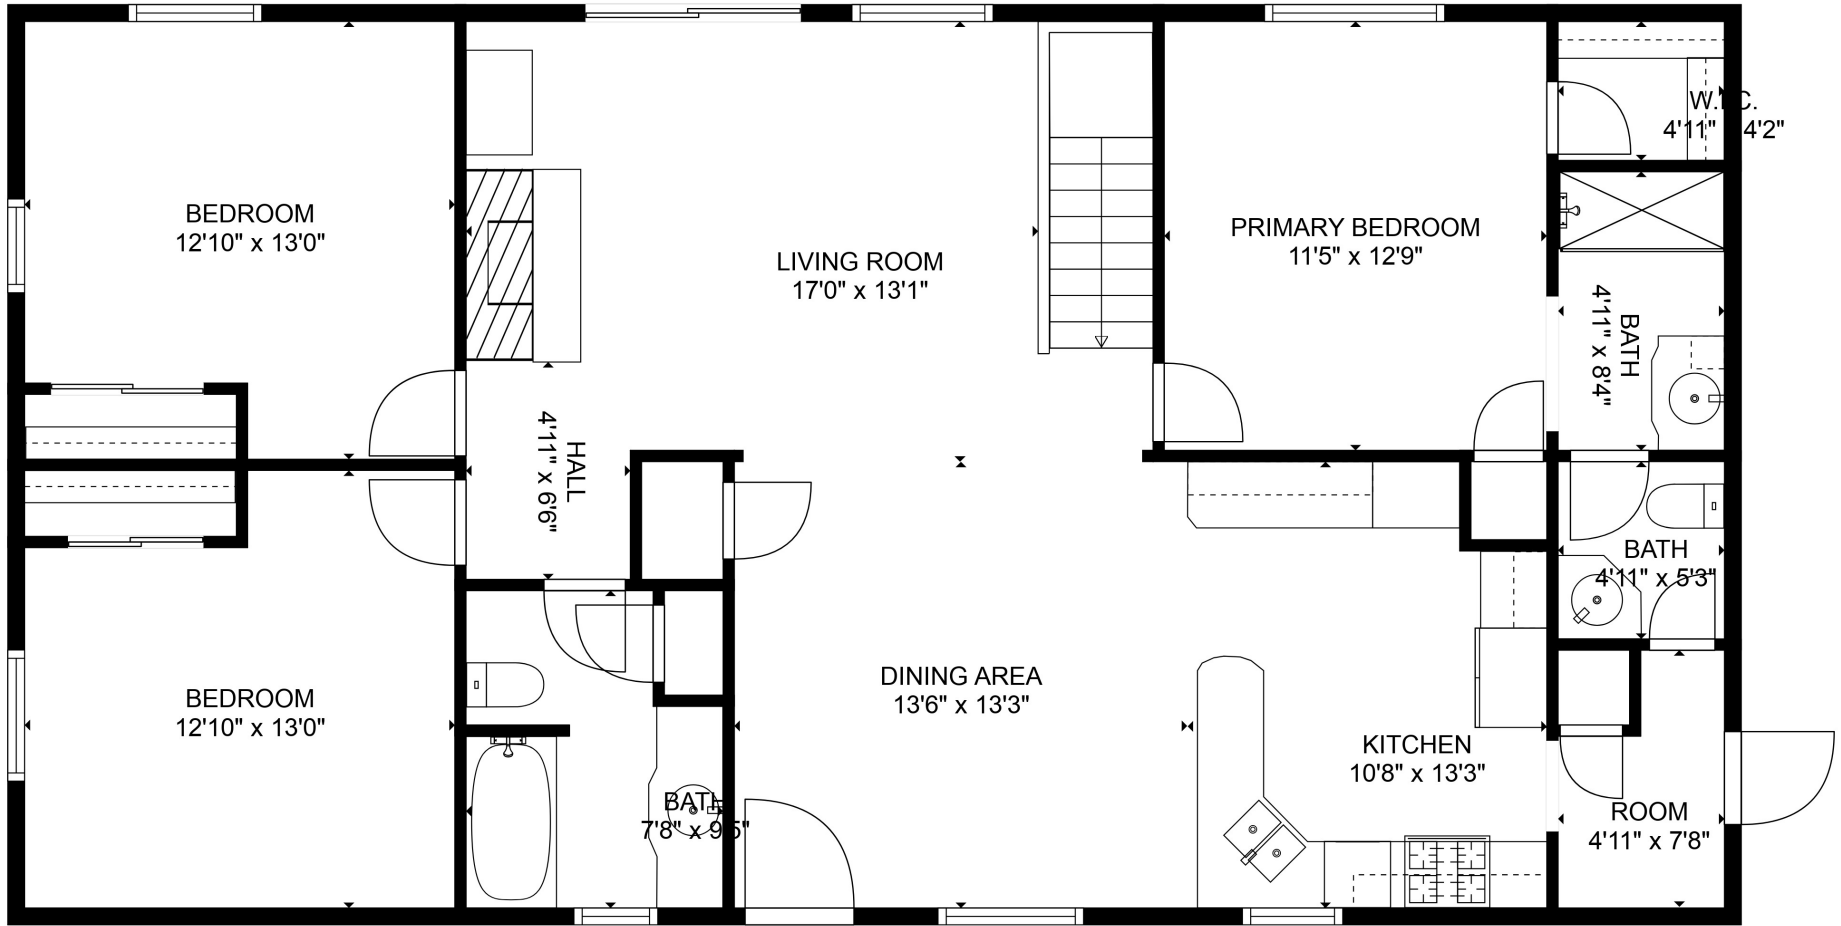

FLOOR 1

FLOOR 2

Total scanned area: 2788 sq. ft

MEASUREMENTS ARE CALCULATED BY CUBICASA TECHNOLOGY. DEEMED HIGHLY RELIABLE BUT NOT GUARANTEED.

Total scanned area: 2788 sq. ft

MEASUREMENTS ARE CALCULATED BY CUBICASA TECHNOLOGY. DEEMED HIGHLY RELIABLE BUT NOT GUARANTEED.

Total scanned area: 2788 sq. ft

MEASUREMENTS ARE CALCULATED BY CUBICASA TECHNOLOGY. DEEMED HIGHLY RELIABLE BUT NOT GUARANTEED.