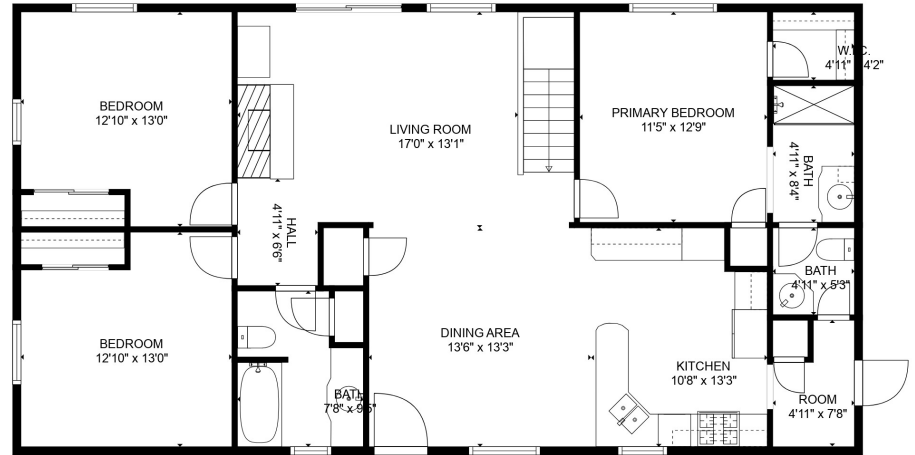

FLOOR 1

FLOOR 2

Total scanned area: 2788 sq. ft

MEASUREMENTS ARE CALCULATED BY CUBICASA TECHNOLOGY. DEEMED HIGHLY RELIABLE BUT NOT GUARANTEED.

Total scanned area: 2788 sq. ft

MEASUREMENTS ARE CALCULATED BY CUBICASA TECHNOLOGY. DEEMED HIGHLY RELIABLE BUT NOT GUARANTEED.

Total scanned area: 2788 sq. ft

MEASUREMENTS ARE CALCULATED BY CUBICASA TECHNOLOGY. DEEMED HIGHLY RELIABLE BUT NOT GUARANTEED.