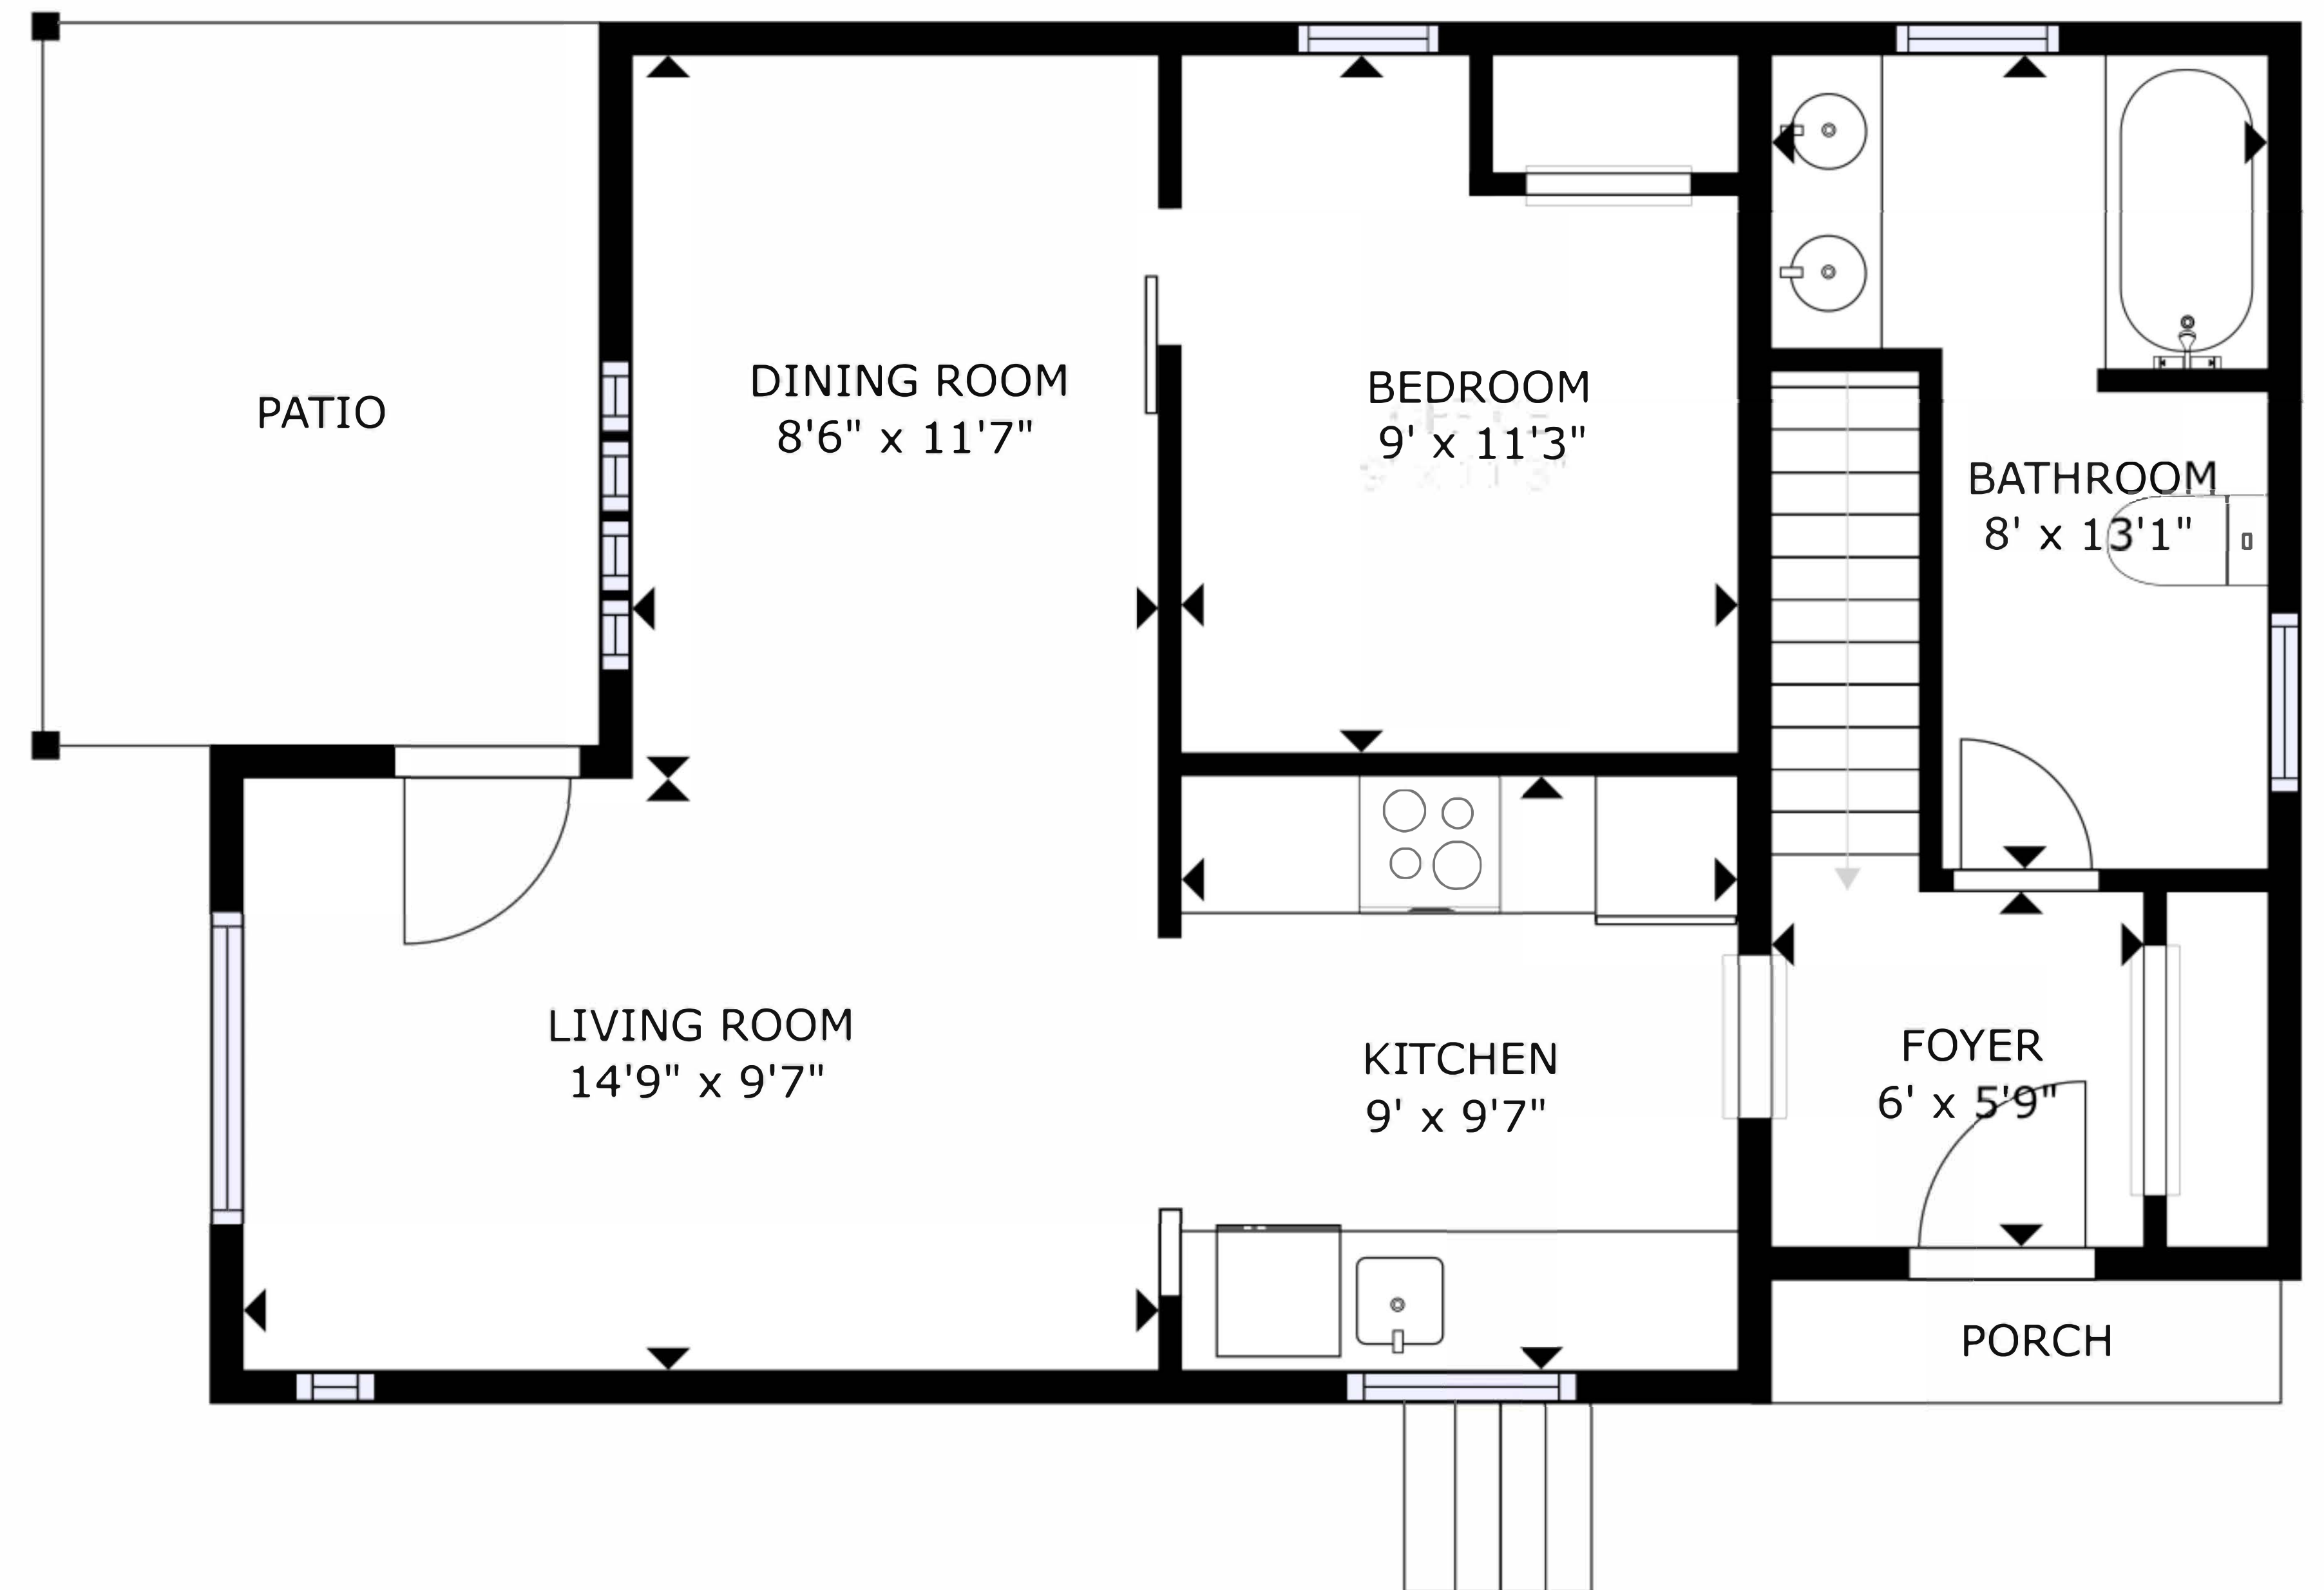

LOWER FLOOR

MAIN FLOOR

GROSS INTERNAL AREA

LOWER FLOOR: 559 sq ft, MAIN FLOOR: 598 sq ft

TOTAL: 1157 sq ft

SIZES AND DIMENSIONS ARE APPROXIMATE, ACTUAL MAY VARY.