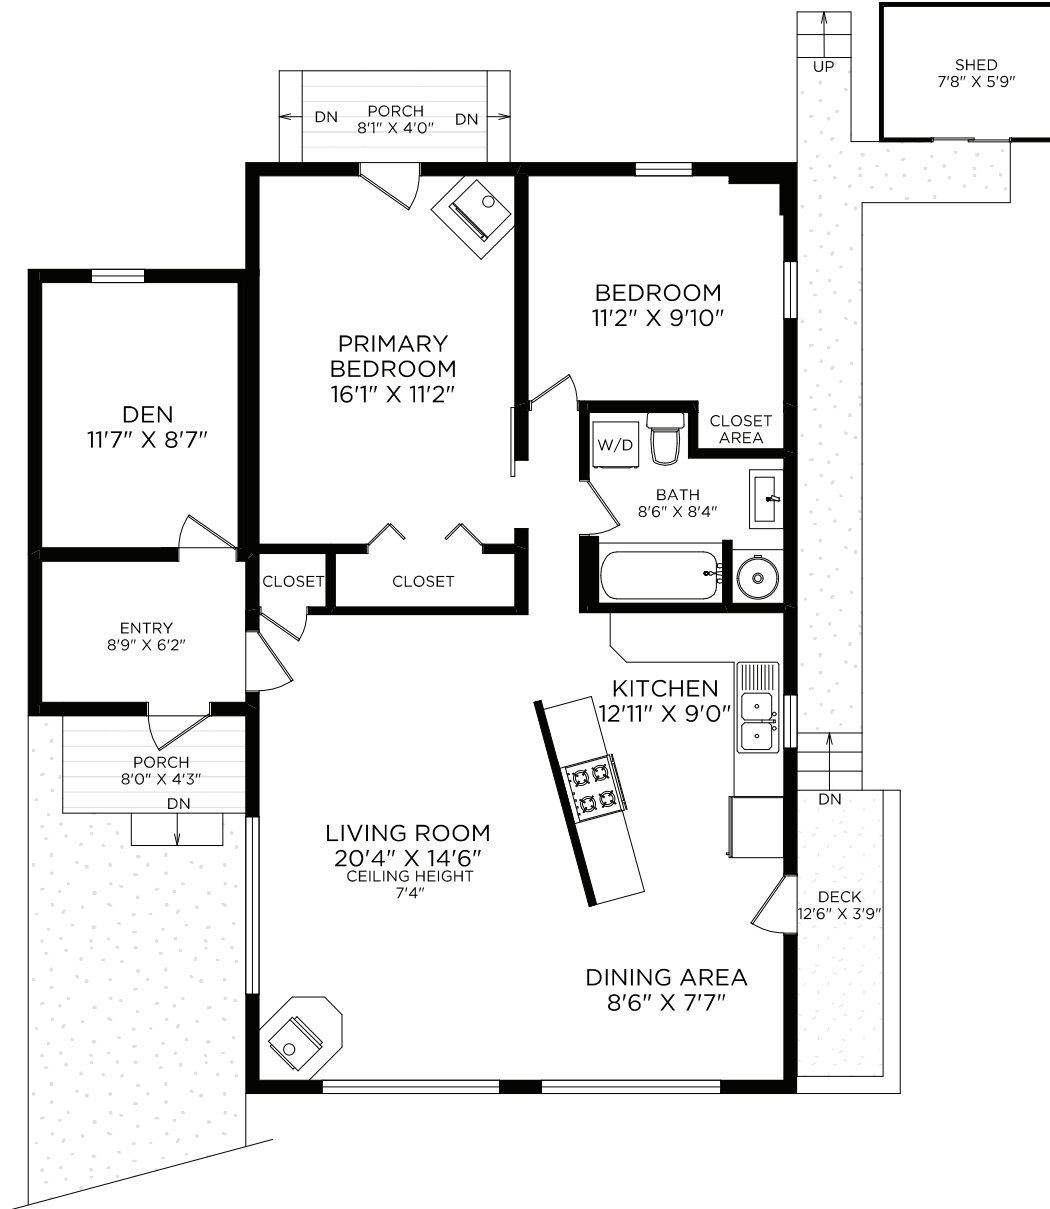

39-2587 SELWYN ROAD

Document prepared for the exclusive use of:

Cheryl Bejcar*

*Personal Real Estate Corporation

Floor	Finished	Unfinished	Total	Other Areas	
Main	1165	0	1165	Patio	147
Total	1165	0	1165	Deck	60
				Porches	66
				Sheds	131