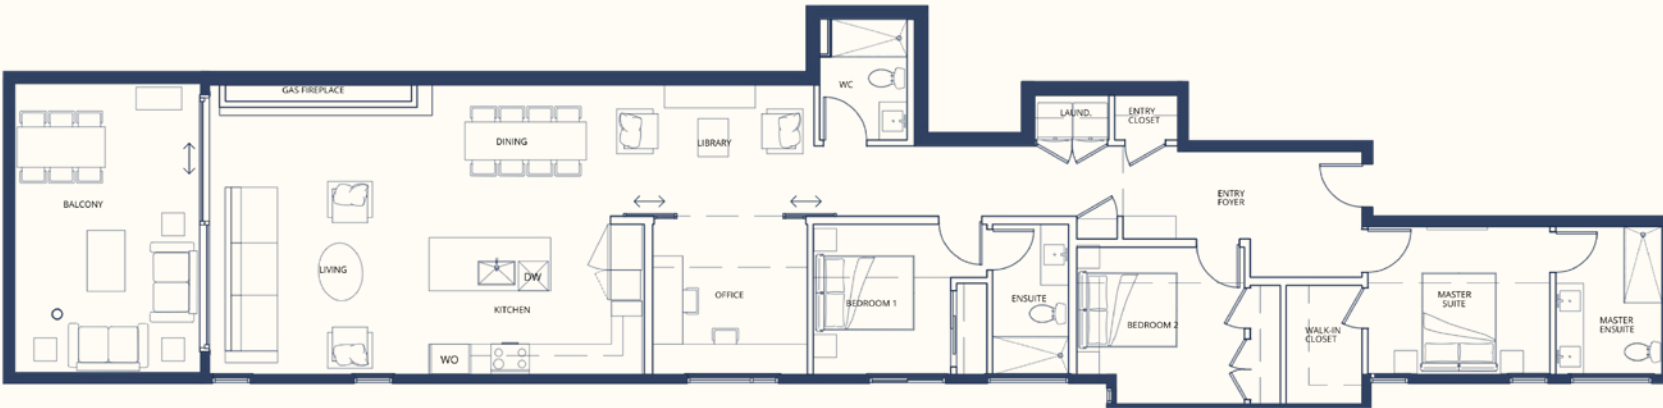

LEGACY

on lakeshore

101

3 BEDROOM + FLEX
3 BATHROOM

INTERIOR: 1,510 SQFT
EXTERIOR: 320 SQFT
TOTAL: 1,830 SQFT

102

3 BEDROOM + FLEX
3 BATHROOM

INTERIOR: 1,521 SQFT
EXTERIOR: 320 SQFT
TOTAL: 1,841 SQFT

201

3 BEDROOM + FLEX
3 BATHROOM

INTERIOR: 1,676 SQFT
EXTERIOR: 255 SQFT
TOTAL: 1,931 SQFT

202

3 BEDROOM + FLEX
3 BATHROOM

INTERIOR: 1,726 SQFT
EXTERIOR: 255 SQFT
TOTAL: 1,981 SQFT

301

3 BEDROOM + FLEX
3 BATHROOM

INTERIOR: 1,676 SQFT
EXTERIOR: 255 SQFT
TOTAL: 1,931 SQFT

302

3 BEDROOM + FLEX
3 BATHROOM

INTERIOR: 1,726 SQFT
EXTERIOR: 255 SQFT
TOTAL: 1,981 SQFT

LEGACY
on lakeshore

Scan for Website:

legacyonlakeshore.ca