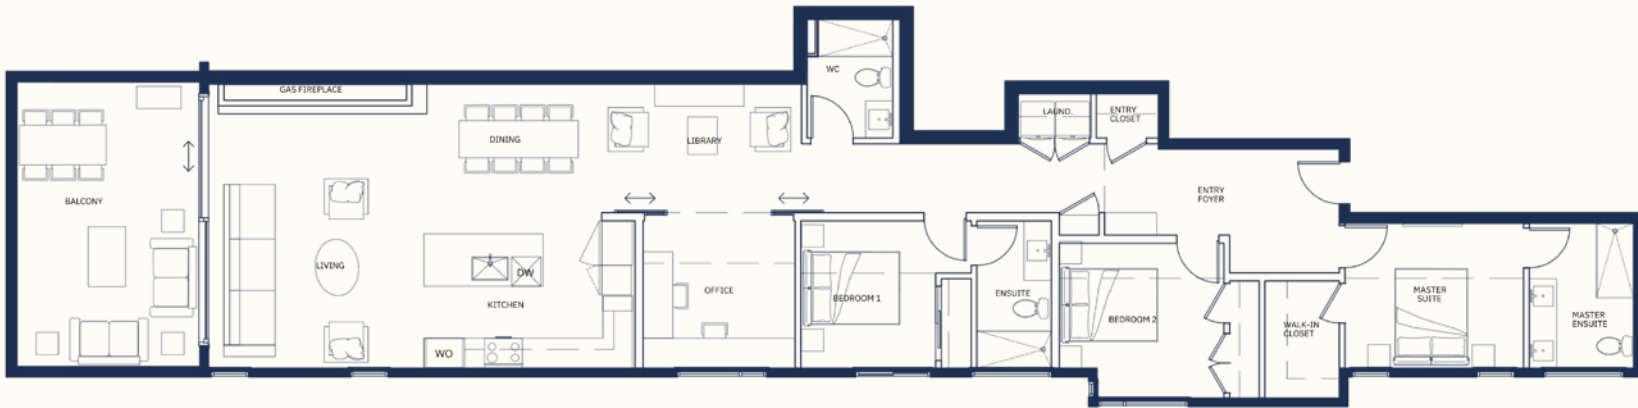

LEGACY

on lakeshore

101

3 BEDROOM + FLEX
3 BATHROOM

INTERIOR: 1,510 SQFT
EXTERIOR: 320 SQFT
TOTAL: 1,830 SQFT

102

3 BEDROOM + FLEX
3 BATHROOM

INTERIOR: 1,521 SQFT
EXTERIOR: 320 SQFT
TOTAL: 1,841 SQFT

201

3 BEDROOM + FLEX
3 BATHROOM

INTERIOR: 1,676 SQFT
EXTERIOR: 255 SQFT
TOTAL: 1,931 SQFT

202

3 BEDROOM + FLEX
3 BATHROOM

INTERIOR: 1,726 SQFT
EXTERIOR: 255 SQFT
TOTAL: 1,981 SQFT

301

3 BEDROOM + FLEX
3 BATHROOM

INTERIOR: 1,676 SQFT
EXTERIOR: 255 SQFT
TOTAL: 1,931 SQFT

302

3 BEDROOM + FLEX
3 BATHROOM

INTERIOR: 1,726 SQFT
EXTERIOR: 255 SQFT
TOTAL: 1,981 SQFT

LEGACY
on lakeshore

Scan for Website:

legacyonlakeshore.ca