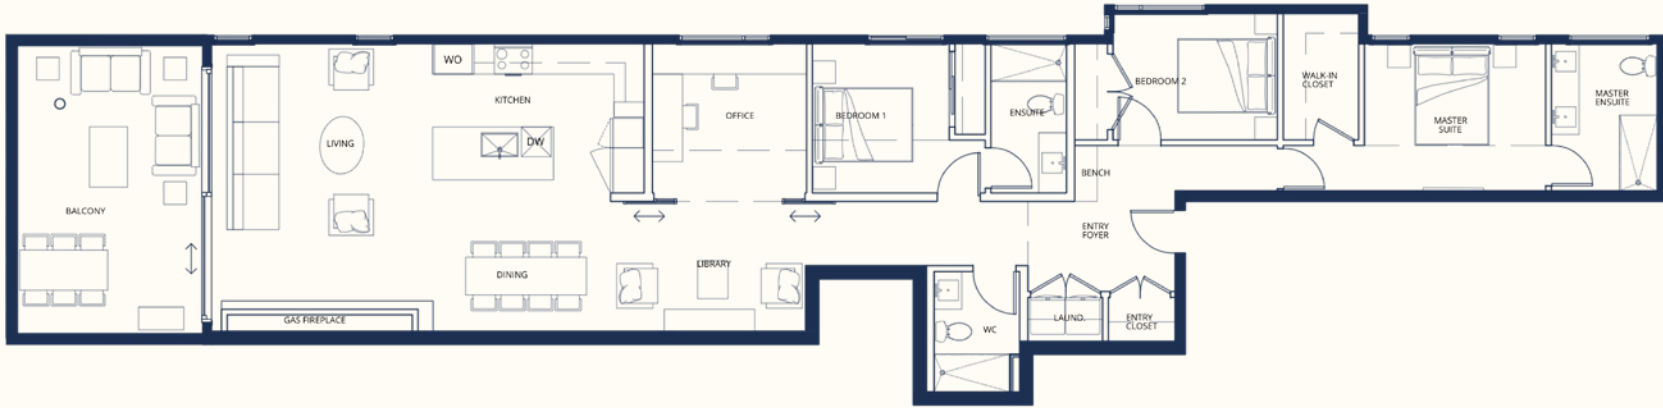

LEGACY

on lakeshore

101

3 BEDROOM + FLEX
3 BATHROOM

INTERIOR: 1,510 SQFT
EXTERIOR: 320 SQFT
TOTAL: 1,830 SQFT

102

3 BEDROOM + FLEX
3 BATHROOM

INTERIOR: 1,521 SQFT
EXTERIOR: 320 SQFT
TOTAL: 1,841 SQFT

201

3 BEDROOM + FLEX
3 BATHROOM

INTERIOR: 1,676 SQFT
EXTERIOR: 255 SQFT
TOTAL: 1,931 SQFT

202

3 BEDROOM + FLEX
3 BATHROOM

INTERIOR: 1,726 SQFT
EXTERIOR: 255 SQFT
TOTAL: 1,981 SQFT

301

3 BEDROOM + FLEX
3 BATHROOM

INTERIOR: 1,676 SQFT
EXTERIOR: 255 SQFT
TOTAL: 1,931 SQFT

302

3 BEDROOM + FLEX
3 BATHROOM

INTERIOR: 1,726 SQFT
EXTERIOR: 255 SQFT
TOTAL: 1,981 SQFT

LEGACY
on lakeshore

Scan for Website:

legacyonlakeshore.ca