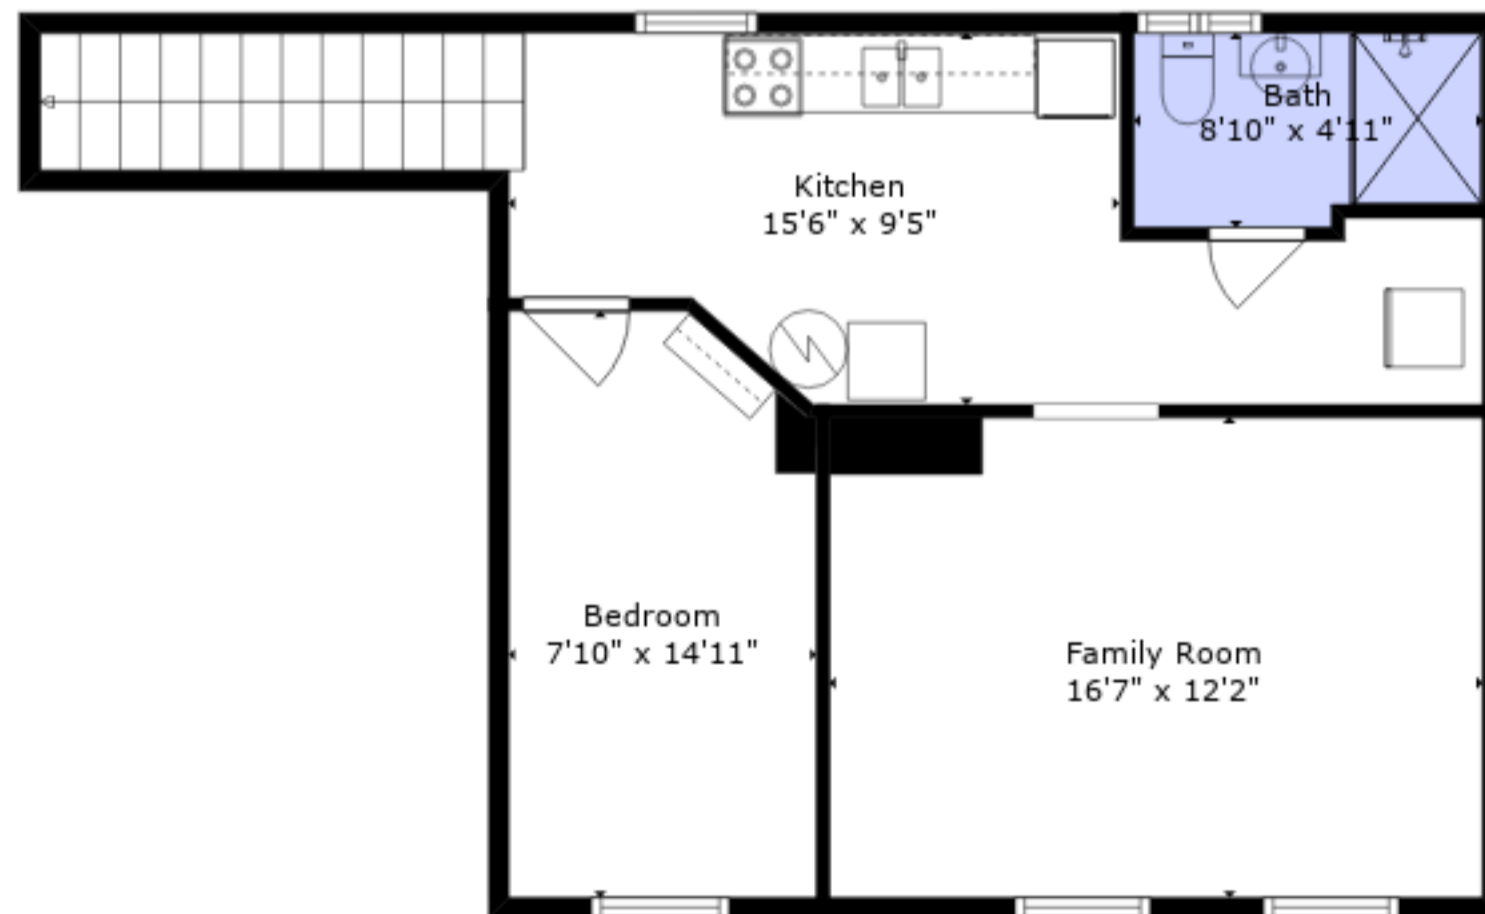

Measurements By Rebelsun Co. Deemed Highly Reliable But Not Guaranteed.

Estimated areas

GLA FLOOR 1: 645 sq. ft, excluded 0 sq. ft
 GLA FLOOR 2: 191 sq. ft, excluded 390 sq. ft
 GLA FLOOR 3: 679 sq. ft, excluded 98 sq. ft
 Total GLA 1515 sq. ft, total scanned area 2003 sq. ft

Measurements By Rebelsun Co. Deemed Highly Reliable But Not Guaranteed.

Floor 2

Floor 3

Floor 1

Estimated areas

GLA FLOOR 1: 645 sq. ft, excluded 0 sq. ft
 GLA FLOOR 2: 191 sq. ft, excluded 390 sq. ft
 GLA FLOOR 3: 679 sq. ft, excluded 98 sq. ft
 Total GLA 1515 sq. ft, total scanned area 2003 sq. ft