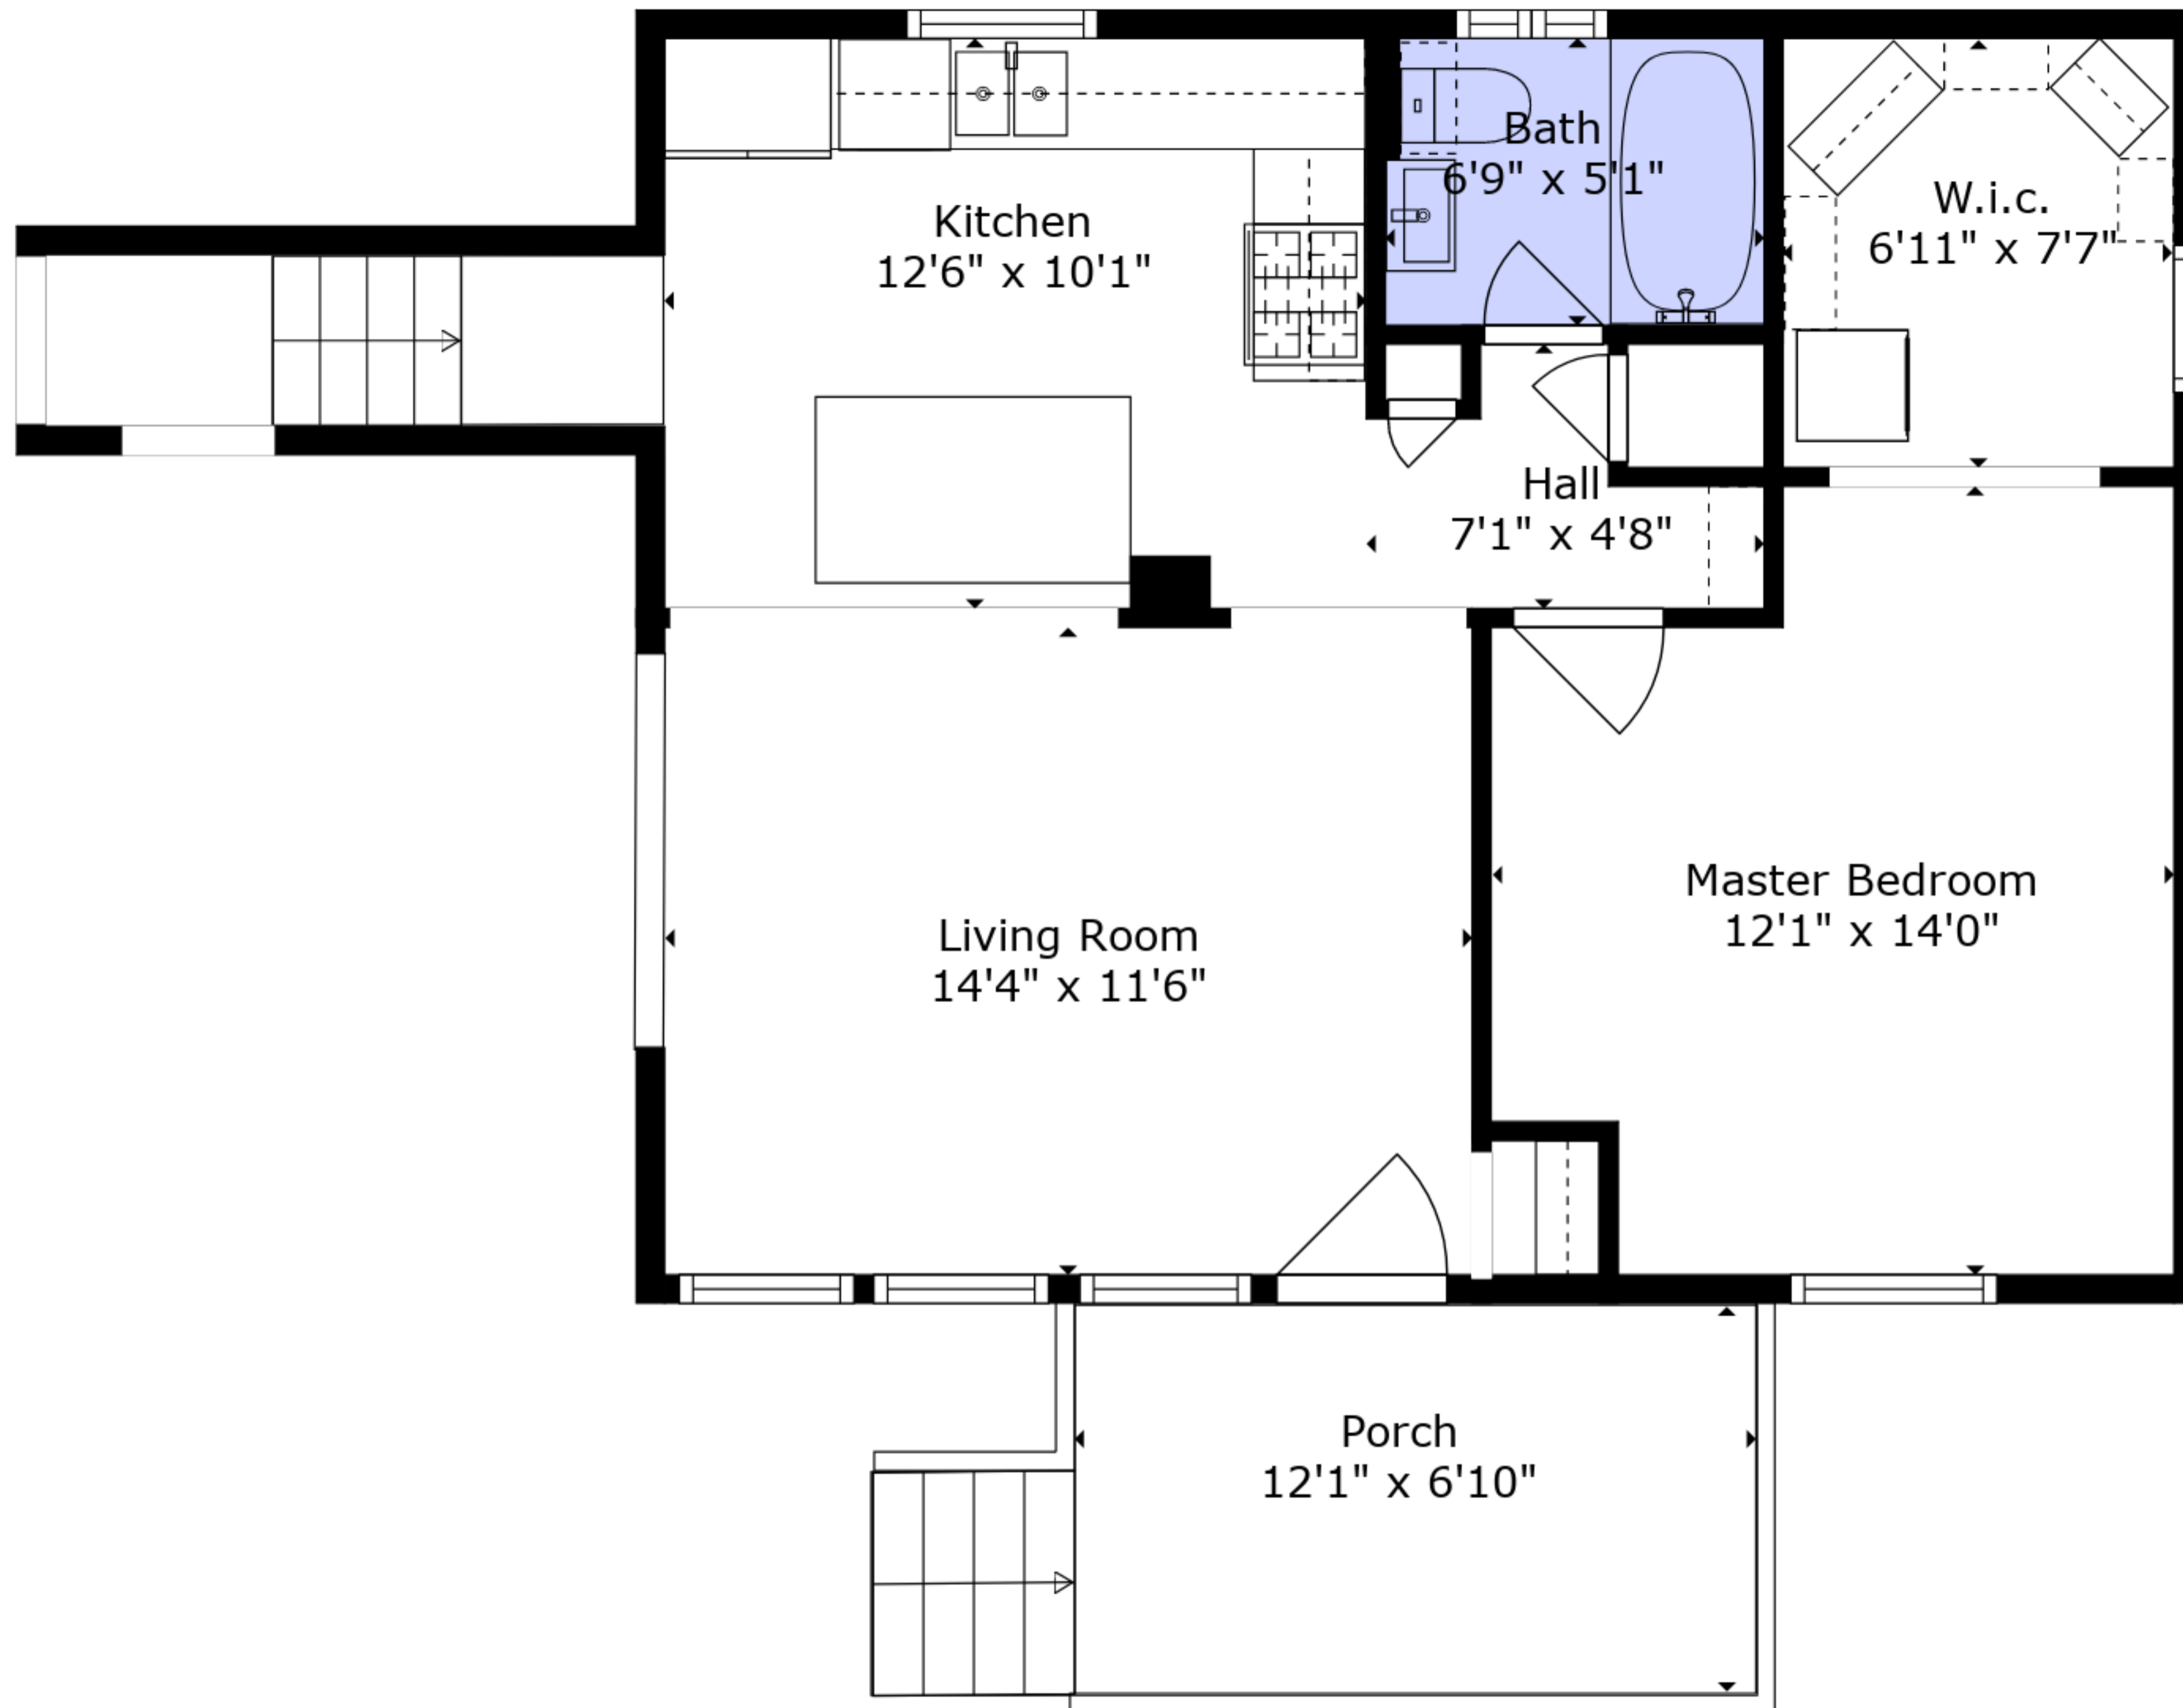

Estimated areas

GLA FLOOR 1: 645 sq. ft, excluded 0 sq. ft
 GLA FLOOR 2: 191 sq. ft, excluded 390 sq. ft
 GLA FLOOR 3: 679 sq. ft, excluded 98 sq. ft
 Total GLA 1515 sq. ft, total scanned area 2003 sq. ft

Measurements By Rebelsun Co. Deemed Highly Reliable But Not Guaranteed.

Estimated areas

GLA FLOOR 1: 645 sq. ft, excluded 0 sq. ft
 GLA FLOOR 2: 191 sq. ft, excluded 390 sq. ft
 GLA FLOOR 3: 679 sq. ft, excluded 98 sq. ft
 Total GLA 1515 sq. ft, total scanned area 2003 sq. ft

Measurements By Rebelsun Co. Deemed Highly Reliable But Not Guaranteed.

Floor 2

Floor 3

Floor 1

Estimated areas

GLA FLOOR 1: 645 sq. ft, excluded 0 sq. ft
 GLA FLOOR 2: 191 sq. ft, excluded 390 sq. ft
 GLA FLOOR 3: 679 sq. ft, excluded 98 sq. ft
 Total GLA 1515 sq. ft, total scanned area 2003 sq. ft