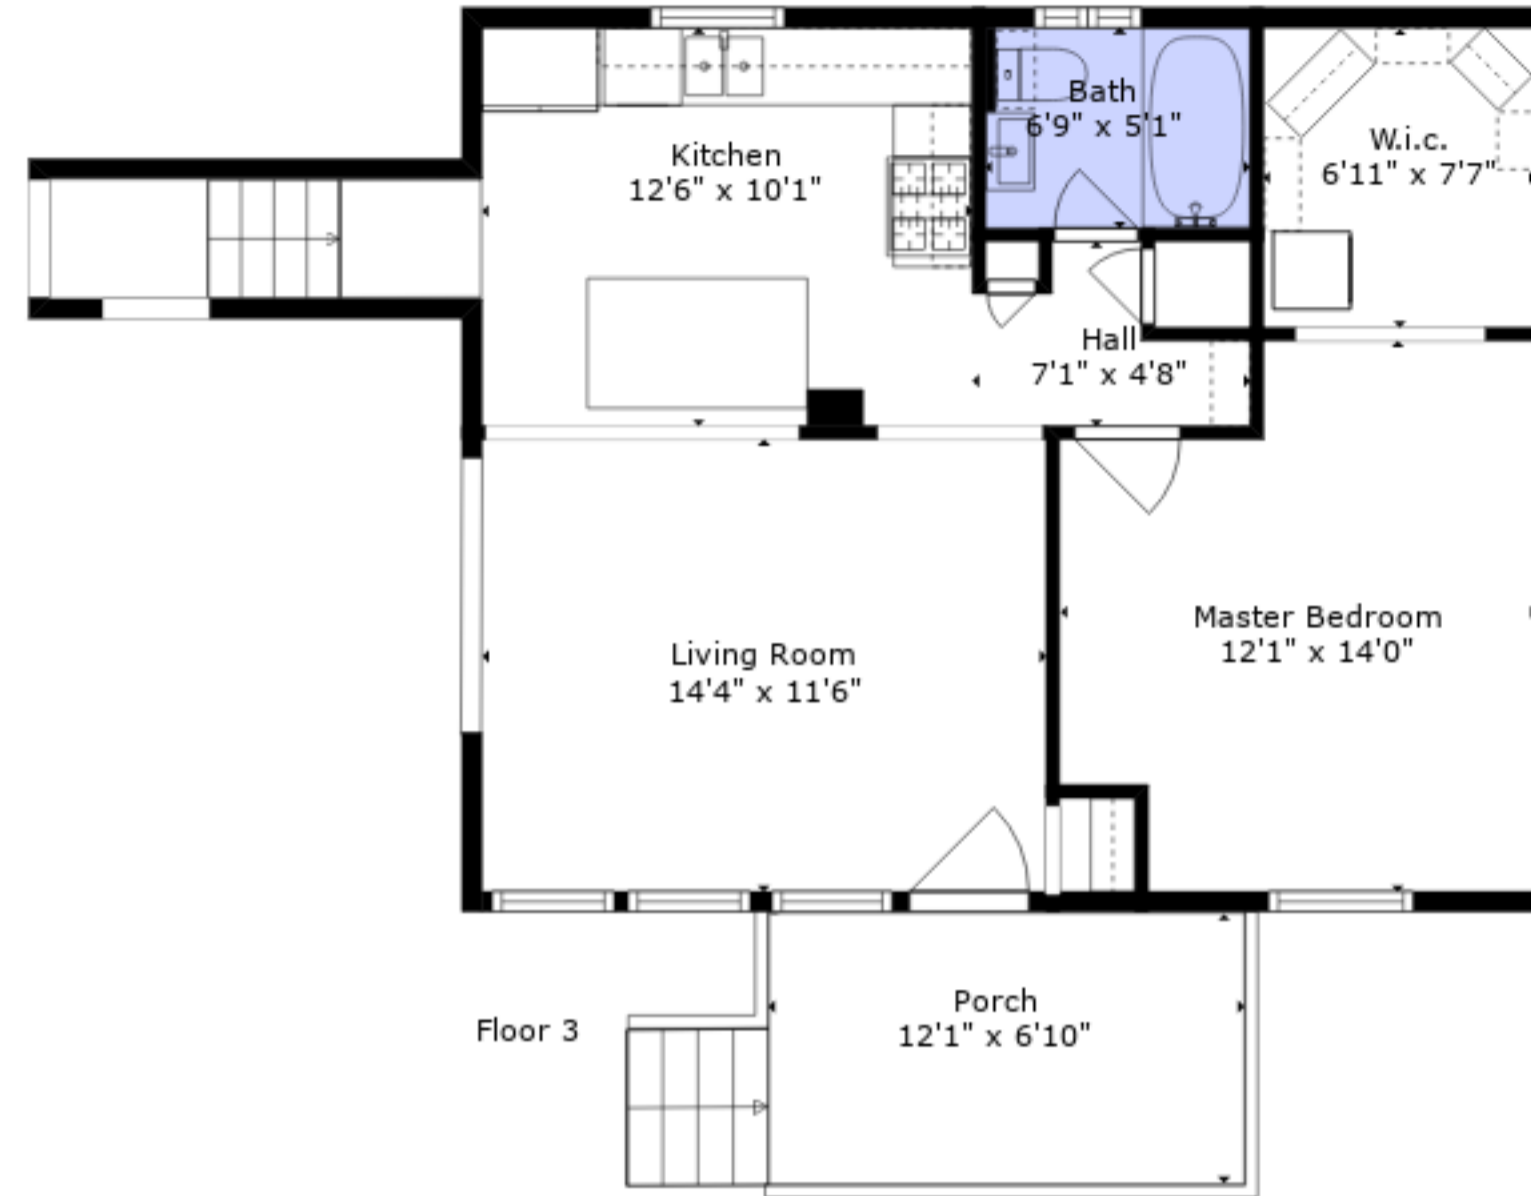

Estimated areas

GLA FLOOR 1: 645 sq. ft, excluded 0 sq. ft
 GLA FLOOR 2: 191 sq. ft, excluded 390 sq. ft
 GLA FLOOR 3: 679 sq. ft, excluded 98 sq. ft
 Total GLA 1515 sq. ft, total scanned area 2003 sq. ft

Measurements By Rebelsun Co. Deemed Highly Reliable But Not Guaranteed.

Estimated areas

GLA FLOOR 1: 645 sq. ft, excluded 0 sq. ft
 GLA FLOOR 2: 191 sq. ft, excluded 390 sq. ft
 GLA FLOOR 3: 679 sq. ft, excluded 98 sq. ft
 Total GLA 1515 sq. ft, total scanned area 2003 sq. ft

Measurements By Rebelsun Co. Deemed Highly Reliable But Not Guaranteed.

Floor 2

Floor 3

Floor 1

Estimated areas

GLA FLOOR 1: 645 sq. ft, excluded 0 sq. ft
 GLA FLOOR 2: 191 sq. ft, excluded 390 sq. ft
 GLA FLOOR 3: 679 sq. ft, excluded 98 sq. ft
 Total GLA 1515 sq. ft, total scanned area 2003 sq. ft