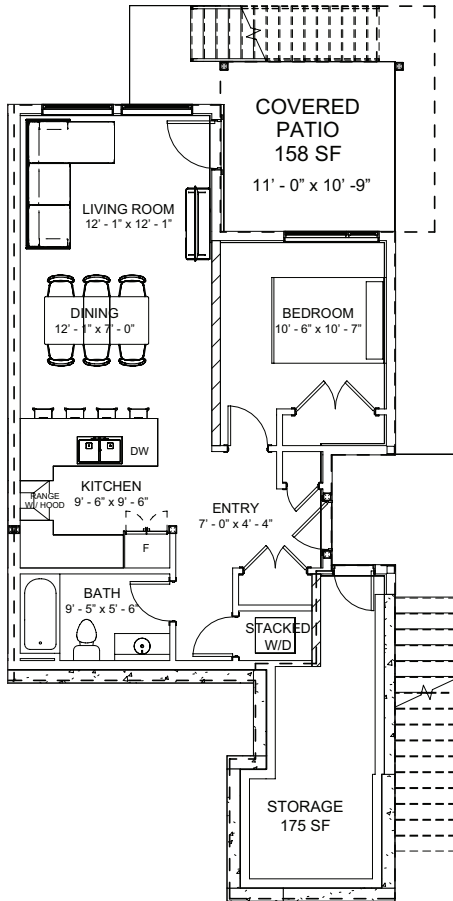

2245 COLDWATER DRIVE

3 BEDROOMS, 2 BATHROOM | LEGAL 1 BEDROOM, 1 BATHROOM SUITE

DUPLEX WITH LEGAL SUITE | 2685 SQ. FT.

Basement Suite
714 SQ. FT.

Main Floor
929 SQ. FT.

Upper Floor
1042 SQ. FT.