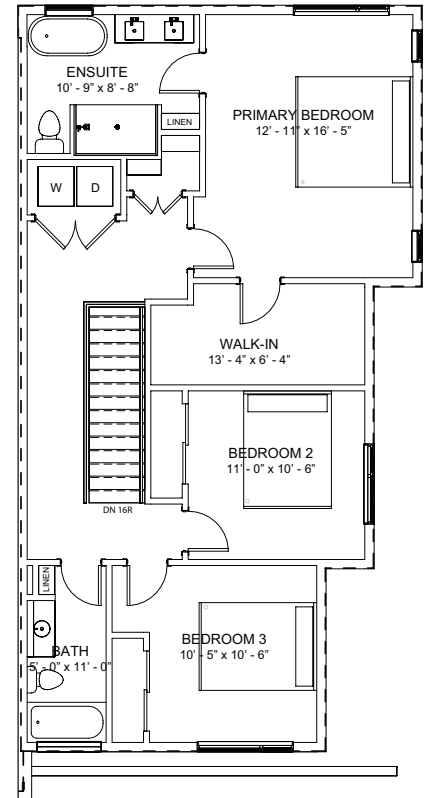

2245 COLDWATER DRIVE

3 BEDROOMS, 2 BATHROOM | LEGAL 1 BEDROOM, 1 BATHROOM SUITE

DUPLEX WITH LEGAL SUITE | 2685 SQ. FT.

Basement Suite
714 SQ. FT.

Main Floor
929 SQ. FT.

Upper Floor
1042 SQ. FT.