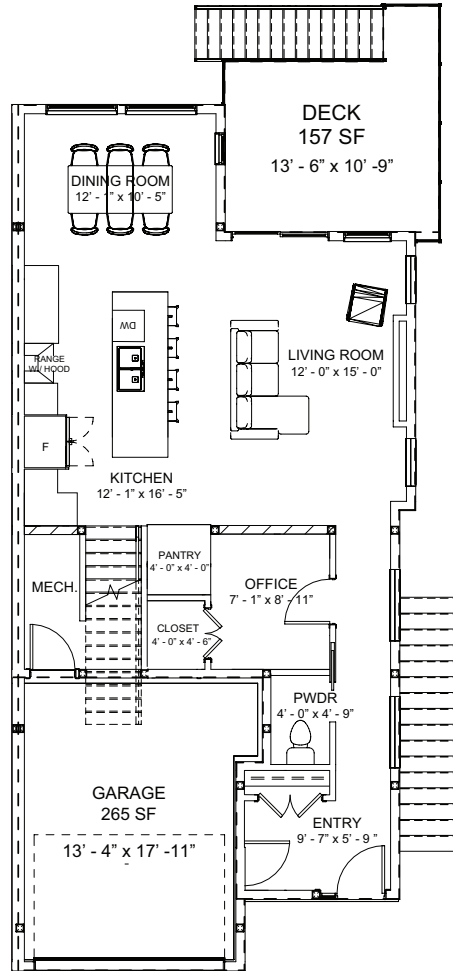

2245 COLDWATER DRIVE

3 BEDROOMS, 2 BATHROOM | LEGAL 1 BEDROOM, 1 BATHROOM SUITE

DUPLEX WITH LEGAL SUITE | 2685 SQ. FT.

Basement Suite
714 SQ. FT.

Main Floor
929 SQ. FT.

Upper Floor
1042 SQ. FT.