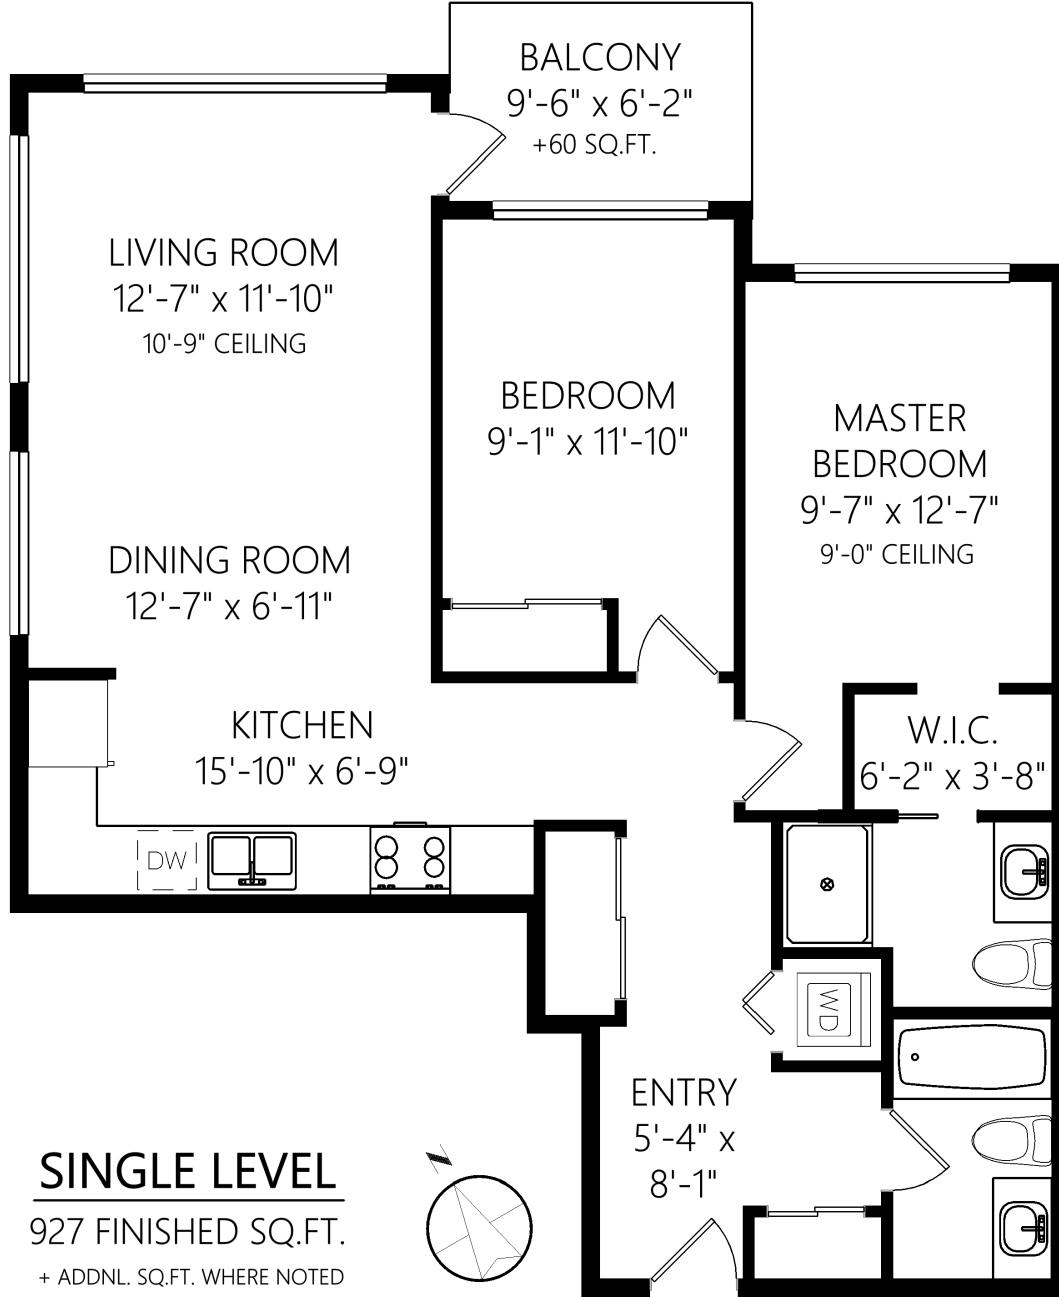

CONTACT US TODAY AT 250.382.6636

WWW.THECONDOGROUP.COM

102-3645 Tillicum Rd | Victoria | BC V8Z 4H7

THE
CONDO
GROUP

REAL ESTATE LTD

401-317 Burnside Rd E

	Fin. Sq.Ft.	UnFin. Sq.Ft.	Total Sq.Ft.
Single Level	927	0	927
Total	927	0	927

Shown length and width dimensions are approximate.
Area sq.ft. is representative of the on-site measurements. (1" accuracy)

standard
standardres.ca

Figures, Calculations, and Representations are for indicative and promotional purpose only.
VI Standard Real Estate Services Inc. will not be liable for any damages of any kind arising from the mis-use of this information.