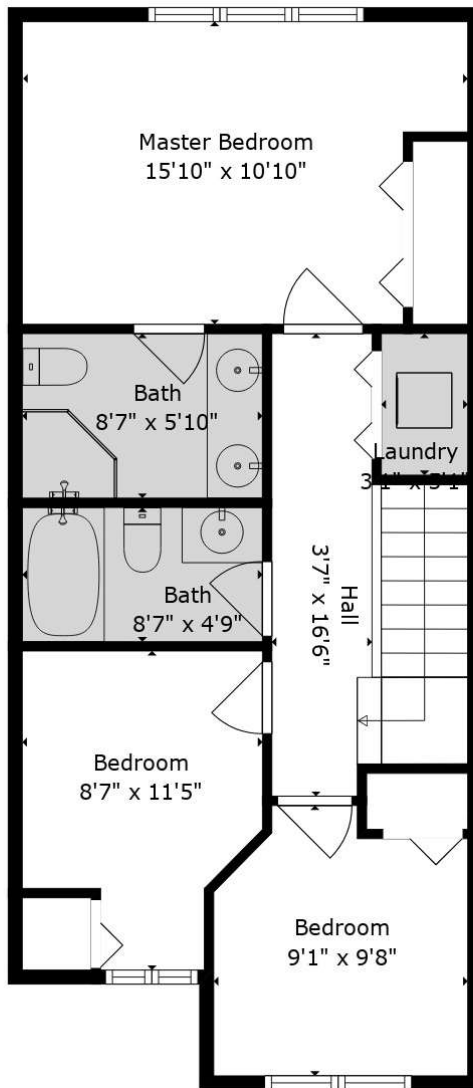

Estimated areas

GLA FLOOR 1: 540 sq. ft, excluded 165 sq. ft
 GLA FLOOR 2: 607 sq. ft, excluded 0 sq. ft
 Total GLA 1147 sq. ft, total scanned area 1312 sq. ft

Measurements By Rebelsun Co. Deemed Highly Reliable But Not Guaranteed.