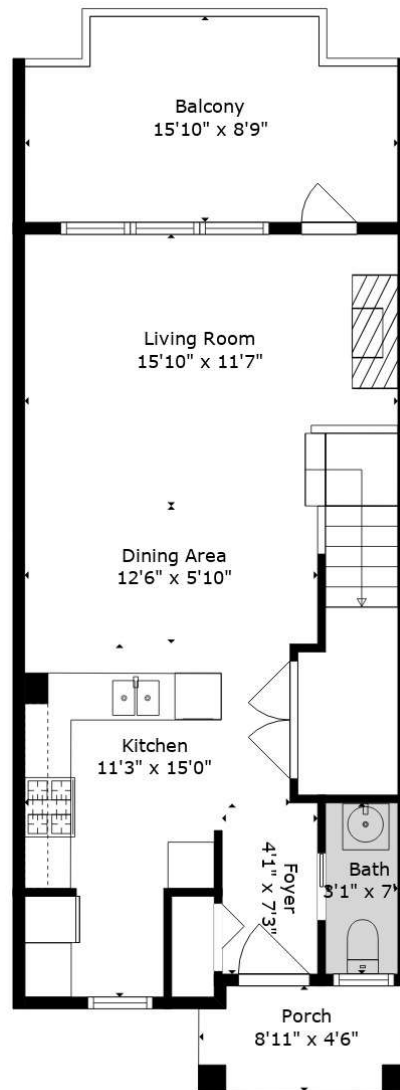

Estimated areas

GLA FLOOR 1: 540 sq. ft, excluded 165 sq. ft
 GLA FLOOR 2: 607 sq. ft, excluded 0 sq. ft
 Total GLA 1147 sq. ft, total scanned area 1312 sq. ft

Measurements By Rebelsun Co. Deemed Highly Reliable But Not Guaranteed.