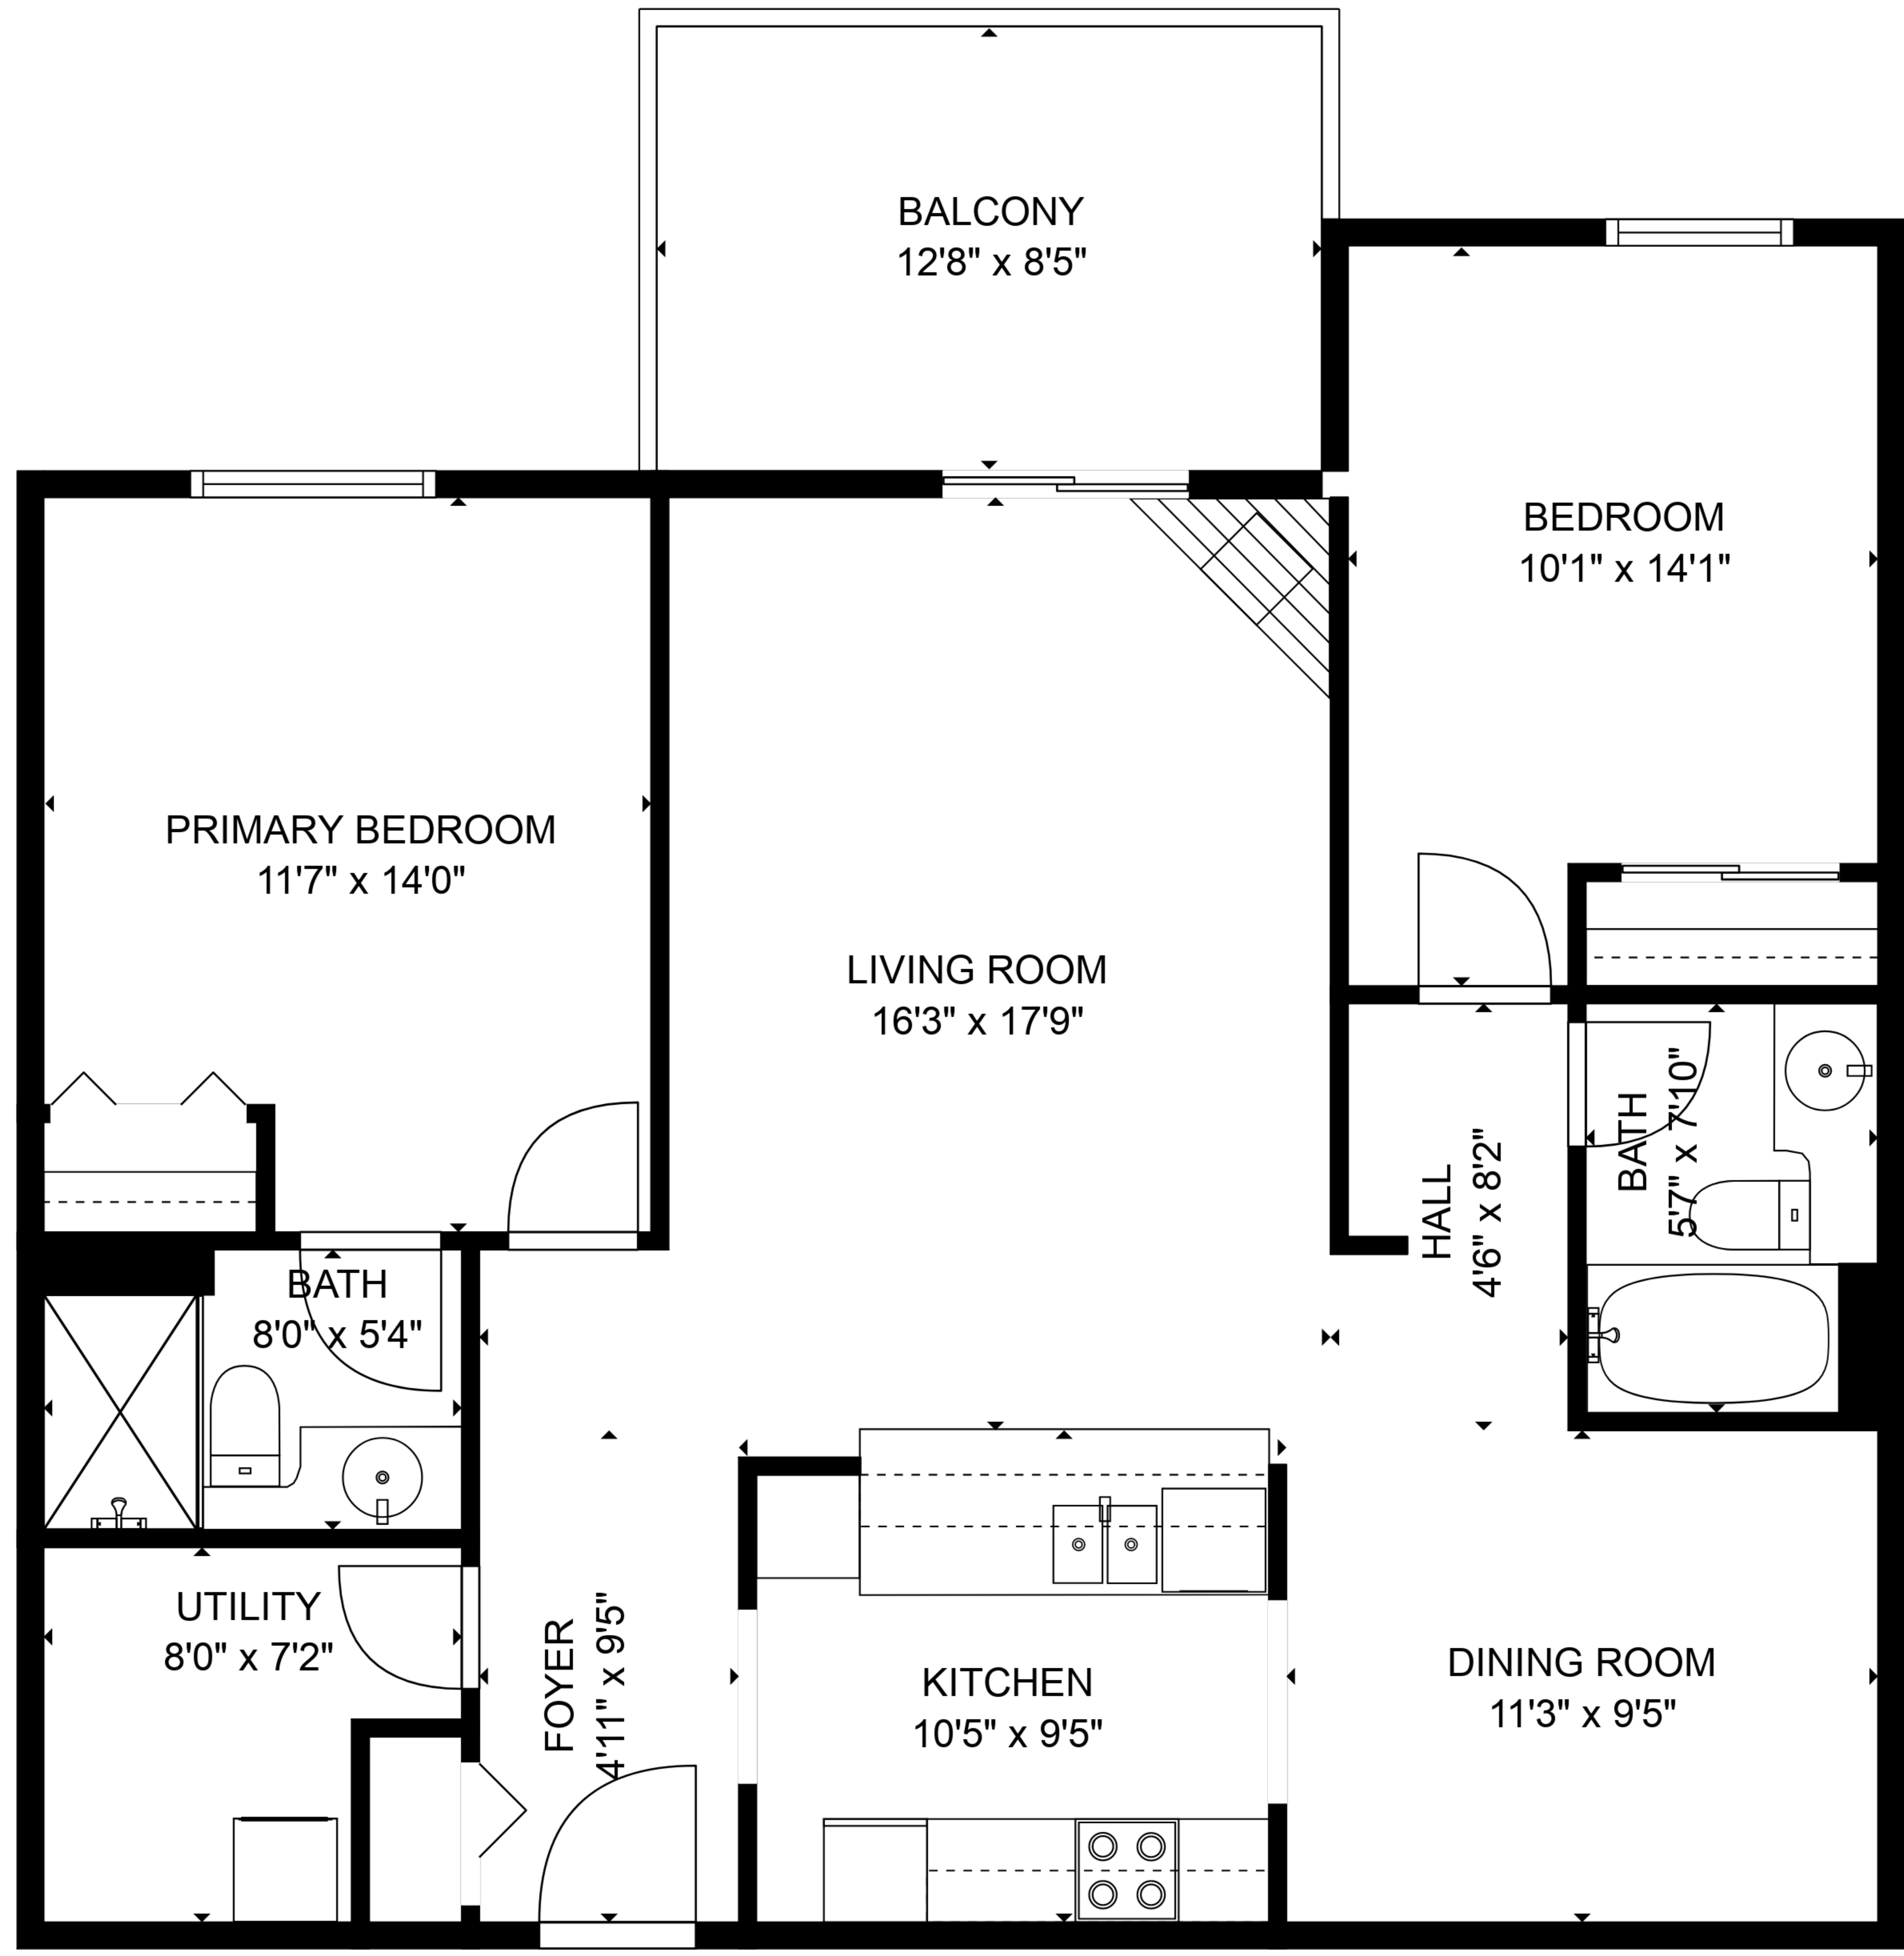

John Hagell
REALTOR®

TOTAL: 1000 sq. ft
 FLOOR 1: 1000 sq. ft
 EXCLUDED AREAS: BALCONY: 107 sq. ft

FLOOR PLAN CREATED BY CUBICASA APP. MEASUREMENTS DEEMED HIGHLY RELIABLE BUT NOT GUARANTEED.

John Hagell
REALTOR®

TOTAL: 1000 sq. ft
 FLOOR 1: 1000 sq. ft
 EXCLUDED AREAS: BALCONY: 107 sq. ft

FLOOR PLAN CREATED BY CUBICASA APP. MEASUREMENTS DEEMED HIGHLY RELIABLE BUT NOT GUARANTEED.