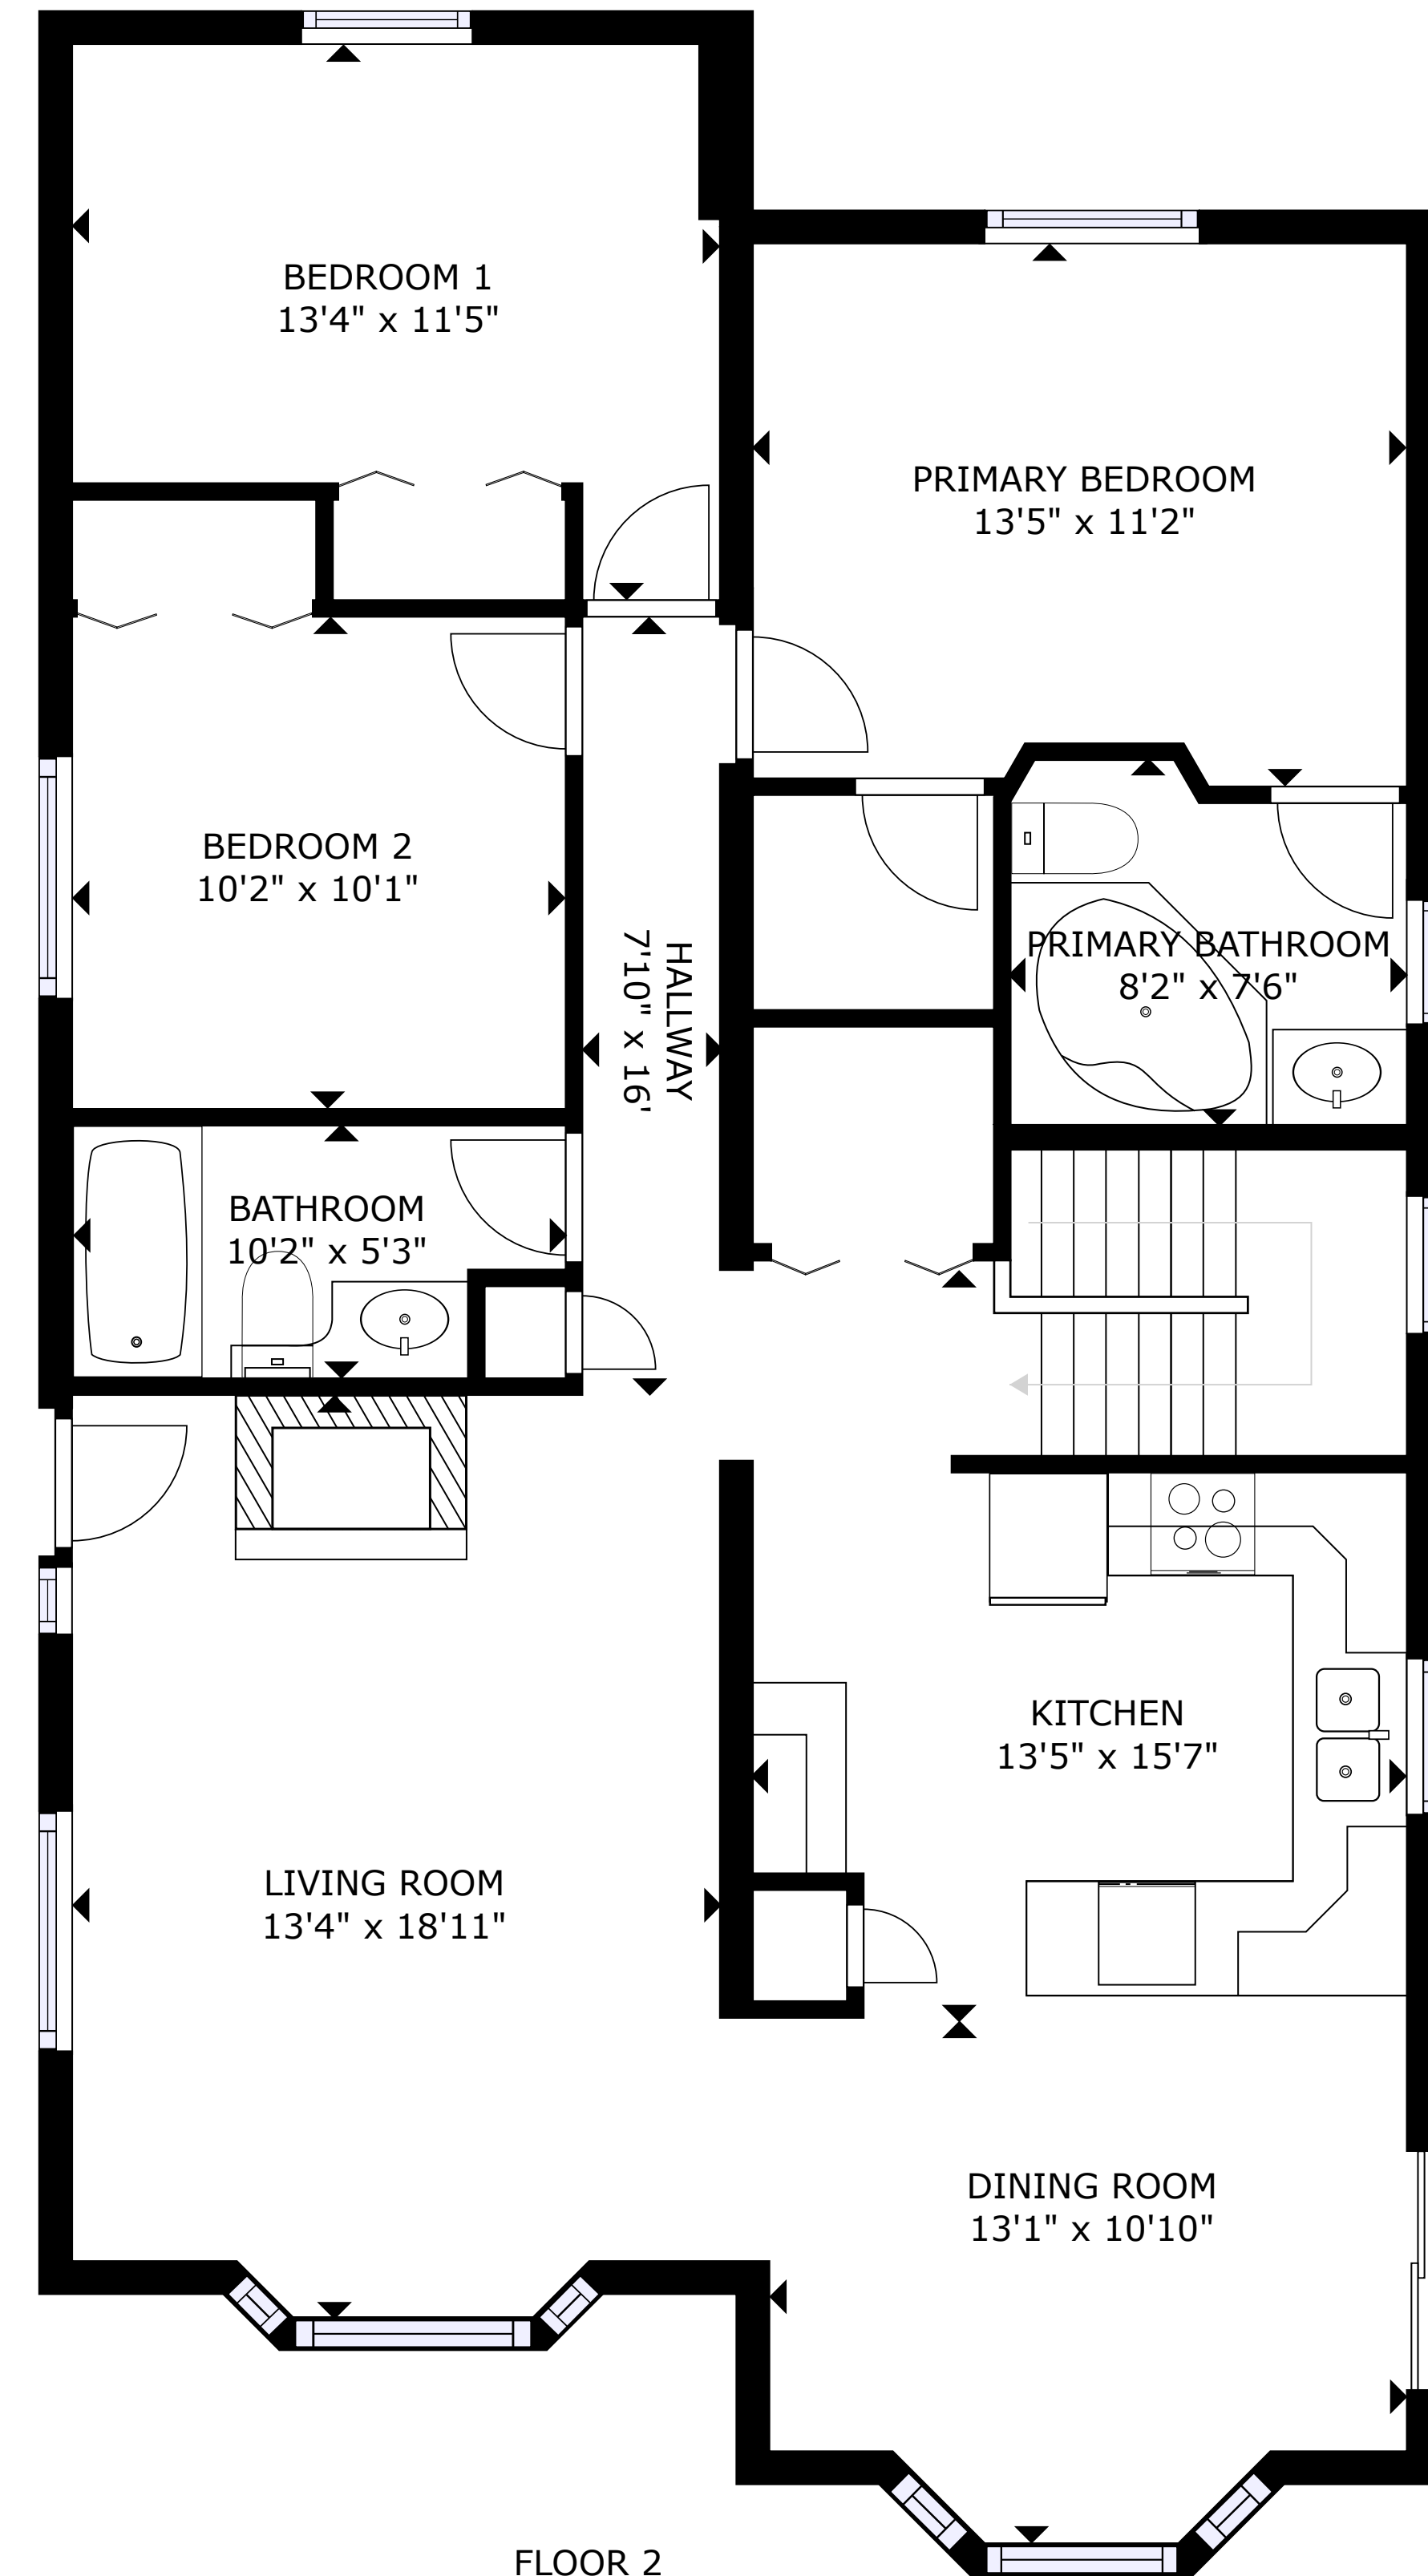

FLOOR 1

FLOOR 2

GROSS INTERNAL AREA

FLOOR 1: 1161 sq ft, FLOOR 2: 1254 sq ft

TOTAL: 2415 sq ft

SIZES AND DIMENSIONS ARE APPROXIMATE, ACTUAL MAY VARY.