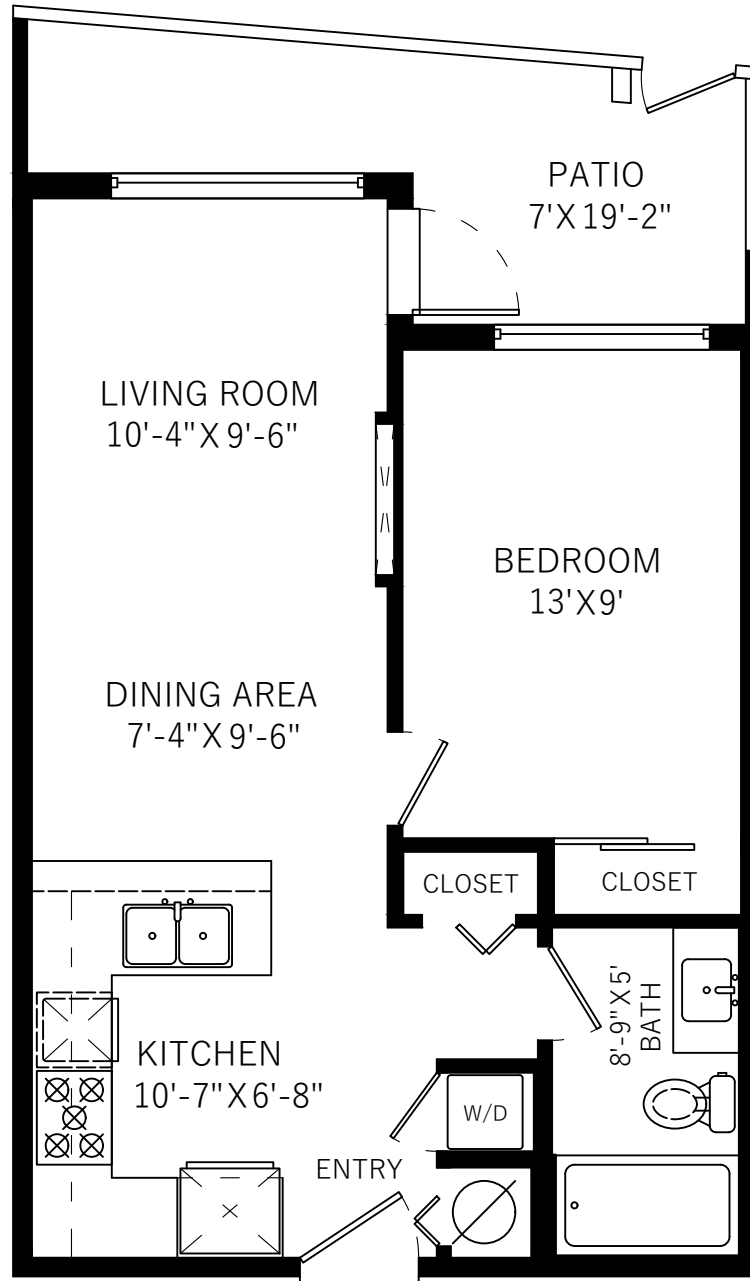

104-317 BURNSIDE RD E

VICTORIA, BC

Main Floor
Patio

530 SQ.FT.
99 SQ.FT.

Main Floor: 530 Sq.Ft.
Ceiling Height: 9'

WWW.RICKHUMPHRIES.COM

SUPPLIED BY:

**MATTHEW JAMES
PHOTOGRAPHY**