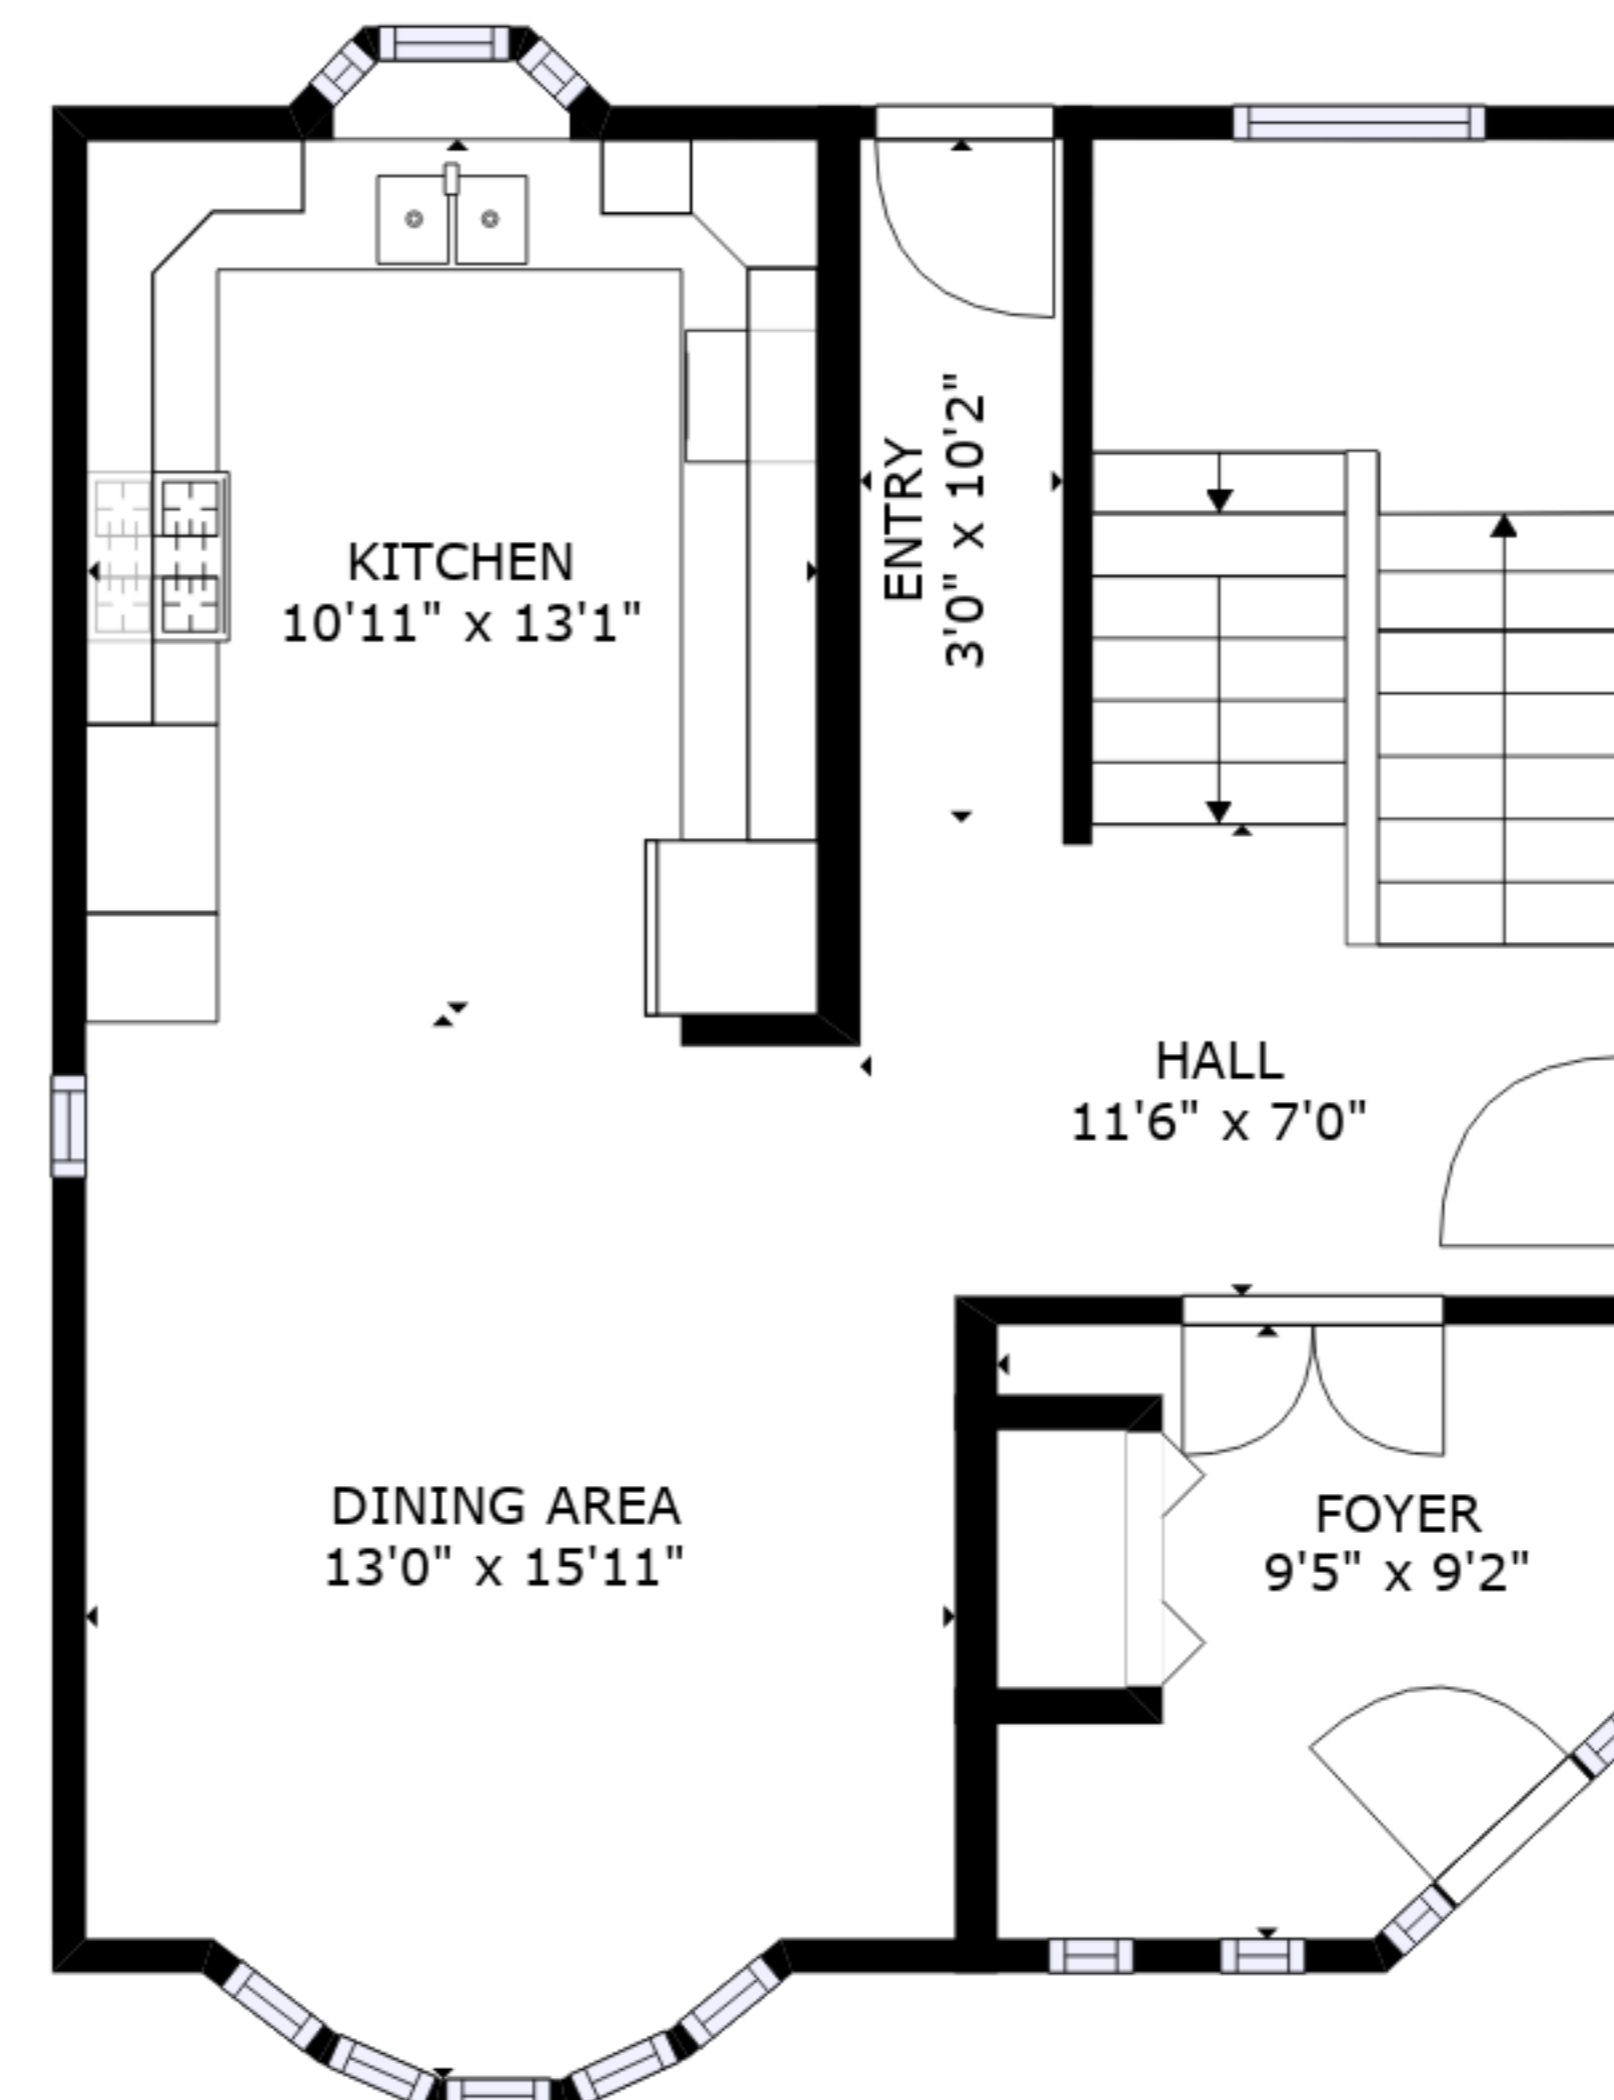

FLOOR 3

FLOOR 1

FLOOR 2

GROSS INTERNAL AREA
 FLOOR 1: 619 sq. ft, FLOOR 2: 629 sq. ft
 FLOOR 3: 1540 sq. ft
 TOTAL: 2788 sq. ft

SIZES AND DIMENSIONS ARE APPROXIMATE, ACTUAL MAY VARY.