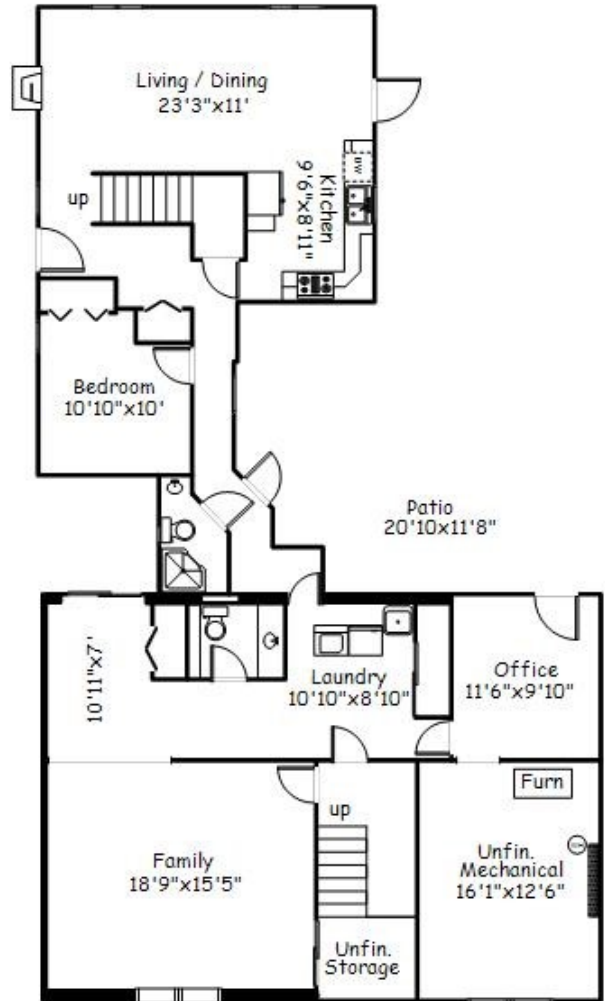

252 Glenairie Drive Victoria, BC V9B 1K3

Garage 490 Sq. Ft.

Lower 1953 Sq. Ft.

Main 1770 Sq. Ft.

| | Finished Sq. Ft. | Unfinished Sq. Ft. | Total Sq. Ft. |
|--------------|---------------------|-----------------------|------------------|
| Main | 1771 | 0 | 1770 |
| Lower | 1683 | 270 | 1953 |
| Total | 3453 | 270 | 3723 |
| Garage | 0 | 490 | 490 |

Prepared for the exclusive use of
Harry Fowler of Pemberton Holmes
File # 3674 Measured Aug 18, 2020
by True Measurement 250-744-0911
Victoria, BC