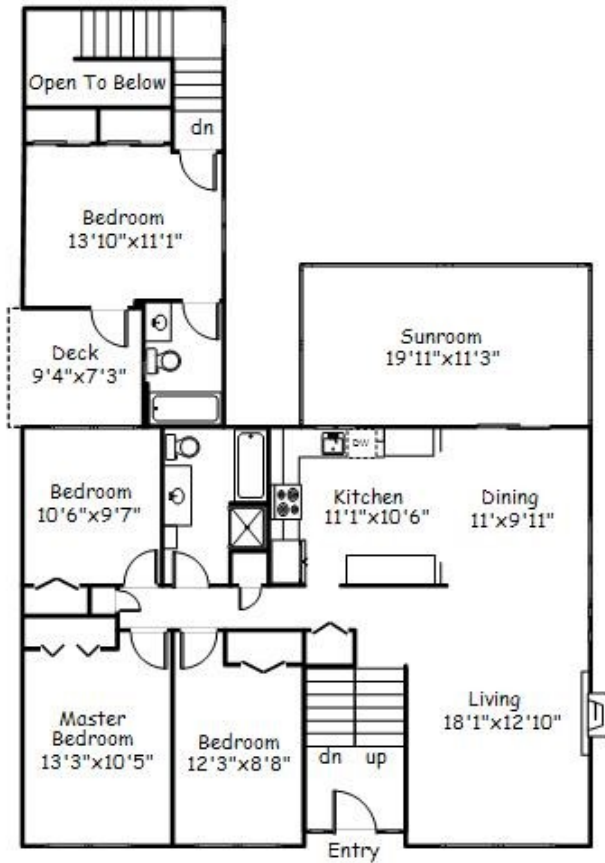

252 Glenairie Drive Victoria, BC V9B 1K3

Garage 490 Sq. Ft.

Lower 1953 Sq. Ft.

Main 1770 Sq. Ft.

| | Finished Sq. Ft. | Unfinished Sq. Ft. | Total Sq. Ft. |
|--------------|---------------------|-----------------------|------------------|
| Main | 1771 | 0 | 1770 |
| Lower | 1683 | 270 | 1953 |
| Total | 3453 | 270 | 3723 |
| Garage | 0 | 490 | 490 |

Prepared for the exclusive use of
Harry Fowler of Pemberton Holmes
File # 3674 Measured Aug 18, 2020
by True Measurement 250-744-0911
Victoria, BC