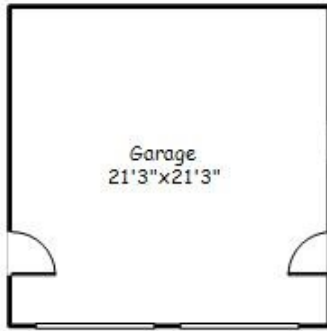

252 Glenairie Drive Victoria, BC V9B 1K3

Garage 490 Sq. Ft.

Lower 1953 Sq. Ft.

Main 1770 Sq. Ft.

| | Finished Sq. Ft. | Unfinished Sq. Ft. | Total Sq. Ft. |
|--------------|---------------------|-----------------------|------------------|
| Main | 1771 | 0 | 1770 |
| Lower | 1683 | 270 | 1953 |
| Total | 3453 | 270 | 3723 |
| Garage | 0 | 490 | 490 |

Prepared for the exclusive use of
Harry Fowler of Pemberton Holmes
File # 3674 Measured Aug 18, 2020
by True Measurement 250-744-0911
Victoria, BC