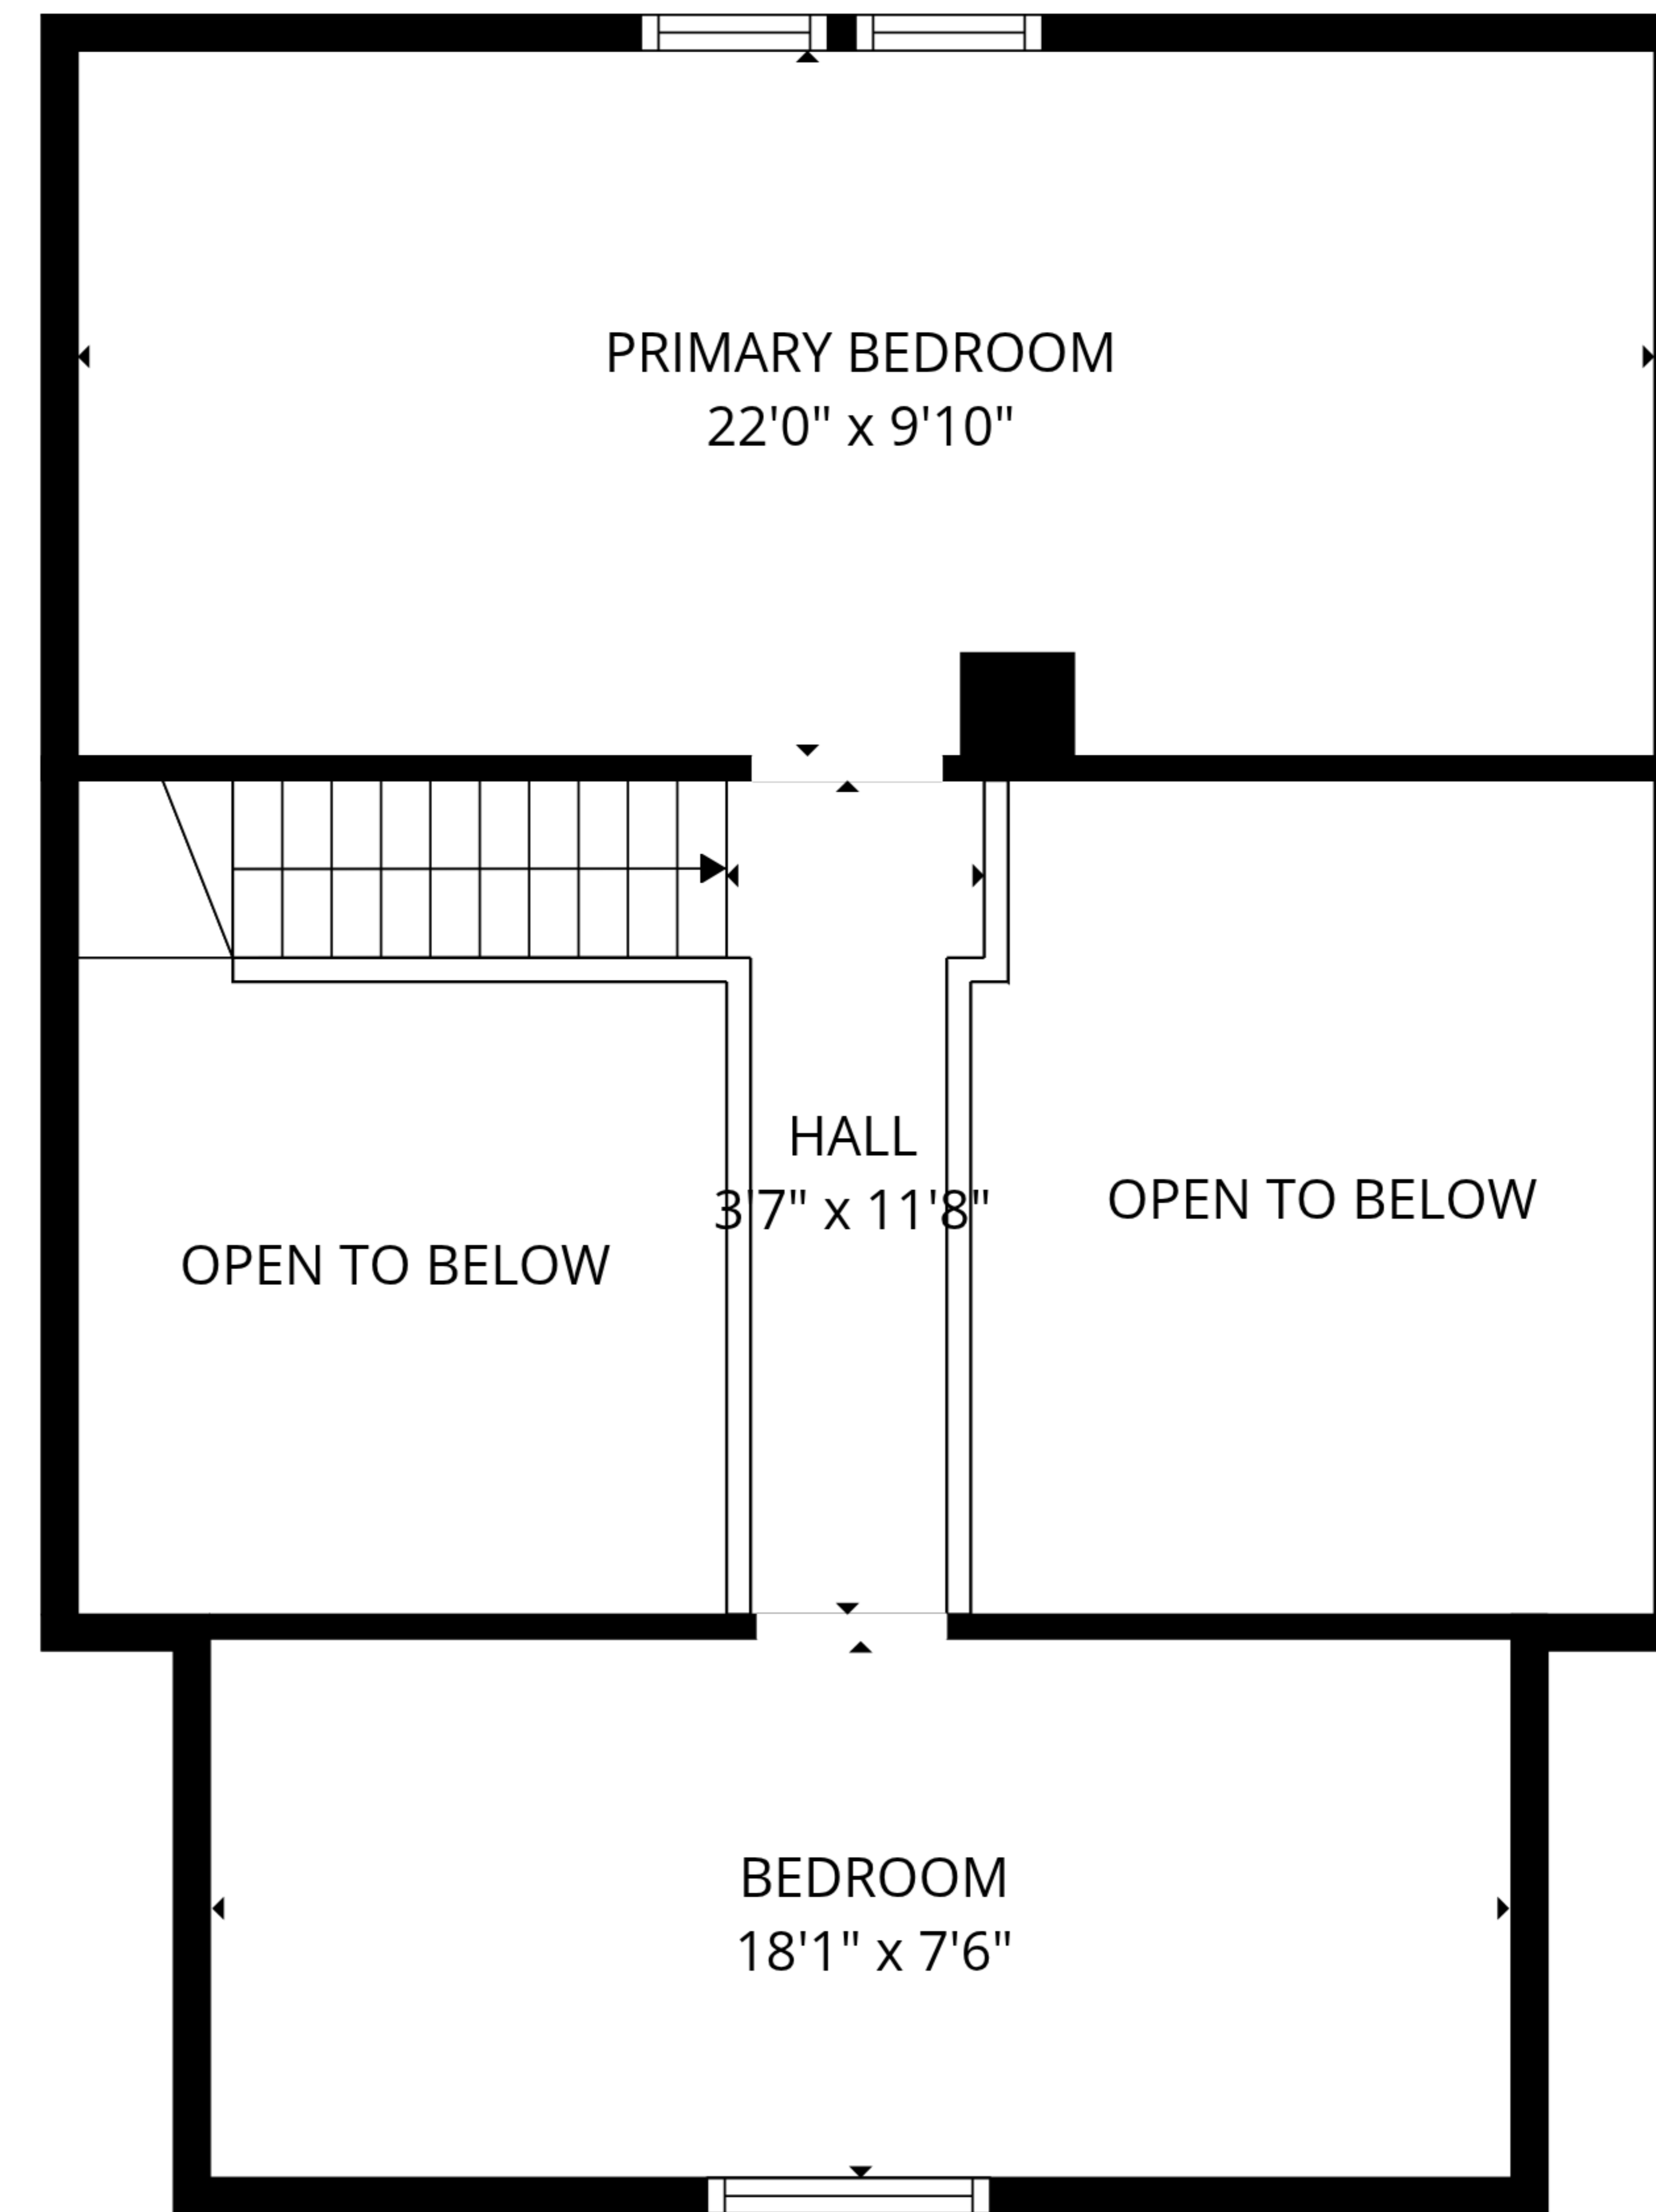

Total GLA: 1018 sq. ft | Total: 1226 sq. ft
1st floor: 759 sq. ft
2nd floor: 259 sq. ft (Excluded areas 414 sq. ft)

Total GLA: 1018 sq. ft | Total: 1226 sq. ft
1st floor: 759 sq. ft
2nd floor: 259 sq. ft (Excluded areas 414 sq. ft)

1st floor

2nd floor

Total GLA: 1018 sq. ft | Total: 1226 sq. ft
 1st floor: 759 sq. ft
 2nd floor: 259 sq. ft (Excluded areas 414 sq. ft)