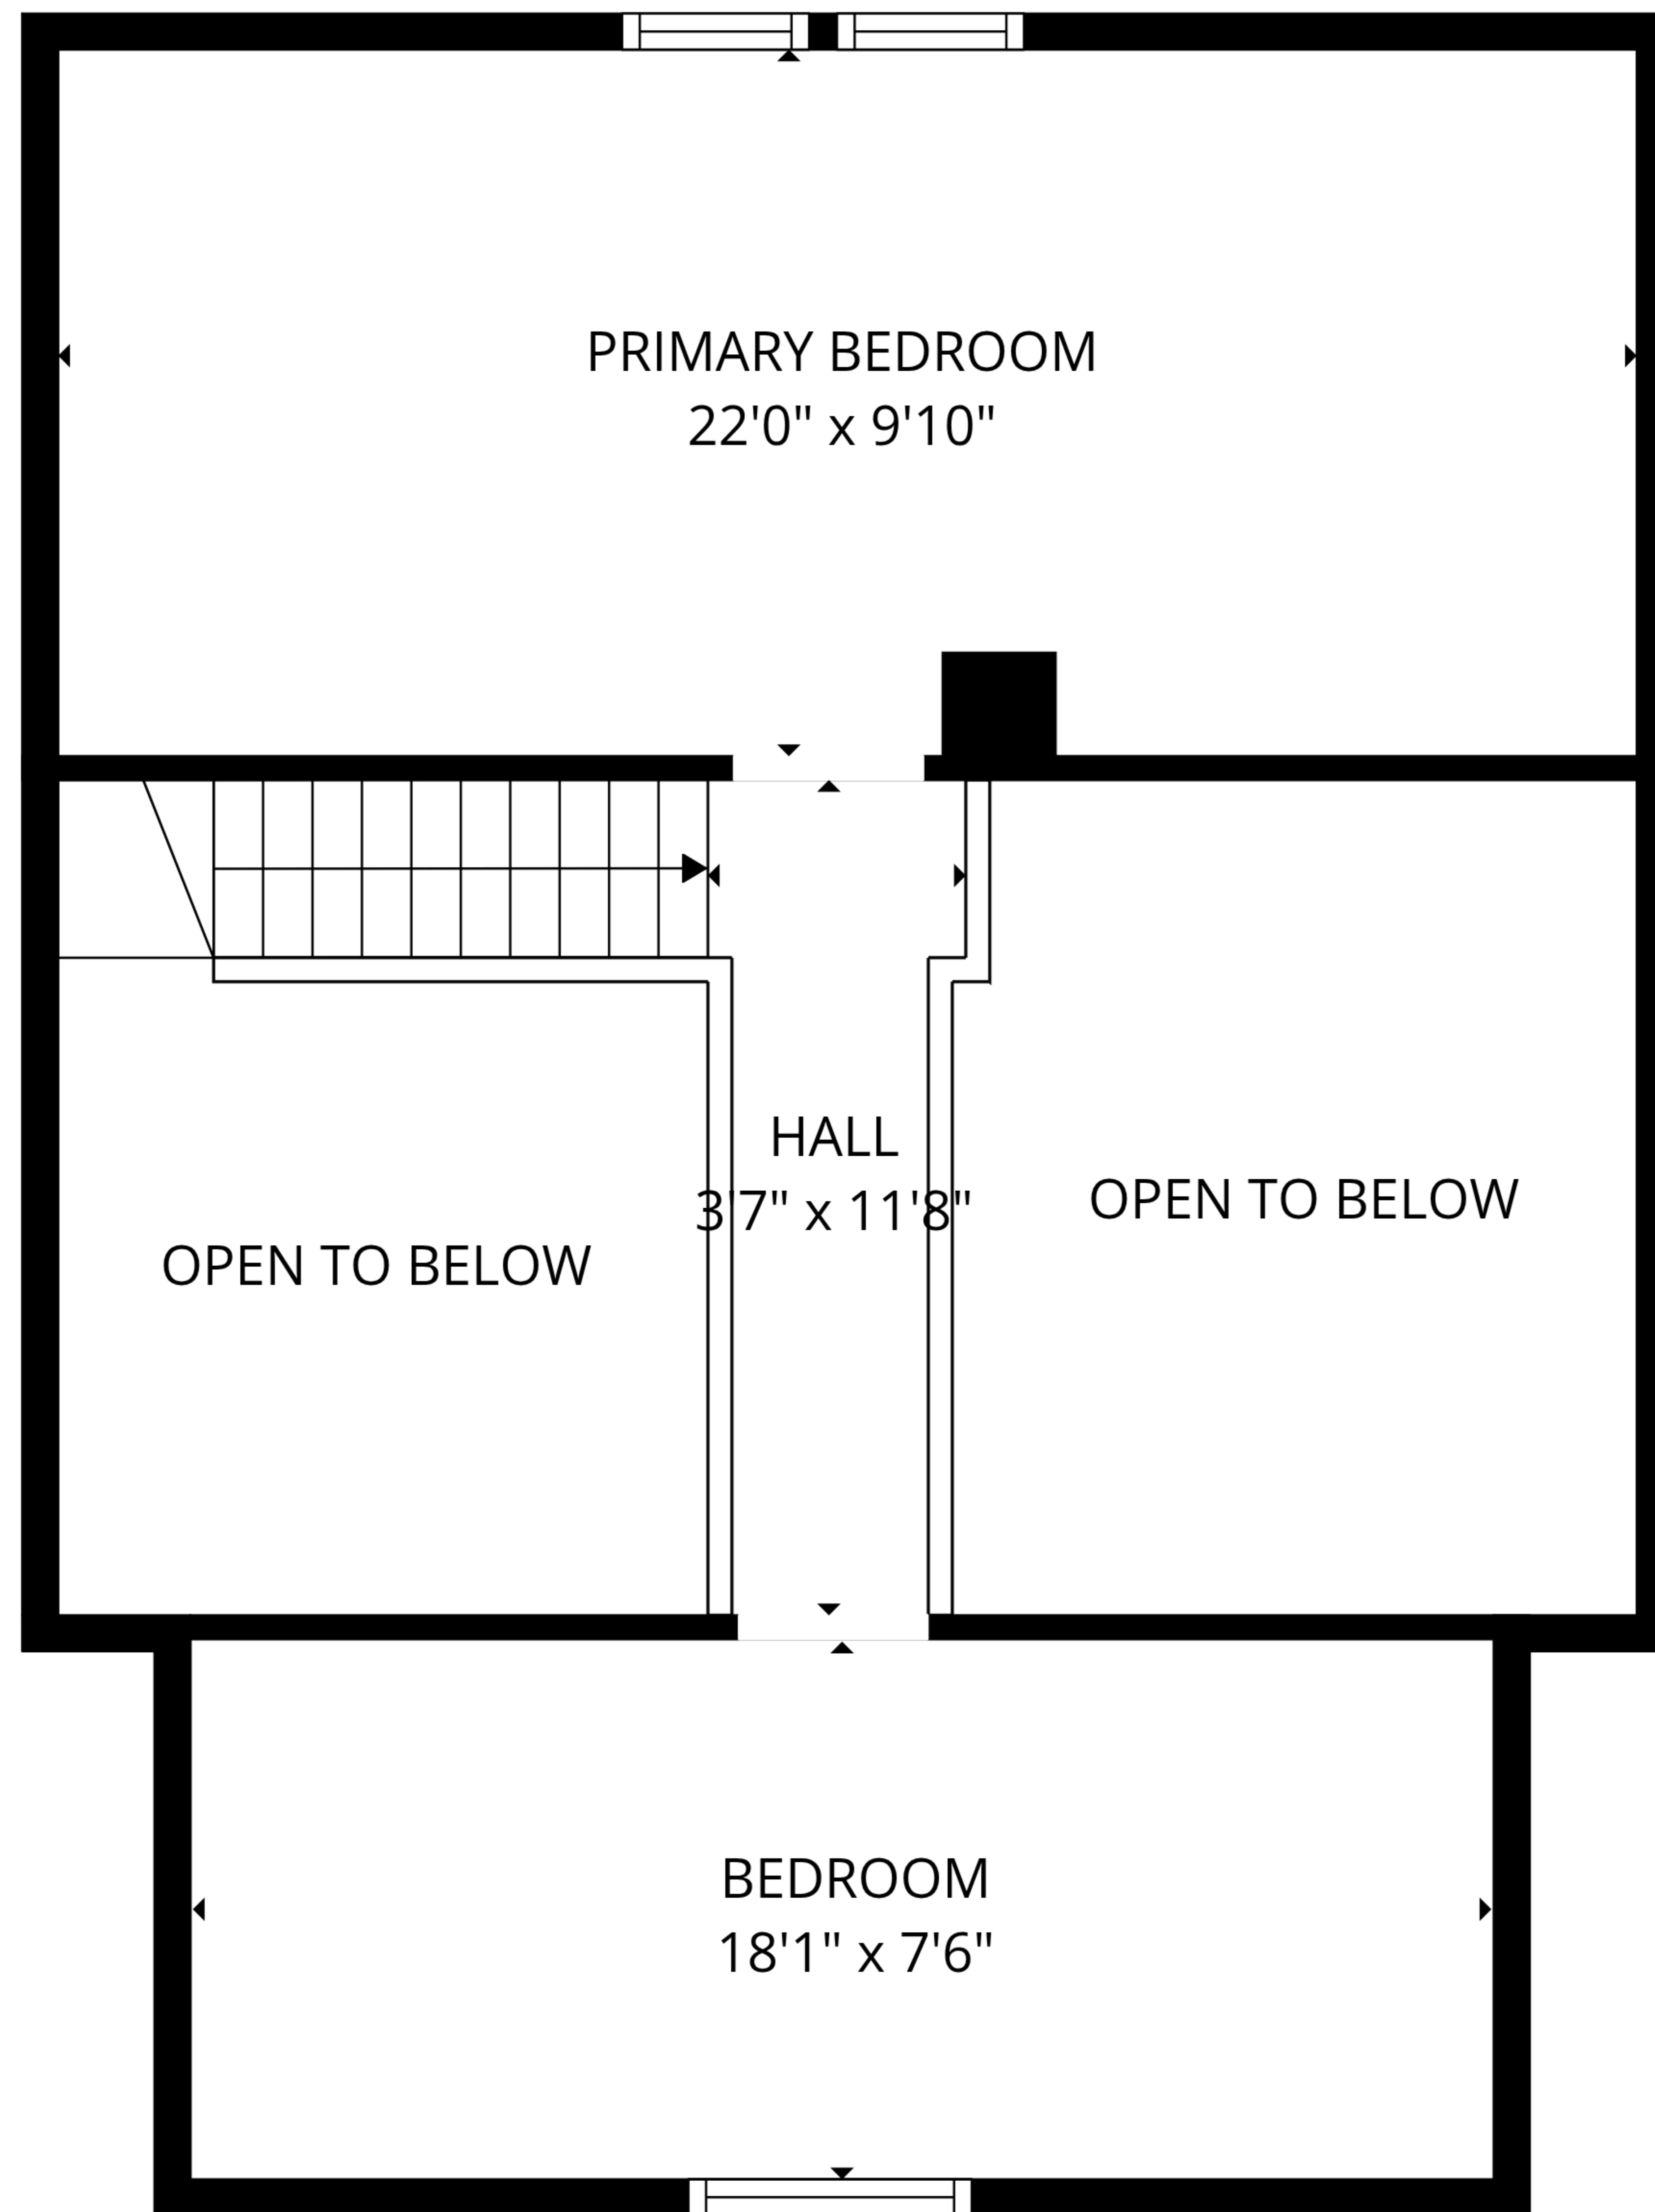

Total GLA: 1018 sq. ft | Total: 1226 sq. ft
1st floor: 759 sq. ft
2nd floor: 259 sq. ft (Excluded areas 414 sq. ft)

Total GLA: 1018 sq. ft | Total: 1226 sq. ft
1st floor: 759 sq. ft
2nd floor: 259 sq. ft (Excluded areas 414 sq. ft)

1st floor

2nd floor

Total GLA: 1018 sq. ft | Total: 1226 sq. ft
 1st floor: 759 sq. ft
 2nd floor: 259 sq. ft (Excluded areas 414 sq. ft)