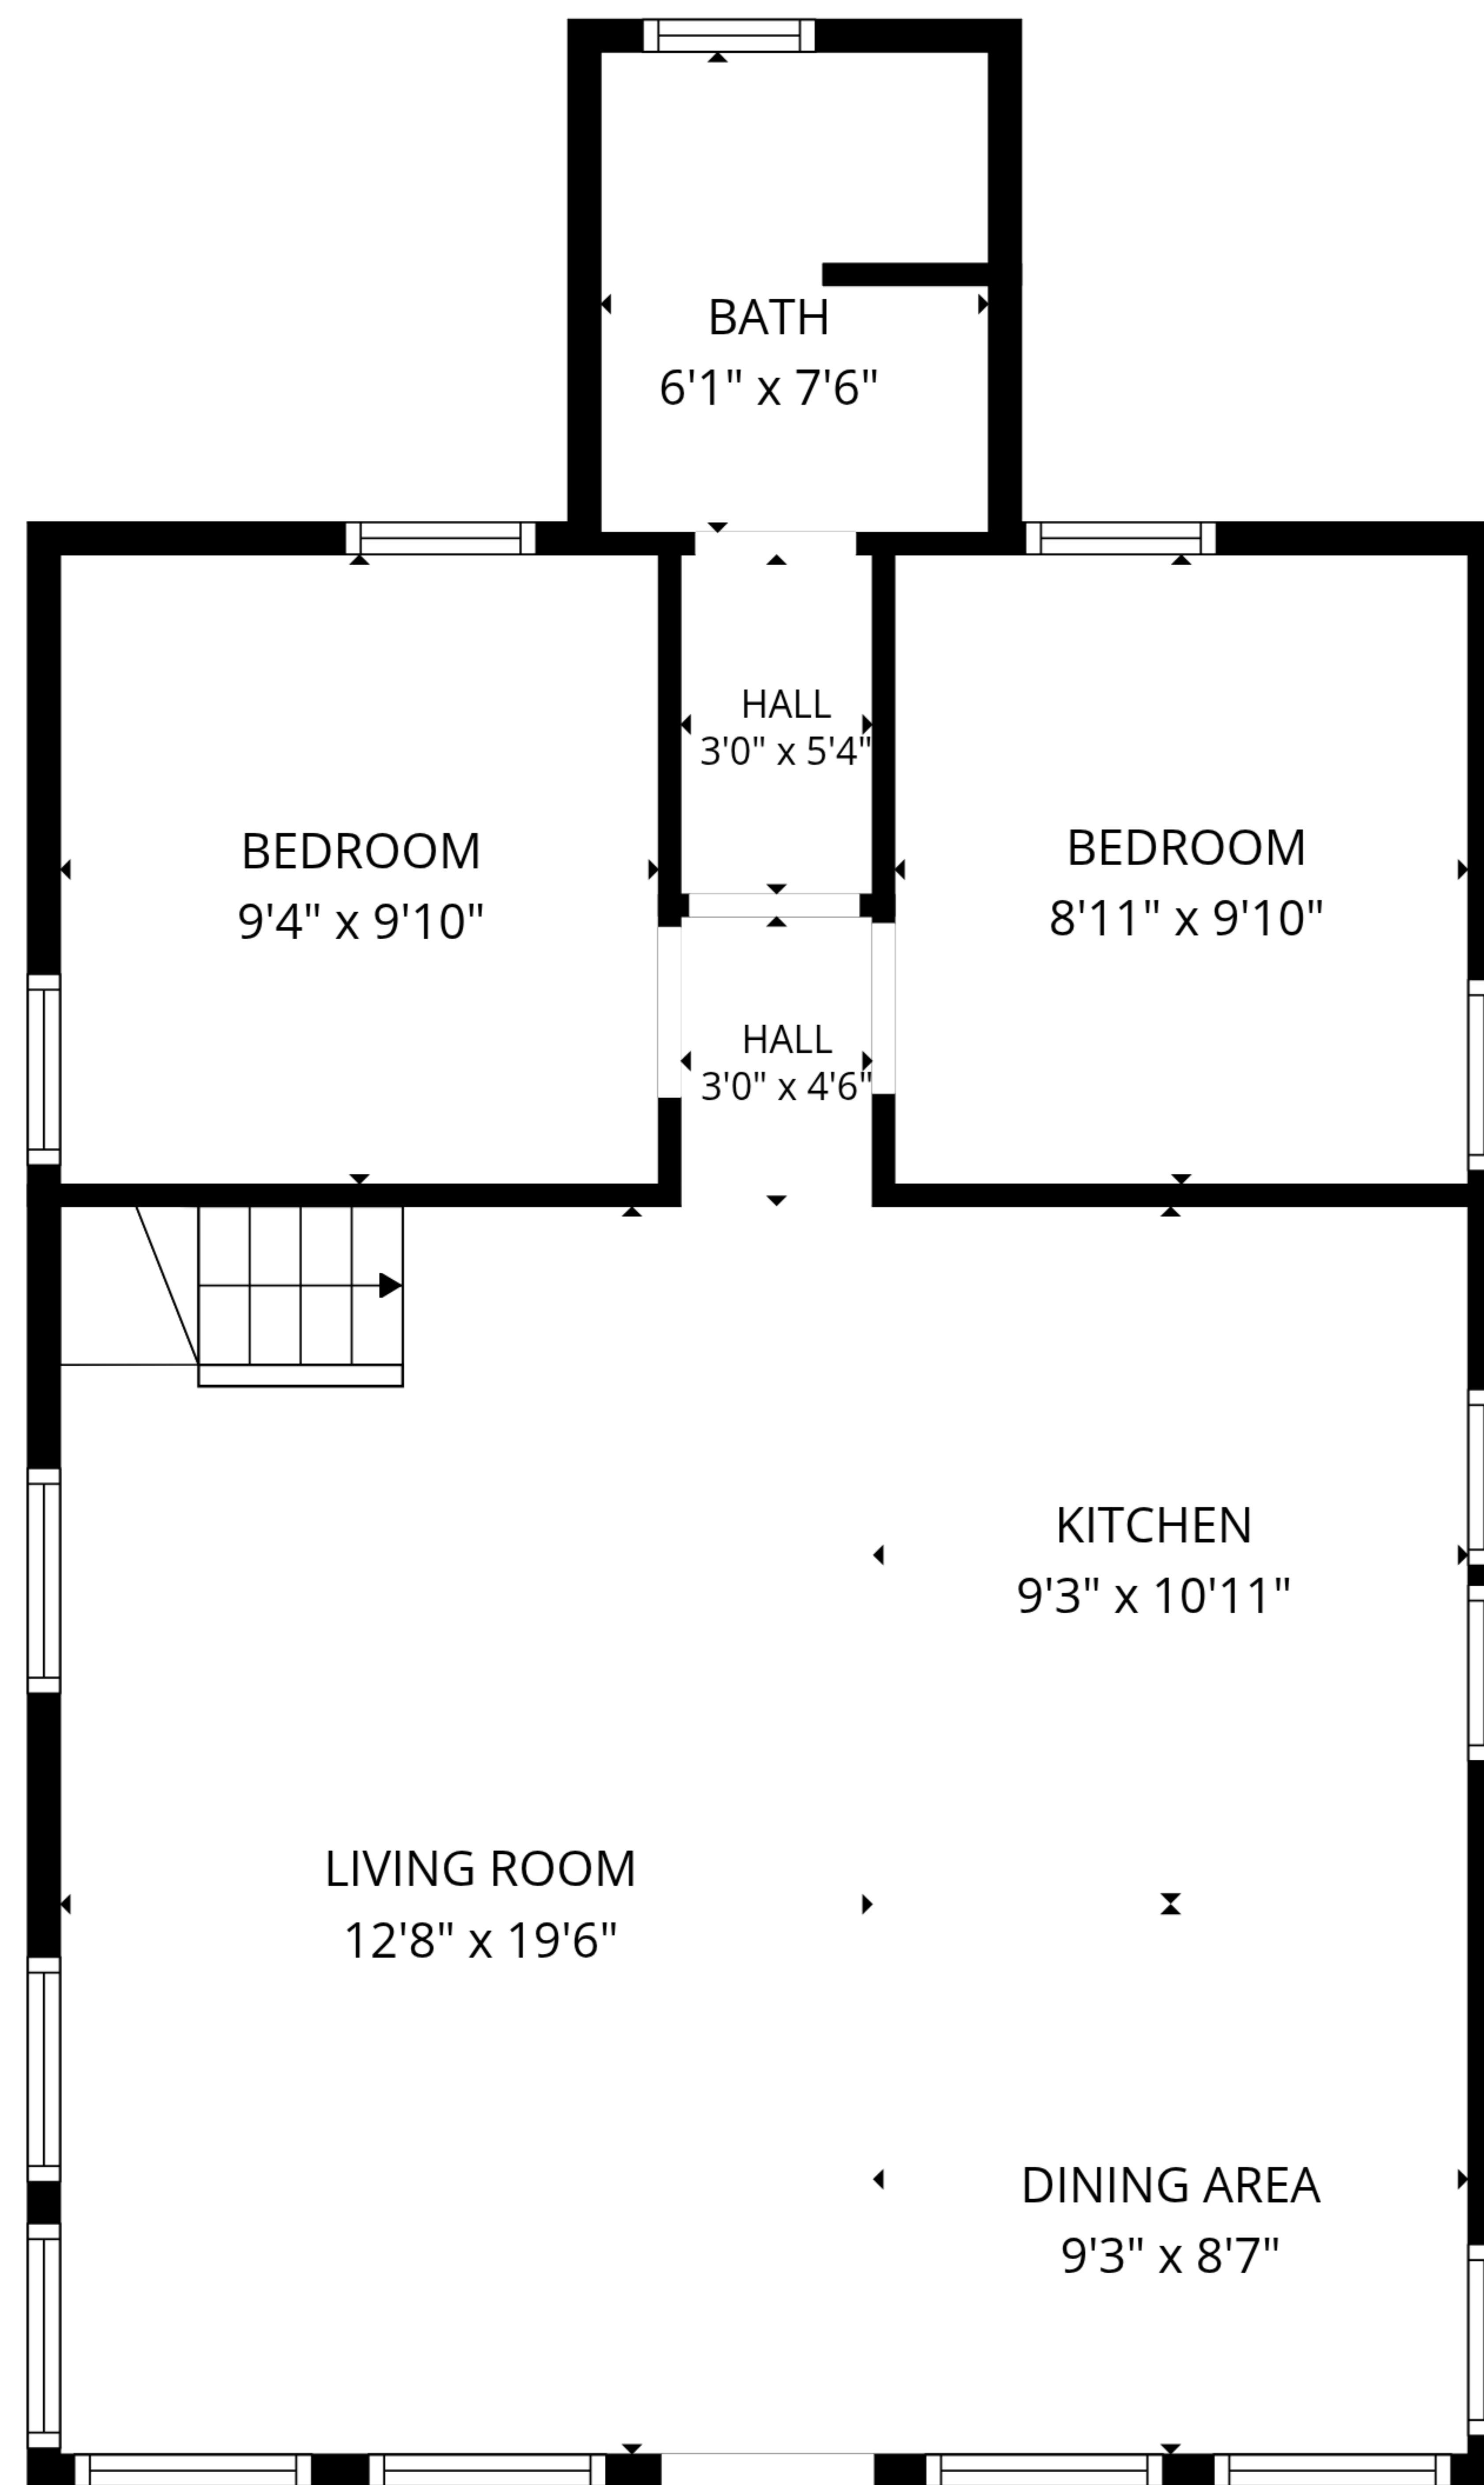

Total GLA: 1018 sq. ft | Total: 1226 sq. ft
1st floor: 759 sq. ft
2nd floor: 259 sq. ft (Excluded areas 414 sq. ft)

Total GLA: 1018 sq. ft | Total: 1226 sq. ft
1st floor: 759 sq. ft
2nd floor: 259 sq. ft (Excluded areas 414 sq. ft)

1st floor

2nd floor

Total GLA: 1018 sq. ft | Total: 1226 sq. ft
 1st floor: 759 sq. ft
 2nd floor: 259 sq. ft (Excluded areas 414 sq. ft)