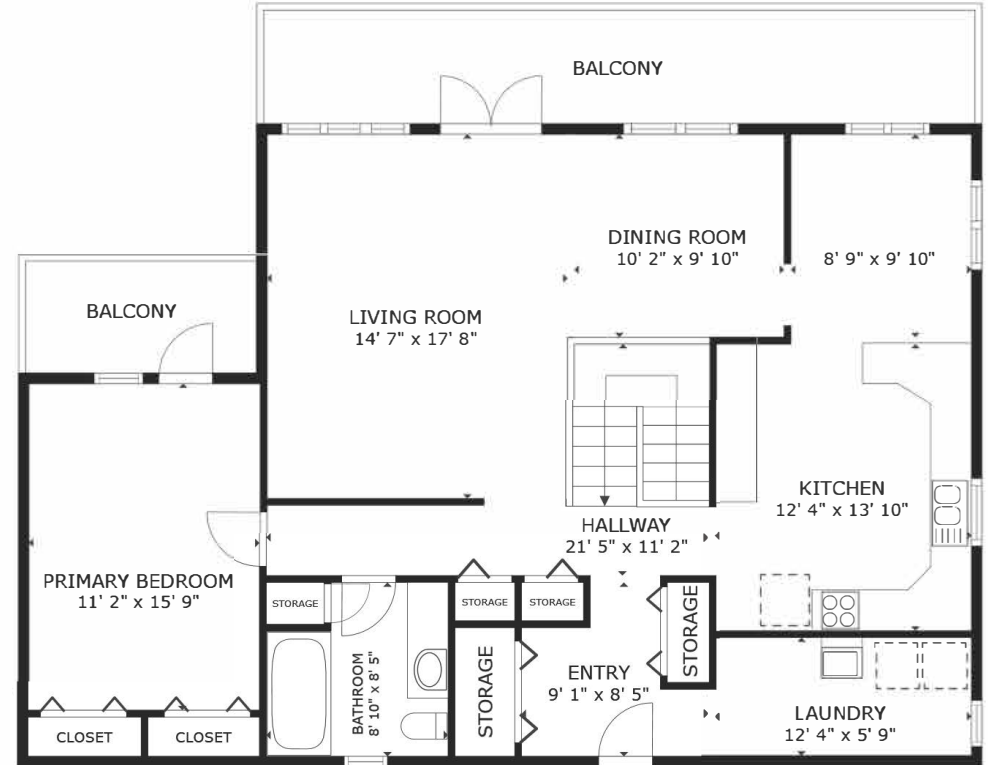

FLOOR 1

FLOOR 2

GROSS INTERNAL AREA  
 FLOOR 1 1,191 sq.ft. FLOOR 2 1,233 sq.ft.  
 EXCLUDED AREAS : PATIO 386 sq.ft. BALCONY 61 sq.ft. BALCONY 189 sq.ft.  
 TOTAL : 2,424 sq.ft.

SIZES AND DIMENSIONS ARE APPROXIMATE, ACTUAL MAY VARY.